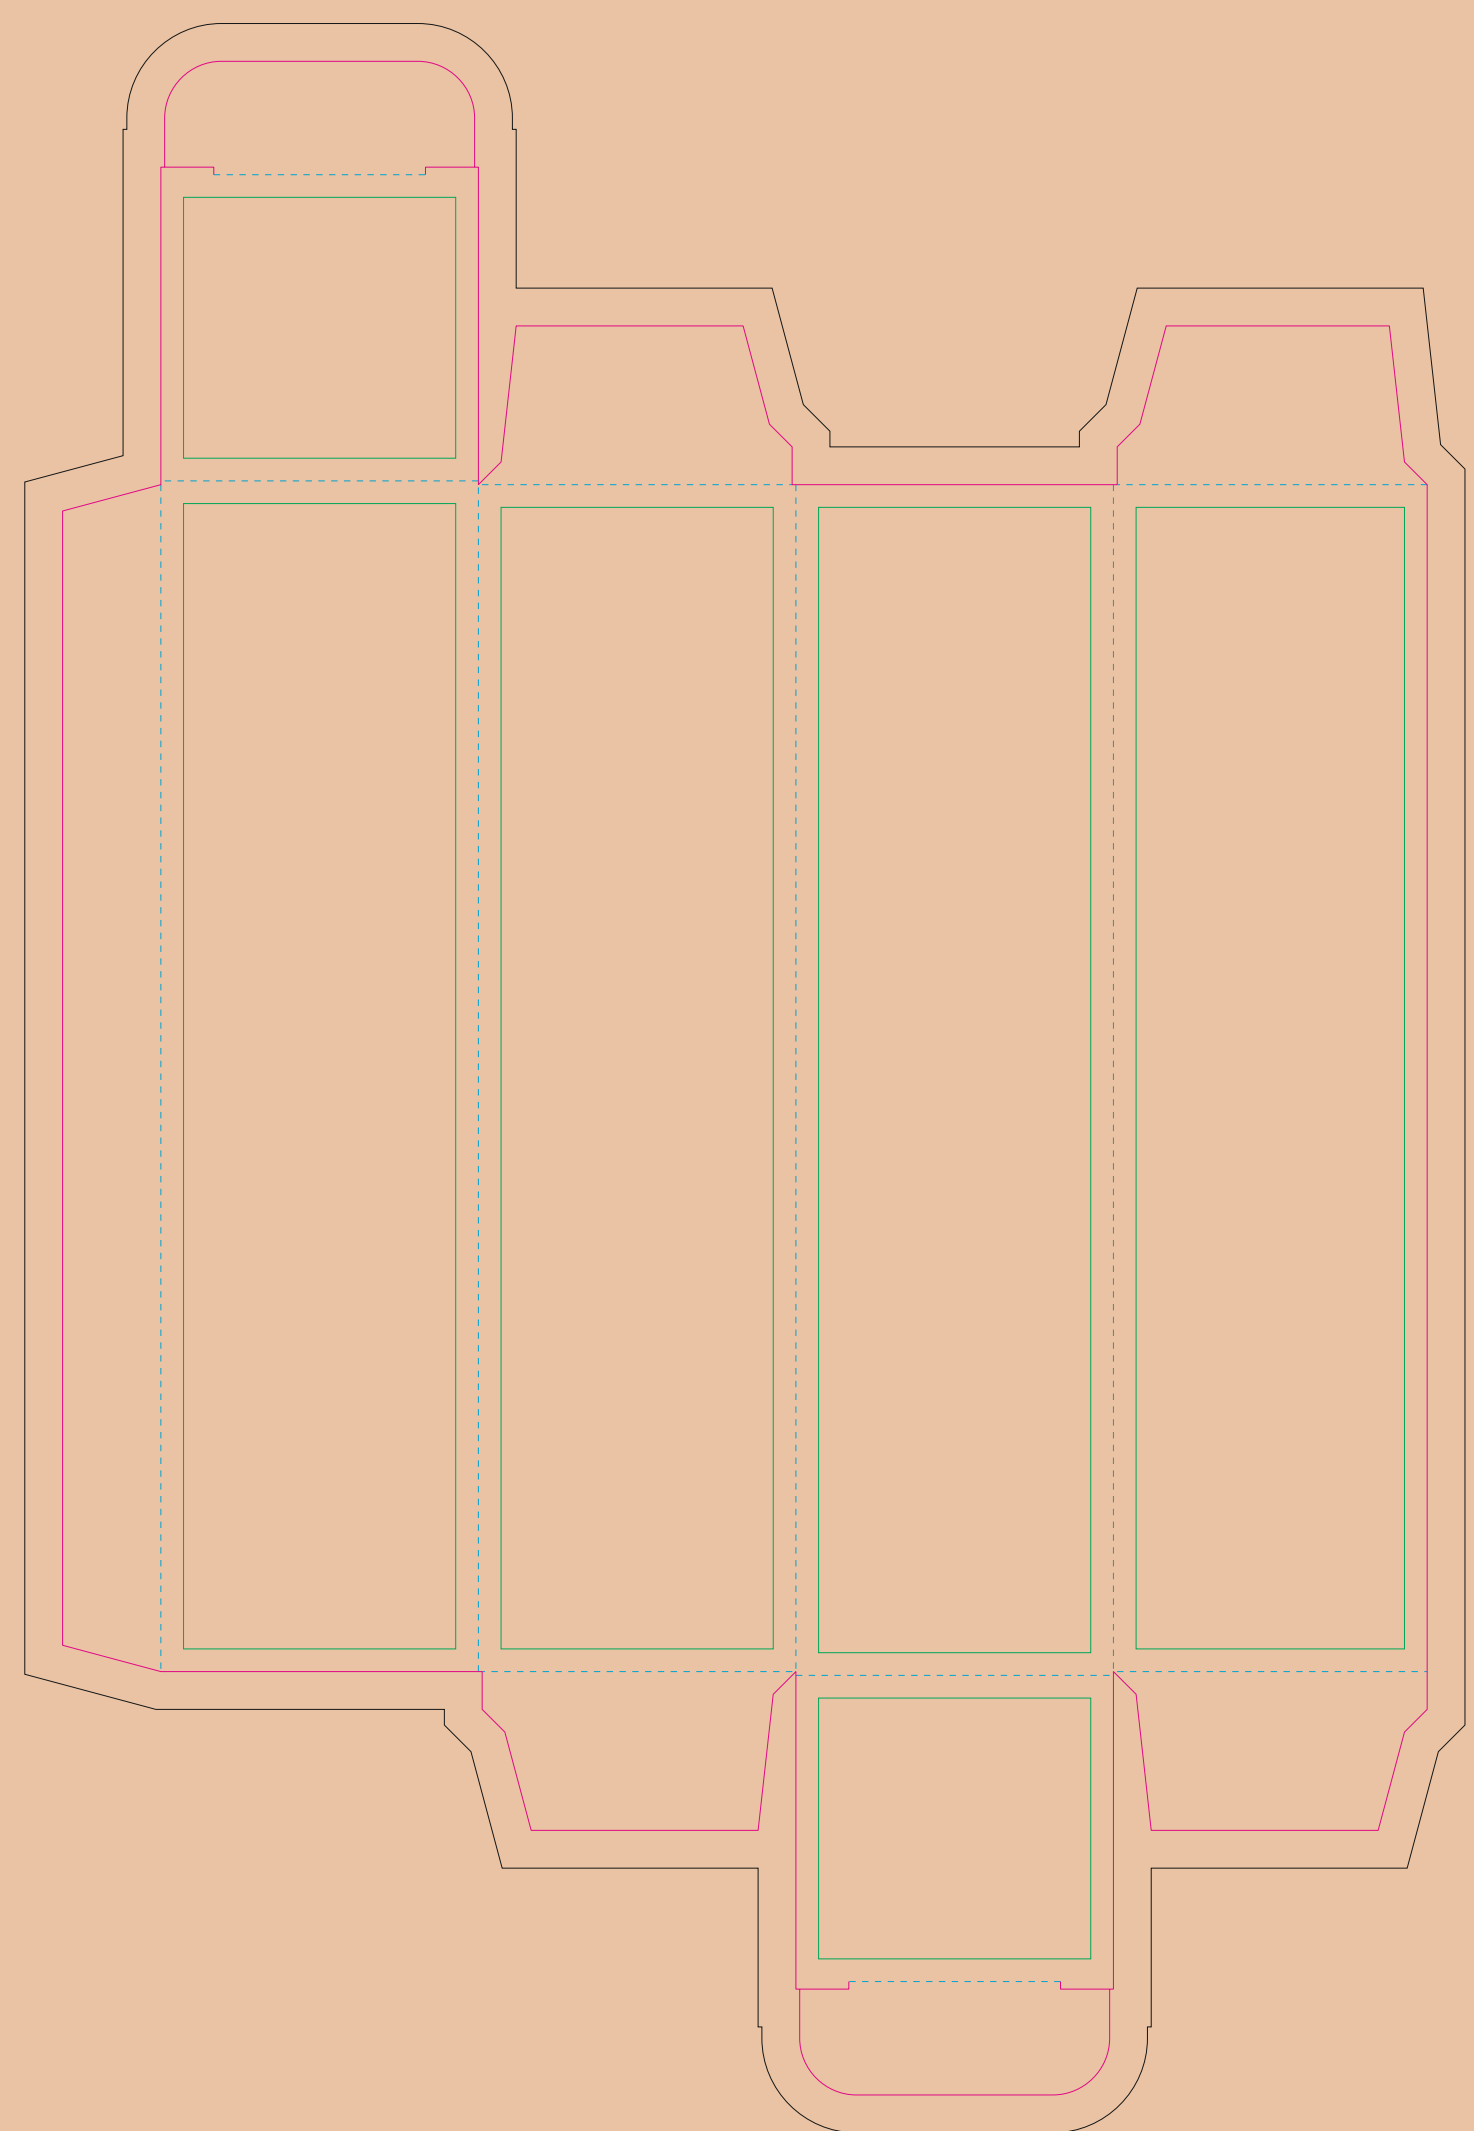

The size of the paper sleeve is for reference only as product packaging size may vary.

Paper Sleeve

Kraft paper sleeve

- Margin
- Edge of product
- Bleed limit 3-3 mm (background must fill it)
- - - - - Fold line

resolution: min. 300DPI
 colours: CMYK
 formats: TIFF, PDF, EPS, AI, CDR

The green line indicates the area all non-background object - texts, logos, etc.
 The pink outline the maximum size of graphic visible on the product.
 The black line indicates the size of the required graphics including bleed.

Paperboard box

Kraft Paperboard box

- Margin
- Edge of product
- Bleed limit 5-5 mm (background must fill it)
- - - - - Fold line

resolution: min. 300DPI
 colours: CMYK
 formats: TIFF, PDF, EPS, AI, CDR

The green line indicates the area all non-background object - texts, logos, etc.
 The pink outline the maximum size of graphic visible on the product.
 The black line indicates the size of the required graphics including bleed.