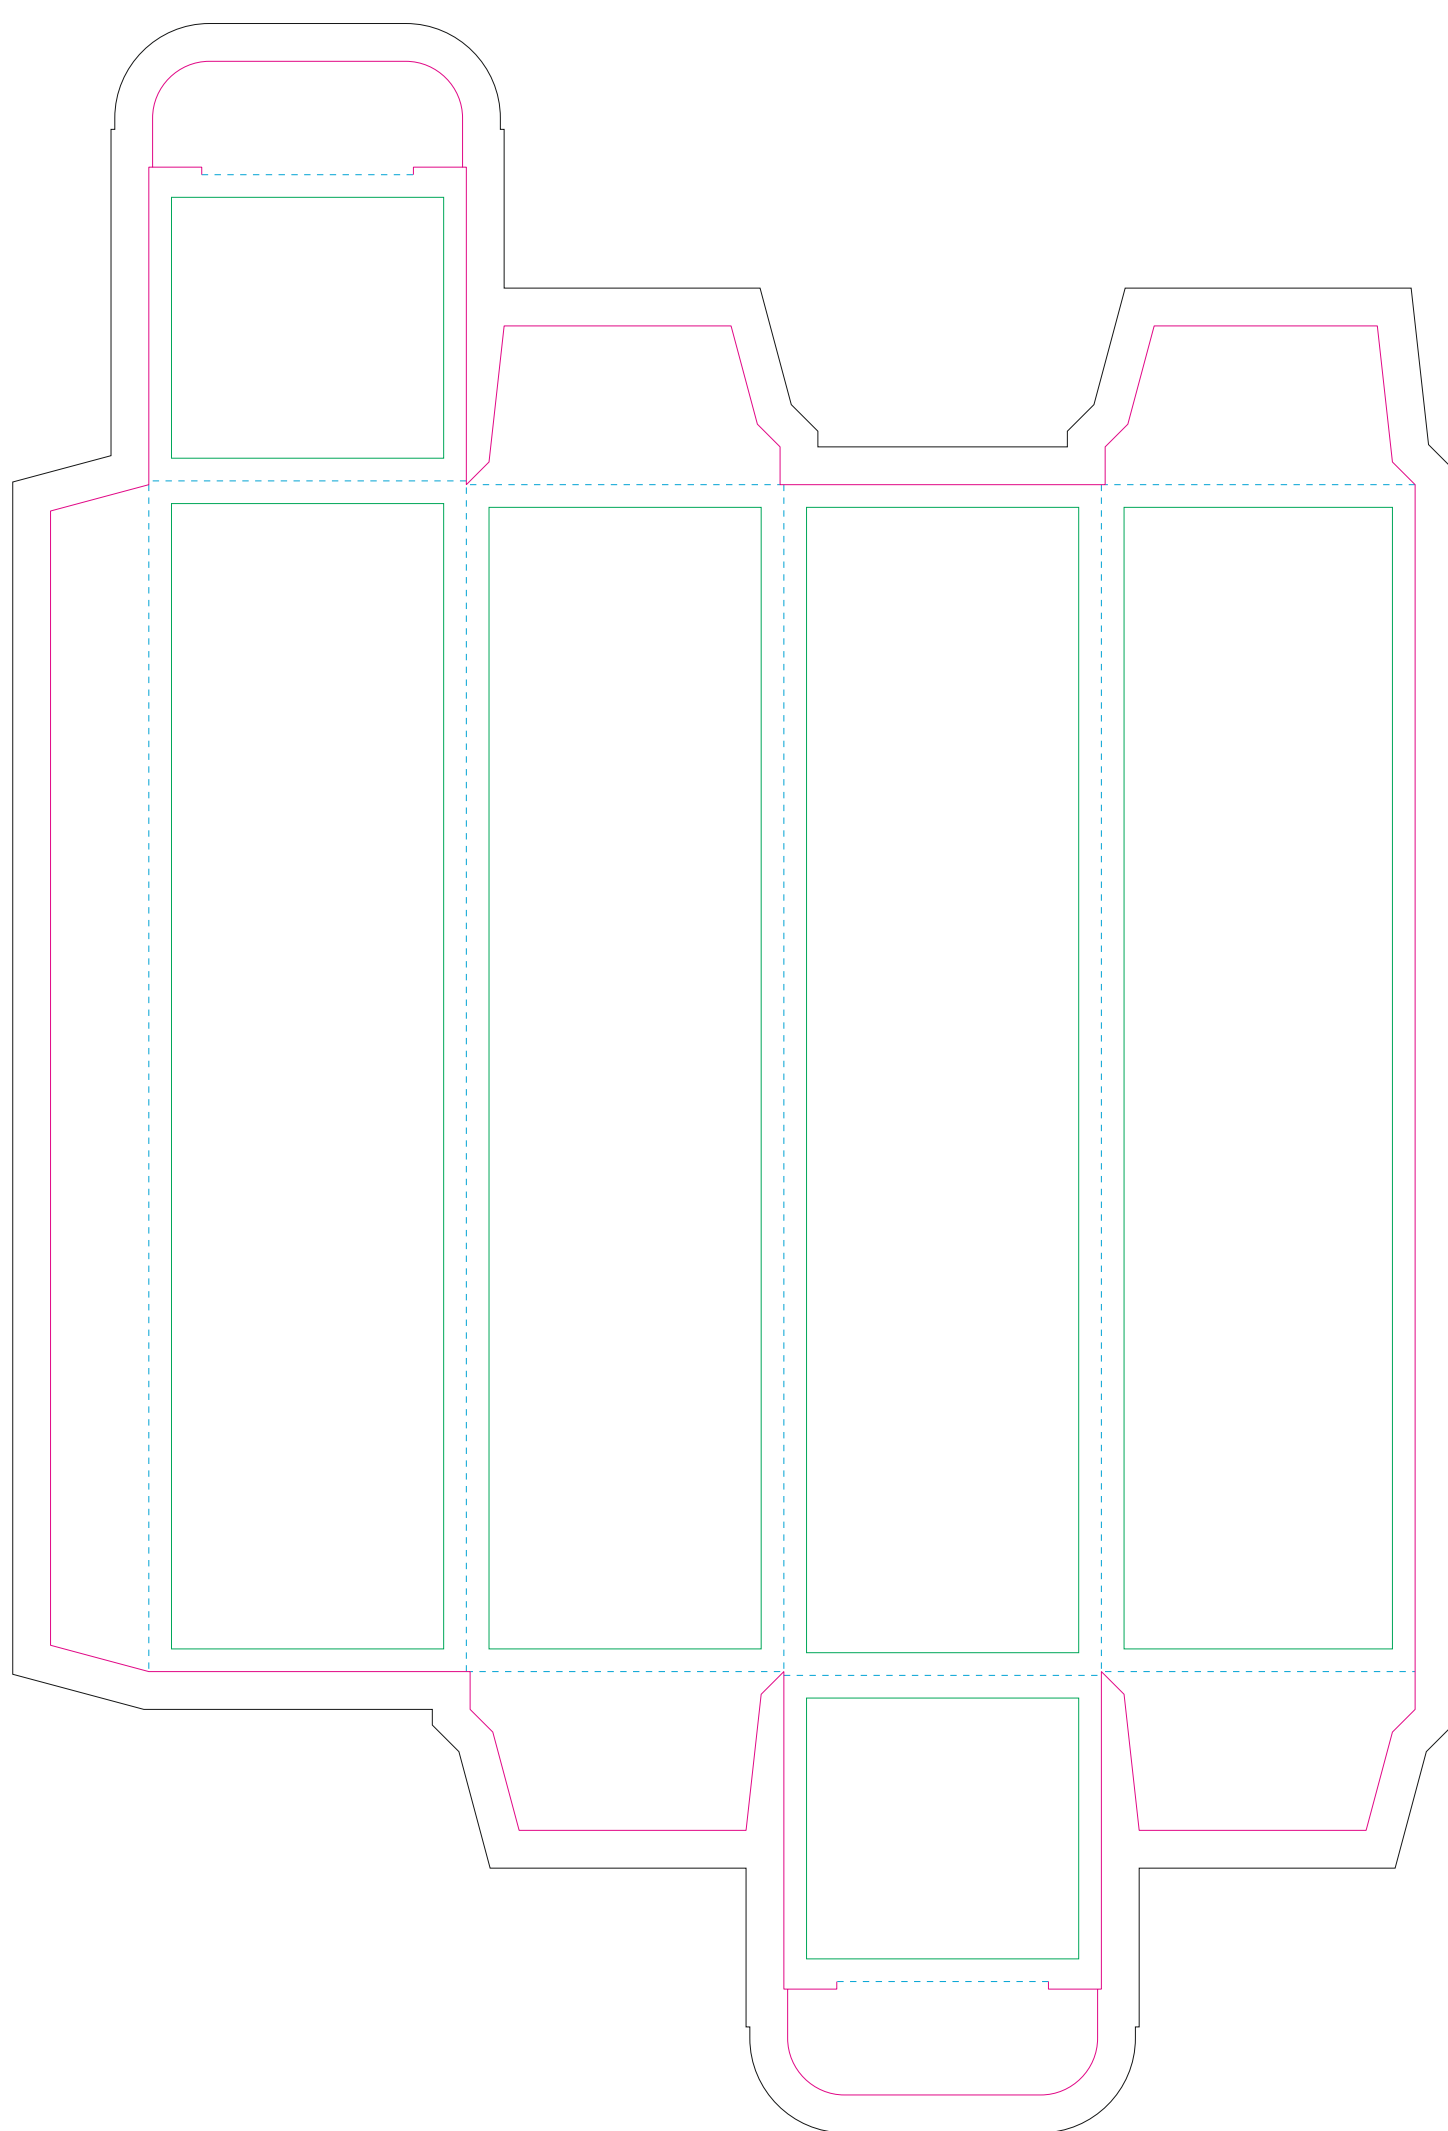

The size of the paper sleeve is for reference only as product packaging size may vary.

Paper Sleeve

Kraft paper sleeve

- Margin
- Edge of product
- Bleed limit 3-3 mm (background must fill it)
- - - - - Fold line

resolution: min. 300DPI
 colours: CMYK
 formats: TIFF, PDF, EPS, AI, CDR

The green line indicates the area all non-background object - texts, logos, etc.
 The pink outline the maximum size of graphic visible on the product.
 The black line indicates the size of the required graphics including bleed.

Paperboard box

Kraft Paperboard box

- Margin
- Edge of product
- Bleed limit 5-5 mm (background must fill it)
- - - - - Fold line

resolution: min. 300DPI
 colours: CMYK
 formats: TIFF, PDF, EPS, AI, CDR

The green line indicates the area all non-background object - texts, logos, etc.
 The pink outline the maximum size of graphic visible on the product.
 The black line indicates the size of the required graphics including bleed.