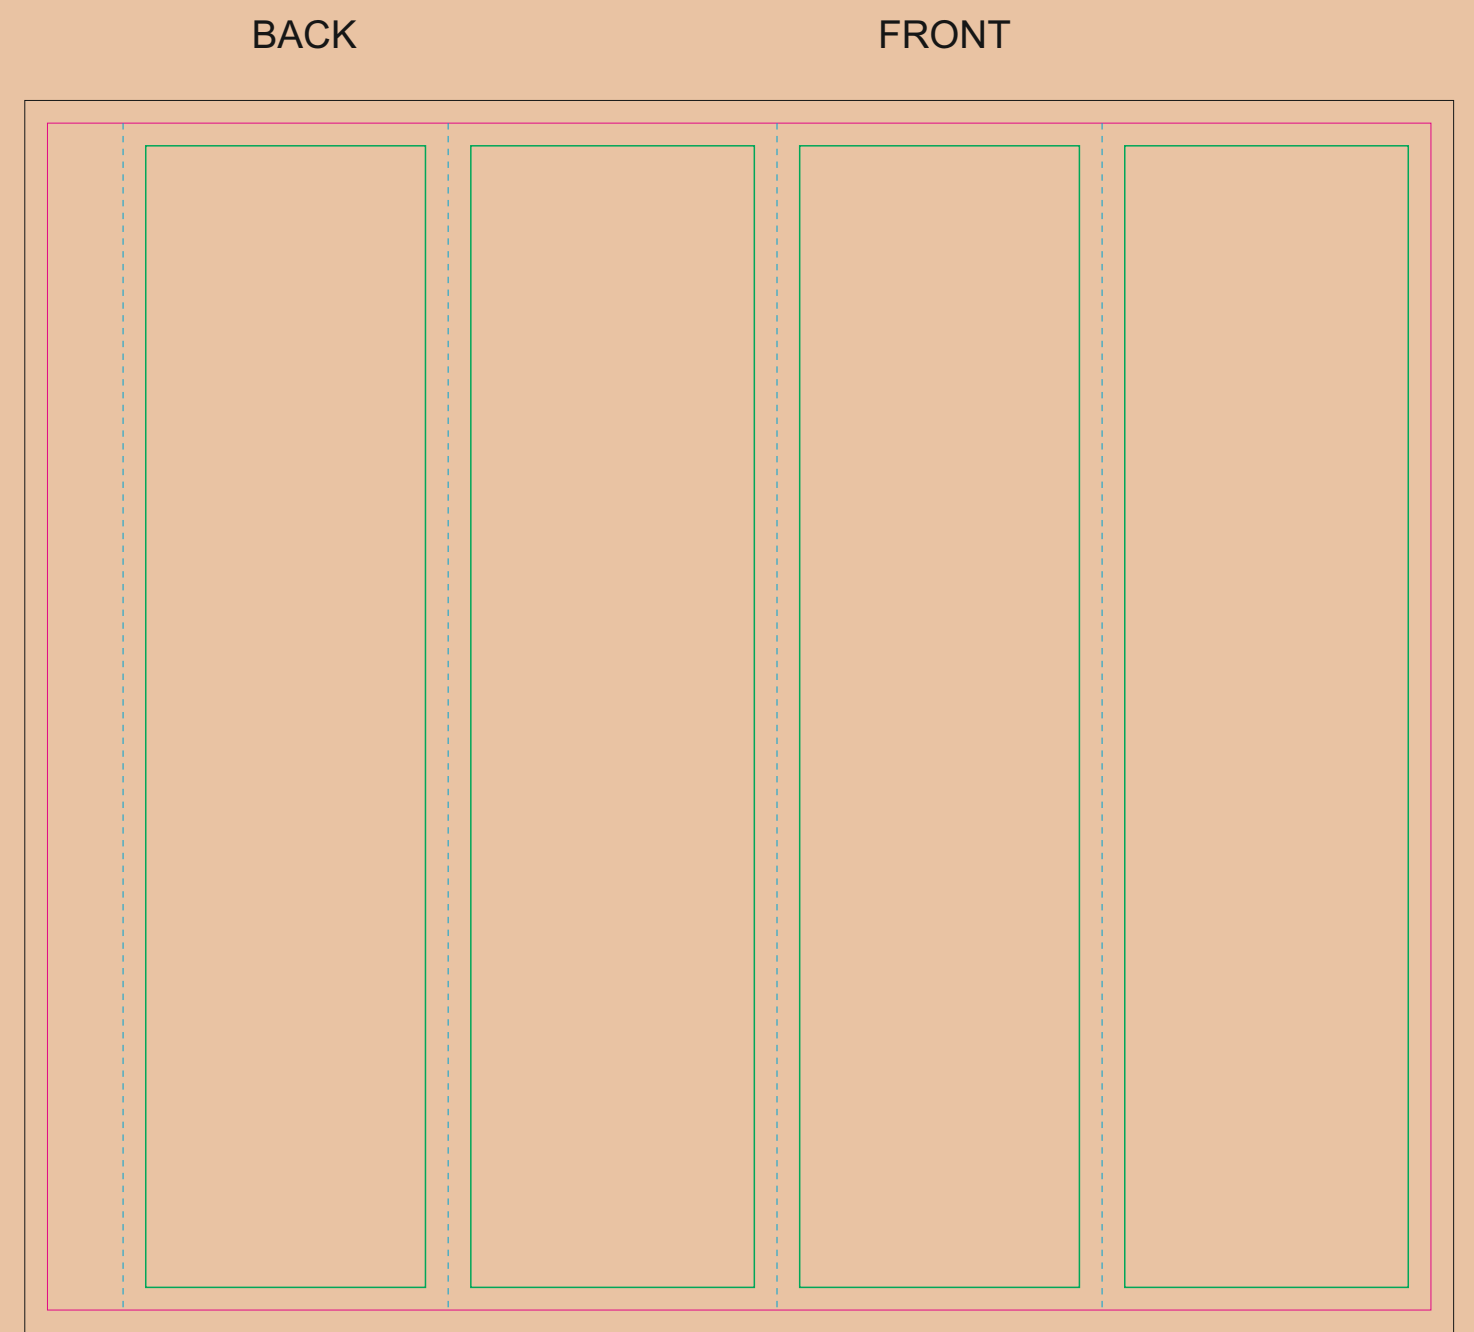

The size of the paper sleeve is for reference only as product packaging size may vary.

Paper Sleeve

Kraft paper sleeve

- Margin
- Edge of product
- Bleed limit 3-3 mm (background must fill it)
- - - - - Fold line

resolution: min. 300DPI
 colours: CMYK
 formats: TIFF, PDF, EPS, AI, CDR

The green line indicates the area all non-background object - texts, logos, etc.
 The pink outline the maximum size of graphic visible on the product.
 The black line indicates the size of the required graphics including bleed.

Paperboard box

Kraft Paperboard box

- Margin
- Edge of product
- Bleed limit 5-5 mm (background must fill it)
- - - - - Fold line

resolution: min. 300DPI
 colours: CMYK
 formats: TIFF, PDF, EPS, AI, CDR

The green line indicates the area all non-background object - texts, logos, etc.
 The pink outline the maximum size of graphic visible on the product.
 The black line indicates the size of the required graphics including bleed.