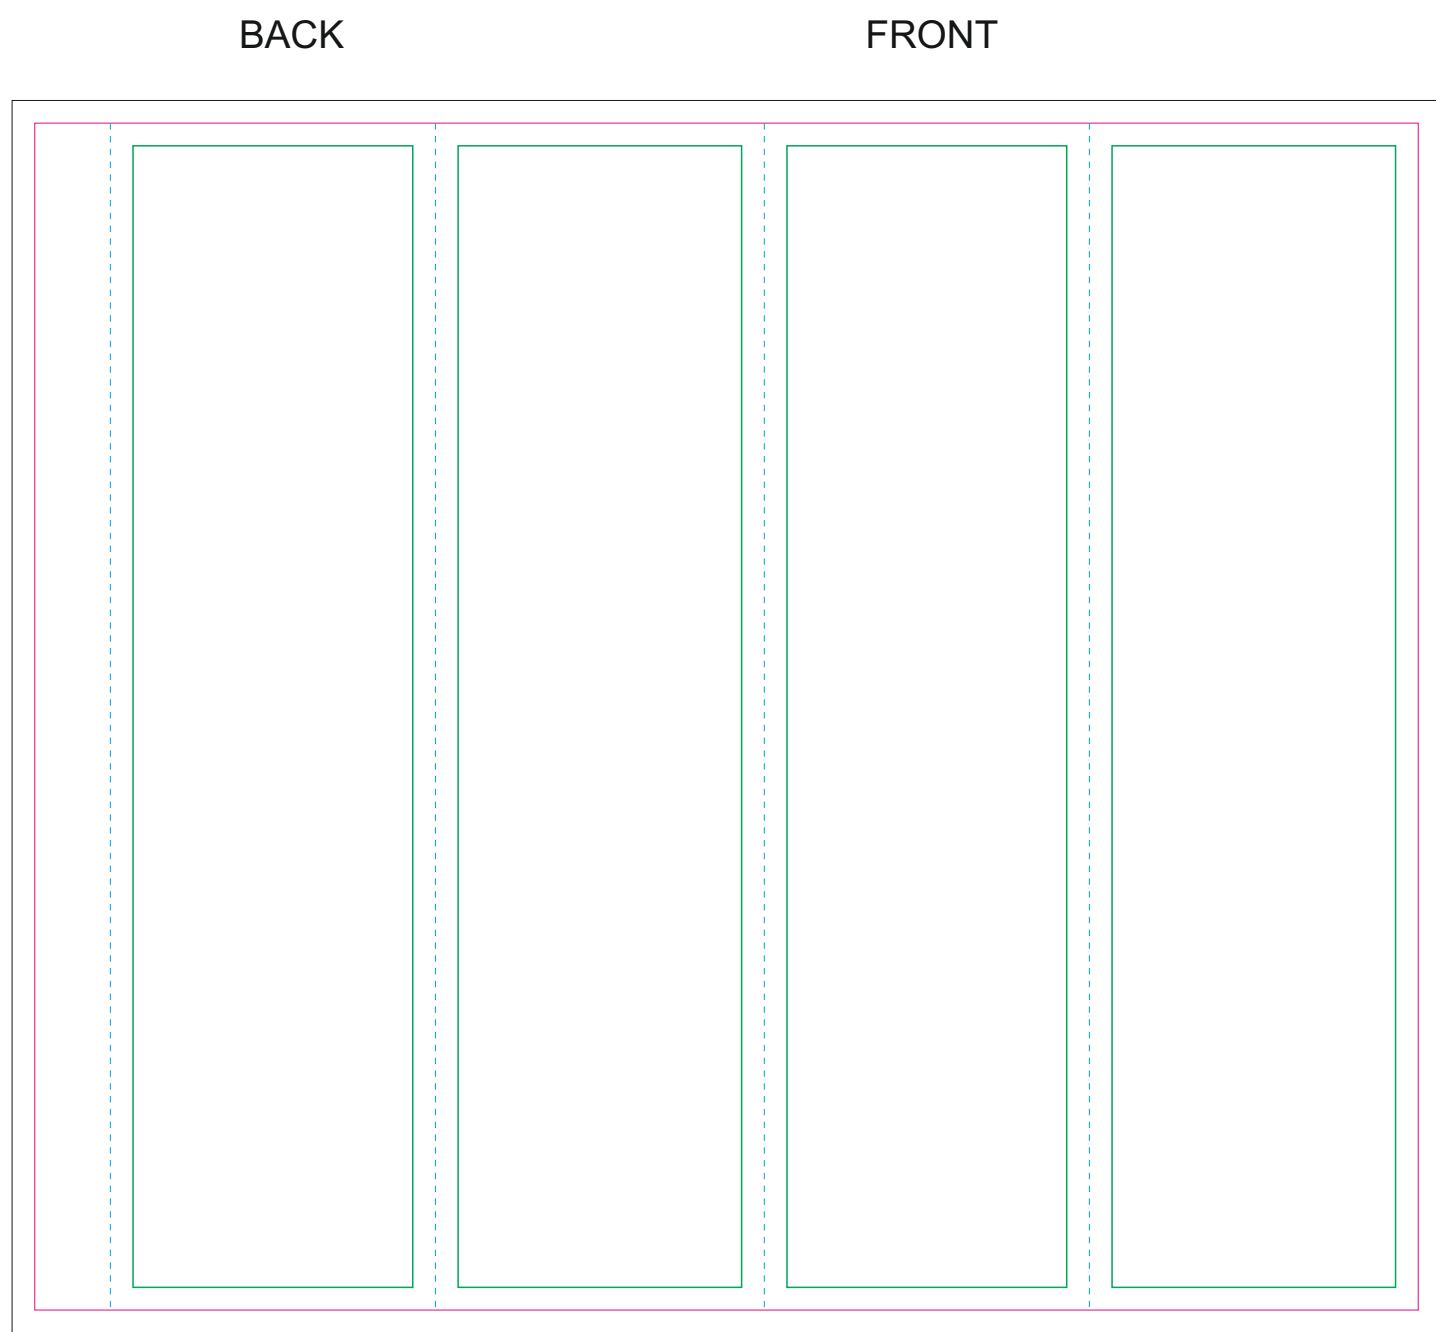

The size of the paper sleeve is for reference only as product packaging size may vary.

Paper Sleeve

Kraft paper sleeve

- Margin
- Edge of product
- Bleed limit 3-3 mm (background must fill it)
- - - - - Fold line

resolution: min. 300DPI
 colours: CMYK
 formats: TIFF, PDF, EPS, AI, CDR

The green line indicates the area all non-background object - texts, logos, etc.
 The pink outline the maximum size of graphic visible on the product.
 The black line indicates the size of the required graphics including bleed.

Paperboard box

Kraft Paperboard box

- Margin
- Edge of product
- Bleed limit 5-5 mm (background must fill it)
- - - - - Fold line

resolution: min. 300DPI
 colours: CMYK
 formats: TIFF, PDF, EPS, AI, CDR

The green line indicates the area all non-background object - texts, logos, etc.
 The pink outline the maximum size of graphic visible on the product.
 The black line indicates the size of the required graphics including bleed.