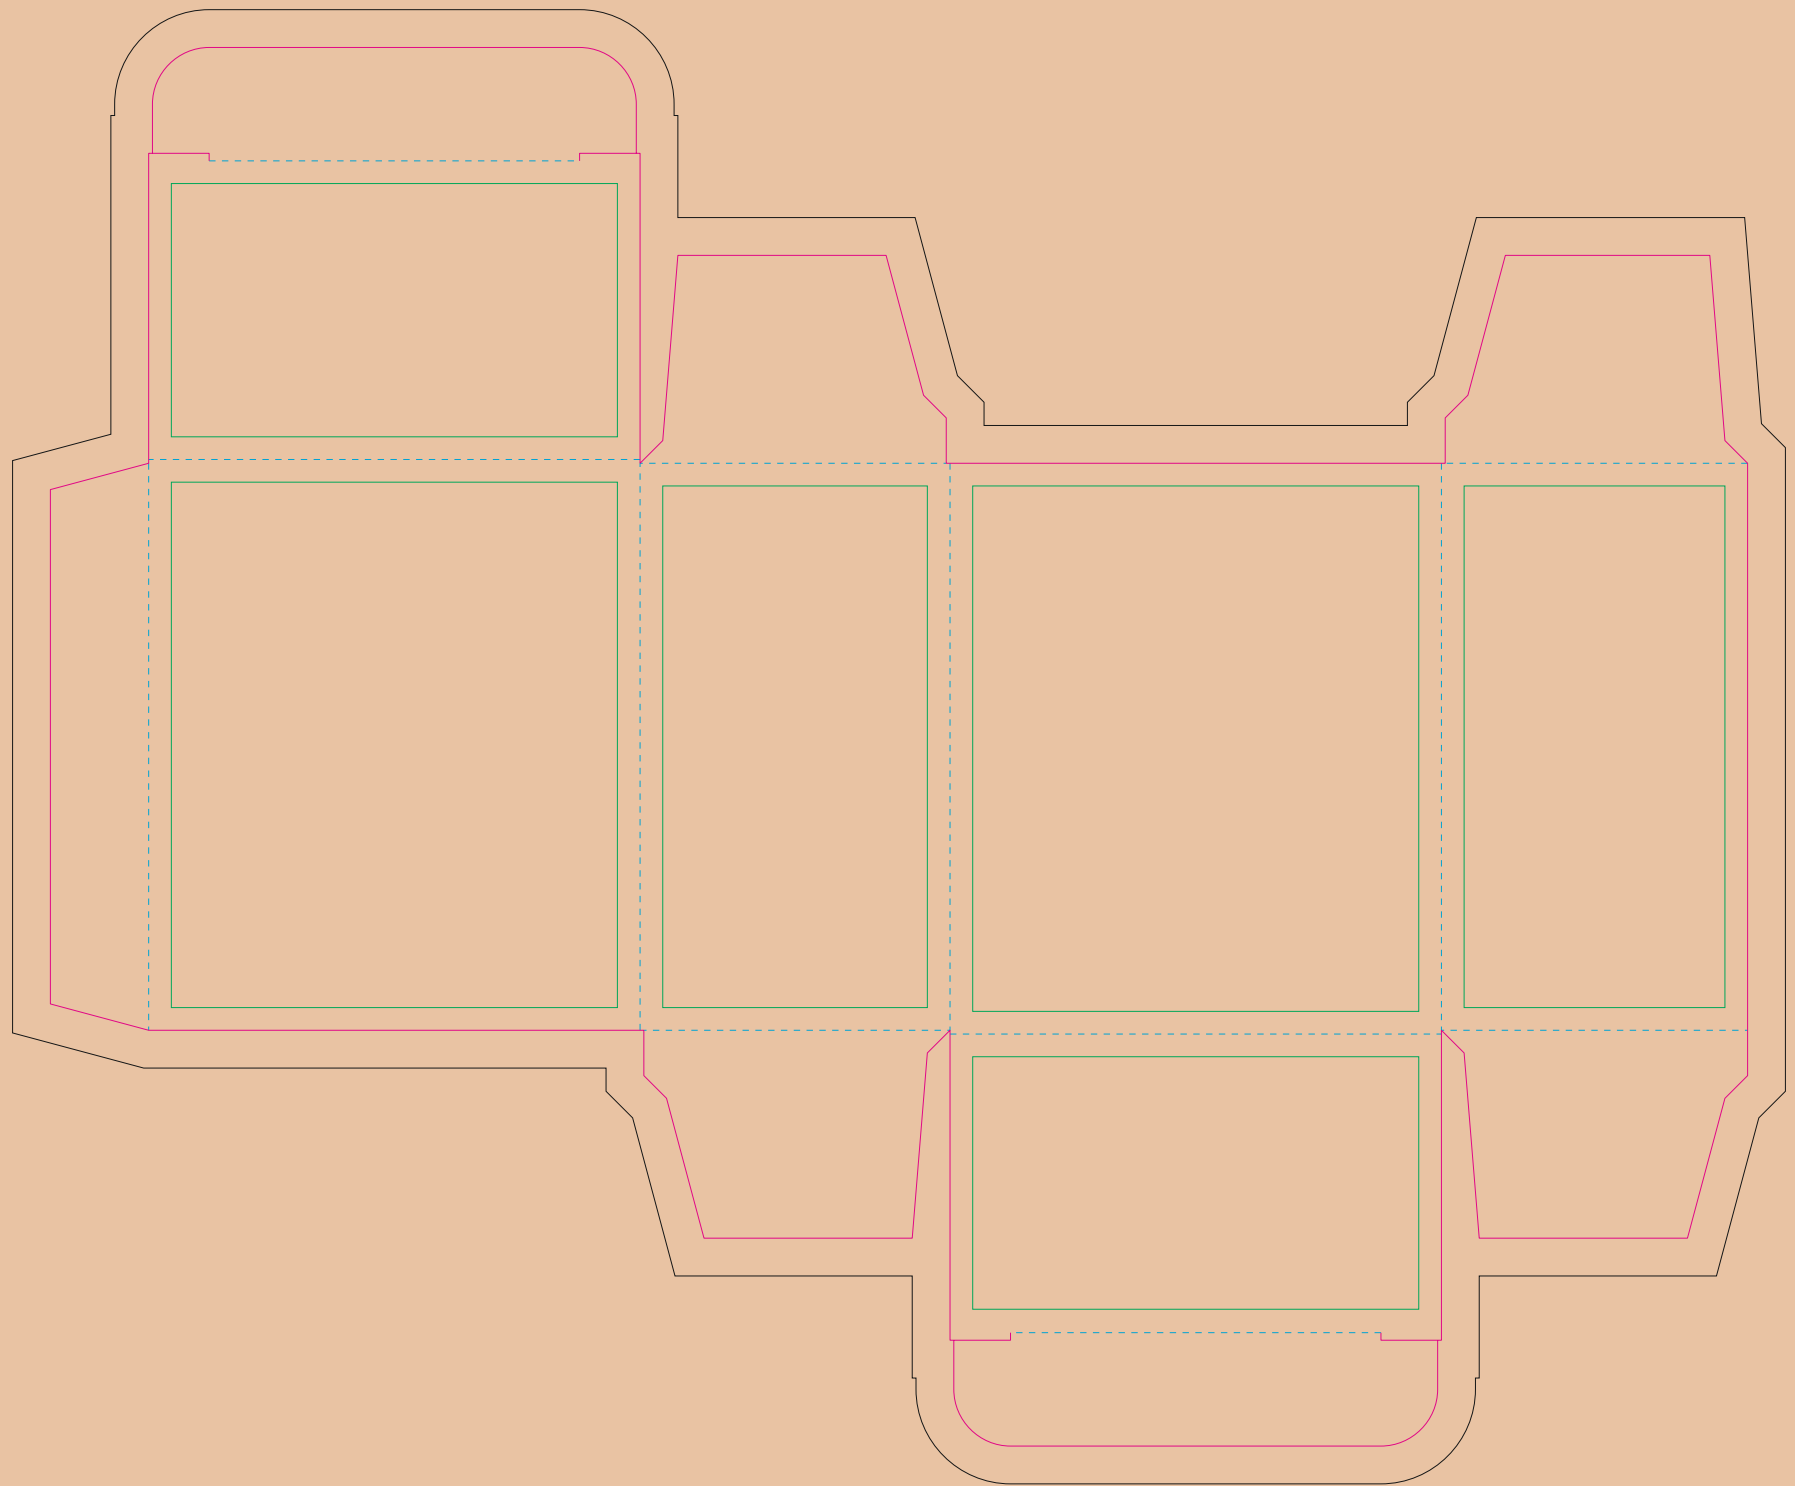

# Paperboard box

- Margin
- Edge of product
- Bleed limit 5-5 mm (background must fill it)
- - - - - Fold line

resolution: min. 300DPI  
colours: CMYK  
formats: TIFF, PDF, EPS, AI, CDR

The green line indicates the area all non-background object - texts, logos, etc.  
The pink outline the maximum size of graphic visible on the product.  
The black line indicates the size of the required graphics including bleed.

# Kraft Paperboard box

- Margin
- Edge of product
- Bleed limit 5-5 mm (background must fill it)
- - - - - Fold line

resolution: min. 300DPI  
colours: CMYK  
formats: TIFF, PDF, EPS, AI, CDR

The green line indicates the area all non-background object - texts, logos, etc.  
The pink outline the maximum size of graphic visible on the product.  
The black line indicates the size of the required graphics including bleed.