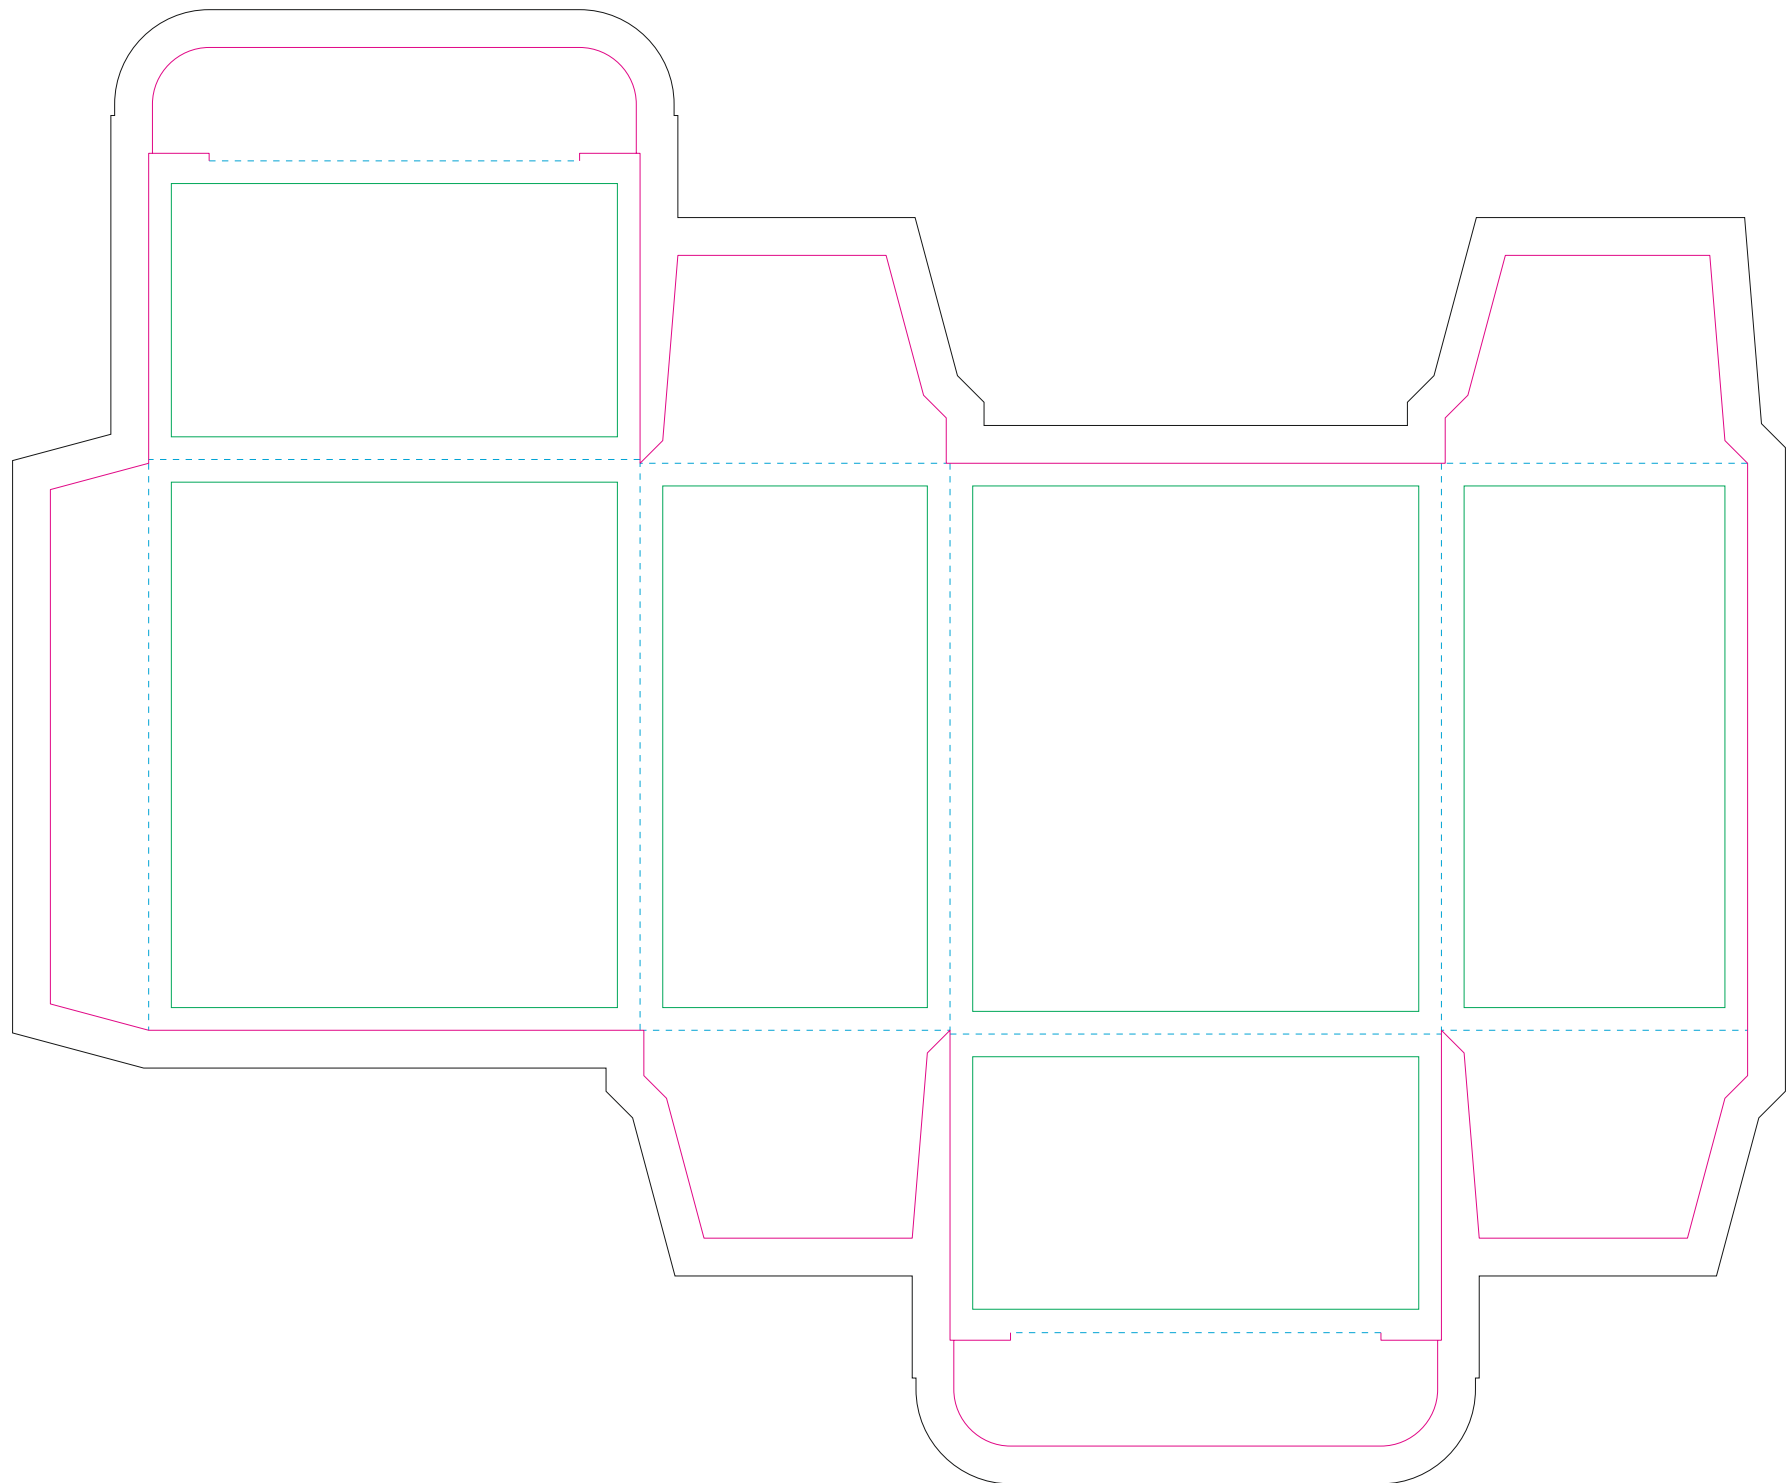

# Paperboard box

- Margin
- Edge of product
- Bleed limit 5-5 mm (background must fill it)
- - - - - Fold line

resolution: min. 300DPI  
colours: CMYK  
formats: TIFF, PDF, EPS, AI, CDR

The green line indicates the area all non-background object - texts, logos, etc.  
The pink outline the maximum size of graphic visible on the product.  
The black line indicates the size of the required graphics including bleed.

# Kraft Paperboard box

- Margin
- Edge of product
- Bleed limit 5-5 mm (background must fill it)
- - - - - Fold line

resolution: min. 300DPI  
colours: CMYK  
formats: TIFF, PDF, EPS, AI, CDR

The green line indicates the area all non-background object - texts, logos, etc.  
The pink outline the maximum size of graphic visible on the product.  
The black line indicates the size of the required graphics including bleed.