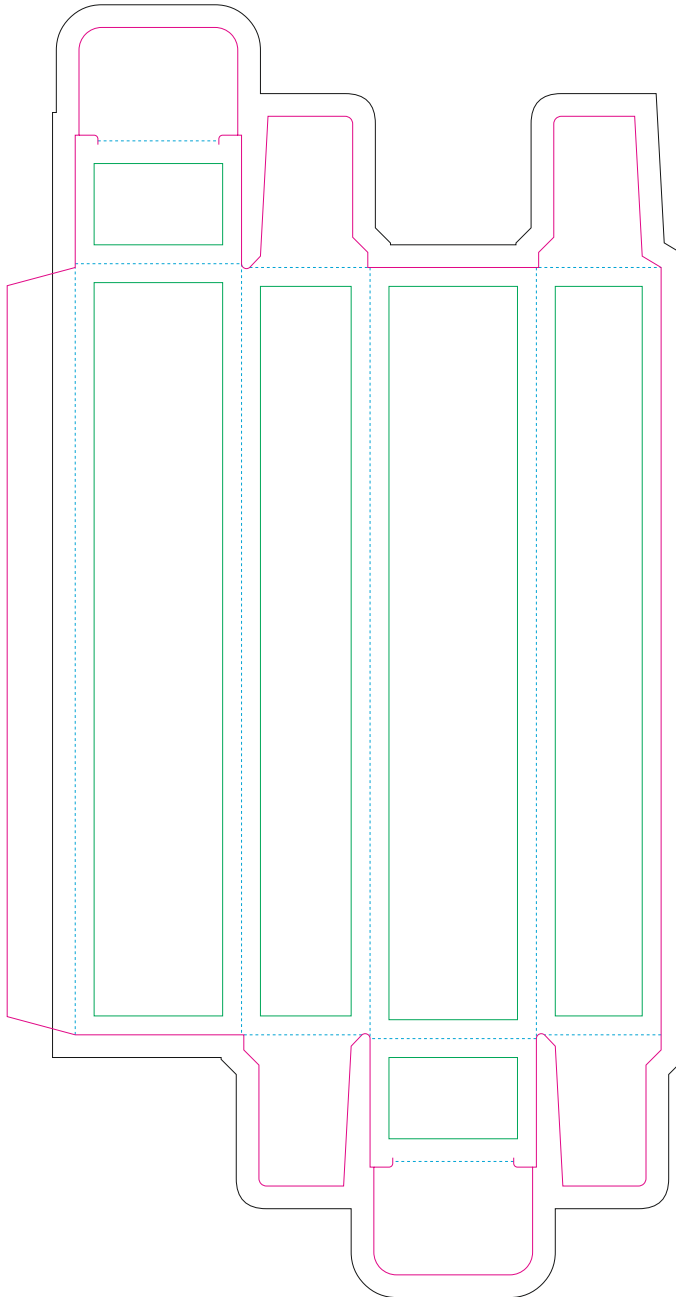

# Paperboard box

- Margin
- Edge of product
- Bleed limit 3-3 mm (background must fill it)
- - - - - Fold line

resolution: min. 300 DPI  
colours: CMYK  
formats: TIFF, PDF, EPS, AI, CDR

The green line indicates the area all non-background object-texts, logos, etc.  
The pink outline the maximum size of graphic visible on the product.  
The black line indicates the size of the required graphics including bleed.  
The blue line indicates the folding.

# Kraft paperboard box

- Margin
- Edge of product
- Bleed limit 3-3 mm (background must fill it)
- Fold line

resolution: min. 300 DPI  
colours: CMYK  
formats: TIFF, PDF, EPS, AI, CDR

The green line indicates the area all non-background object-texts, logos, etc.  
The pink outline the maximum size of graphic visible on the product.  
The black line indicates the size of the required graphics including bleed.  
The blue line indicates the folding.