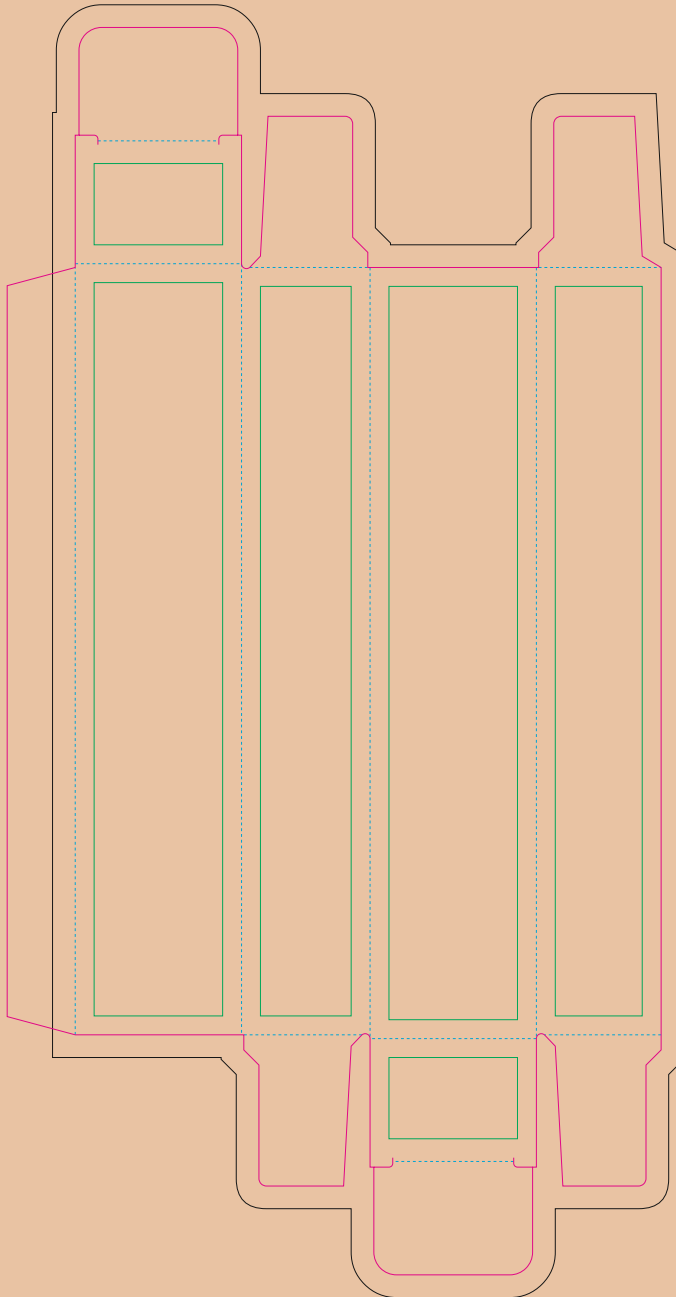

# Paperboard box

- Margin
- Edge of product
- Bleed limit 3-3 mm (background must fill it)
- - - - - Fold line

resolution: min. 300 DPI  
colours: CMYK  
formats: TIFF, PDF, EPS, AI, CDR

The green line indicates the area all non-background object-texts, logos, etc.  
The pink outline the maximum size of graphic visible on the product.  
The black line indicates the size of the required graphics including bleed.  
The blue line indicates the folding.

# Kraft paperboard box

- Margin
- Edge of product
- Bleed limit 3-3 mm (background must fill it)
- Fold line

resolution: min. 300 DPI  
colours: CMYK  
formats: TIFF, PDF, EPS, AI, CDR

The green line indicates the area all non-background object-texts, logos, etc.  
The pink outline the maximum size of graphic visible on the product.  
The black line indicates the size of the required graphics including bleed.  
The blue line indicates the folding.