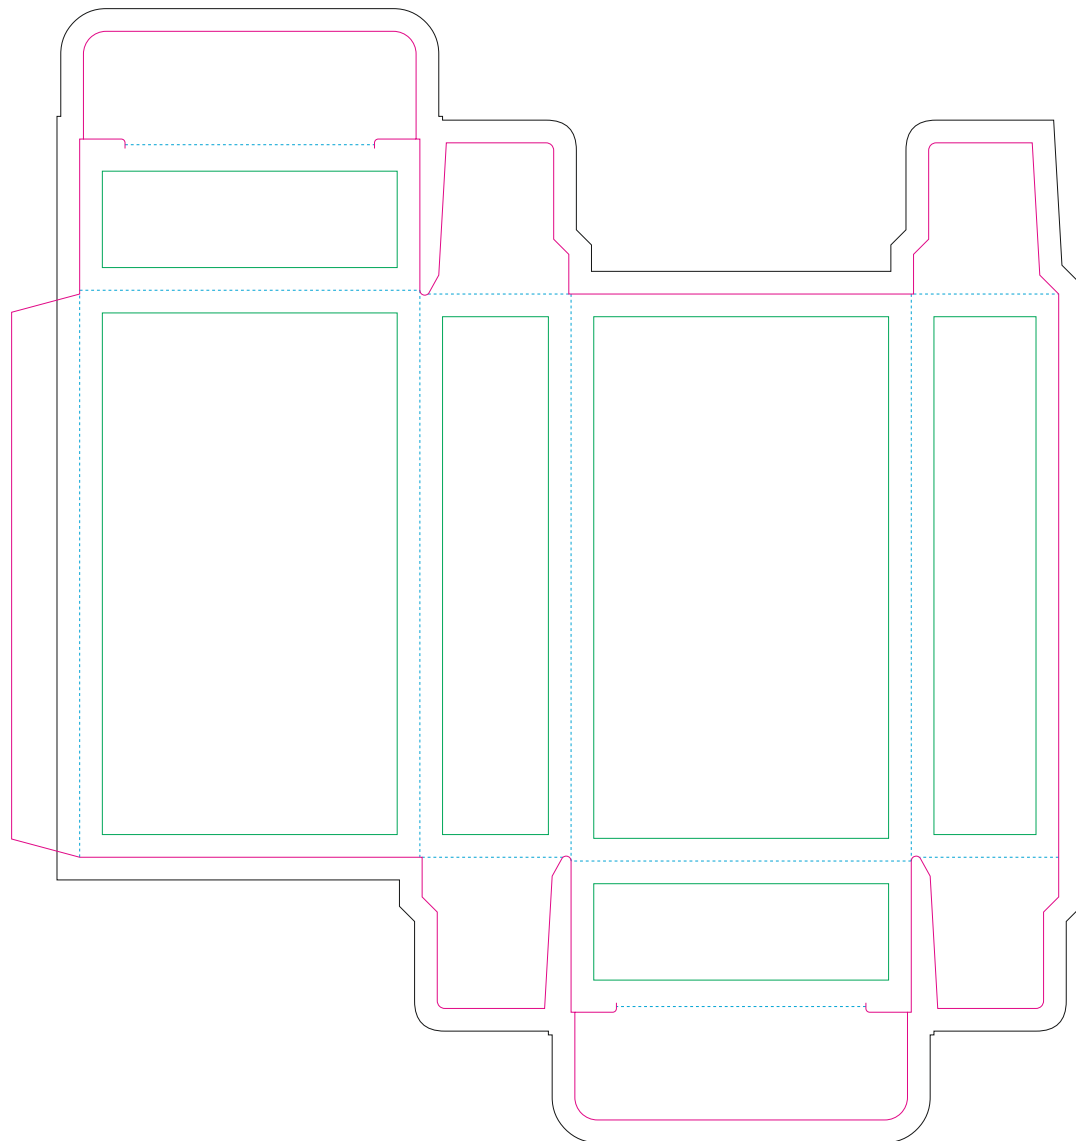

Paperboard box

- Margin
- Edge of product
- Bleed limit 3-3 mm (background must fill it)
- - - - - Fold line

resolution: min. 300 DPI
colours: CMYK
formats: TIFF, PDF, EPS, AI, CDR

The green line indicates the area all non-background object-texts, logos, etc.
The pink outline the maximum size of graphic visible on the product.
The black line indicates the size of the required graphics including bleed.
The blue line indicates the folding.

Kraft Paperboard box

- Margin
- Edge of product
- Bleed limit 3-3 mm (background must fill it)
- - - - - Fold line

resolution: min. 300 DPI
colours: CMYK
formats: TIFF, PDF, EPS, AI, CDR

The green line indicates the area all non-background object-texts, logos, etc.
The pink outline the maximum size of graphic visible on the product.
The black line indicates the size of the required graphics including bleed.
The blue line indicates the folding.

The size of the paper sleeve is for reference only as product packaging size may vary.

Paper sleeve

—— Margin

—— Edge of product

—— Bleed limit 3-3 mm (background must fill it)

----- Fold line

resolution: min. 300 DPI

The size of the paper sleeve is for reference only as product packaging size may vary.

Kraft paper sleeve

—— Margin

—— Edge of product

—— Bleed limit 3-3 mm (background must fill it)

----- Fold line

resolution: min. 300 DPI