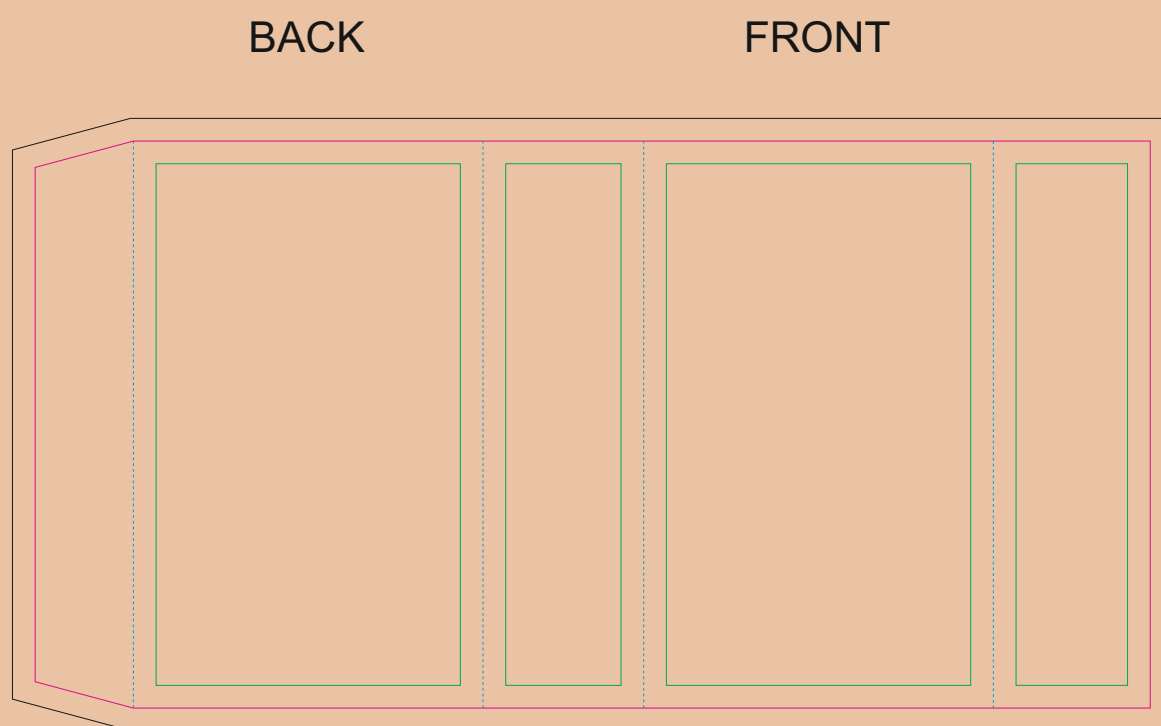

The size of the paper sleeve is for reference only as product packaging size may vary.

Kraft paper sleeve

—— Margin

—— Edge of product

—— Bleed limit 3-3 mm (background must fill it)

----- Fold line

resolution: min. 300 DPI

colours: CMYK

formats: TIFF, PDF, EPS, AI, CDR

The green line indicates the area all non-background object-texts, logos, etc.
The pink outline the maximum size of graphic visible on the product.
The black line indicates the size of the required graphics including bleed.
The blue line indicates the folding.