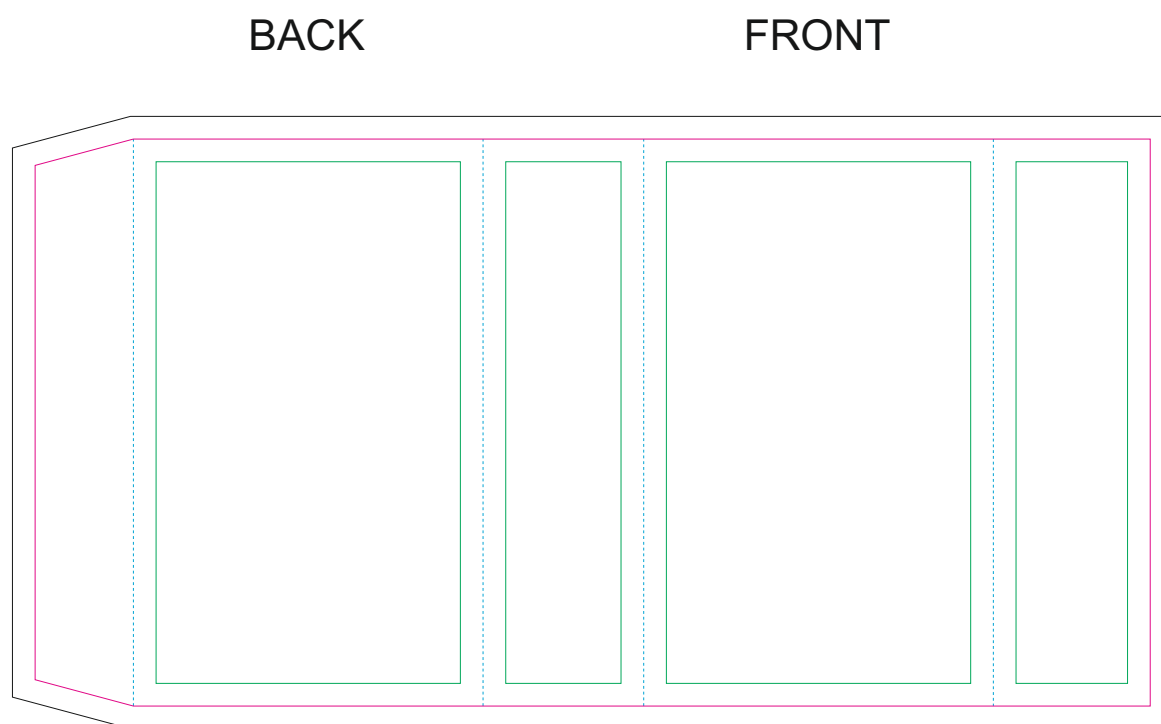

Paperboard box

- Margin
- Edge of product
- Bleed limit 3-3 mm (background must fill it)
- - - - - Fold line

resolution: min. 300 DPI
colours: CMYK
formats: TIFF, PDF, EPS, AI, CDR

The green line indicates the area all non-background object-texts, logos, etc.
The pink outline the maximum size of graphic visible on the product.
The black line indicates the size of the required graphics including bleed.
The blue line indicates the folding.

Kraft Paperboard box

- Margin
- Edge of product
- Bleed limit 3-3 mm (background must fill it)
- - - - - Fold line

resolution: min. 300 DPI
colours: CMYK
formats: TIFF, PDF, EPS, AI, CDR

The green line indicates the area all non-background object-texts, logos, etc.
The pink outline the maximum size of graphic visible on the product.
The black line indicates the size of the required graphics including bleed.
The blue line indicates the folding.

The size of the paper sleeve is for reference only as product packaging size may vary.

Paper sleeve

—— Margin

—— Edge of product

—— Bleed limit 3-3 mm (background must fill it)

----- Fold line

resolution: min. 300 DPI

colours: CMYK

formats: TIFF, PDF, EPS, AI, CDR

The green line indicates the area all non-background object-texts, logos, etc.
The pink outline the maximum size of graphic visible on the product.
The black line indicates the size of the required graphics including bleed.
The blue line indicates the folding.