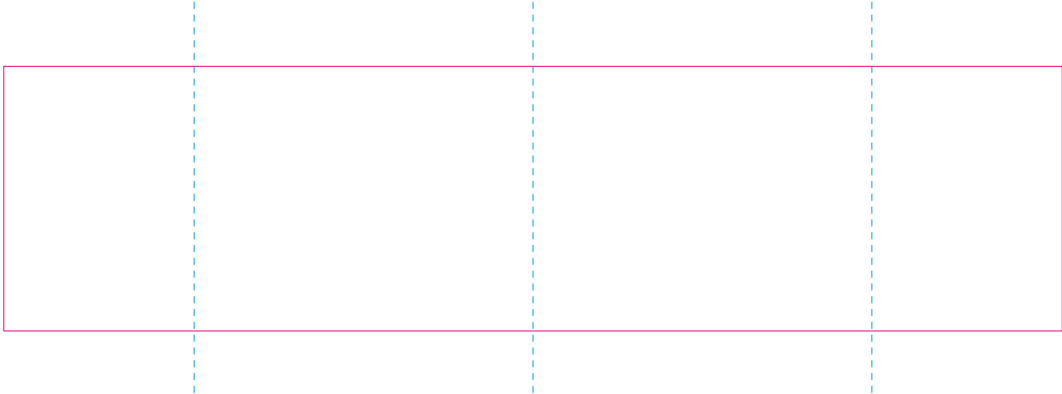

C, WPC

— Edge of graphics

- - - centerlines

resolution: min. 300 DPI
colours: CMYK
formats: TIFF, PDF, EPS, AI, CDR

The pink outline the maximum size of graphic visible on the product.
The blue dash line indicates the center line of the left, right and middle side of object.

Corrugated cardboard box

- Margin
- Edge of product
- Bleed limit 5-5 mm (background must fill it)
- - - - - Fold line

resolution: min. 300 DPI
colours: CMYK
formats: TIFF, PDF, EPS, AI, CDR

The green line indicates the area all non-background object-texts, logos, etc.
The pink outline the maximum size of graphic visible on the product.
The black line indicates the size of the required graphics including bleed.
The blue line indicates the folding.

Kraft corrugated cardboard box

- Margin
- Edge of product
- Bleed limit 5-5 mm (background must fill it)
- - - - - Fold line

resolution: min. 300 DPI
colours: CMYK
formats: TIFF, PDF, EPS, AI, CDR

The green line indicates the area all non-background object-texts, logos, etc.
The pink outline the maximum size of graphic visible on the product.
The black line indicates the size of the required graphics including bleed.
The blue line indicates the folding.

resolution: min. 300 DPI
colours: CMYK
formats: TIFF, PDF, EPS, AI, CDR

The green line indicates the area all non-background object-texts, logos, etc.
The pink outline the maximum size of graphic visible on the product.
The black line indicates the size of the required graphics including bleed.
The blue line indicates the folding.