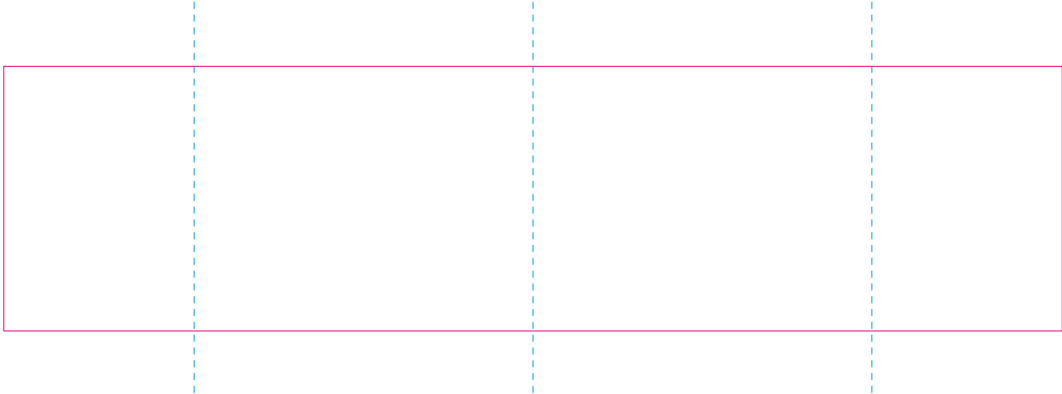

C, WPC

— Edge of graphics

- - - centerlines

resolution: min. 300 DPI  
colours: CMYK  
formats: TIFF, PDF, EPS, AI, CDR

The pink outline the maximum size of graphic visible on the product.  
The blue dash line indicates the center line of the left, right and middle side of object.

# Corrugated cardboard box

- Margin
- Edge of product
- Bleed limit 5-5 mm (background must fill it)
- - - - - Fold line

resolution: min. 300 DPI  
colours: CMYK  
formats: TIFF, PDF, EPS, AI, CDR

The green line indicates the area all non-background object-texts, logos, etc.  
The pink outline the maximum size of graphic visible on the product.  
The black line indicates the size of the required graphics including bleed.  
The blue line indicates the folding.

# Kraft corrugated cardboard box

- Margin
- Edge of product
- Bleed limit 5-5 mm (background must fill it)
- - - - - Fold line

resolution: min. 300 DPI  
colours: CMYK  
formats: TIFF, PDF, EPS, AI, CDR

The green line indicates the area all non-background object-texts, logos, etc.  
The pink outline the maximum size of graphic visible on the product.  
The black line indicates the size of the required graphics including bleed.  
The blue line indicates the folding.