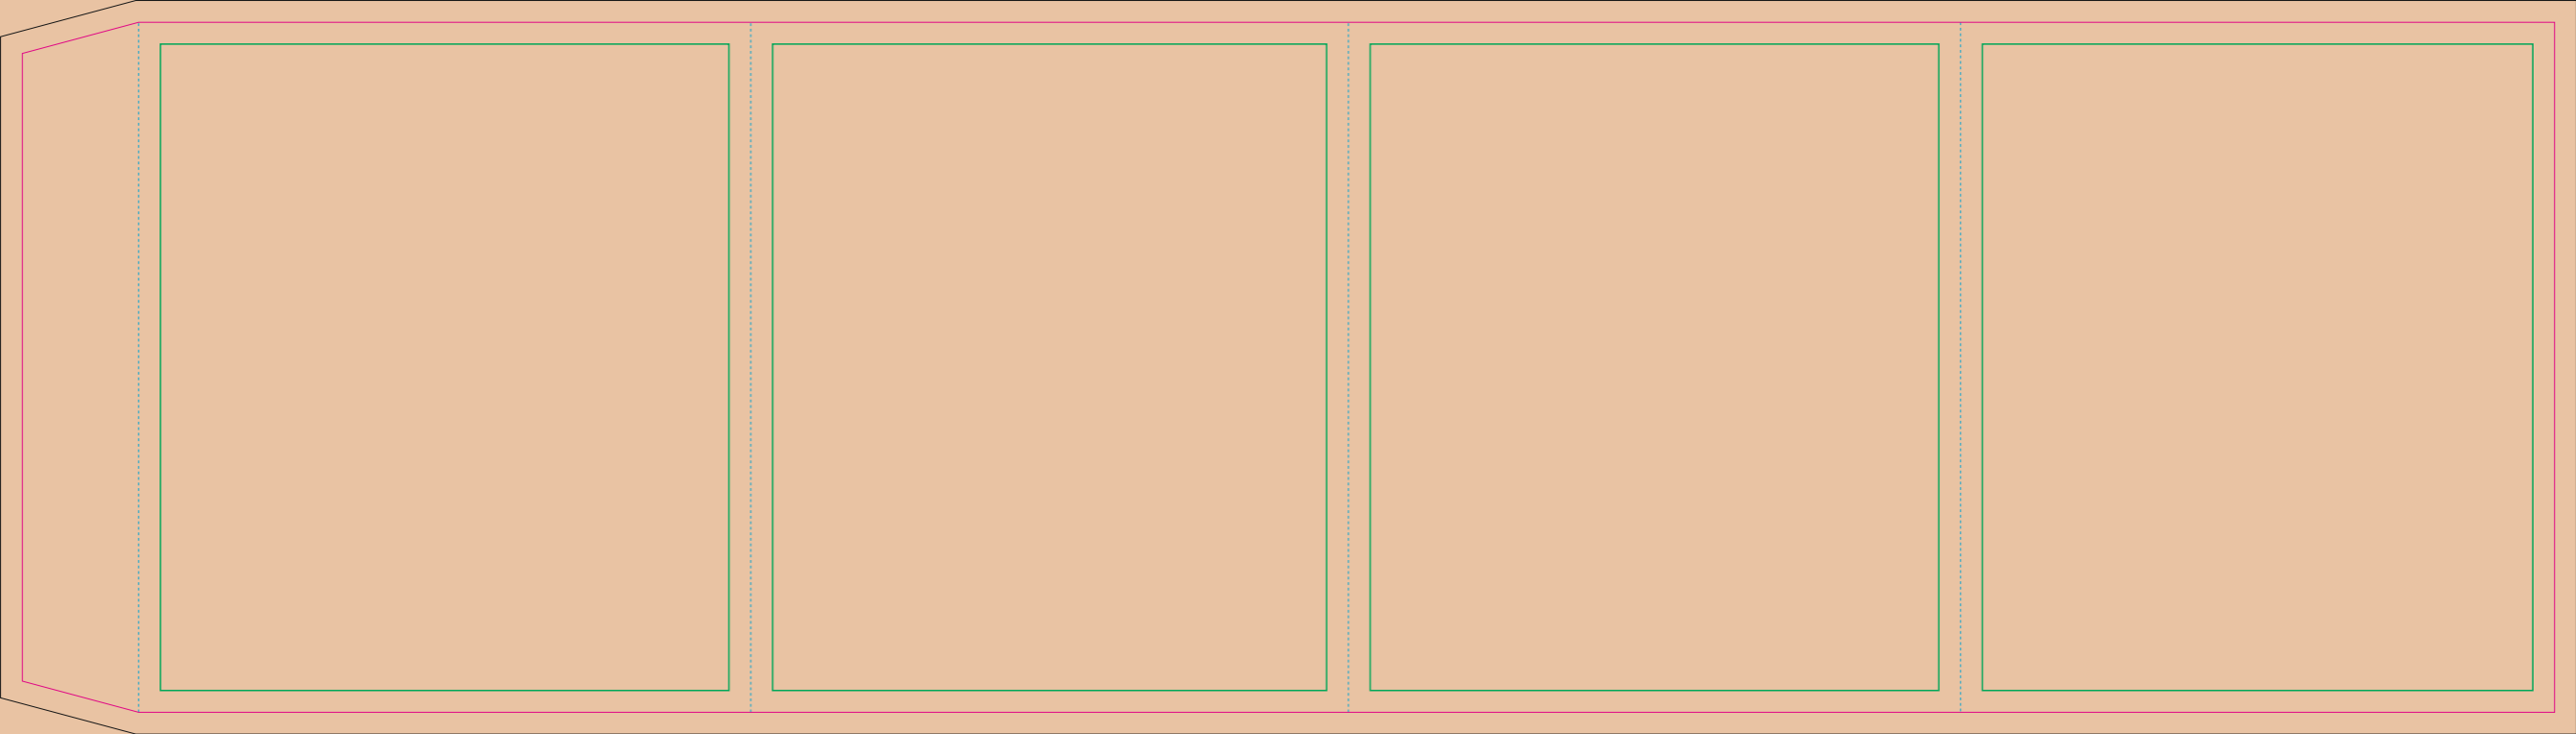

Kraft Paper Sleeve

The size of the paper sleeve is for reference only as product packaging size may vary.

BACK

FRONT

- Margin
- Edge of product
- Bleed limit 3-3 mm (background must fill it)
- - - - - Fold line

resolution: min. 300 DPI
colours: CMYK
formats: TIFF, PDF, EPS, AI, CDR

The green line indicates the area all non-background object-texts, logos, etc.
The pink outline the maximum size of graphic visible on the product.
The black line indicates the size of the required graphics including bleed.
The blue line indicates the folding.