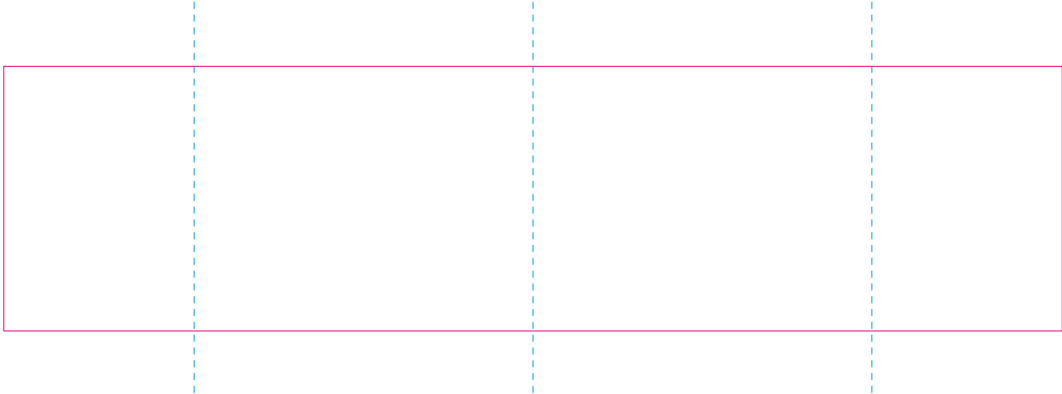

C, WPC

— Edge of graphics
- - - centerlines

resolution: min. 300 DPI
colours: CMYK
formats: TIFF, PDF, EPS, AI, CDR

The pink outline the maximum size of graphic visible on the product.
The blue dash line indicates the center line of the left, right and middle side of object.

Corrugated cardboard box

- Margin
- Edge of product
- Bleed limit 5-5 mm (background must fill it)
- - - - - Fold line

resolution: min. 300 DPI
colours: CMYK
formats: TIFF, PDF, EPS, AI, CDR

The green line indicates the area all non-background object-texts, logos, etc.
The pink outline the maximum size of graphic visible on the product.
The black line indicates the size of the required graphics including bleed.
The blue line indicates the folding.

Kraft corrugated cardboard box

- Margin
- Edge of product
- Bleed limit 5-5 mm (background must fill it)
- - - - - Fold line

resolution: min. 300 DPI
colours: CMYK
formats: TIFF, PDF, EPS, AI, CDR

The green line indicates the area all non-background object-texts, logos, etc.
The pink outline the maximum size of graphic visible on the product.
The black line indicates the size of the required graphics including bleed.
The blue line indicates the folding.

resolution: min. 300 DPI
colours: CMYK
formats: TIFF, PDF, EPS, AI, CDR

The green line indicates the area all non-background object-texts, logos, etc.
The pink outline the maximum size of graphic visible on the product.
The black line indicates the size of the required graphics including bleed.
The blue line indicates the folding.