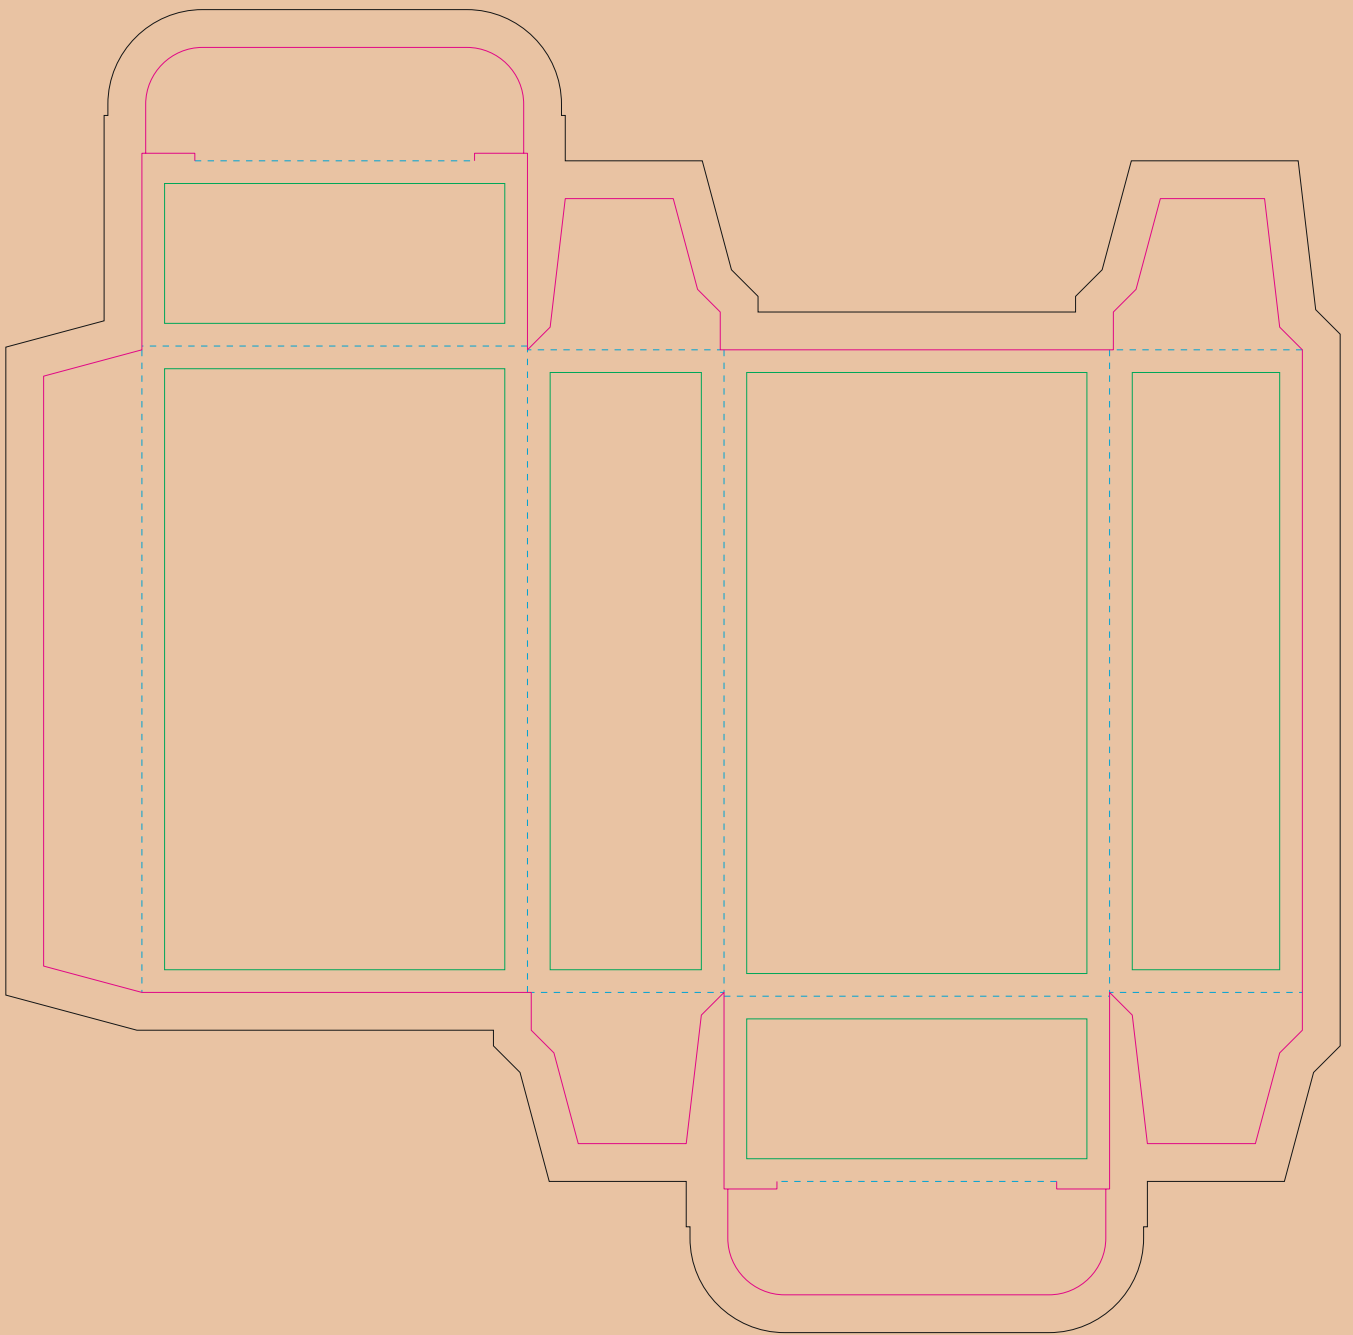

# Paperboard box

- Margin
- Edge of product
- Bleed limit 5-5 mm (background must fill it)
- - - - - Fold line

resolution: min. 300DPI

colours: CMYK

formats: TIFF, PDF, EPS, AI, CDR

The green line indicates the area all non-background object - texts, logos, etc.  
The pink outline the maximum size of graphic visible on the product.  
The black line indicates the size of the required graphics including bleed.

# Kraft Paperboard box

- Margin
- Edge of product
- Bleed limit 5-5 mm (background must fill it)
- - - - - Fold line

resolution: min. 300DPI

colours: CMYK

formats: TIFF, PDF, EPS, AI, CDR

The green line indicates the area all non-background object - texts, logos, etc.  
The pink outline the maximum size of graphic visible on the product.  
The black line indicates the size of the required graphics including bleed.