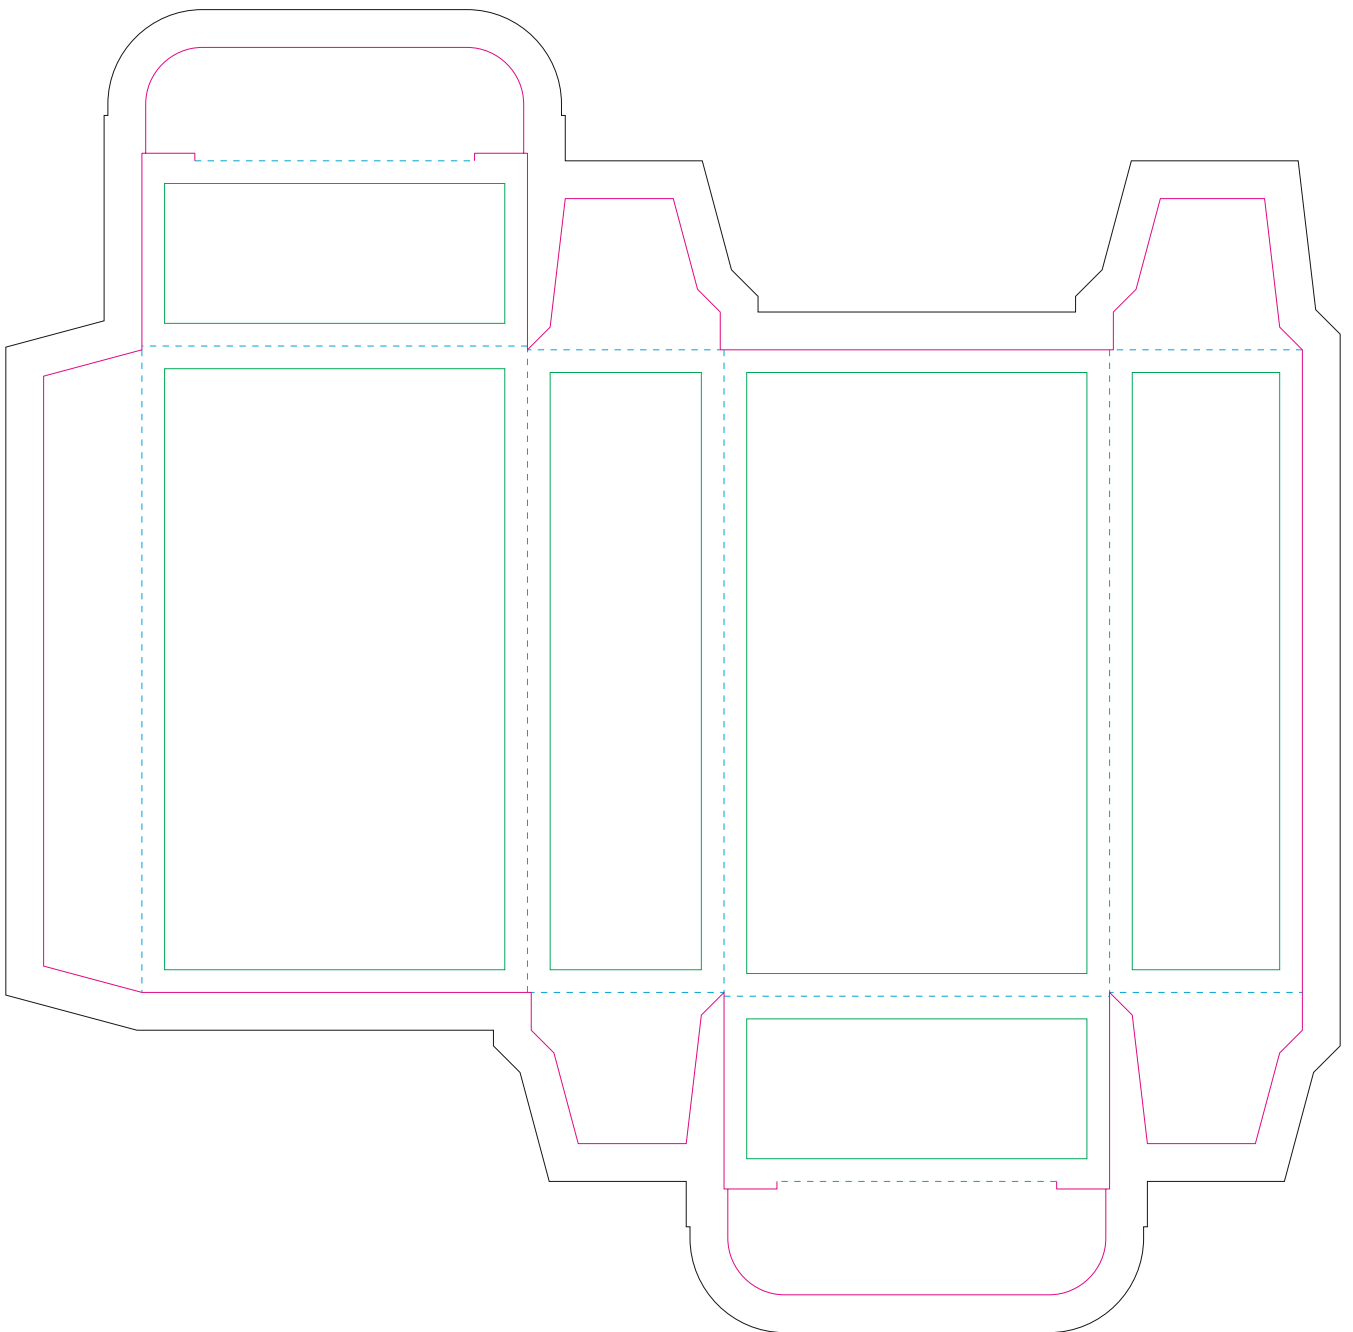

# Paperboard box

- Margin
- Edge of product
- Bleed limit 5-5 mm (background must fill it)
- - - - - Fold line

resolution: min. 300DPI

colours: CMYK

formats: TIFF, PDF, EPS, AI, CDR

The green line indicates the area all non-background object - texts, logos, etc.  
The pink outline the maximum size of graphic visible on the product.  
The black line indicates the size of the required graphics including bleed.

# Kraft Paperboard box

- Margin
- Edge of product
- Bleed limit 5-5 mm (background must fill it)
- - - - - Fold line

resolution: min. 300DPI

colours: CMYK

formats: TIFF, PDF, EPS, AI, CDR

The green line indicates the area all non-background object - texts, logos, etc.  
The pink outline the maximum size of graphic visible on the product.  
The black line indicates the size of the required graphics including bleed.