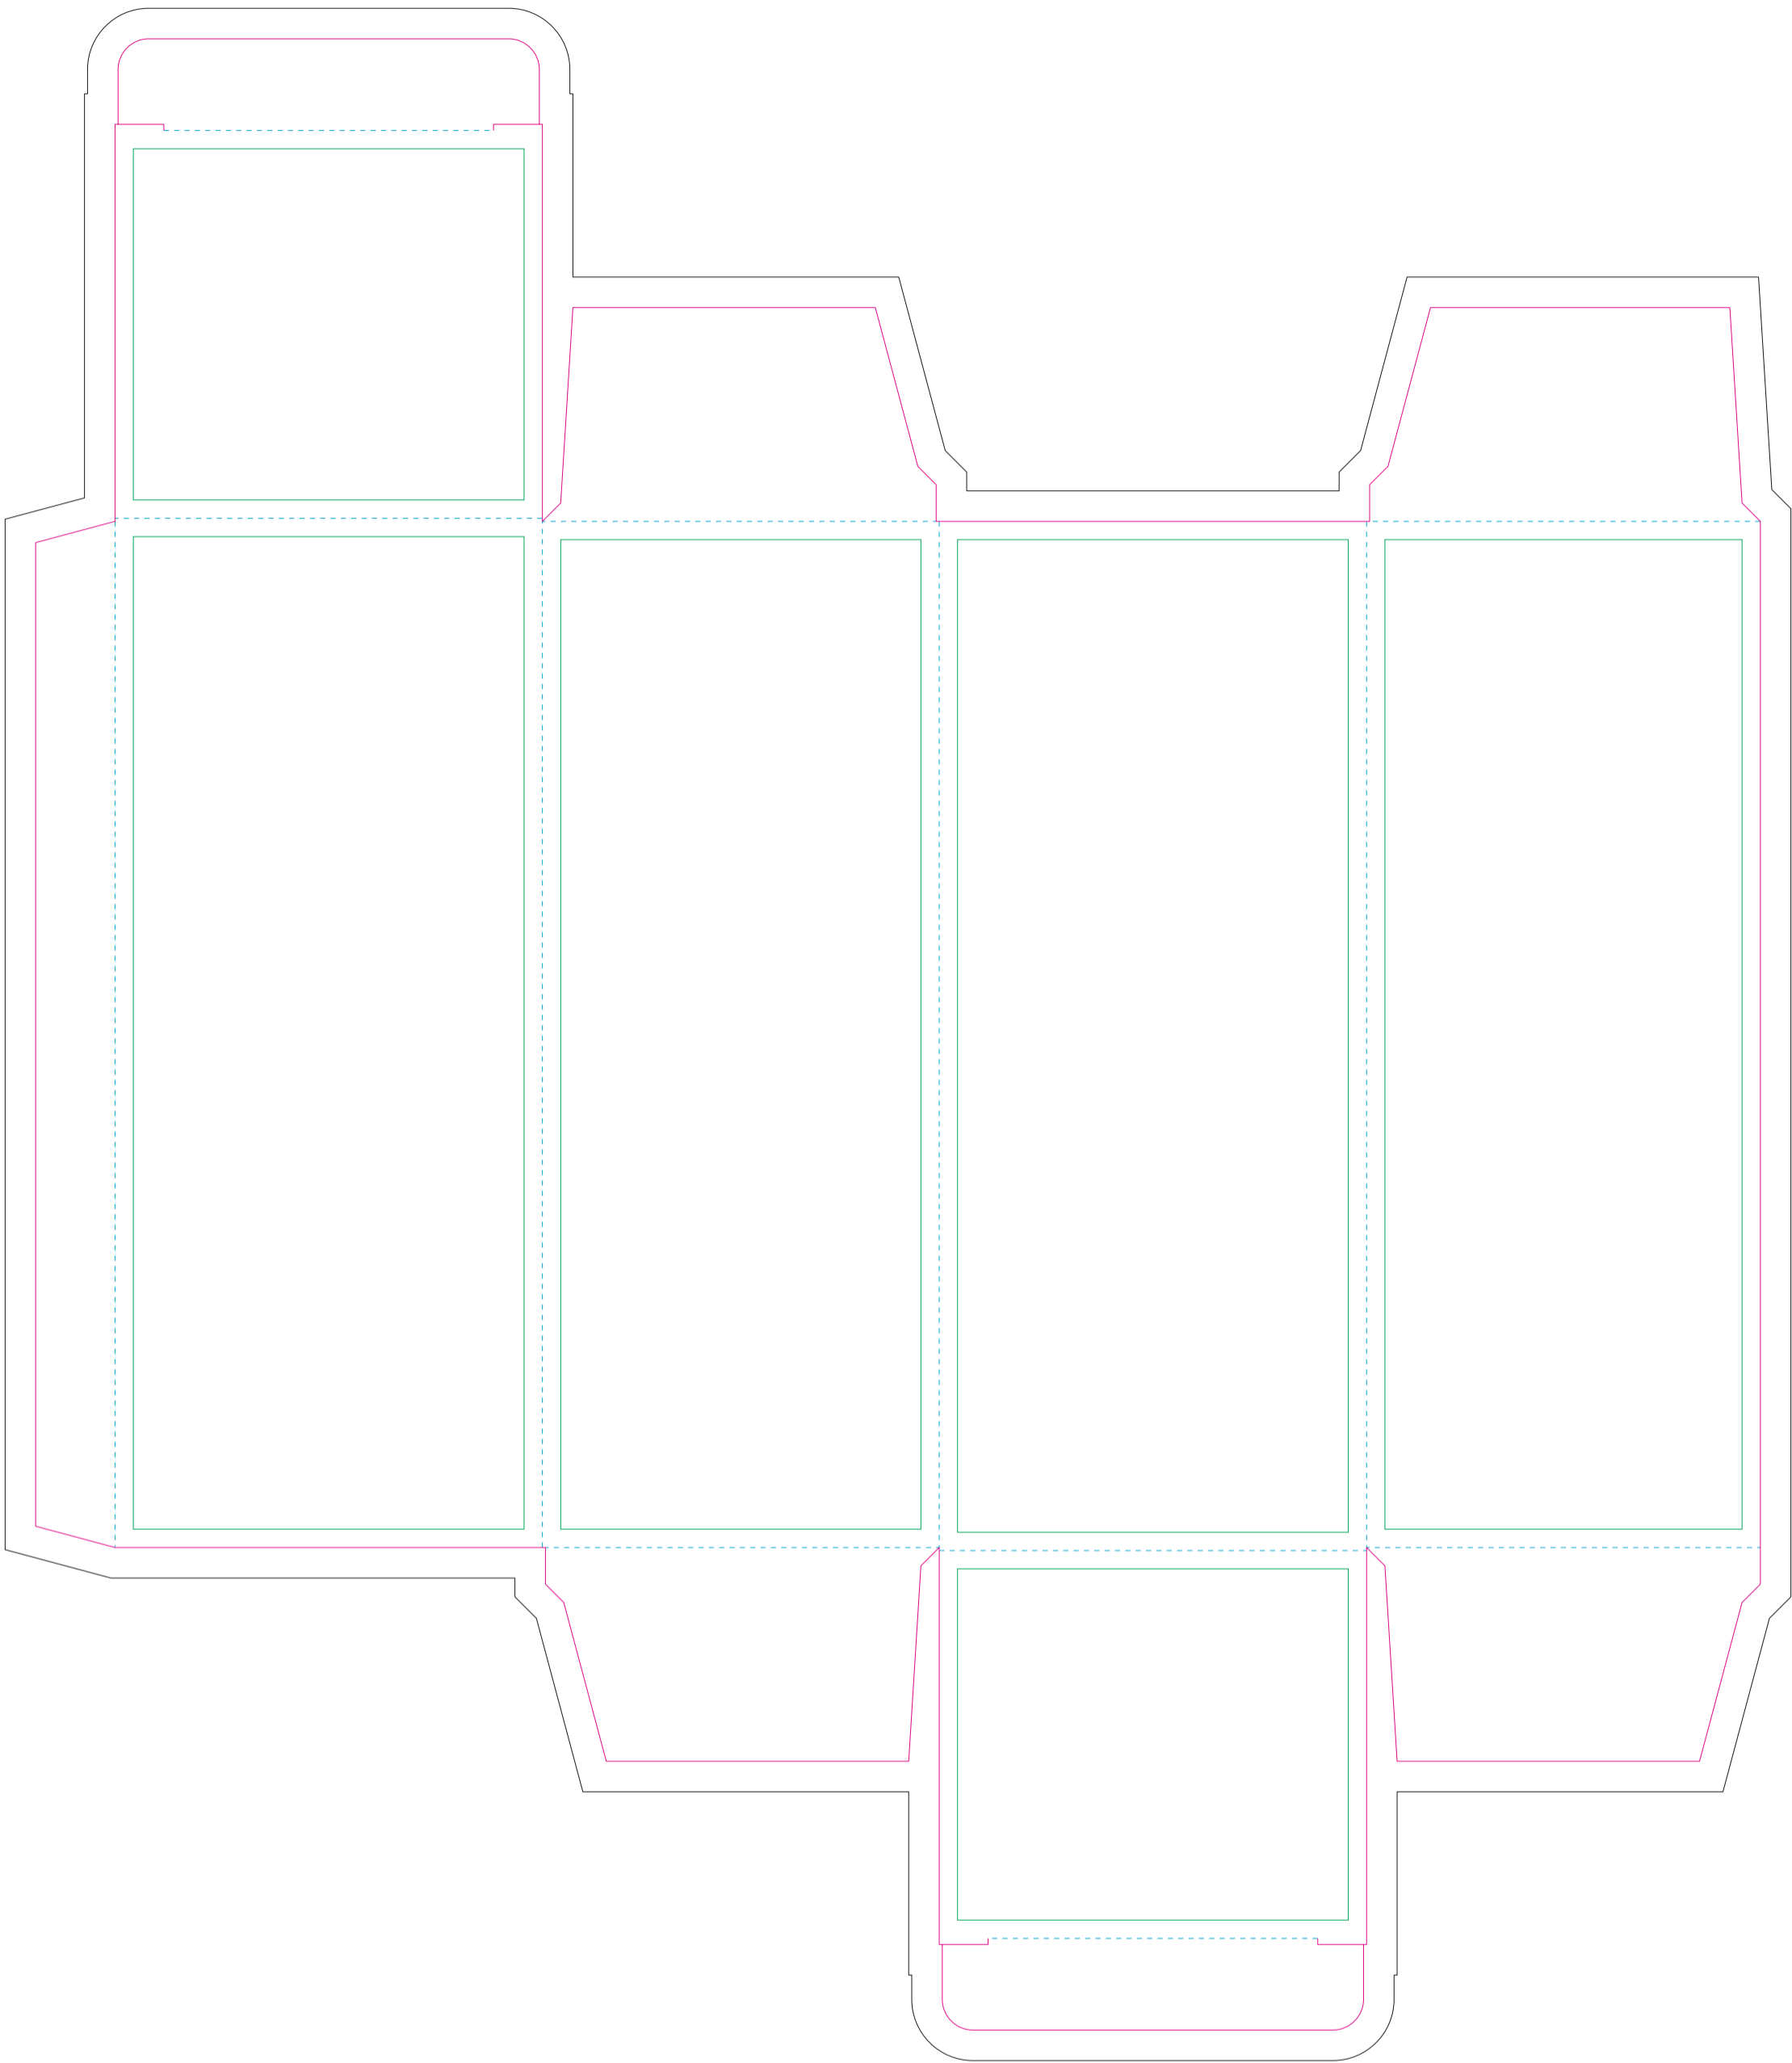

Paperboard box

- Margin
- Edge of product
- Bleed limit 5-5 mm (background must fill it)
- - - - - Fold line

resolution: min. 300DPI

colours: CMYK

formats: TIFF, PDF, EPS, AI, CDR

The green line indicates the area all non-background object - texts, logos, etc.

The pink outline the maximum size of graphic visible on the product.

The black line indicates the size of the required graphics including bleed.

Kraft Paperboard box

- Margin
- Edge of product
- Bleed limit 5-5 mm (background must fill it)
- - - - - Fold line

resolution: min. 300DPI

colours: CMYK

formats: TIFF, PDF, EPS, AI, CDR

The green line indicates the area all non-background object - texts, logos, etc.

The pink outline the maximum size of graphic visible on the product.

The black line indicates the size of the required graphics including bleed.