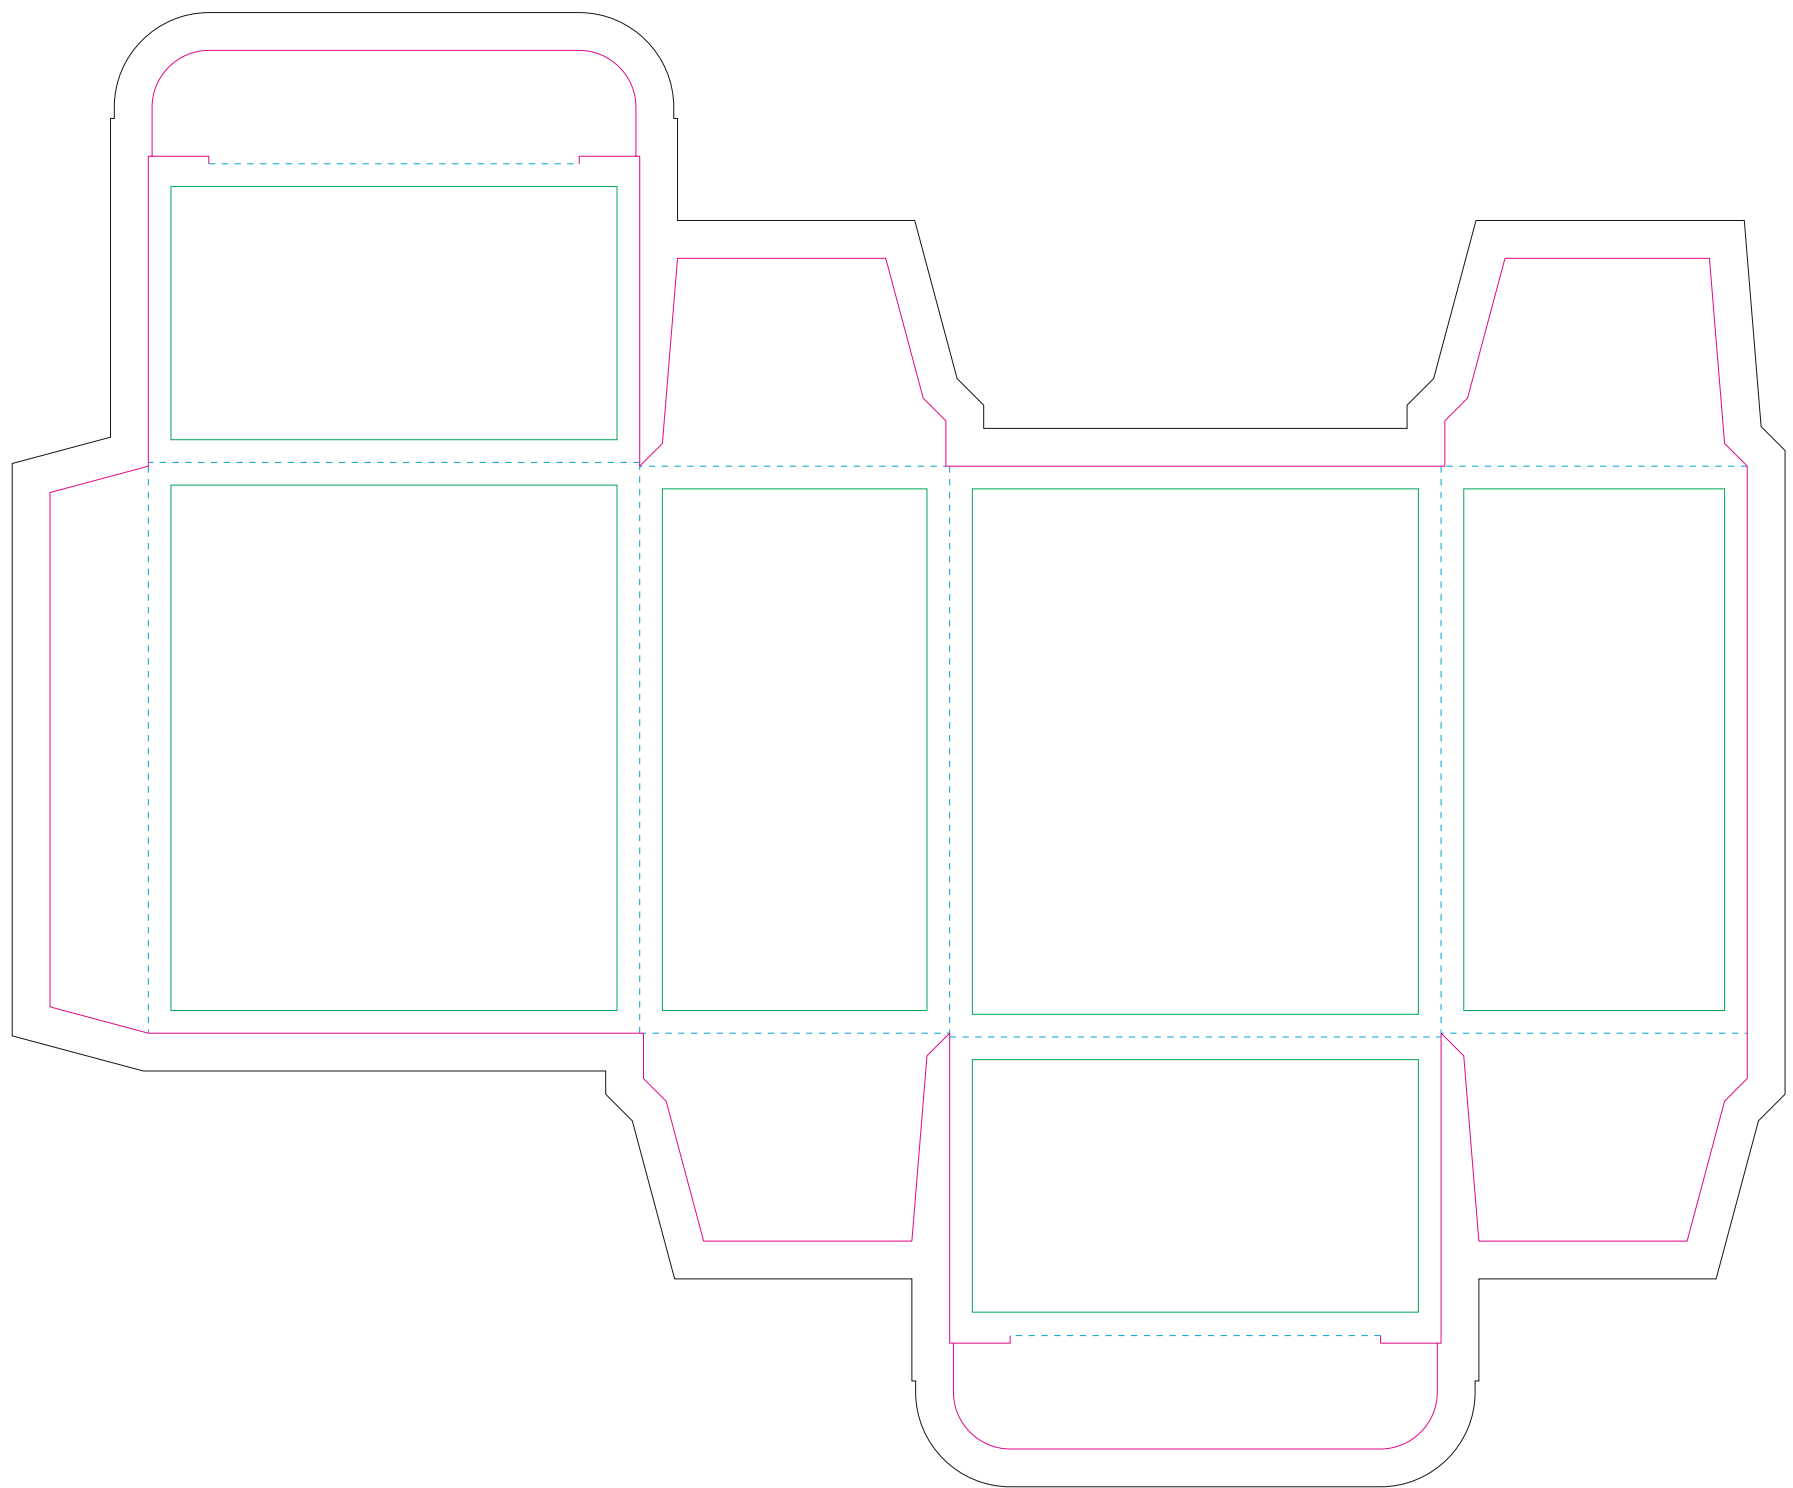

ER1

———— Edge of graphics

----- Centerlines

file format: vector

colours: in one color

formats: PDF, EPS, AI, CDR

The pink outline the maximum size of graphic visible on the product.

The blue dash line indicates the center line of the left, right and middle side of object.

Paperboard box

- Margin
- Edge of product
- Bleed limit 5-5 mm (background must fill it)
- - - - - Fold line

resolution: min. 300DPI

colours: CMYK

formats: TIFF, PDF, EPS, AI, CDR

The green line indicates the area all non-background object - texts, logos, etc.

The pink outline the maximum size of graphic visible on the product.

The black line indicates the size of the required graphics including bleed.

Kraft Paperboard box

- Margin
- Edge of product
- Bleed limit 5-5 mm (background must fill it)
- - - - - Fold line

resolution: min. 300DPI
colours: CMYK
formats: TIFF, PDF, EPS, AI, CDR

The green line indicates the area all non-background object - texts, logos, etc.
The pink outline the maximum size of graphic visible on the product.
The black line indicates the size of the required graphics including bleed.