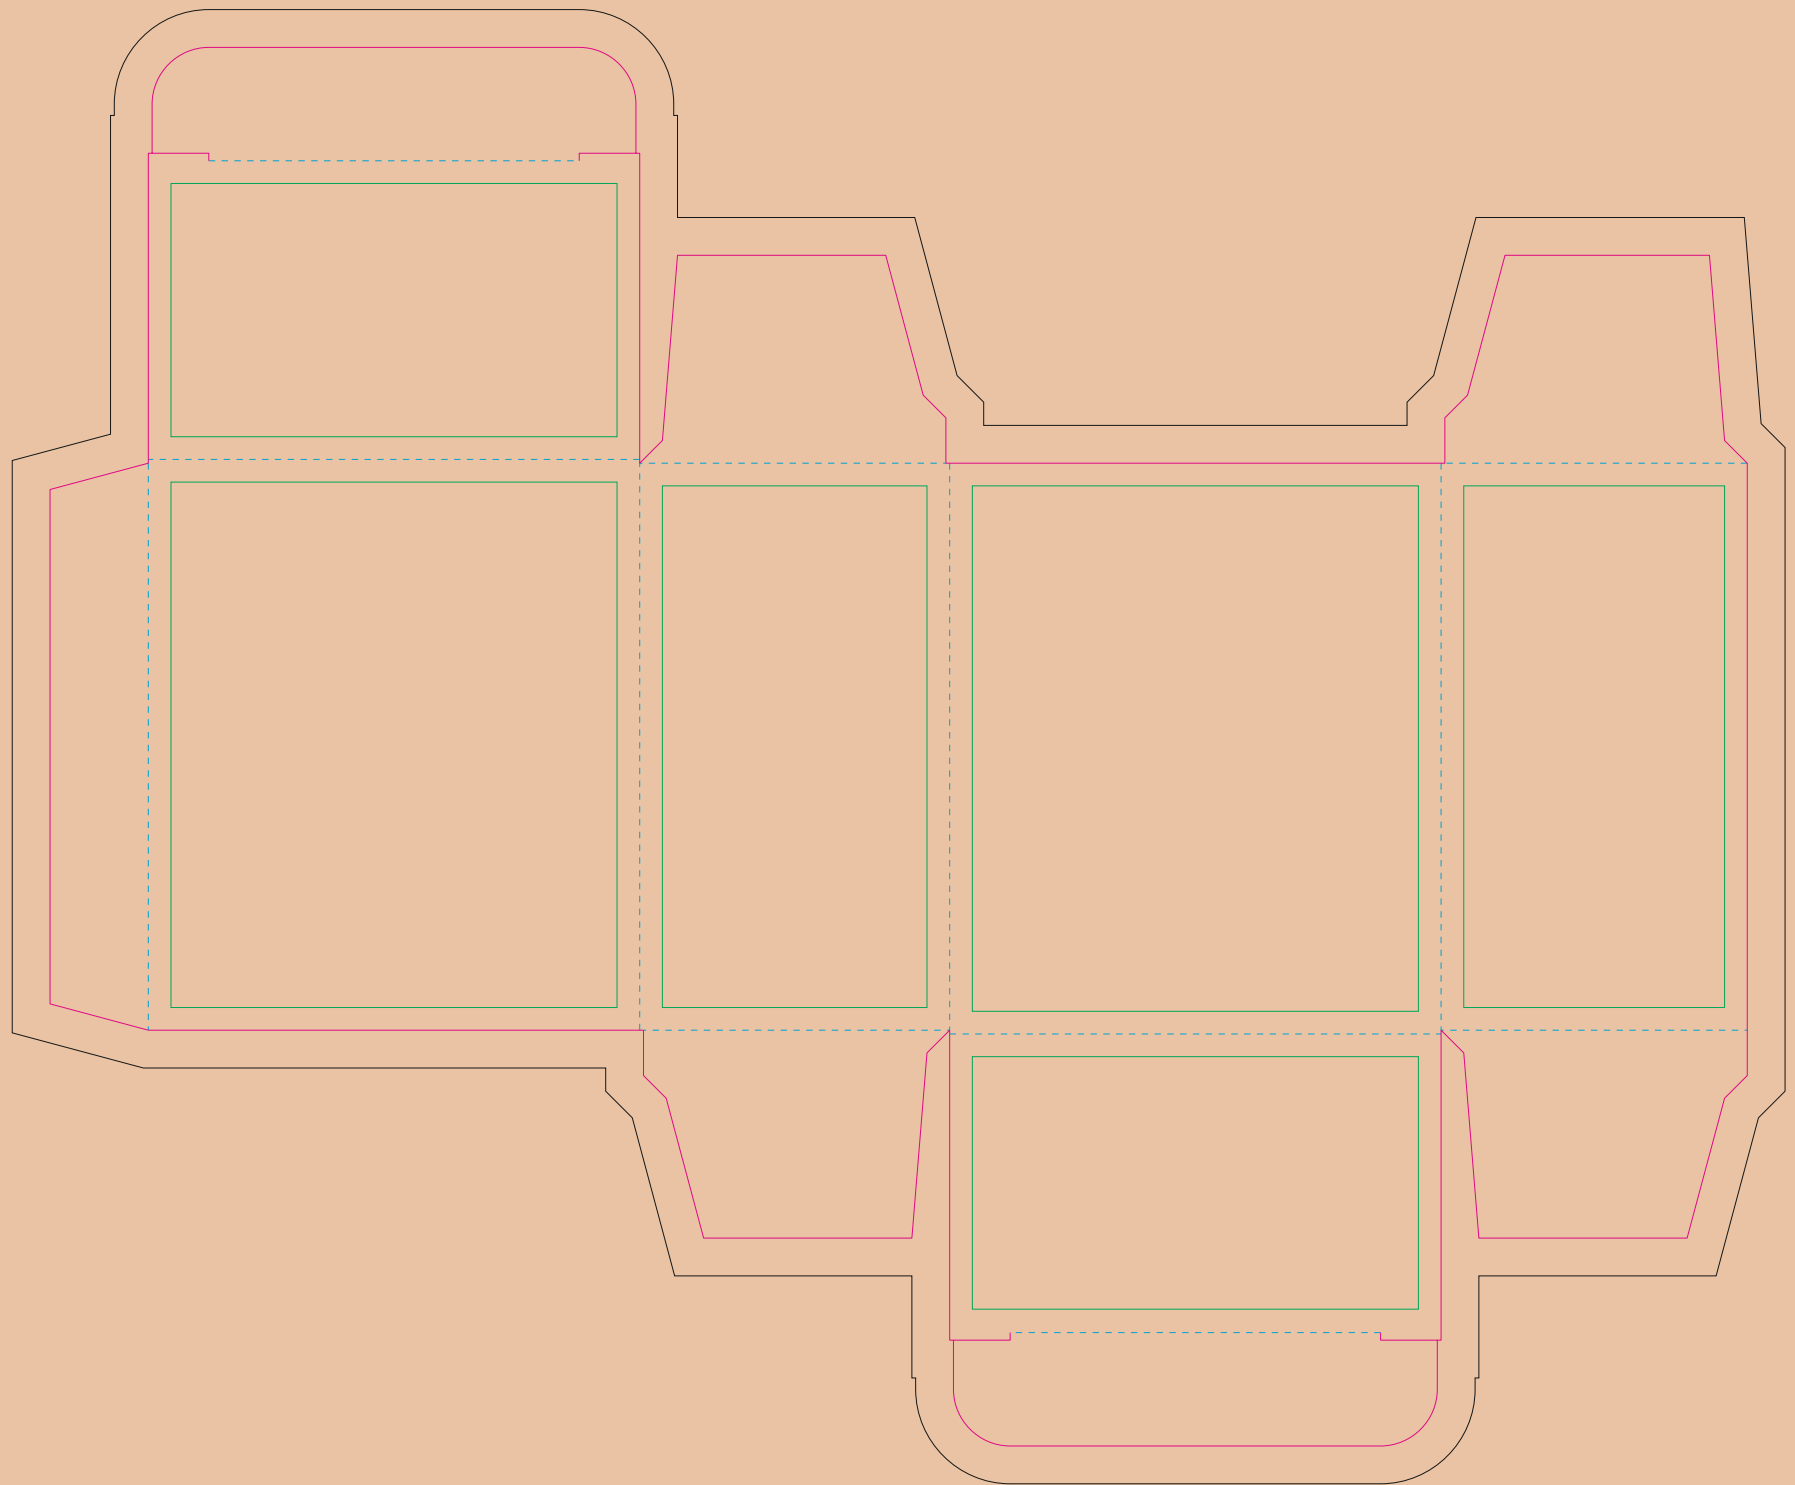

ER1

———— Edge of graphics

----- Centerlines

file format: vector

colours: in one color

formats: PDF, EPS, AI, CDR

The pink outline the maximum size of graphic visible on the product.

The blue dash line indicates the center line of the left, right and middle side of object.

Paperboard box

- Margin
- Edge of product
- Bleed limit 5-5 mm (background must fill it)
- - - - - Fold line

resolution: min. 300DPI

colours: CMYK

formats: TIFF, PDF, EPS, AI, CDR

The green line indicates the area all non-background object - texts, logos, etc.

The pink outline the maximum size of graphic visible on the product.

The black line indicates the size of the required graphics including bleed.

Kraft Paperboard box

- Margin
- Edge of product
- Bleed limit 5-5 mm (background must fill it)
- - - - - Fold line

resolution: min. 300DPI
colours: CMYK
formats: TIFF, PDF, EPS, AI, CDR

The green line indicates the area all non-background object - texts, logos, etc.
The pink outline the maximum size of graphic visible on the product.
The black line indicates the size of the required graphics including bleed.