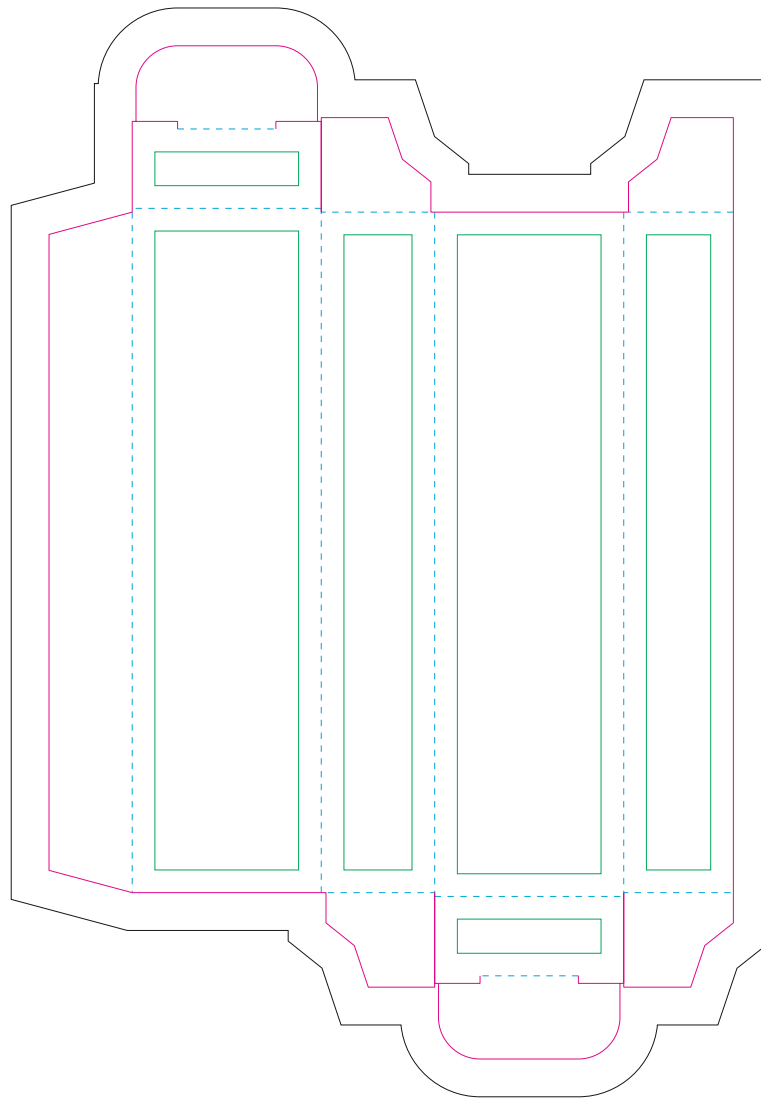

# Paperboard box

- Margin
- Edge of product
- Bleed limit 5-5 mm (background must fill it)
- - - - Fold line

resolution: min. 300DPI

colours: CMYK

formats: TIFF, PDF, EPS, AI, CDR

The green line indicates the area all non-background object - texts, logos, etc.  
The pink outline the maximum size of graphic visible on the product.  
The black line indicates the size of the required graphics including bleed.

# Kraft Paperboard box

- Margin
- Edge of product
- Bleed limit 5-5 mm (background must fill it)
- Fold line

resolution: min. 300DPI

colours: CMYK

formats: TIFF, PDF, EPS, AI, CDR

The green line indicates the area all non-background object - texts, logos, etc.  
The pink outline the maximum size of graphic visible on the product.  
The black line indicates the size of the required graphics including bleed.