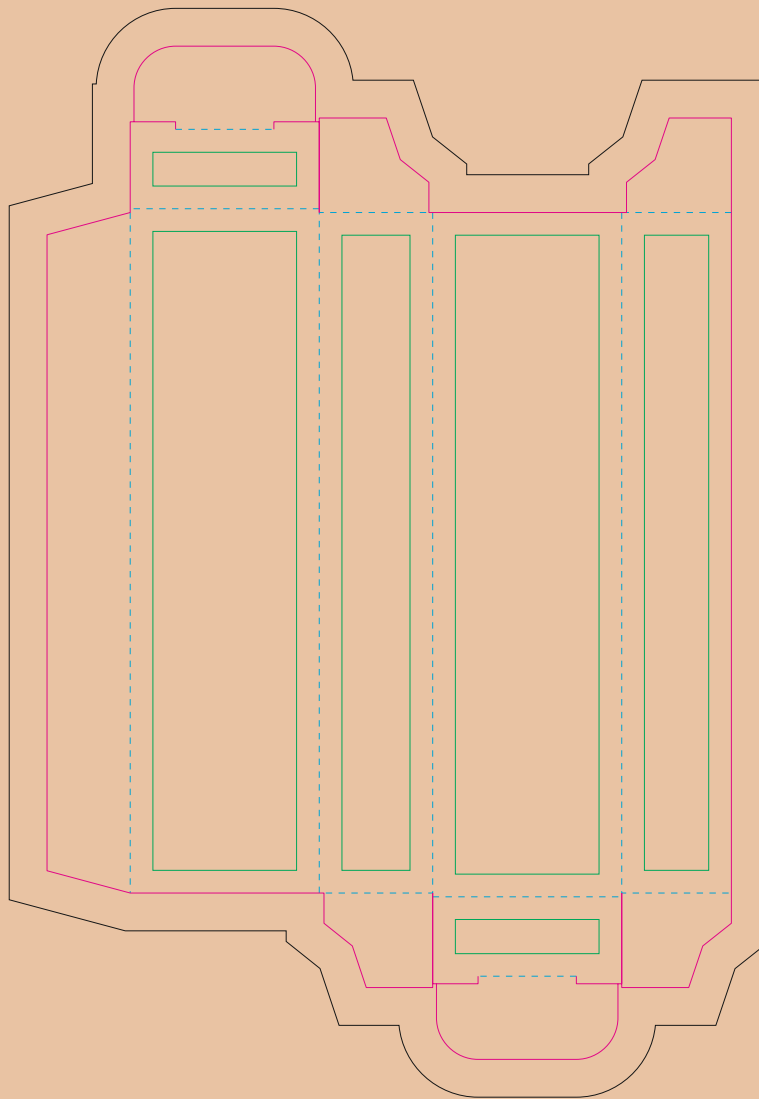

# Paperboard box

- Margin
- Edge of product
- Bleed limit 5-5 mm (background must fill it)
- - - - Fold line

resolution: min. 300DPI

colours: CMYK

formats: TIFF, PDF, EPS, AI, CDR

The green line indicates the area all non-background object - texts, logos, etc.  
The pink outline the maximum size of graphic visible on the product.  
The black line indicates the size of the required graphics including bleed.

# Kraft Paperboard box

- Margin
- Edge of product
- Bleed limit 5-5 mm (background must fill it)
- Fold line

resolution: min. 300DPI

colours: CMYK

formats: TIFF, PDF, EPS, AI, CDR

The green line indicates the area all non-background object - texts, logos, etc.  
The pink outline the maximum size of graphic visible on the product.  
The black line indicates the size of the required graphics including bleed.