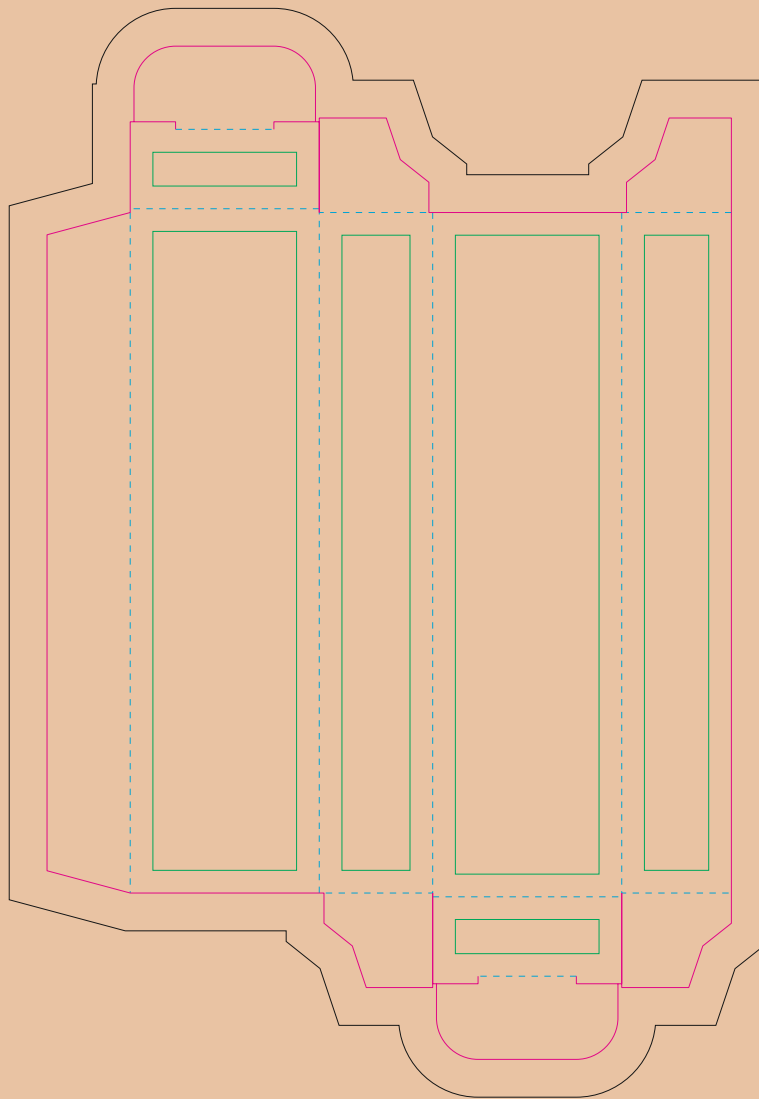

# Paperboard box

- Margin
- Edge of product
- Bleed limit 5-5 mm (background must fill it)
- - - - - Fold line

resolution: min. 300DPI

colours: CMYK

formats: TIFF, PDF, EPS, AI, CDR

The green line indicates the area all non-background object - texts, logos, etc.  
The pink outline the maximum size of graphic visible on the product.  
The black line indicates the size of the required graphics including bleed.

# Kraft Paperboard box

- Margin
- Edge of product
- Bleed limit 5-5 mm (background must fill it)
- Fold line

resolution: min. 300DPI

colours: CMYK

formats: TIFF, PDF, EPS, AI, CDR

The green line indicates the area all non-background object - texts, logos, etc.  
The pink outline the maximum size of graphic visible on the product.  
The black line indicates the size of the required graphics including bleed.