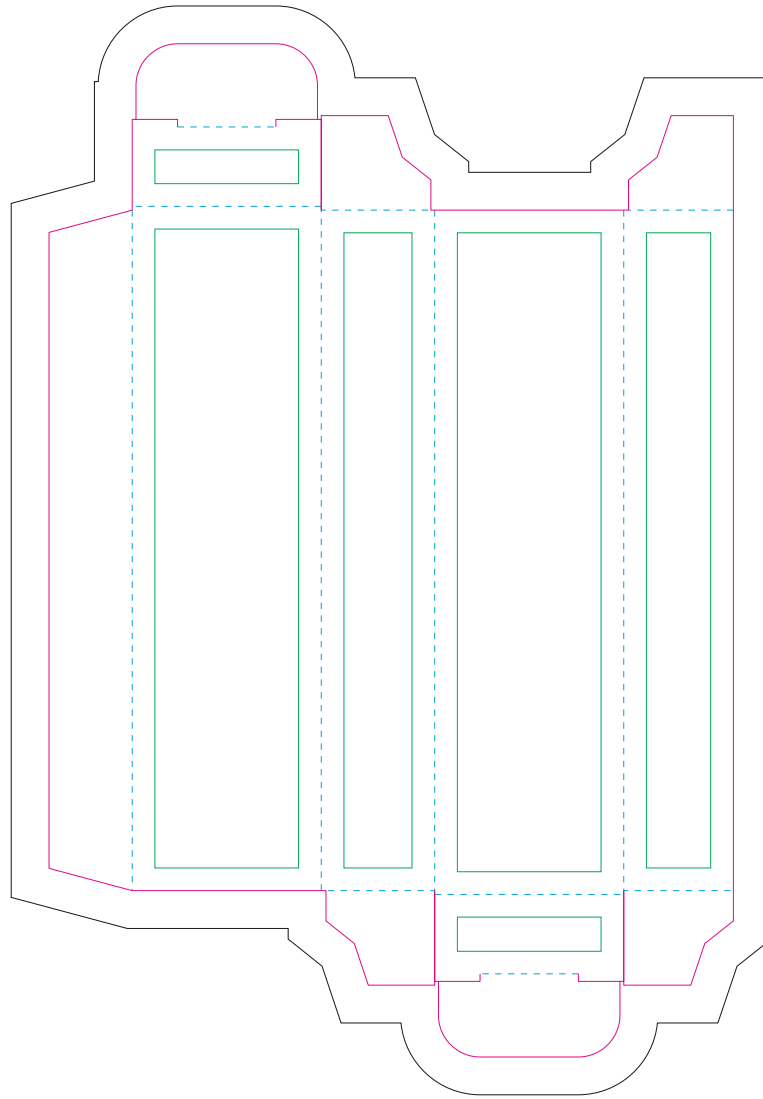

# Paperboard box

- Margin
- Edge of product
- Bleed limit 5-5 mm (background must fill it)
- - - - - Fold line

resolution: min. 300DPI

colours: CMYK

formats: TIFF, PDF, EPS, AI, CDR

The green line indicates the area all non-background object - texts, logos, etc.  
The pink outline the maximum size of graphic visible on the product.  
The black line indicates the size of the required graphics including bleed.

# Kraft Paperboard box

- Margin
- Edge of product
- Bleed limit 5-5 mm (background must fill it)
- Fold line

resolution: min. 300DPI

colours: CMYK

formats: TIFF, PDF, EPS, AI, CDR

The green line indicates the area all non-background object - texts, logos, etc.  
The pink outline the maximum size of graphic visible on the product.  
The black line indicates the size of the required graphics including bleed.