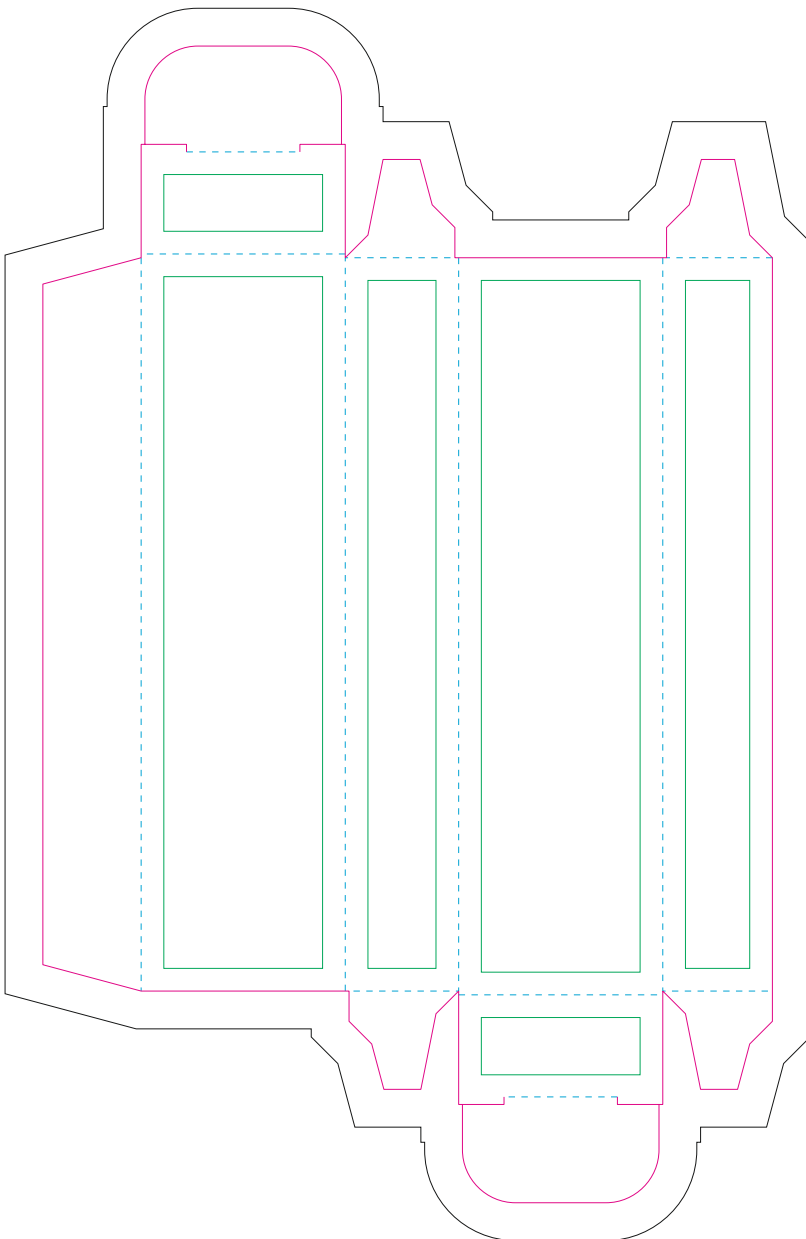

# Paperboard box

- Margin
- Edge of product
- Bleed limit 5-5 mm (background must fill it)
- - - - - Fold line

resolution: min. 300DPI

colours: CMYK

formats: TIFF, PDF, EPS, AI, CDR

The green line indicates the area all non-background object - texts, logos, etc.  
The pink outline the maximum size of graphic visible on the product.  
The black line indicates the size of the required graphics including bleed.

# Kraft Paperboard box

- Margin
- Edge of product
- Bleed limit 5-5 mm (background must fill it)
- - - - - Fold line

resolution: min. 300DPI  
colours: CMYK  
formats: TIFF, PDF, EPS, AI, CDR

The green line indicates the area all non-background object - texts, logos, etc.  
The pink outline the maximum size of graphic visible on the product.  
The black line indicates the size of the required graphics including bleed.