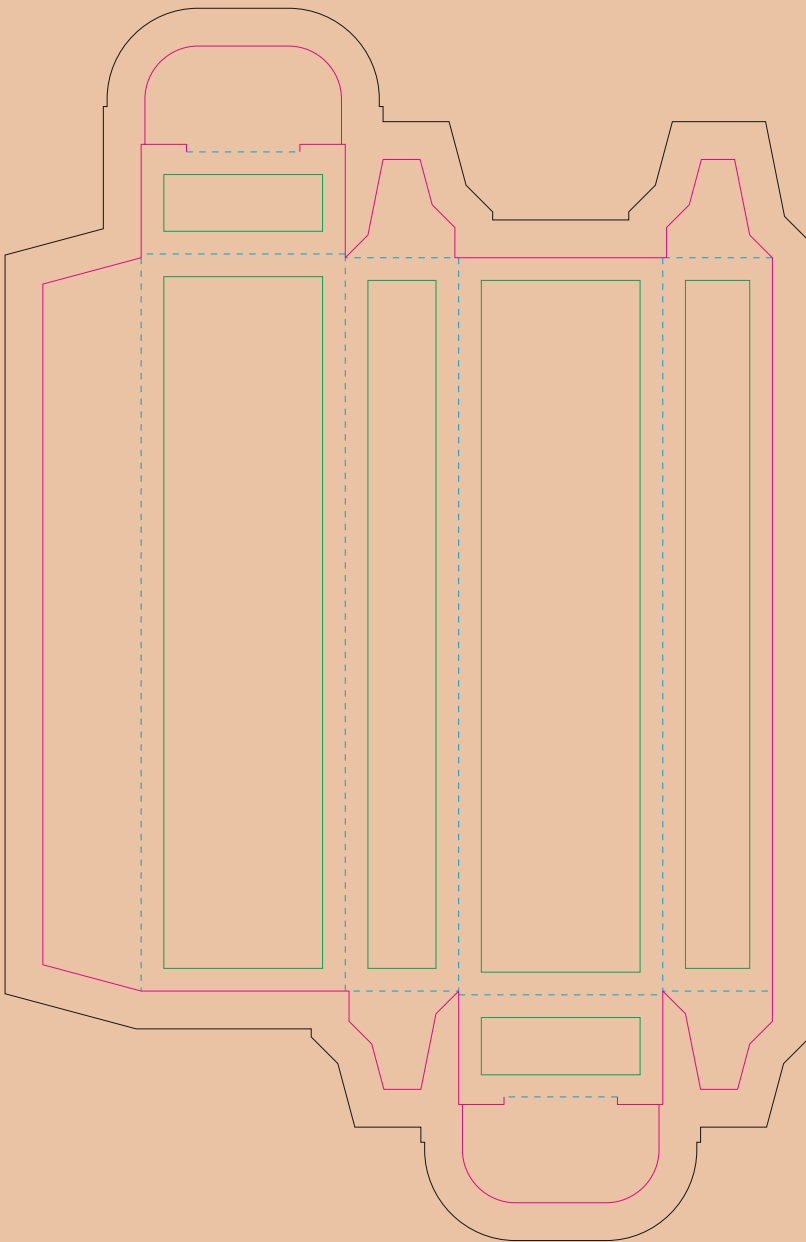

# Paperboard box

- Margin
- Edge of product
- Bleed limit 5-5 mm (background must fill it)
- - - - - Fold line

resolution: min. 300DPI

colours: CMYK

formats: TIFF, PDF, EPS, AI, CDR

The green line indicates the area all non-background object - texts, logos, etc.  
The pink outline the maximum size of graphic visible on the product.  
The black line indicates the size of the required graphics including bleed.

# Kraft Paperboard box

- Margin
- Edge of product
- Bleed limit 5-5 mm (background must fill it)
- - - - - Fold line

resolution: min. 300DPI  
colours: CMYK  
formats: TIFF, PDF, EPS, AI, CDR

The green line indicates the area all non-background object - texts, logos, etc.  
The pink outline the maximum size of graphic visible on the product.  
The black line indicates the size of the required graphics including bleed.