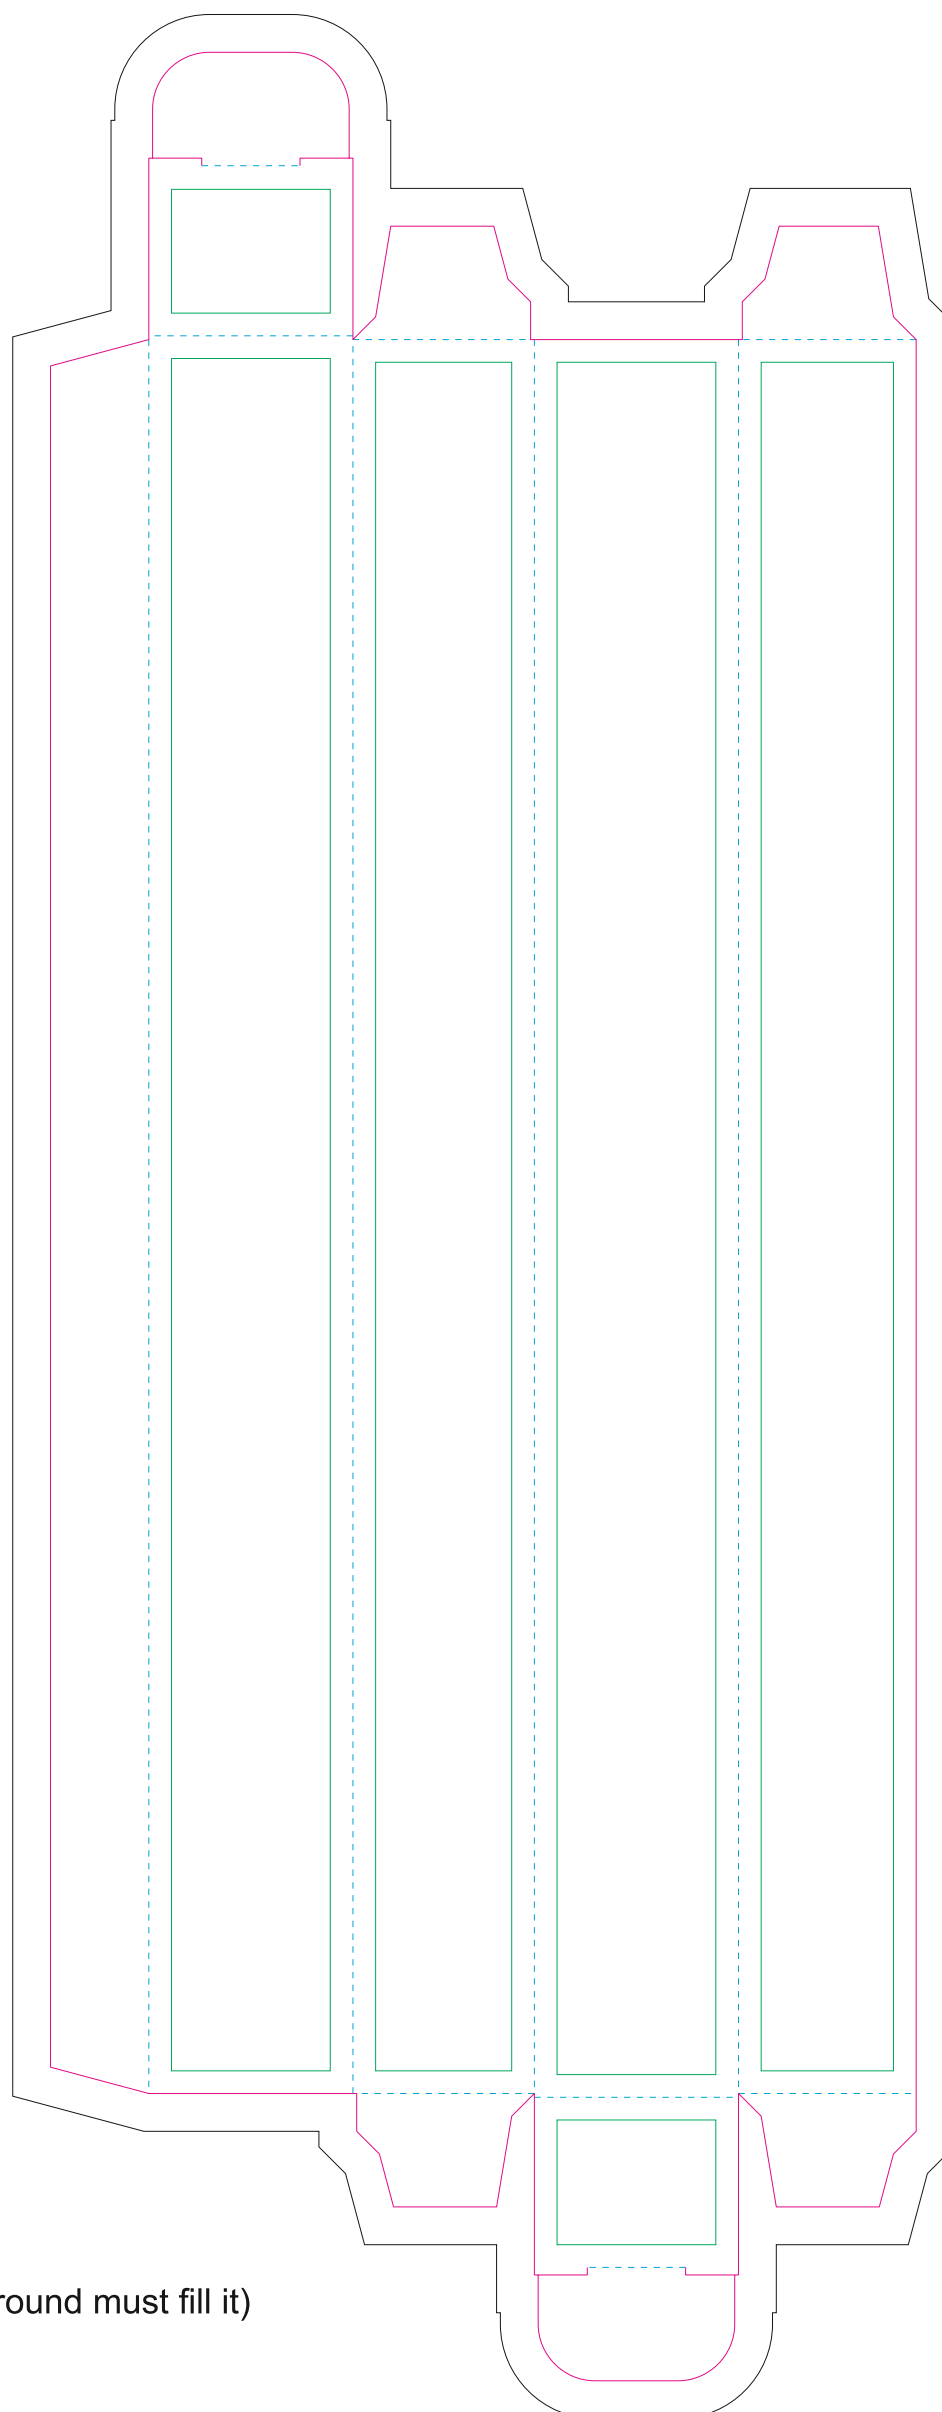

# Paperboard box

- Margin
- Edge of product
- Bleed limit 5-5 mm (background must fill it)
- - - - - Fold line

resolution: min. 300DPI  
colours: CMYK  
formats: TIFF, PDF, EPS, AI, CDR

The green line indicates the area all non-background object - texts, logos, etc.  
The pink outline the maximum size of graphic visible on the product.  
The black line indicates the size of the required graphics including bleed.

# Kraft Paperboard box

- Margin
- Edge of product
- Bleed limit 5-5 mm (background must fill it)
- - - - - Fold line

resolution: min. 300DPI  
colours: CMYK  
formats: TIFF, PDF, EPS, AI, CDR

The green line indicates the area all non-background object - texts, logos, etc.  
The pink outline the maximum size of graphic visible on the product.  
The black line indicates the size of the required graphics including bleed.