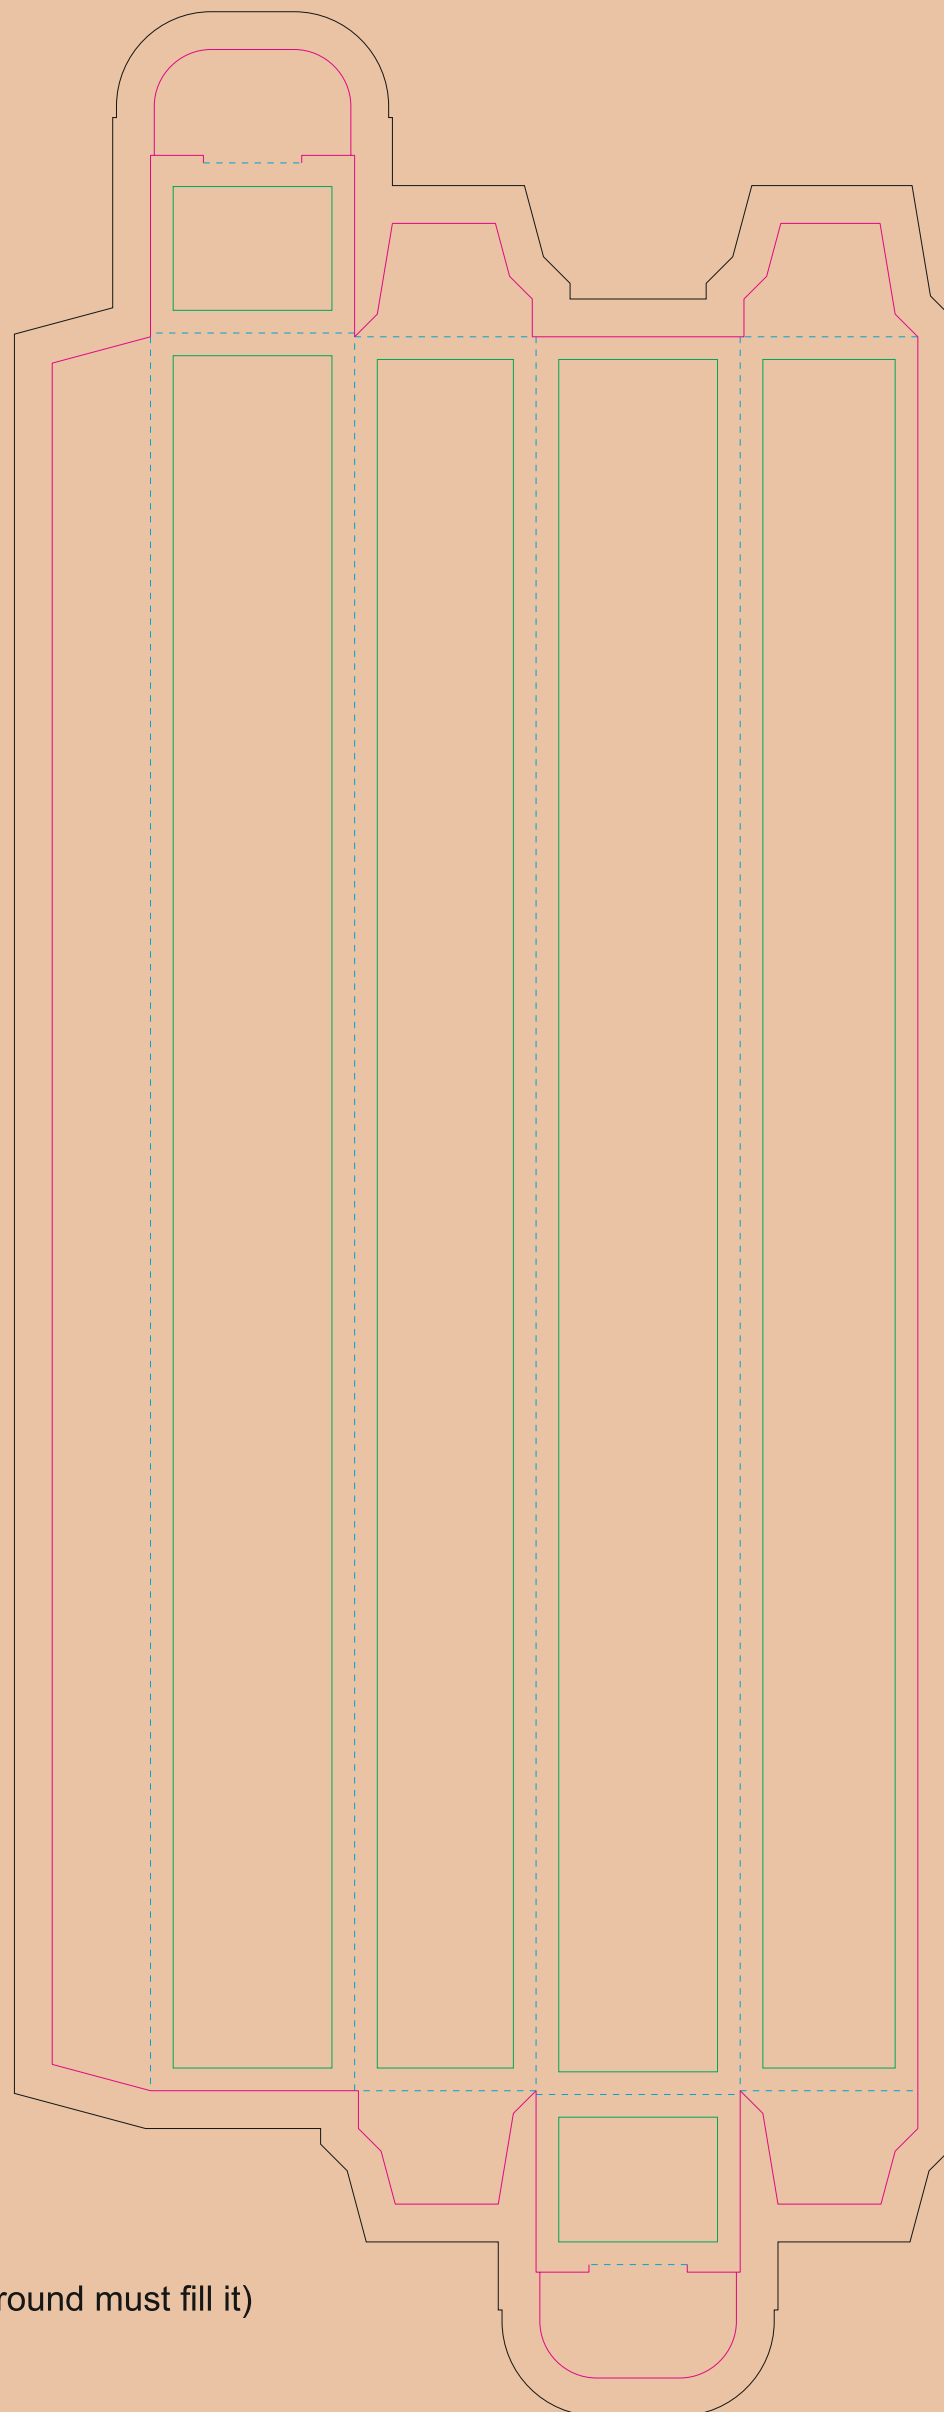

# Paperboard box

- Margin
- Edge of product
- Bleed limit 5-5 mm (background must fill it)
- - - - - Fold line

resolution: min. 300DPI  
colours: CMYK  
formats: TIFF, PDF, EPS, AI, CDR

The green line indicates the area all non-background object - texts, logos, etc.  
The pink outline the maximum size of graphic visible on the product.  
The black line indicates the size of the required graphics including bleed.

# Kraft Paperboard box

- Margin
- Edge of product
- Bleed limit 5-5 mm (background must fill it)
- - - - - Fold line

resolution: min. 300DPI  
colours: CMYK  
formats: TIFF, PDF, EPS, AI, CDR

The green line indicates the area all non-background object - texts, logos, etc.  
The pink outline the maximum size of graphic visible on the product.  
The black line indicates the size of the required graphics including bleed.