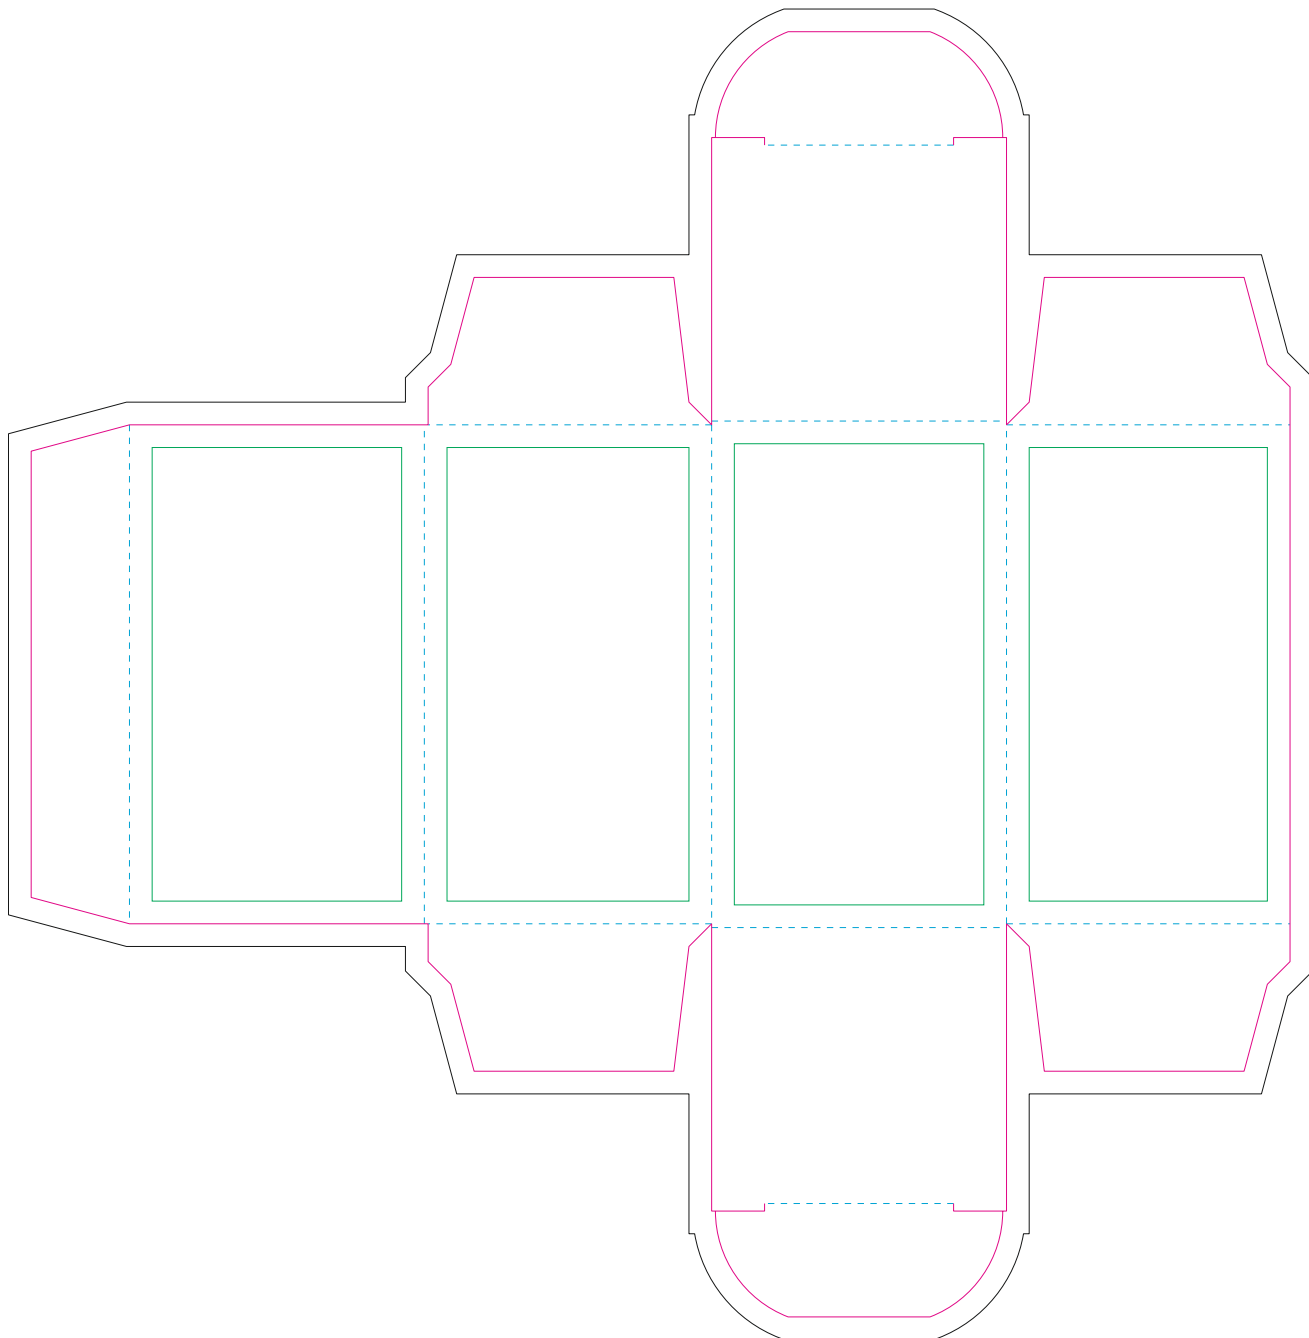

# Paperboard box

- Margin
- Edge of product
- Bleed limit 5-5 mm (background must fill it)
- - - - - Fold line

resolution: min. 300DPI

colours: CMYK

formats: TIFF, PDF, EPS, AI, CDR

The green line indicates the area all non-background object - texts, logos, etc.

The pink outline the maximum size of graphic visible on the product.

The black line indicates the size of the required graphics including bleed.

# Kraft Paperboard box

—— Margin

—— Edge of product

—— Bleed limit 5-5 mm (background must fill it)

- - - - - Fold line

resolution: min. 300DPI

colours: CMYK

formats: TIFF, PDF, EPS, AI, CDR

The green line indicates the area all non-background object - texts, logos, etc.

The pink outline the maximum size of graphic visible on the product.

The black line indicates the size of the required graphics including bleed.