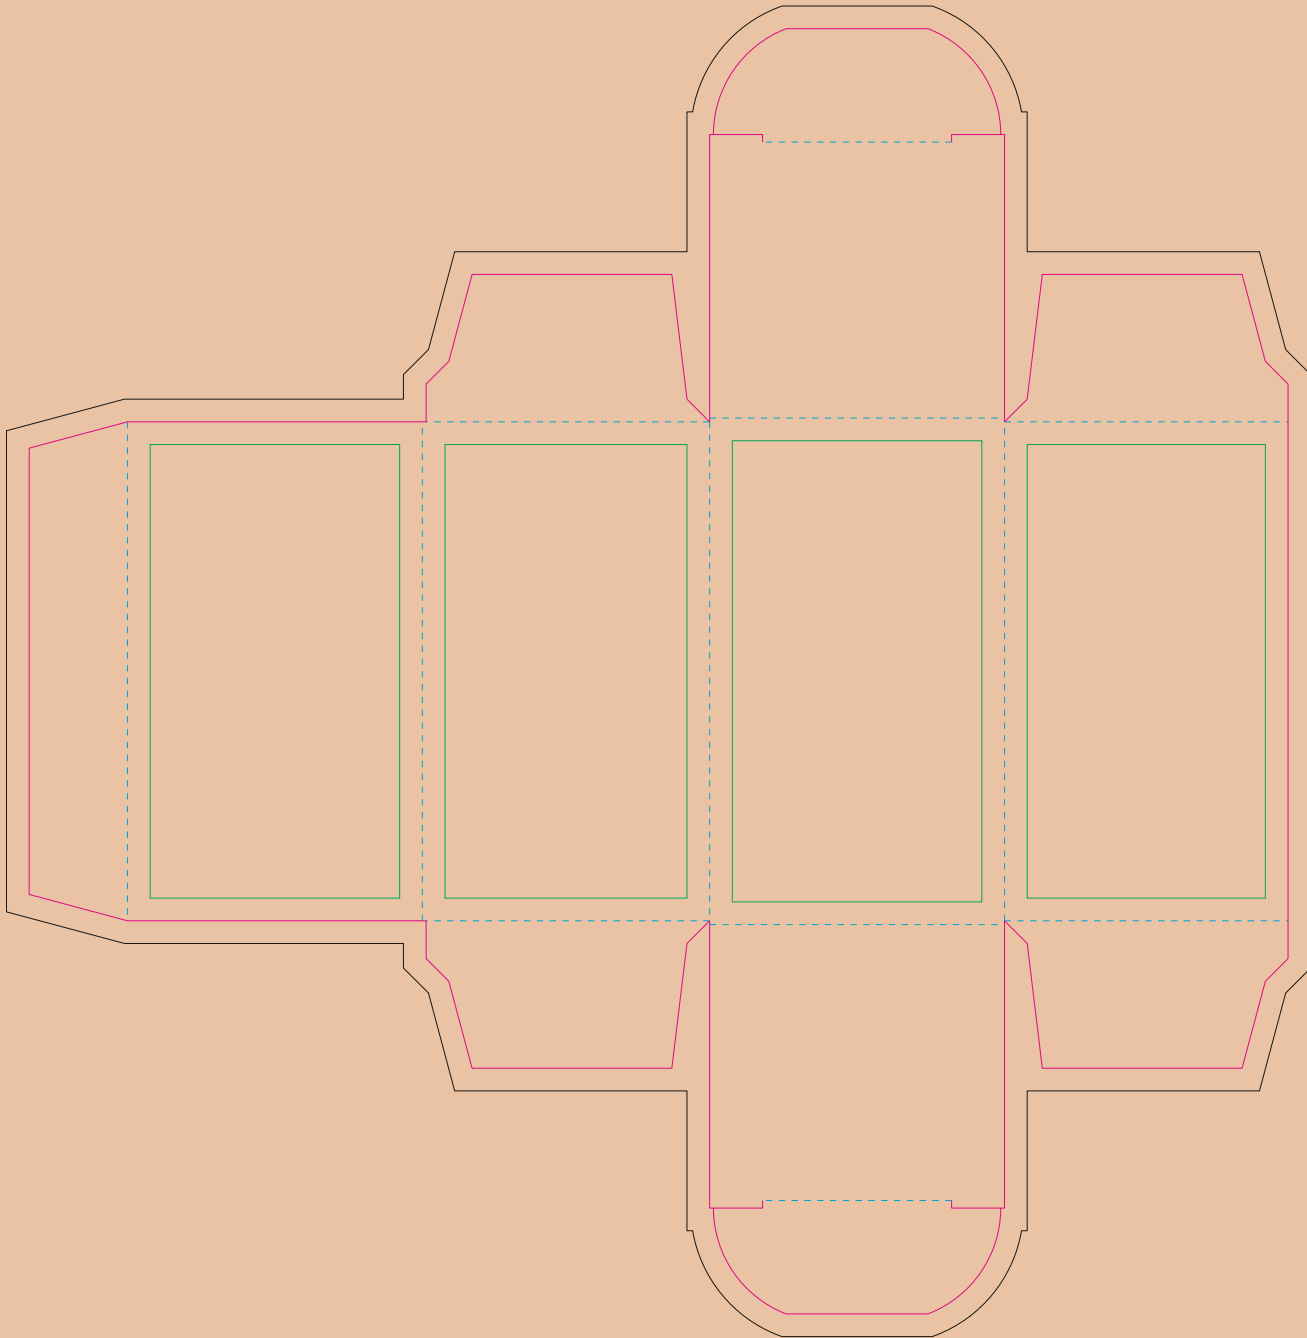

# Paperboard box

- Margin
- Edge of product
- Bleed limit 5-5 mm (background must fill it)
- - - - - Fold line

resolution: min. 300DPI

colours: CMYK

formats: TIFF, PDF, EPS, AI, CDR

The green line indicates the area all non-background object - texts, logos, etc.

The pink outline the maximum size of graphic visible on the product.

The black line indicates the size of the required graphics including bleed.

# Kraft Paperboard box

—— Margin

—— Edge of product

—— Bleed limit 5-5 mm (background must fill it)

- - - - - Fold line

resolution: min. 300DPI

colours: CMYK

formats: TIFF, PDF, EPS, AI, CDR

The green line indicates the area all non-background object - texts, logos, etc.

The pink outline the maximum size of graphic visible on the product.

The black line indicates the size of the required graphics including bleed.