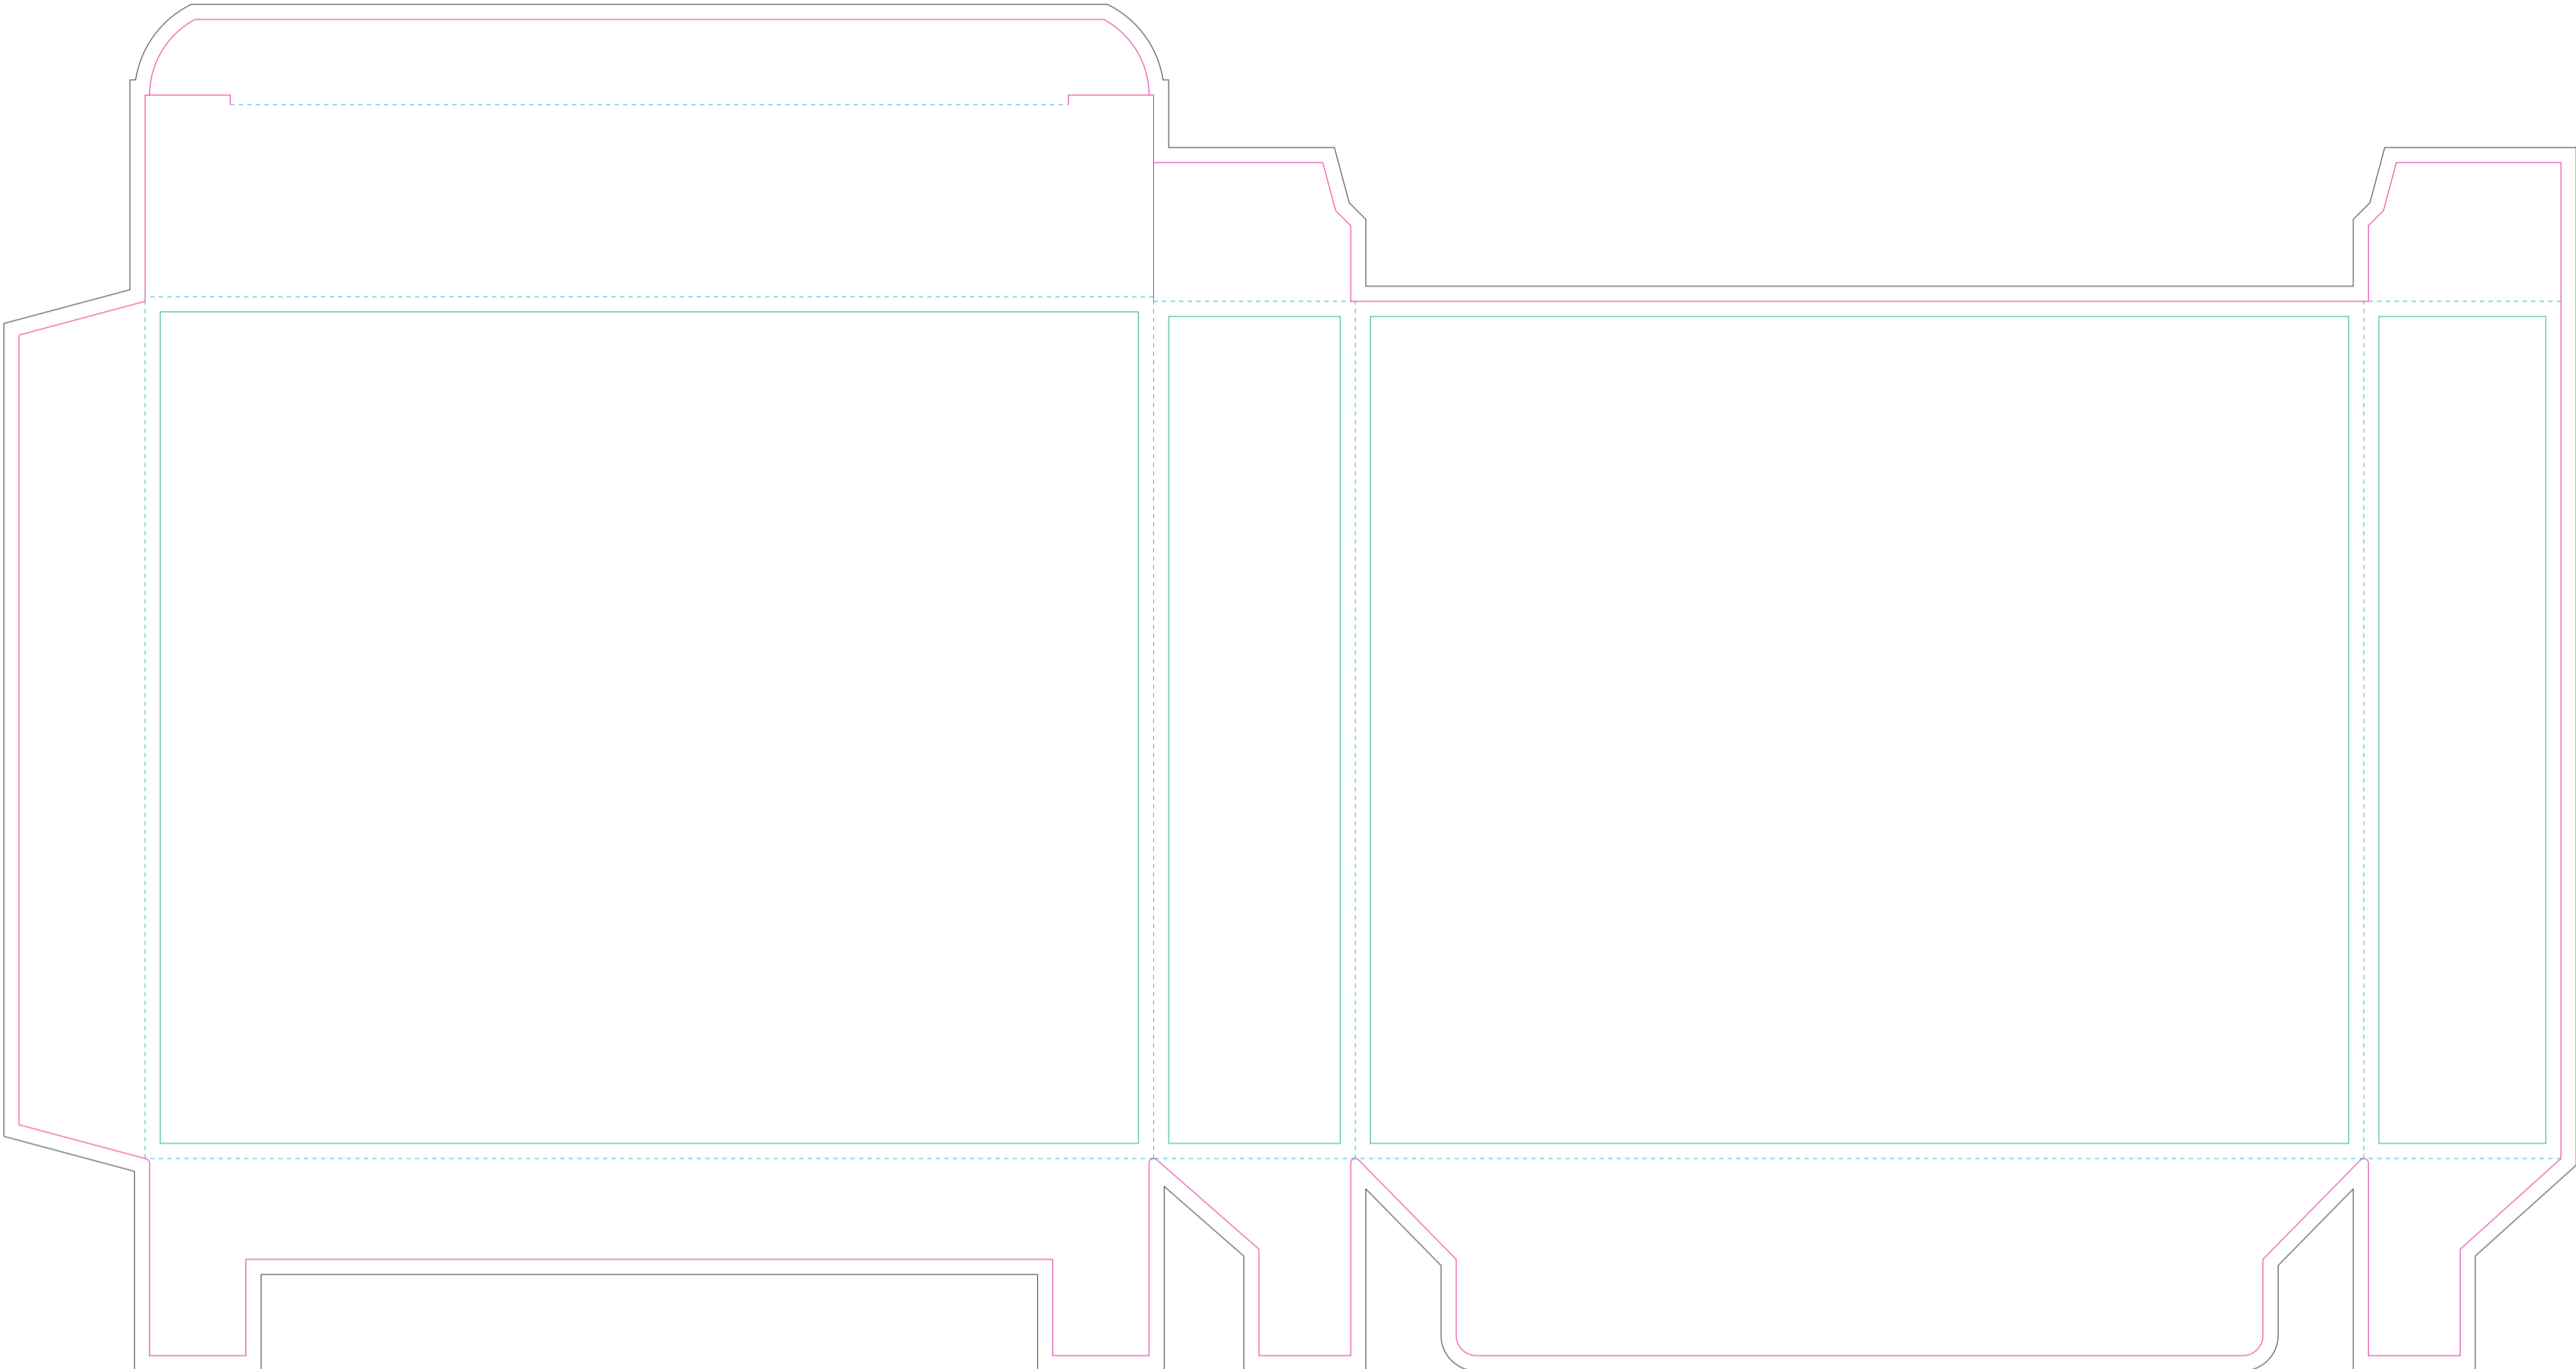

Paperboard box

- Margin
- Edge of product
- Bleed limit 3-3 mm (background must fill it)
- - - - - Fold line

resolution: min. 300DPI
colours: CMYK
formats: TIFF, PDF, EPS, AI, CDR

The green line indicates the area all non-background object - texts, logos, etc.
The pink outline the maximum size of graphic visible on the product.
The black line indicates the size of the required graphics including bleed.

Kraft Paperboard box

- Margin
- Edge of product
- Bleed limit 3-3 mm (background must fill it)
- - - - - Fold line

resolution: min. 300DPI
colours: CMYK
formats: TIFF, PDF, EPS, AI, CDR

The green line indicates the area all non-background object - texts, logos, etc.
The pink outline the maximum size of graphic visible on the product.
The black line indicates the size of the required graphics including bleed.