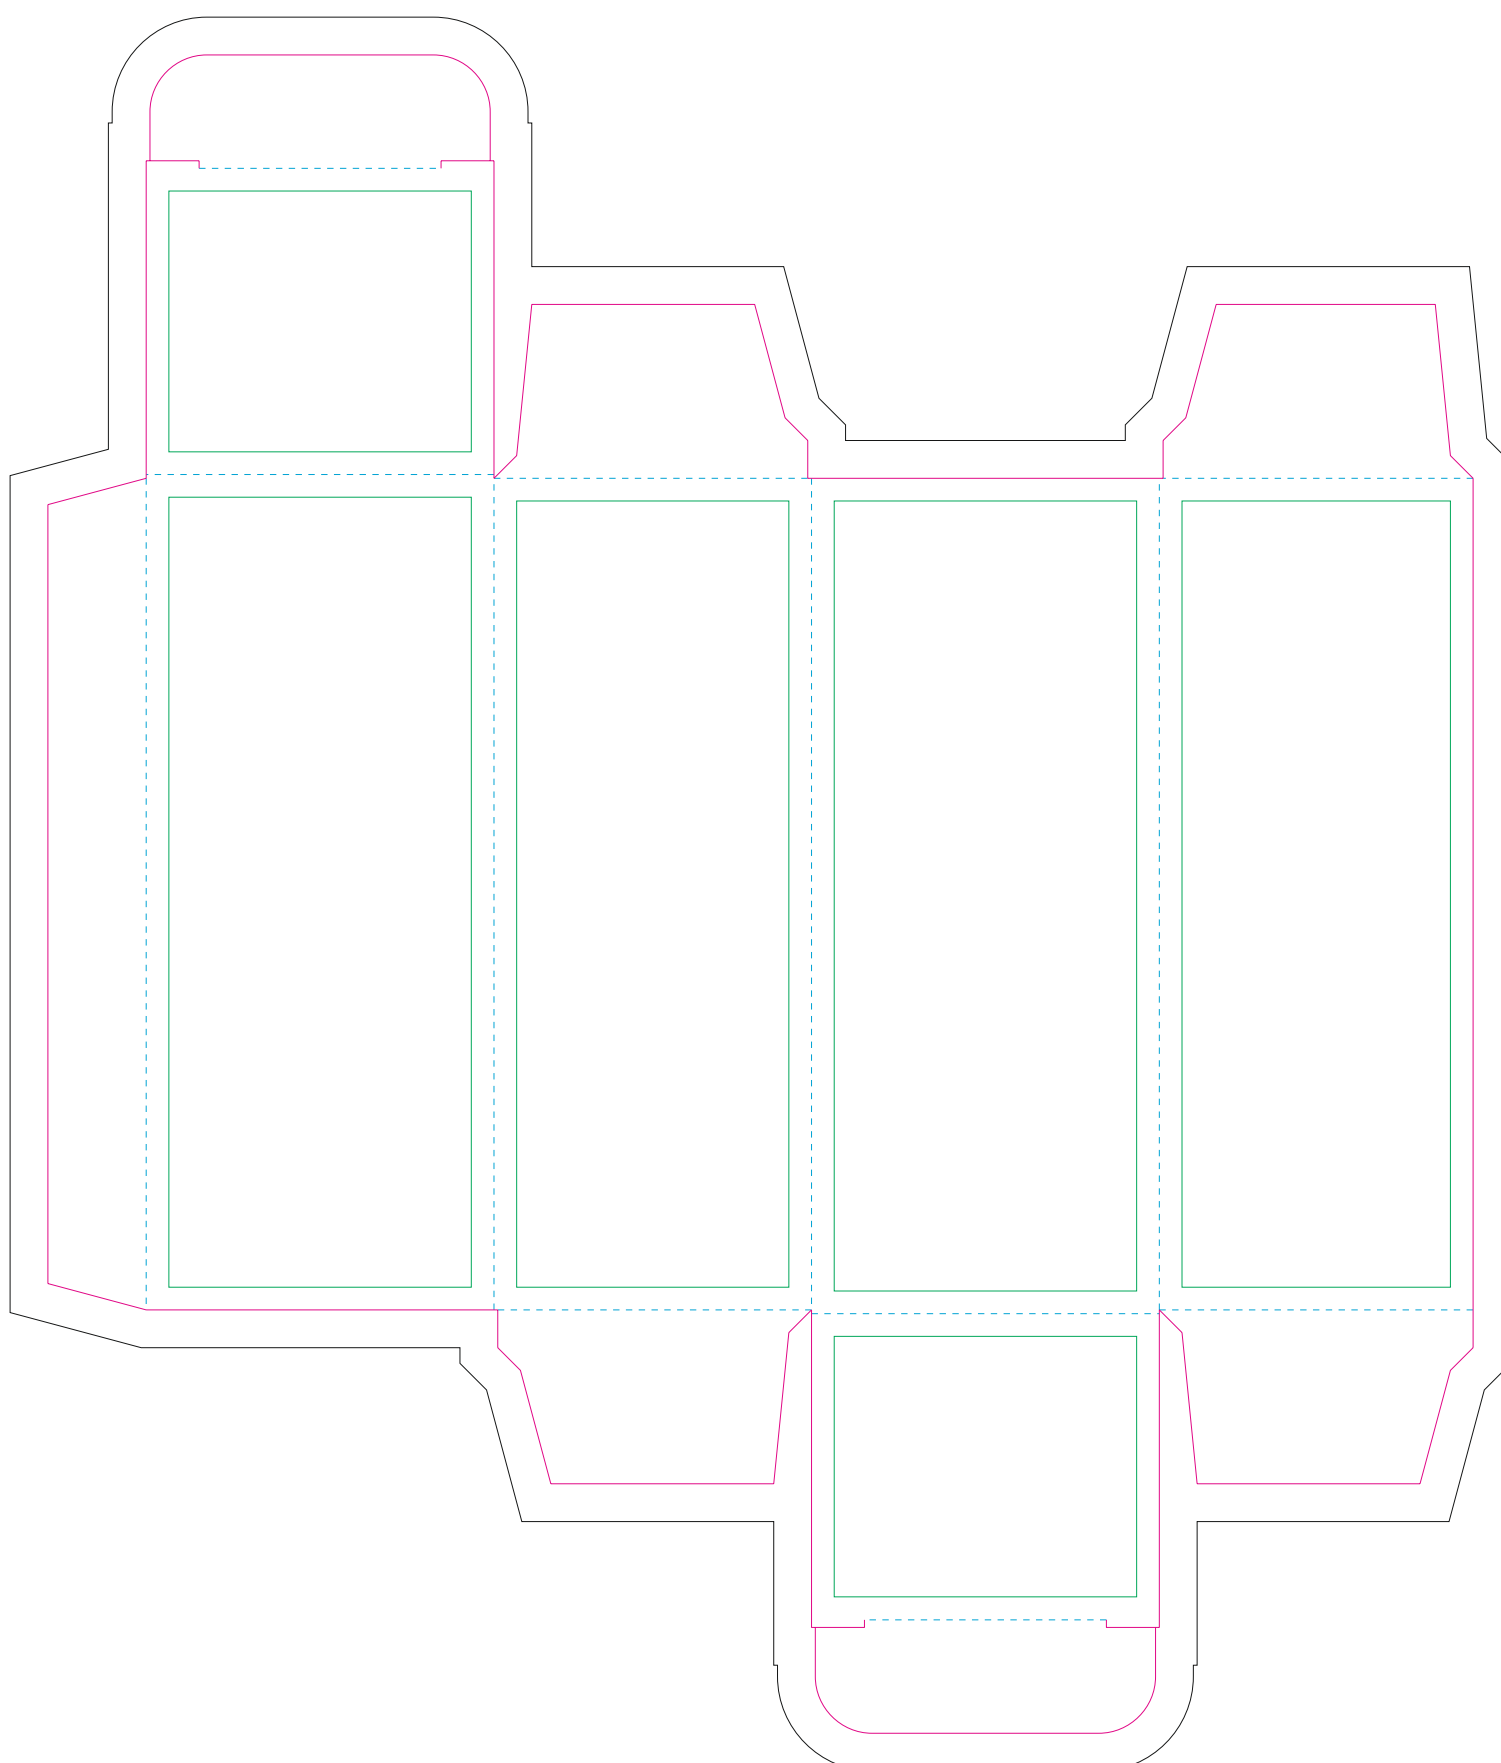

Paperboard box

- Margin
- Edge of product
- Bleed limit 5-5 mm (background must fill it)
- - - - - Fold line

resolution: min. 300 DPI
colours: CMYK
formats: TIFF, PDF, EPS, AI, CDR

The green line indicates the area all non-background object-texts, logos, etc.
The pink outline the maximum size of graphic visible on the product.
The black line indicates the size of the required graphics including bleed.
The blue line indicates the folding.

Kraft Paperboard box

- Margin
- Edge of product
- Bleed limit 5-5 mm (background must fill it)
- - - - - Fold line

resolution: min. 300 DPI
colours: CMYK
formats: TIFF, PDF, EPS, AI, CDR

The green line indicates the area all non-background object-texts, logos, etc.
The pink outline the maximum size of graphic visible on the product.
The black line indicates the size of the required graphics including bleed.
The blue line indicates the folding.