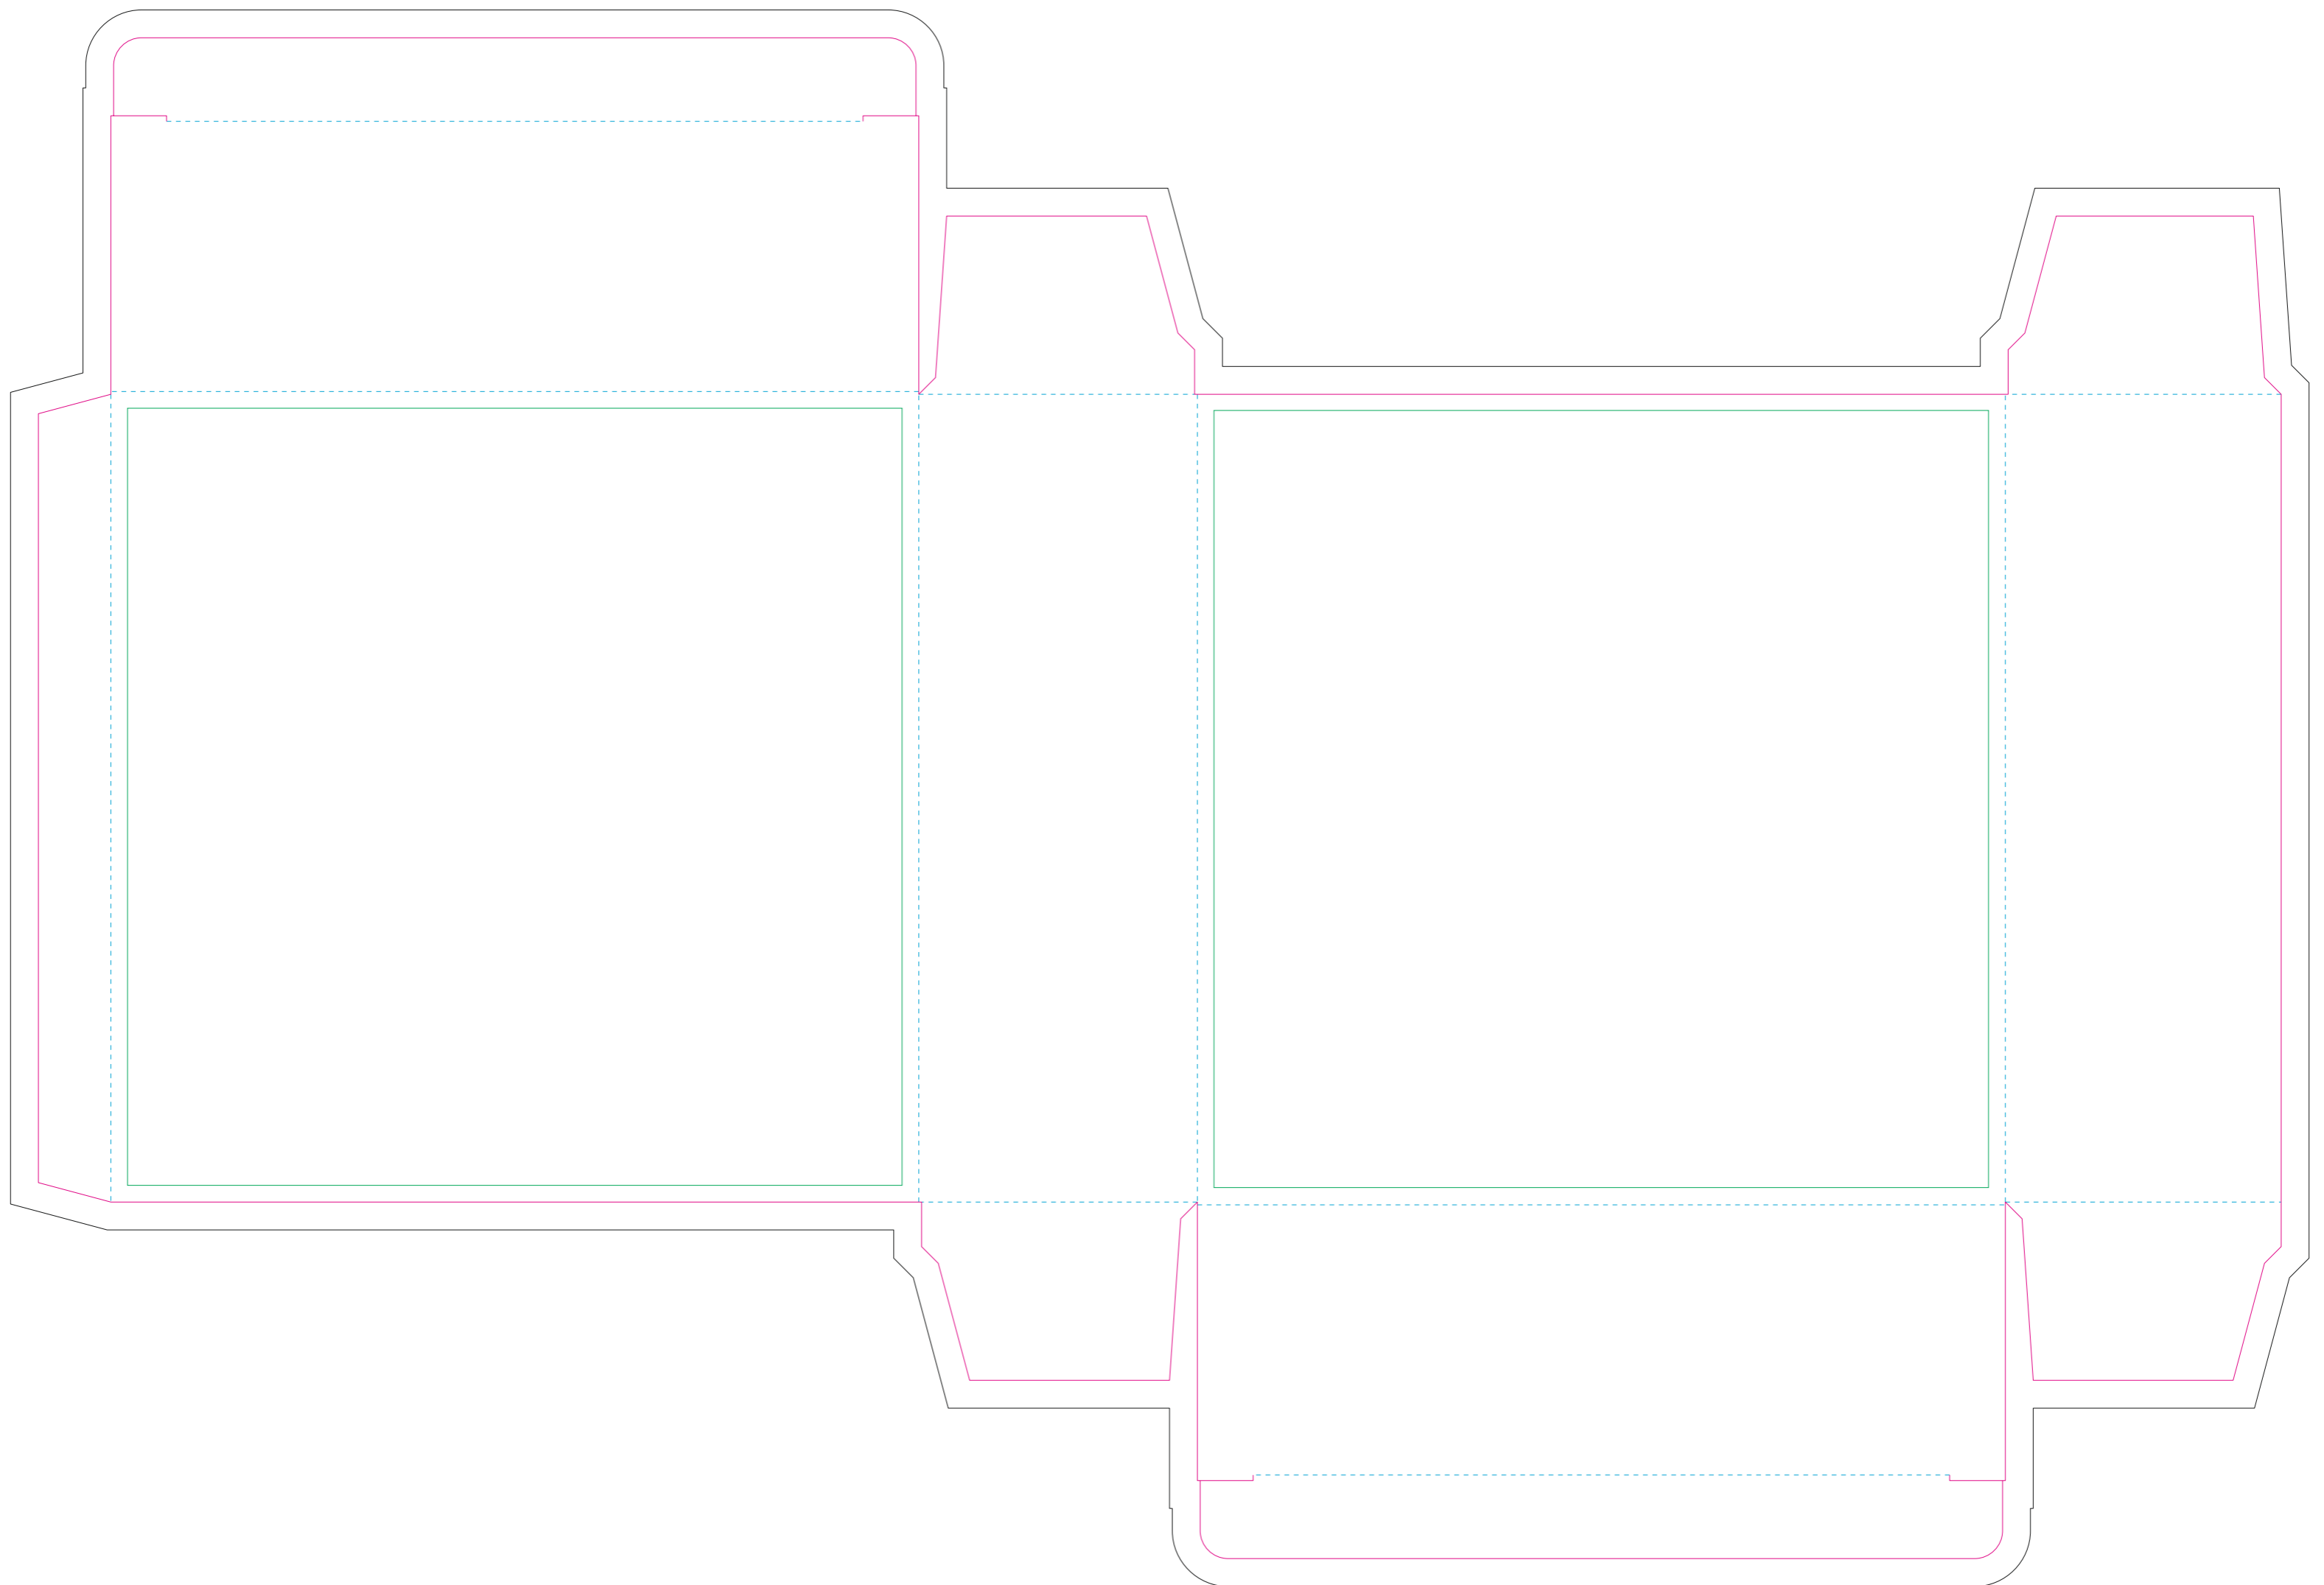

Paperboard box

- Margin
- Edge of product
- Bleed limit 5-5 mm (background must fill it)
- - - - - Fold line

resolution: min. 300DPI
colours: CMYK
formats: TIFF, PDF, EPS, AI, CDR

The green line indicates the area all non-background object - texts, logos, etc.
The pink outline the maximum size of graphic visible on the product.
The black line indicates the size of the required graphics including bleed.

Kraft Paperboard box

- Margin
- Edge of product
- Bleed limit 5-5 mm (background must fill it)
- - - - - Fold line

resolution: min. 300DPI
colours: CMYK
formats: TIFF, PDF, EPS, AI, CDR

The green line indicates the area all non-background object - texts, logos, etc.
The pink outline the maximum size of graphic visible on the product.
The black line indicates the size of the required graphics including bleed.