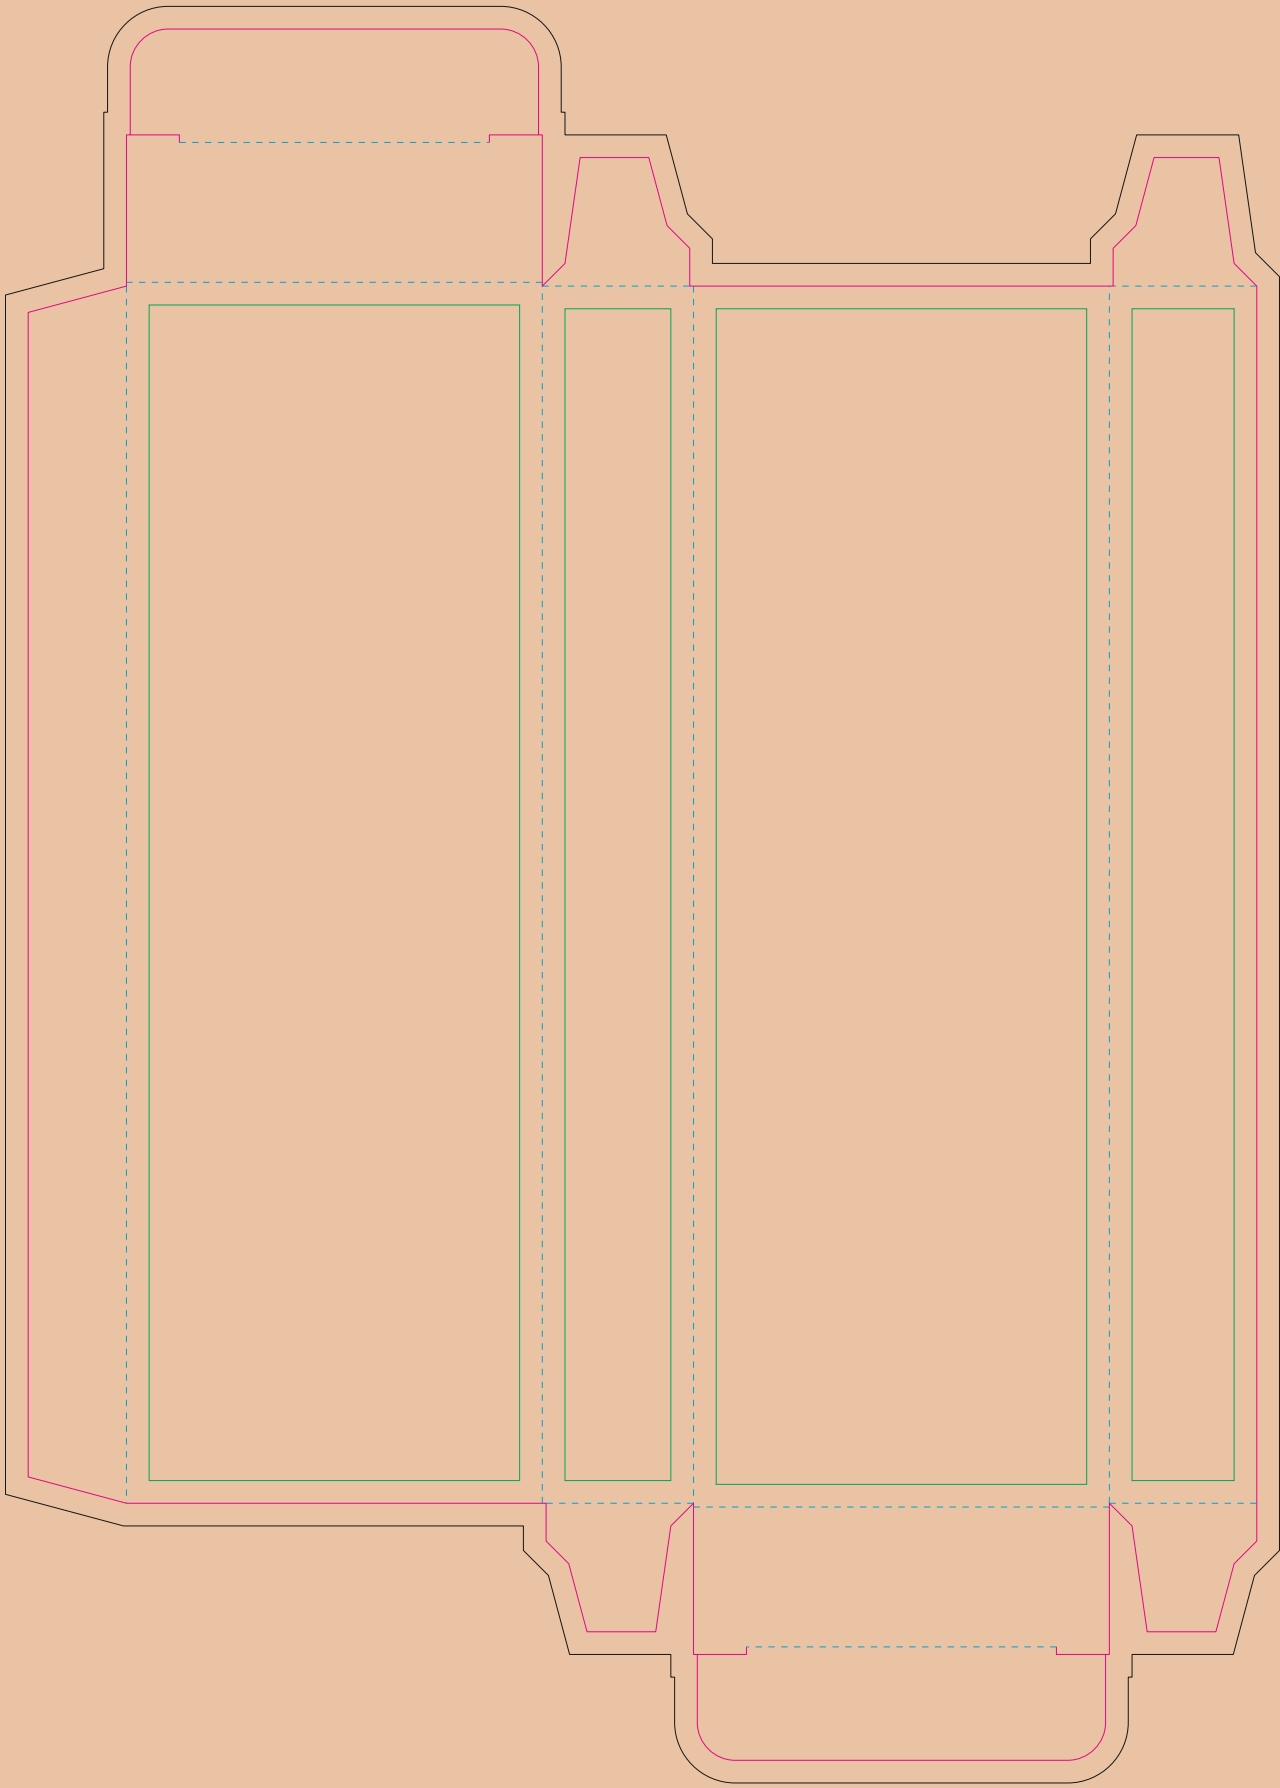

Paperboard box

- Margin
- Edge of product
- Bleed limit 3-3 mm (background must fill it)
- - - - - Fold line

resolution: min. 300DPI
colours: CMYK
formats: TIFF, PDF, EPS, AI, CDR

The green line indicates the area all non-background object - texts, logos, etc.
The pink outline the maximum size of graphic visible on the product.
The black line indicates the size of the required graphics including bleed.

Kraft Paperboard box

- Margin
- Edge of product
- Bleed limit 3-3 mm (background must fill it)
- - - - - Fold line

resolution: min. 300DPI
colours: CMYK
formats: TIFF, PDF, EPS, AI, CDR

The green line indicates the area all non-background object - texts, logos, etc.
The pink outline the maximum size of graphic visible on the product.
The black line indicates the size of the required graphics including bleed.