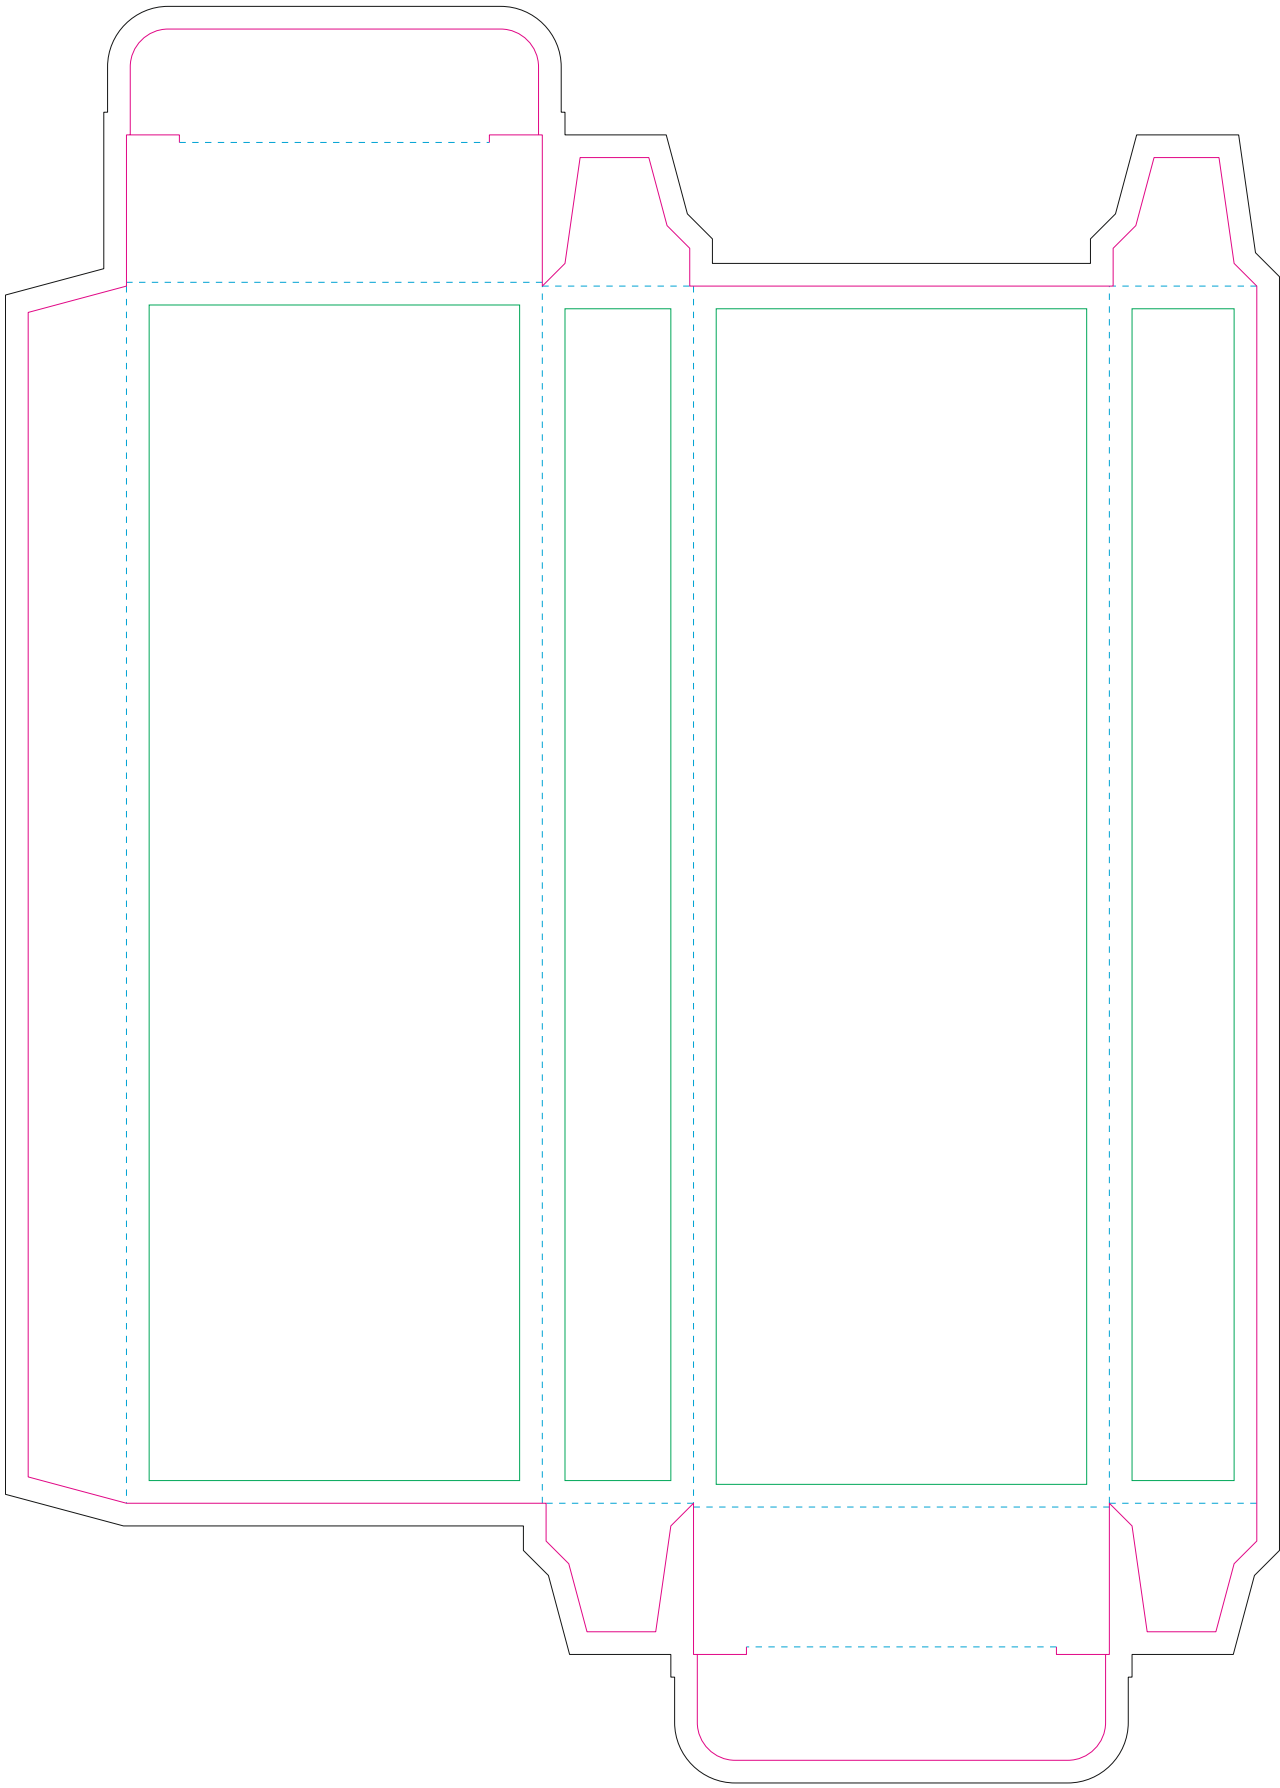

Paperboard box

- Margin
- Edge of product
- Bleed limit 3-3 mm (background must fill it)
- - - - - Fold line

resolution: min. 300DPI
colours: CMYK
formats: TIFF, PDF, EPS, AI, CDR

The green line indicates the area all non-background object - texts, logos, etc.
The pink outline the maximum size of graphic visible on the product.
The black line indicates the size of the required graphics including bleed.

Kraft Paperboard box

- Margin
- Edge of product
- Bleed limit 3-3 mm (background must fill it)
- - - - - Fold line

resolution: min. 300DPI
colours: CMYK
formats: TIFF, PDF, EPS, AI, CDR

The green line indicates the area all non-background object - texts, logos, etc.
The pink outline the maximum size of graphic visible on the product.
The black line indicates the size of the required graphics including bleed.