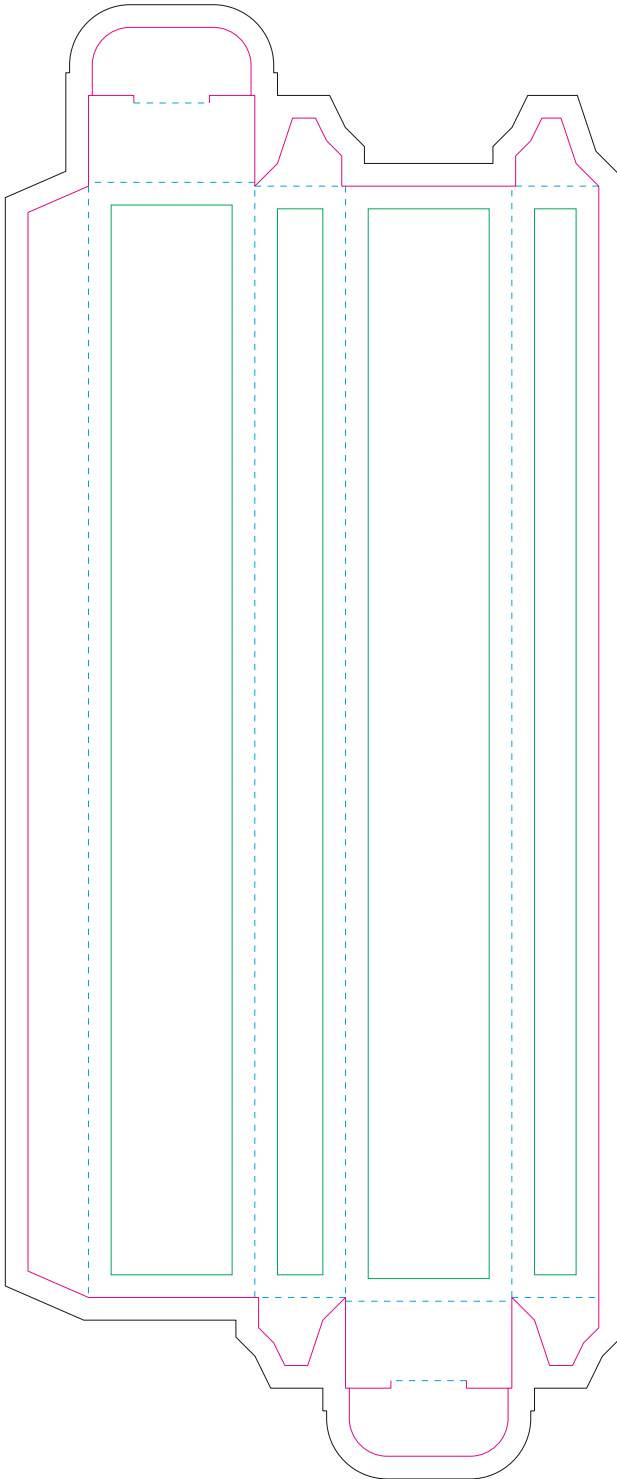

Paperboard box

- Margin
- Edge of product
- Bleed limit 3-3 mm (background must fill it)

resolution: min. 300DPI

colours: CMYK

formats: TIFF, PDF, EPS, AI, CDR

The green line indicates the area all non-background object - texts, logos, etc.

The pink outline the maximum size of graphic visible on the product.

The black line indicates the size of the required graphics including bleed.

Kraft Paperboard box

- Margin
- Edge of product
- Bleed limit 3-3 mm (background must fill it)

resolution: min. 300DPI

colours: CMYK

formats: TIFF, PDF, EPS, AI, CDR

The green line indicates the area all non-background object - texts, logos, etc.

The pink outline the maximum size of graphic visible on the product.

The black line indicates the size of the required graphics including bleed.