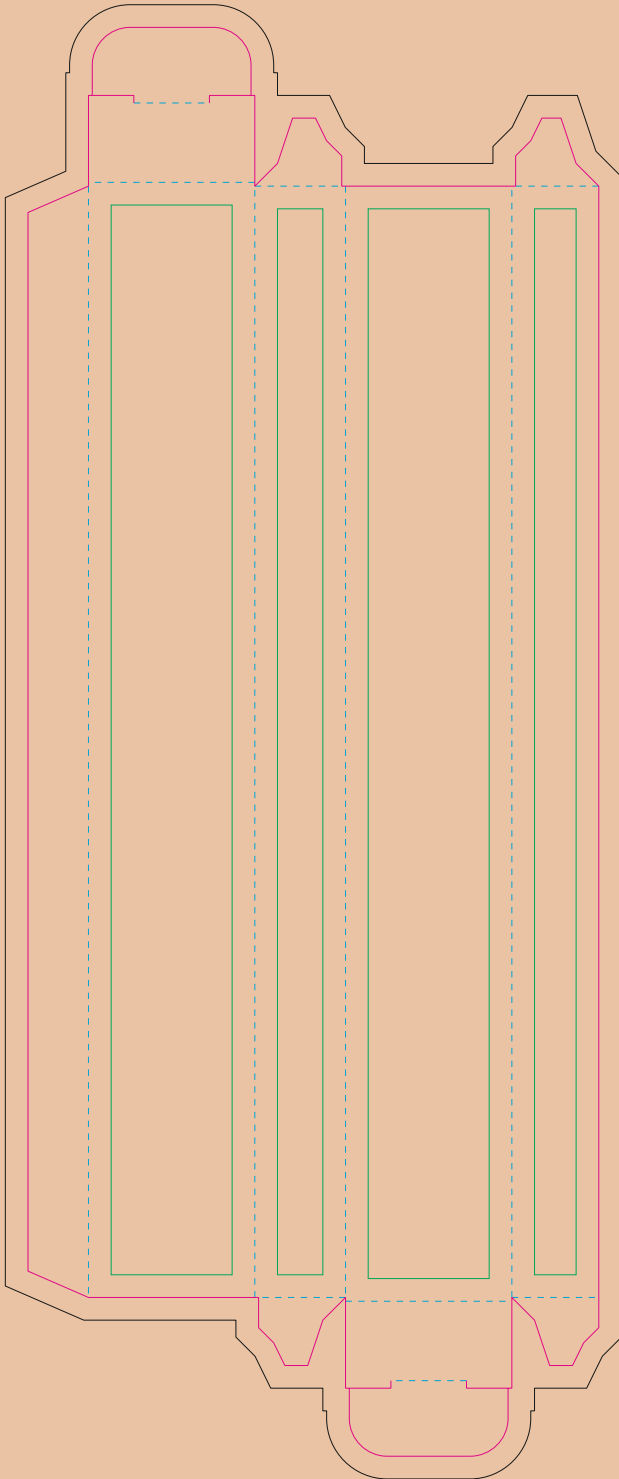

Paperboard box

- Margin
- Edge of product
- Bleed limit 3-3 mm (background must fill it)

resolution: min. 300DPI

colours: CMYK

formats: TIFF, PDF, EPS, AI, CDR

The green line indicates the area all non-background object - texts, logos, etc.

The pink outline the maximum size of graphic visible on the product.

The black line indicates the size of the required graphics including bleed.

Kraft Paperboard box

- Margin
- Edge of product
- Bleed limit 3-3 mm (background must fill it)

resolution: min. 300DPI

colours: CMYK

formats: TIFF, PDF, EPS, AI, CDR

The green line indicates the area all non-background object - texts, logos, etc.

The pink outline the maximum size of graphic visible on the product.

The black line indicates the size of the required graphics including bleed.