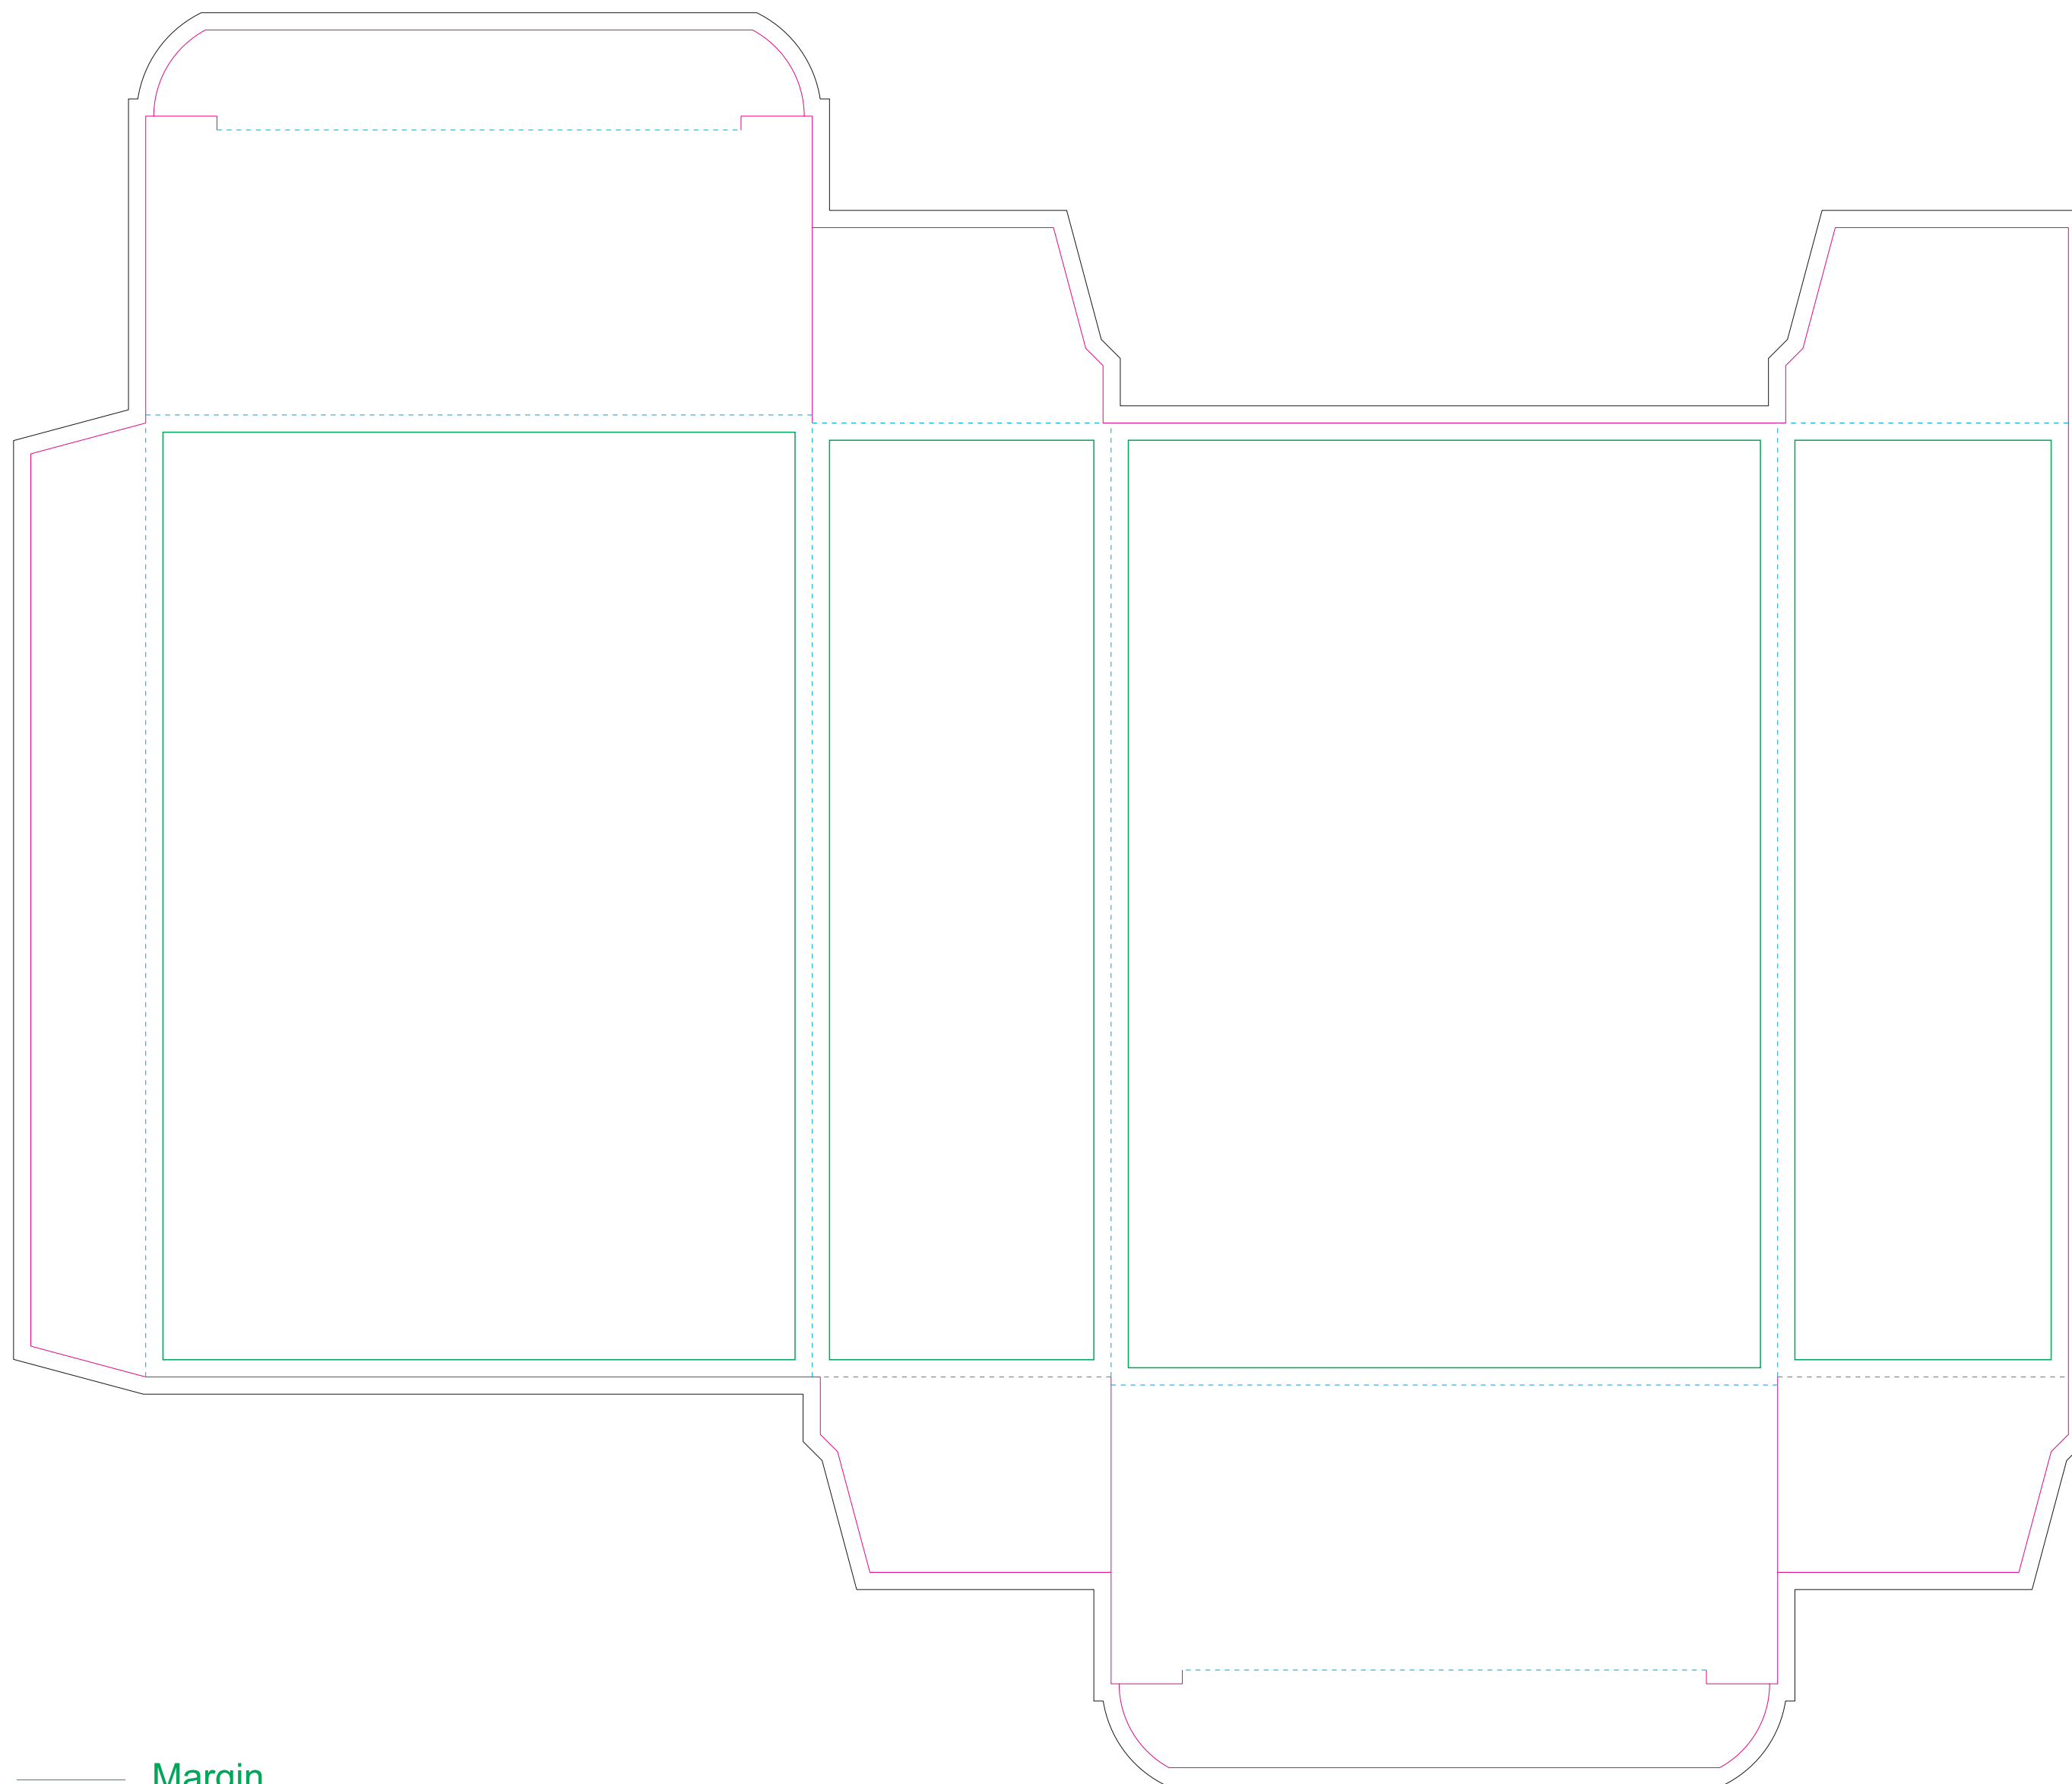

Corrugated cardboard box

- Margin
- Edge of product
- Bleed limit 5-5 mm (background must fill it)
- - - - - Fold line

resolution: min. 300 DPI
colours: CMYK
formats: TIFF, PDF, EPS, AI, CDR

The green line indicates the area all non-background object-texts, logos, etc.
The pink outline the maximum size of graphic visible on the product.
The black line indicates the size of the required graphics including bleed.
The blue line indicates the folding.

Kraft corrugated cardboard box

- Margin
- Edge of product
- Bleed limit 5-5 mm (background must fill it)
- - - - - Fold line

resolution: min. 300 DPI
colours: CMYK
formats: TIFF, PDF, EPS, AI, CDR

The green line indicates the area all non-background object-texts, logos, etc.
The pink outline the maximum size of graphic visible on the product.
The black line indicates the size of the required graphics including bleed.
The blue line indicates the folding.