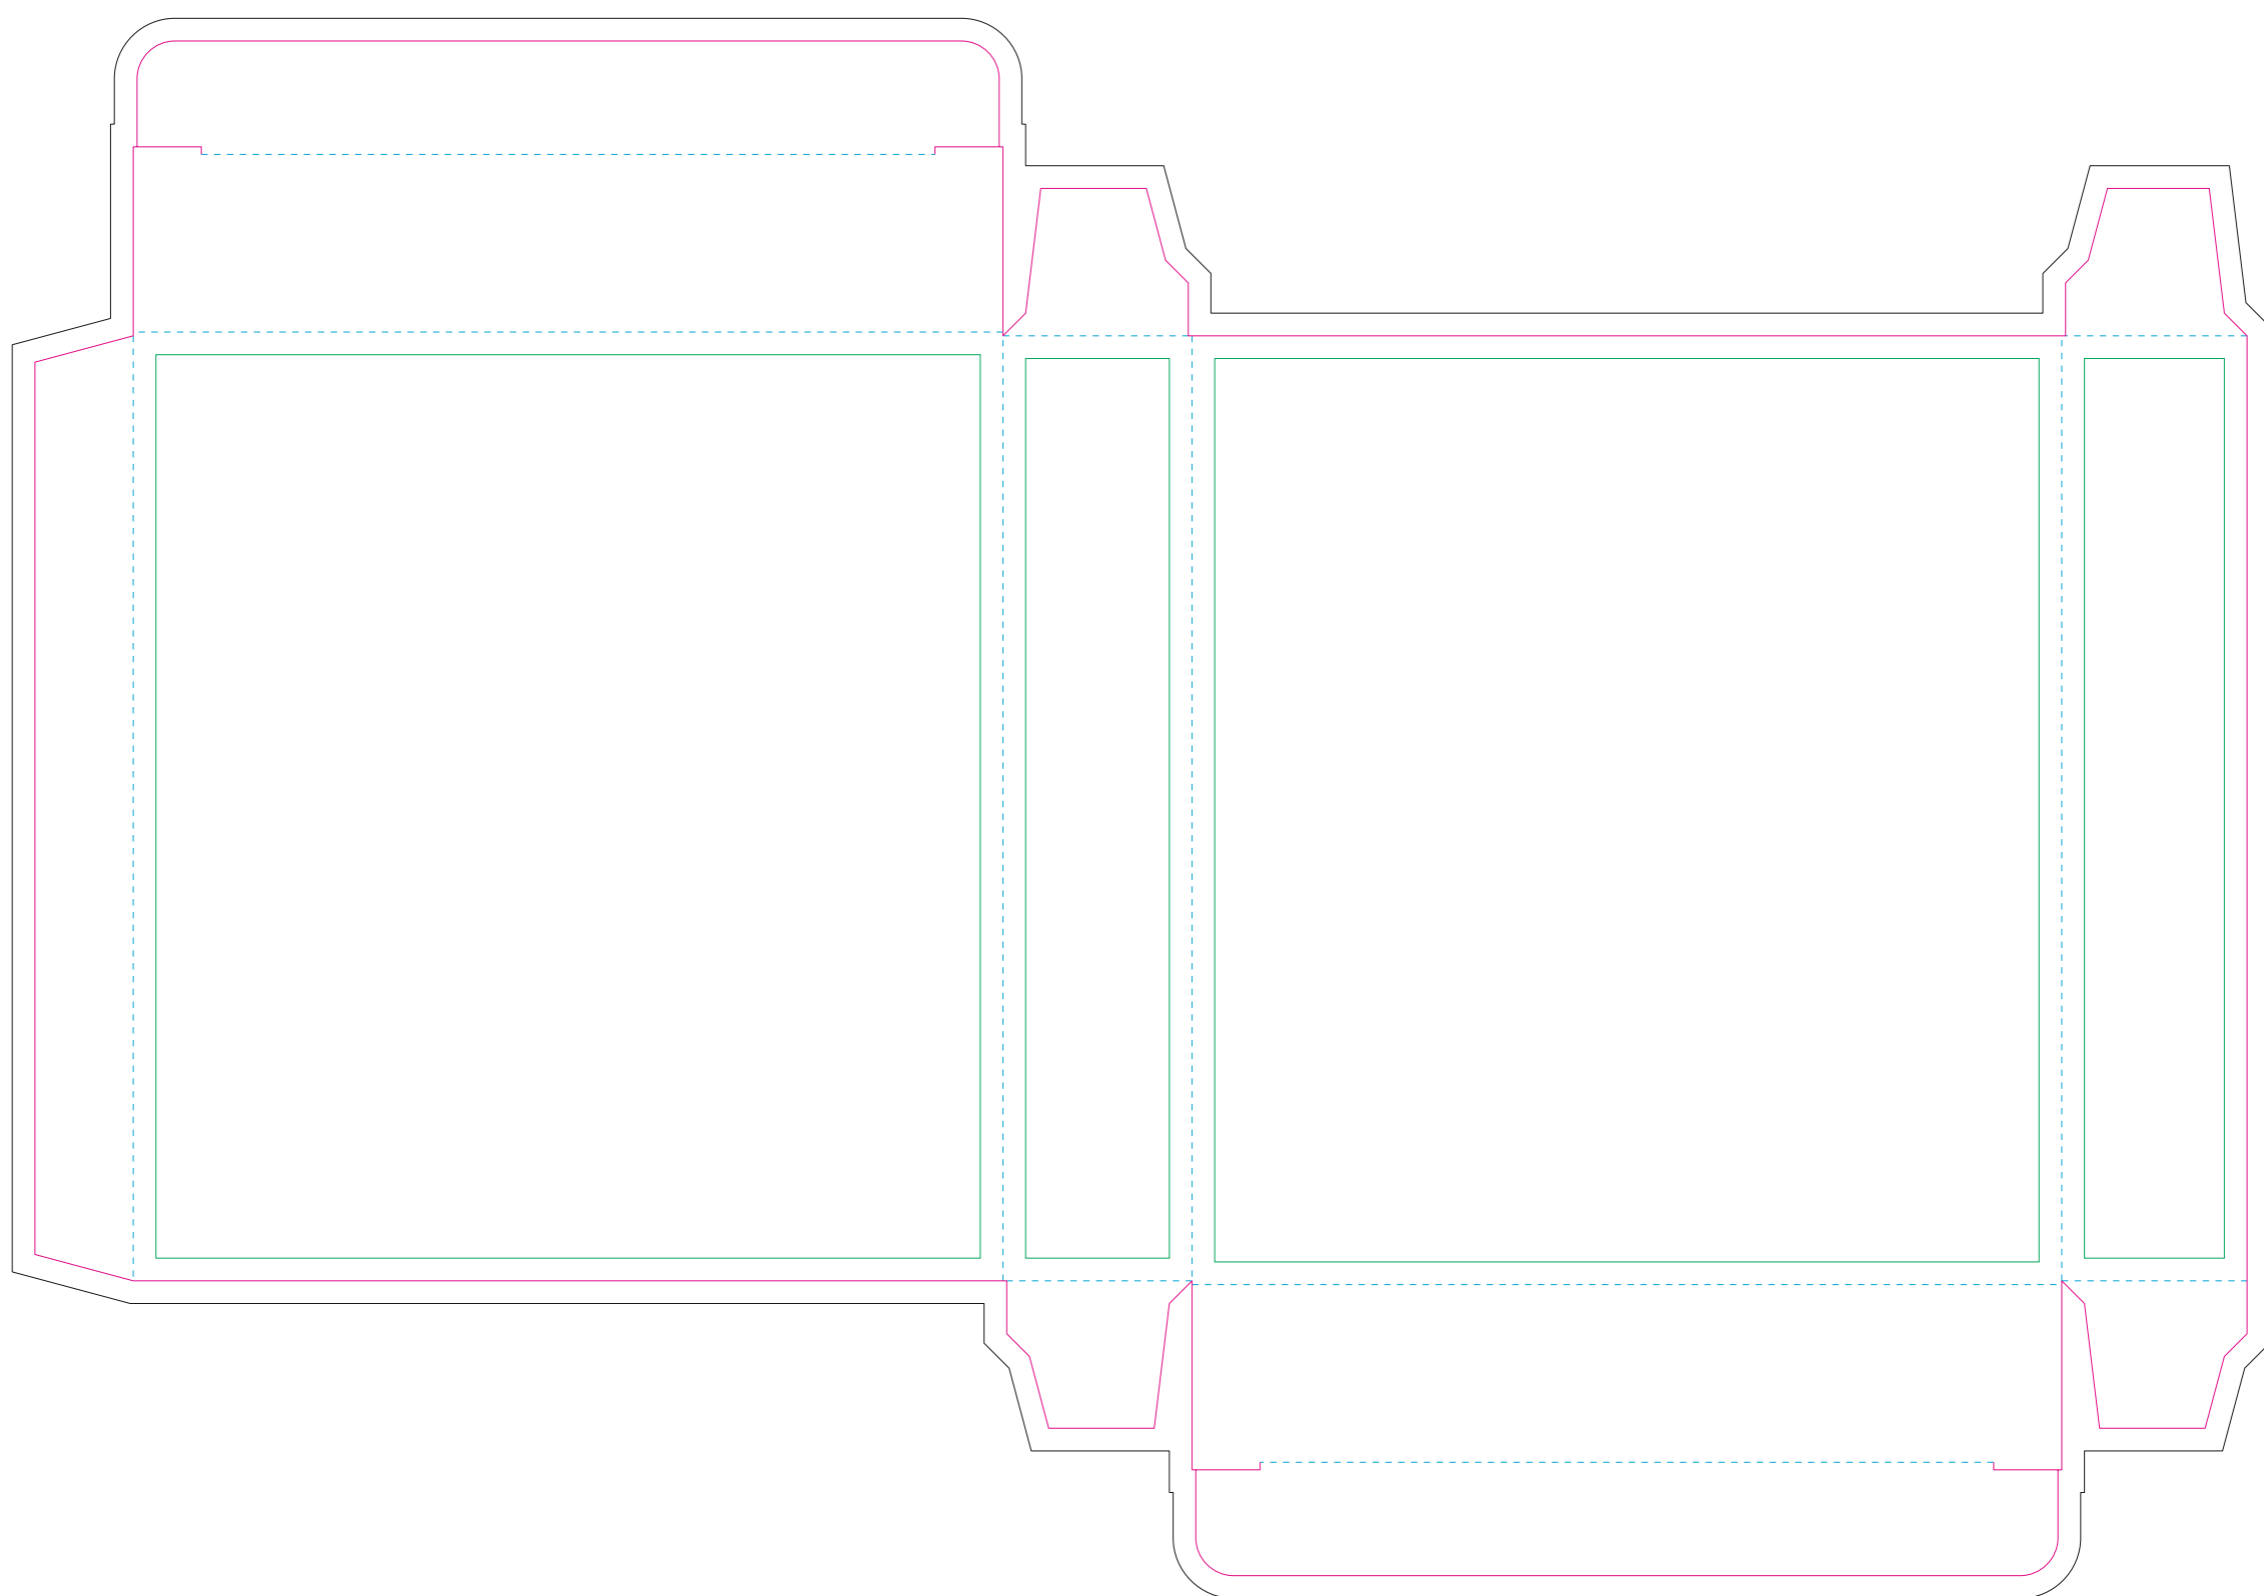

Paperboard box

- Margin
- Edge of product
- Bleed limit 3-3 mm (background must fill it)
- - - - - Fold line

resolution: min. 300DPI
colours: CMYK
formats: TIFF, PDF, EPS, AI, CDR

The green line indicates the area all non-background object - texts, logos, etc.
The pink outline the maximum size of graphic visible on the product.
The black line indicates the size of the required graphics including bleed.

Kraft Paperboard box

- Margin
- Edge of product
- Bleed limit 3-3 mm (background must fill it)
- - - - - Fold line

resolution: min. 300DPI
colours: CMYK
formats: TIFF, PDF, EPS, AI, CDR

The green line indicates the area all non-background object - texts, logos, etc.
The pink outline the maximum size of graphic visible on the product.
The black line indicates the size of the required graphics including bleed.