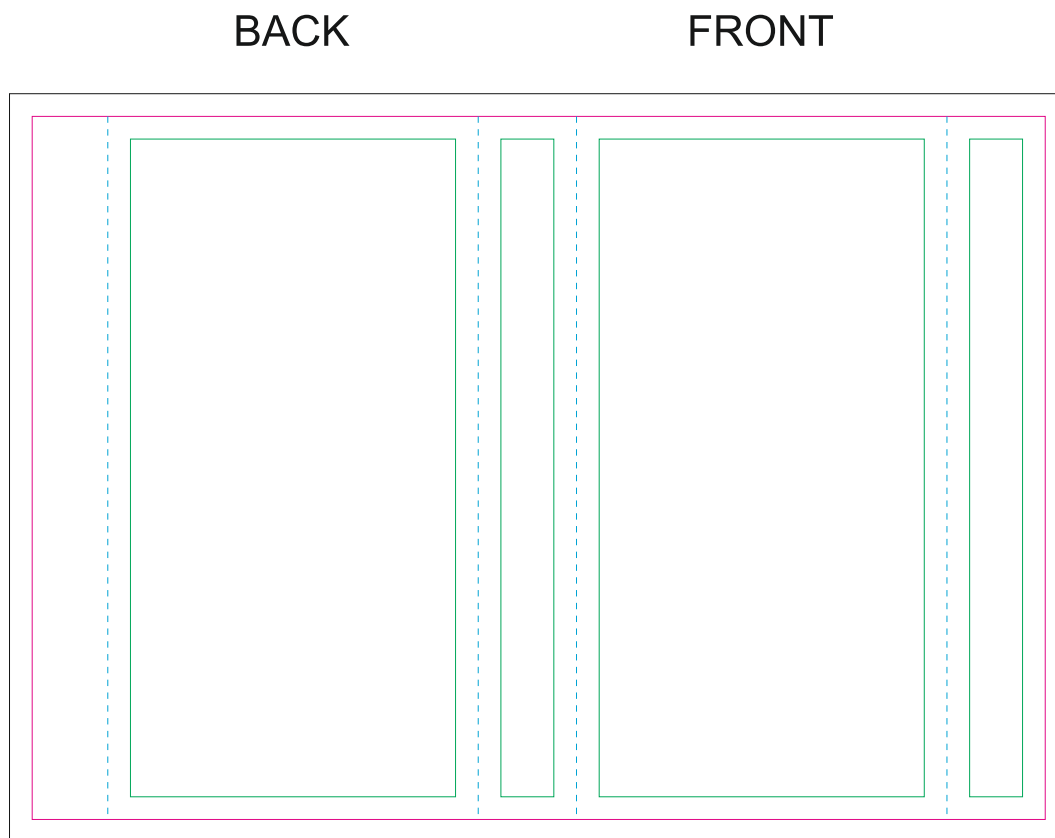

The size of the paper sleeve is for reference only as product packaging size may vary.

Paper Sleeve

- Margin
- Edge of product
- Bleed limit 3-3 mm (background must fill it)
- - - - - Fold line

resolution: min. 300 DPI
colours: CMYK
formats: TIFF, PDF, EPS, AI, CDR

The green line indicates the area all non-background object-texts, logos, etc.
The pink outline the maximum size of graphic visible on the product.
The black line indicates the size of the required graphics including bleed.
The blue line indicates the folding.

The size of the paper sleeve is for reference only as product packaging size may vary.

Kraft paper sleeve

BACK

FRONT

- Margin
- Edge of product
- Bleed limit 3-3 mm (background must fill it)
- - - - - Fold line

resolution: min. 300 DPI
colours: CMYK
formats: TIFF, PDF, EPS, AI, CDR

The green line indicates the area all non-background object-texts, logos, etc.
The pink outline the maximum size of graphic visible on the product.
The black line indicates the size of the required graphics including bleed.
The blue line indicates the folding.