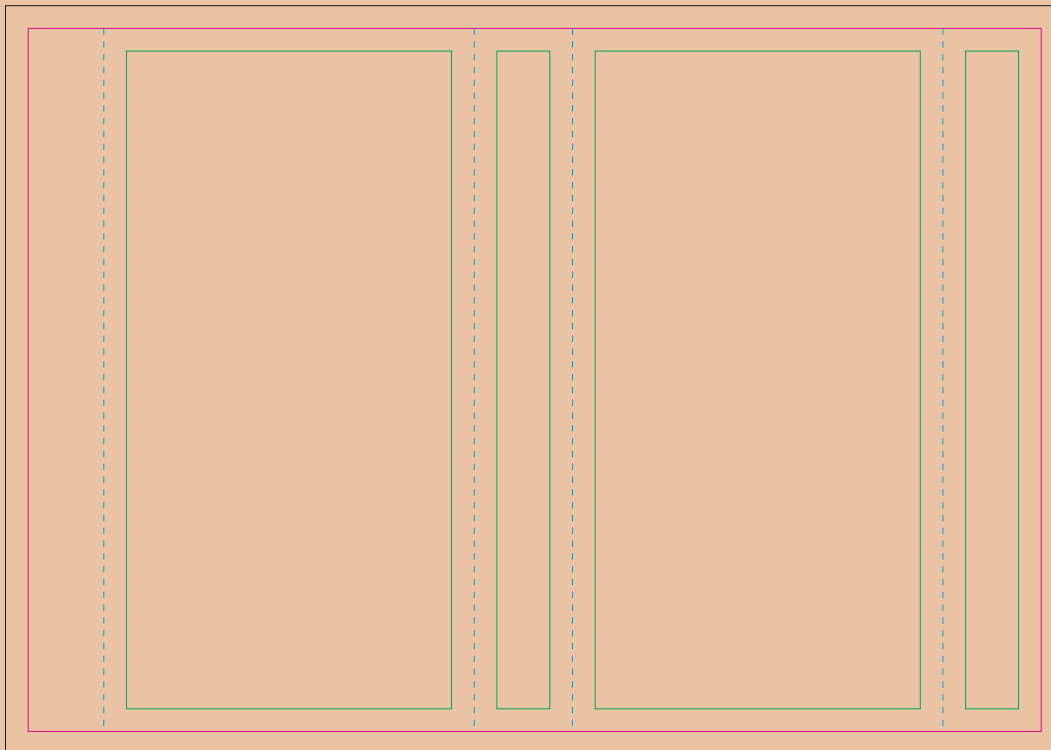

The size of the paper sleeve is for reference only as product packaging size may vary.

Paper Sleeve

- Margin
- Edge of product
- Bleed limit 3-3 mm (background must fill it)
- - - - - Fold line

resolution: min. 300 DPI
colours: CMYK
formats: TIFF, PDF, EPS, AI, CDR

The green line indicates the area all non-background object-texts, logos, etc.
The pink outline the maximum size of graphic visible on the product.
The black line indicates the size of the required graphics including bleed.
The blue line indicates the folding.

The size of the paper sleeve is for reference only as product packaging size may vary.

Kraft paper sleeve

BACK

FRONT

- Margin
- Edge of product
- Bleed limit 3-3 mm (background must fill it)
- - - - - Fold line

resolution: min. 300 DPI
colours: CMYK
formats: TIFF, PDF, EPS, AI, CDR

The green line indicates the area all non-background object-texts, logos, etc.
The pink outline the maximum size of graphic visible on the product.
The black line indicates the size of the required graphics including bleed.
The blue line indicates the folding.