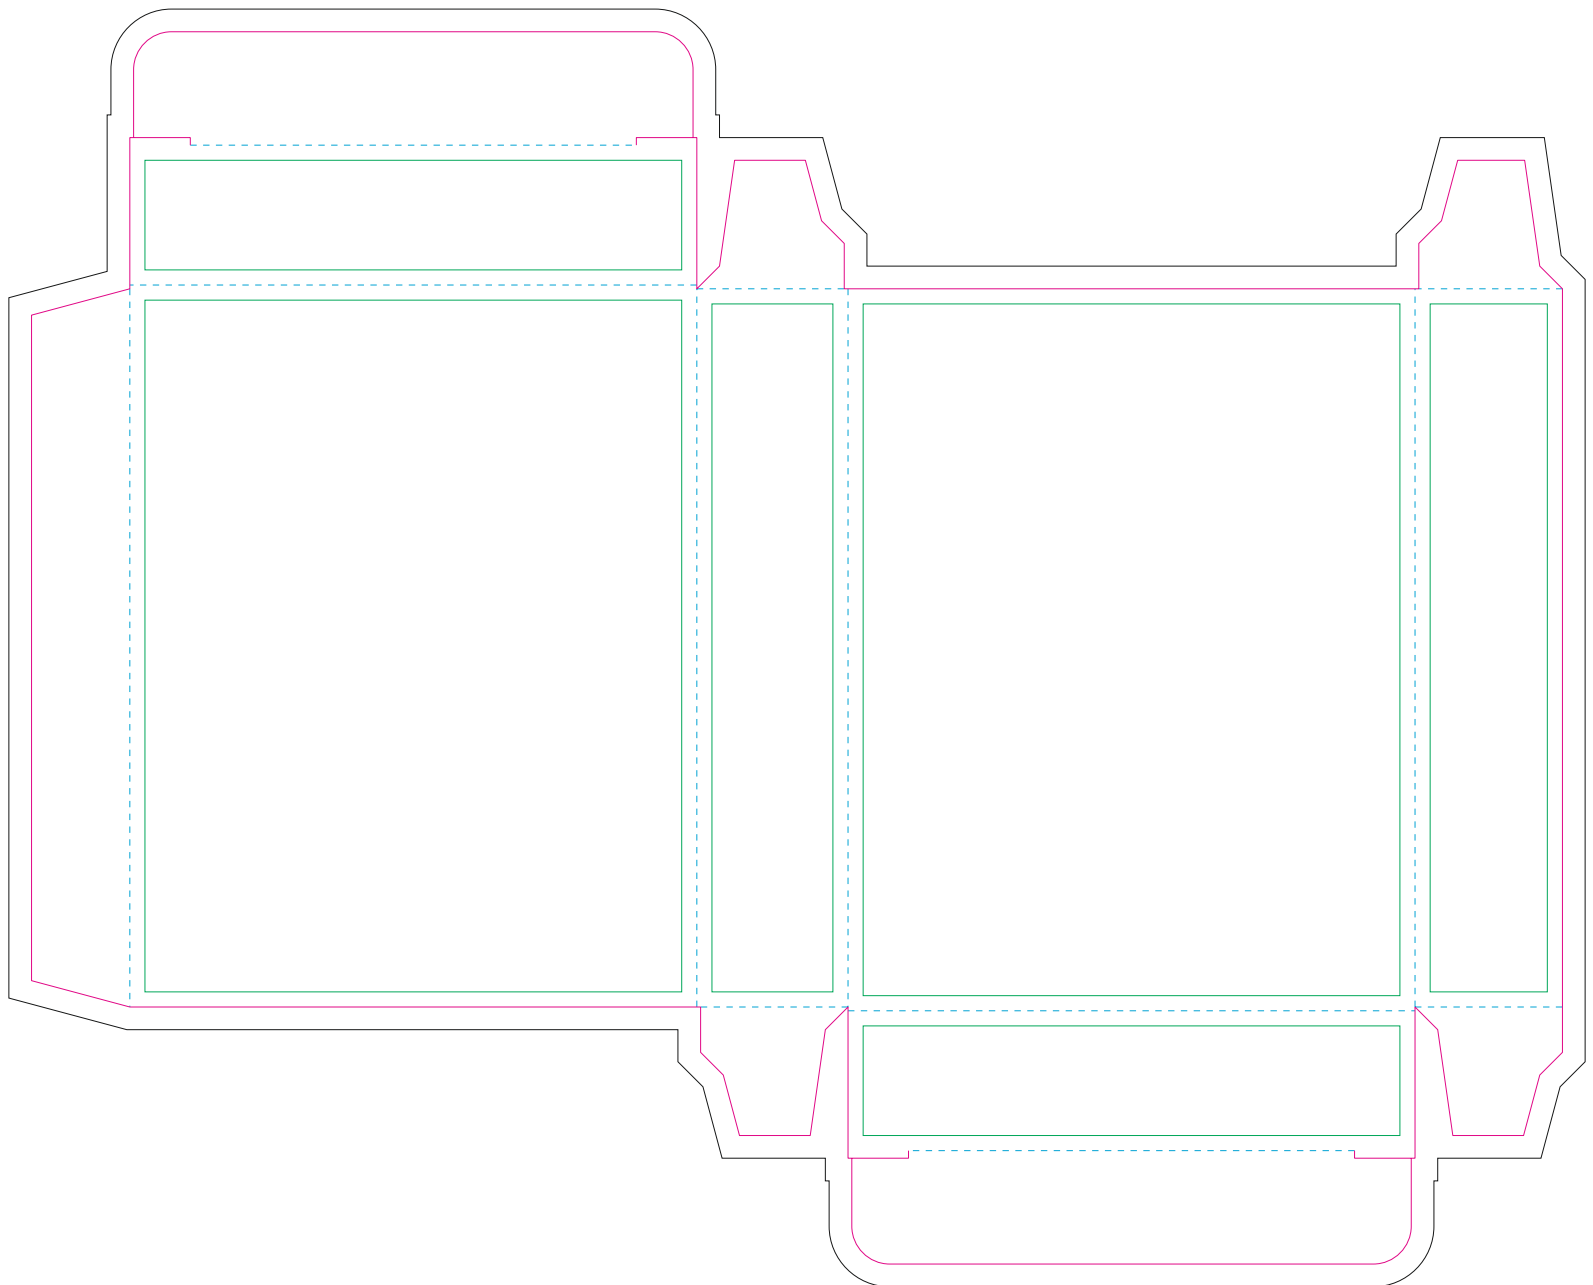

# Paperboard box

- Margin
- Edge of product
- Bleed limit 3-3 mm (background must fill it)
- - - - - Fold line

resolution: min. 300 DPI  
colours: CMYK  
formats: TIFF, PDF, EPS, AI, CDR

The green line indicates the area all non-background object-texts, logos, etc.  
The pink outline the maximum size of graphic visible on the product.  
The black line indicates the size of the required graphics including bleed.  
The blue line indicates the folding.

# Kraft Paperboard box

- Margin
- Edge of product
- Bleed limit 3-3 mm (background must fill it)
- - - - - Fold line

resolution: min. 300 DPI  
colours: CMYK  
formats: TIFF, PDF, EPS, AI, CDR

The green line indicates the area all non-background object-texts, logos, etc.  
The pink outline the maximum size of graphic visible on the product.  
The black line indicates the size of the required graphics including bleed.  
The blue line indicates the folding.

# Paper Sleeve

The size of the paper sleeve is for reference only as product packaging size may vary.

BACK

FRONT

- Margin
- Edge of product
- Bleed limit 3-3 mm (background must fill it)
- - - - - Fold line

resolution: min. 300 DPI  
colours: CMYK  
formats: TIFF, PDF, EPS, AI, CDR

The green line indicates the area all non-background object-texts, logos, etc.  
The pink outline the maximum size of graphic visible on the product.  
The black line indicates the size of the required graphics including bleed.  
The blue line indicates the folding.