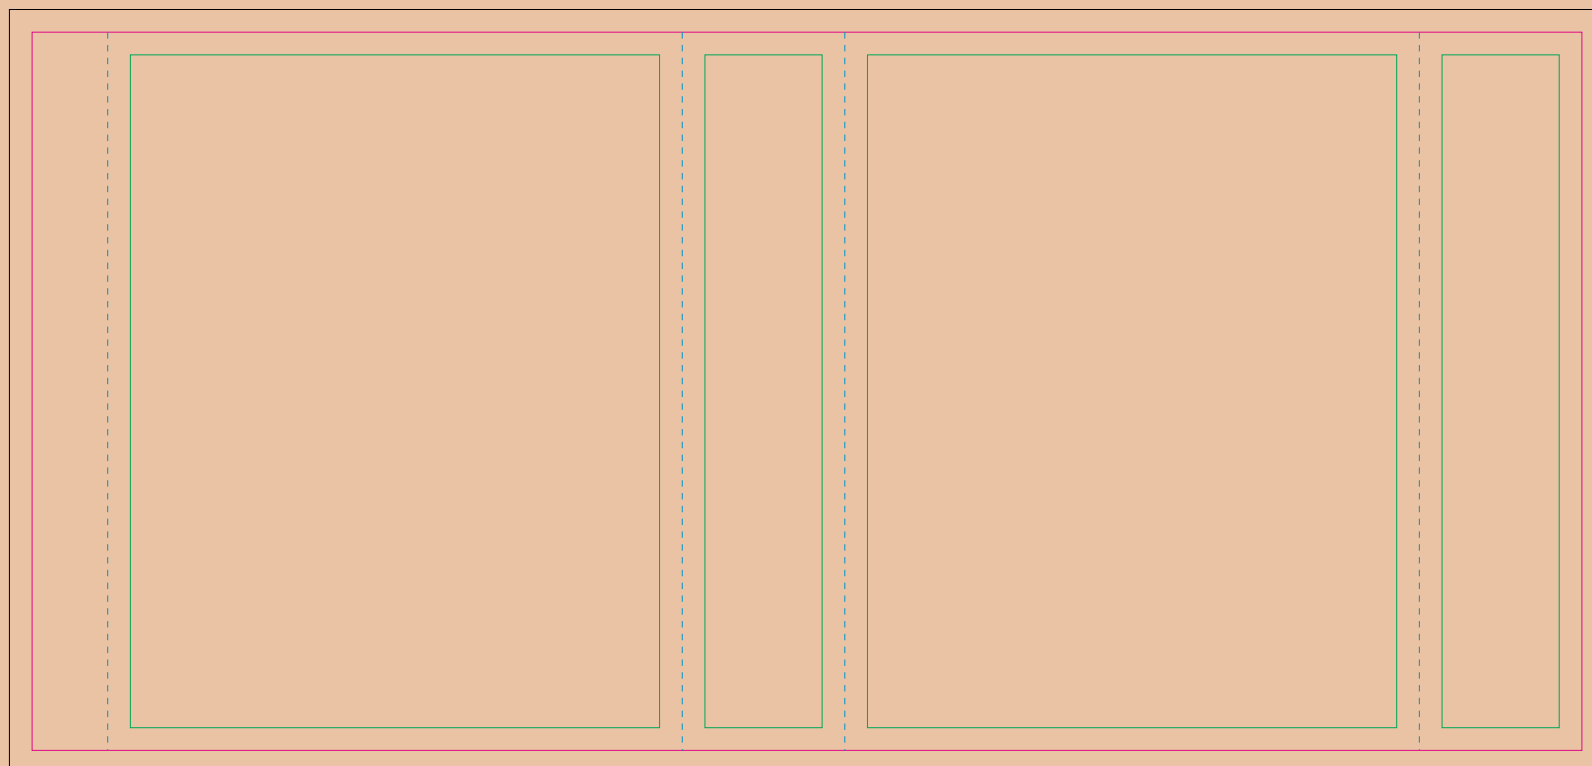

Kraft paper sleeve

The size of the paper sleeve is for reference only as product packaging size may vary.

BACK

FRONT

- Margin
- Edge of product
- Bleed limit 3-3 mm (background must fill it)
- - - - - Fold line

resolution: min. 300 DPI
colours: CMYK
formats: TIFF, PDF, EPS, AI, CDR

The green line indicates the area all non-background object-texts, logos, etc.
The pink outline the maximum size of graphic visible on the product.
The black line indicates the size of the required graphics including bleed.
The blue line indicates the folding.