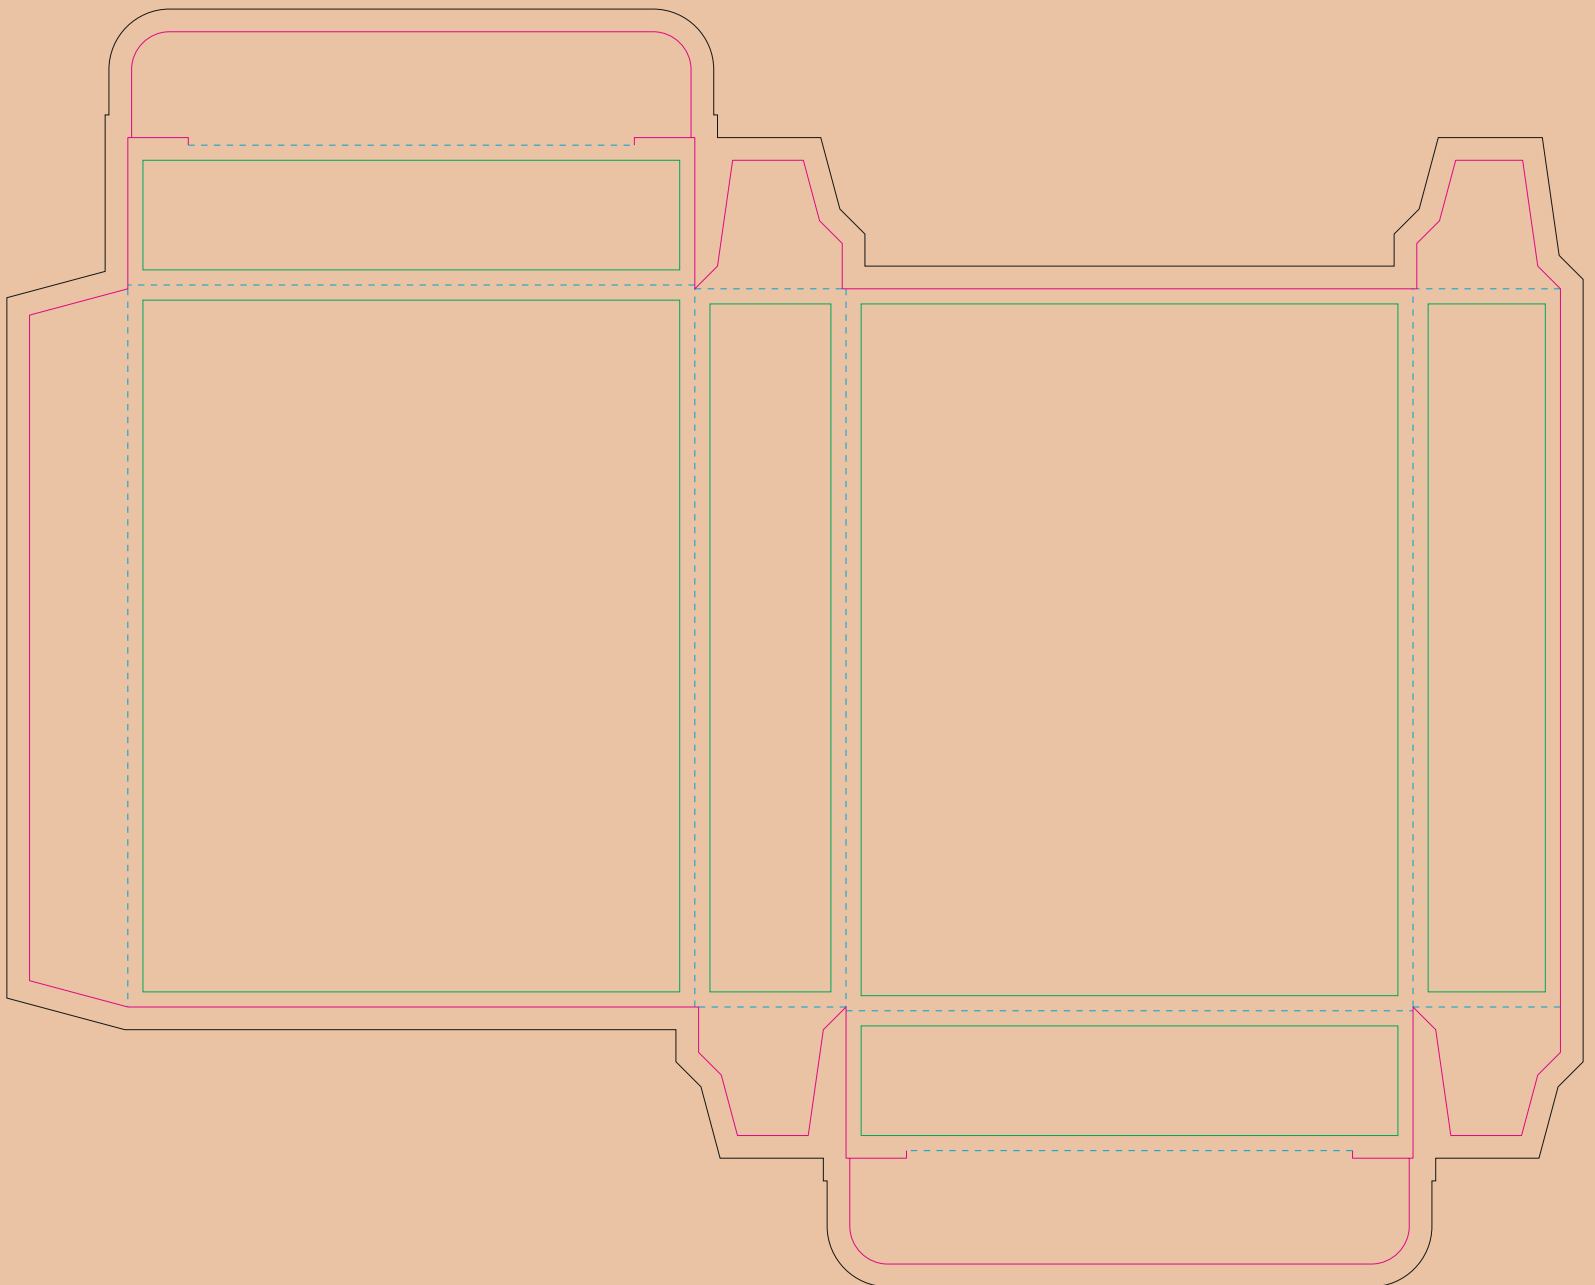

# Paperboard box

- Margin
- Edge of product
- Bleed limit 3-3 mm (background must fill it)
- - - - - Fold line

resolution: min. 300 DPI  
colours: CMYK  
formats: TIFF, PDF, EPS, AI, CDR

The green line indicates the area all non-background object-texts, logos, etc.  
The pink outline the maximum size of graphic visible on the product.  
The black line indicates the size of the required graphics including bleed.  
The blue line indicates the folding.

# Kraft Paperboard box

- Margin
- Edge of product
- Bleed limit 3-3 mm (background must fill it)
- - - - - Fold line

resolution: min. 300 DPI  
colours: CMYK  
formats: TIFF, PDF, EPS, AI, CDR

The green line indicates the area all non-background object-texts, logos, etc.  
The pink outline the maximum size of graphic visible on the product.  
The black line indicates the size of the required graphics including bleed.  
The blue line indicates the folding.

# Paper Sleeve

The size of the paper sleeve is for reference only as product packaging size may vary.

BACK

FRONT

- Margin
- Edge of product
- Bleed limit 3-3 mm (background must fill it)
- - - - - Fold line

# Kraft paper sleeve

The size of the paper sleeve is for reference only as product packaging size may vary.

BACK

FRONT

- Margin
- Edge of product
- Bleed limit 3-3 mm (background must fill it)
- - - - - Fold line