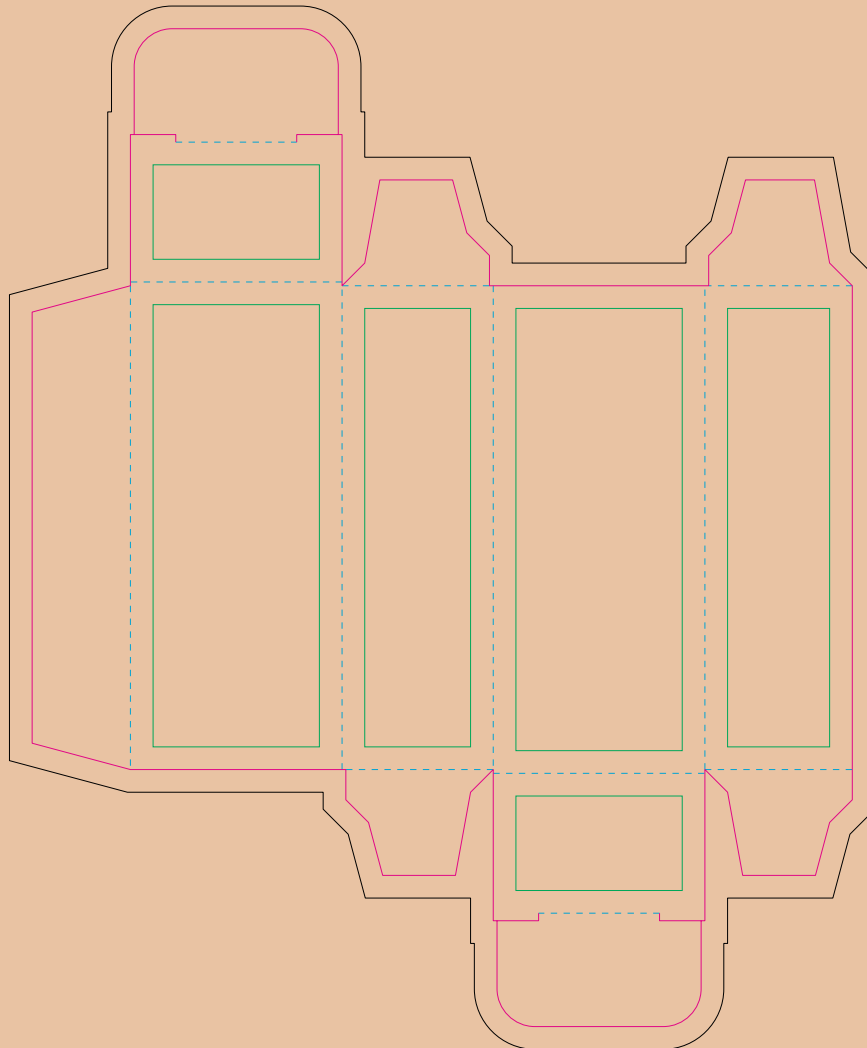

Paperboard box

- Margin
- Edge of product
- Bleed limit 3-3 mm (background must fill it)
- - - - - Fold line

resolution: min. 300 DPI
colours: CMYK
formats: TIFF, PDF, EPS, AI, CDR

The green line indicates the area all non-background object-texts, logos, etc.
The pink outline the maximum size of graphic visible on the product.
The black line indicates the size of the required graphics including bleed.
The blue line indicates the folding.

Kraft Paperboard box

- Margin
- Edge of product
- Bleed limit 3-3 mm (background must fill it)
- - - - - Fold line

resolution: min. 300 DPI
colours: CMYK
formats: TIFF, PDF, EPS, AI, CDR

The green line indicates the area all non-background object-texts, logos, etc.
The pink outline the maximum size of graphic visible on the product.
The black line indicates the size of the required graphics including bleed.
The blue line indicates the folding.