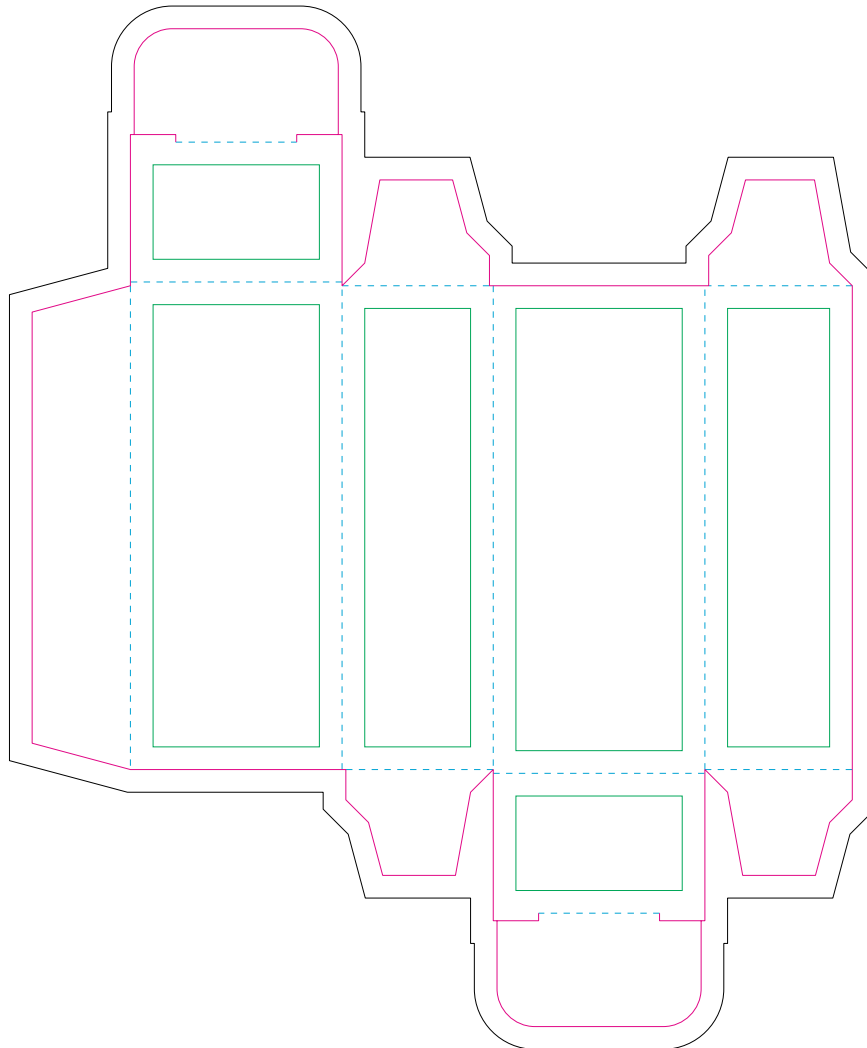

Paperboard box

- Margin
- Edge of product
- Bleed limit 3-3 mm (background must fill it)
- - - - - Fold line

resolution: min. 300 DPI
colours: CMYK
formats: TIFF, PDF, EPS, AI, CDR

The green line indicates the area all non-background object-texts, logos, etc.
The pink outline the maximum size of graphic visible on the product.
The black line indicates the size of the required graphics including bleed.
The blue line indicates the folding.

Kraft Paperboard box

- Margin
- Edge of product
- Bleed limit 3-3 mm (background must fill it)
- - - - - Fold line

resolution: min. 300 DPI
colours: CMYK
formats: TIFF, PDF, EPS, AI, CDR

The green line indicates the area all non-background object-texts, logos, etc.
The pink outline the maximum size of graphic visible on the product.
The black line indicates the size of the required graphics including bleed.
The blue line indicates the folding.