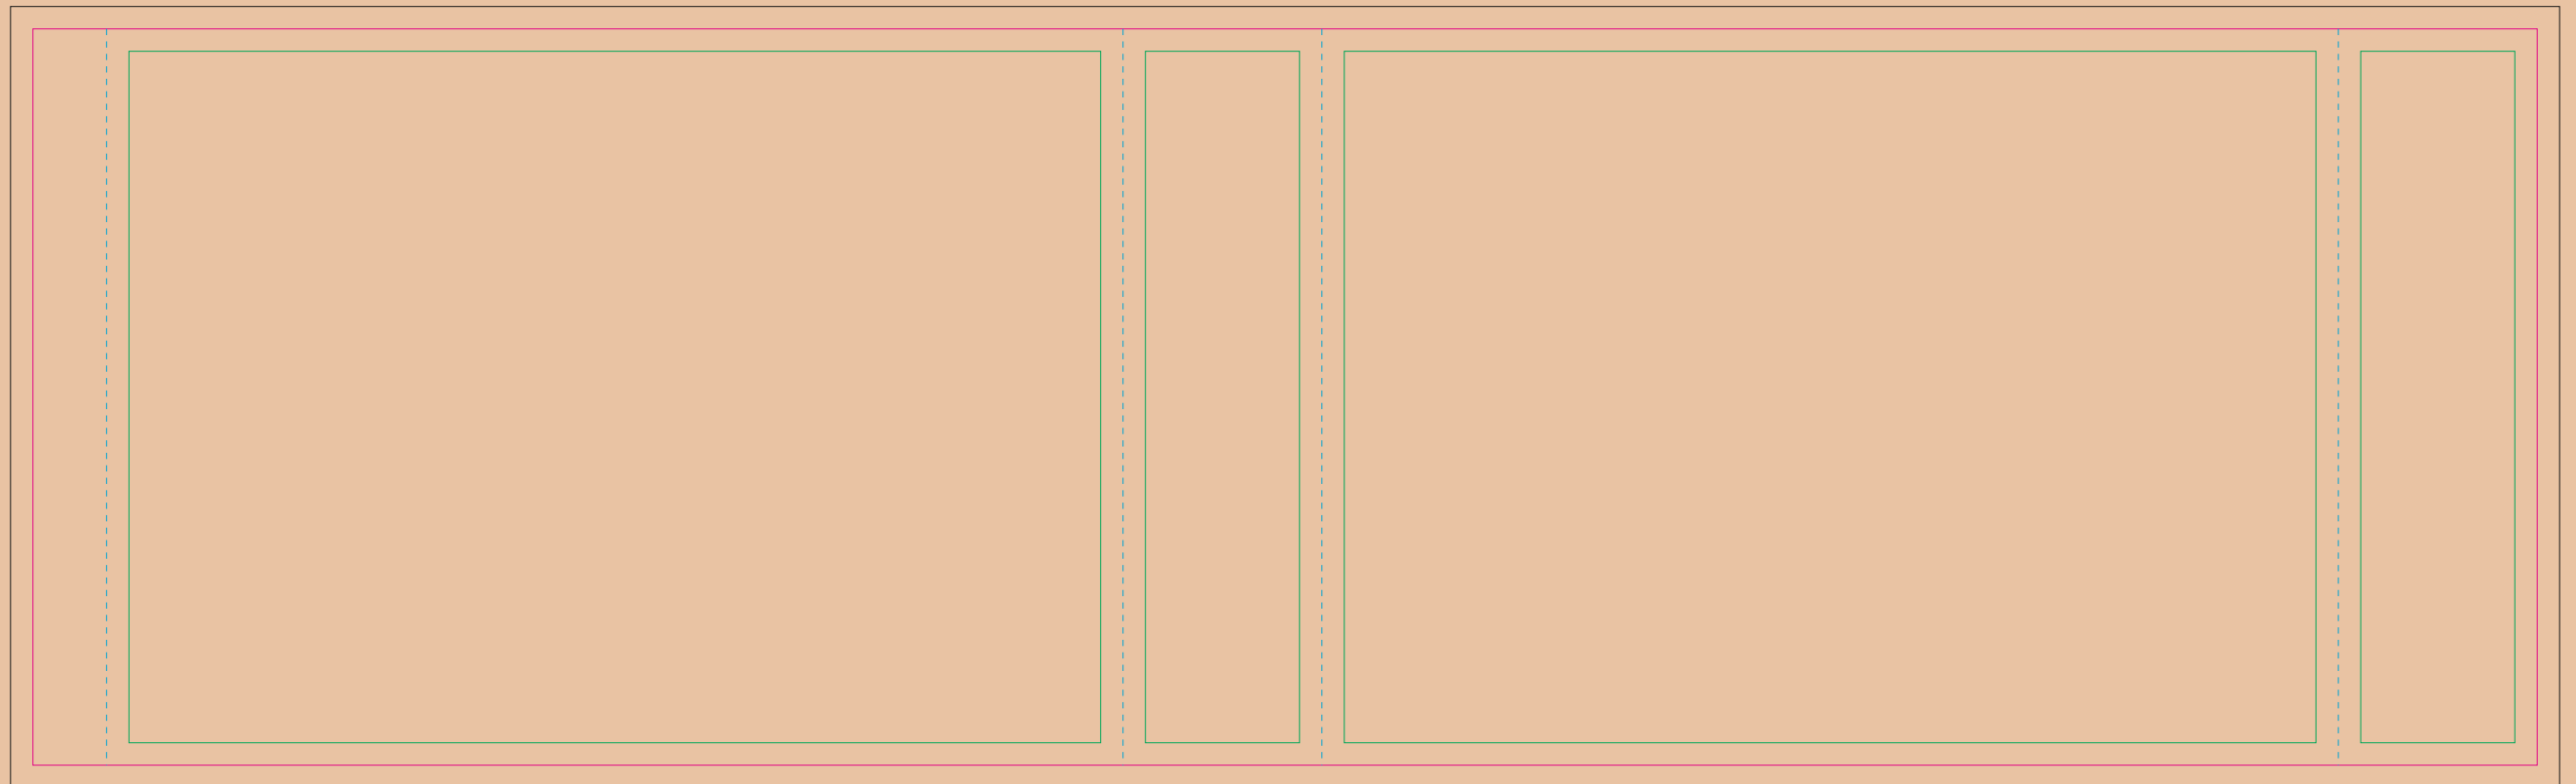

Kraft paper sleeve

The size of the paper sleeve is for reference only as product packaging size may vary.

BACK

FRONT

- Margin
- Edge of product
- Bleed limit 3-3 mm (background must fill it)
- - - - - Fold line

resolution: min. 300 DPI
colours: CMYK
formats: TIFF, PDF, EPS, AI, CDR

The green line indicates the area all non-background object-texts, logos, etc.
The pink outline the maximum size of graphic visible on the product.
The black line indicates the size of the required graphics including bleed.
The blue line indicates the folding.