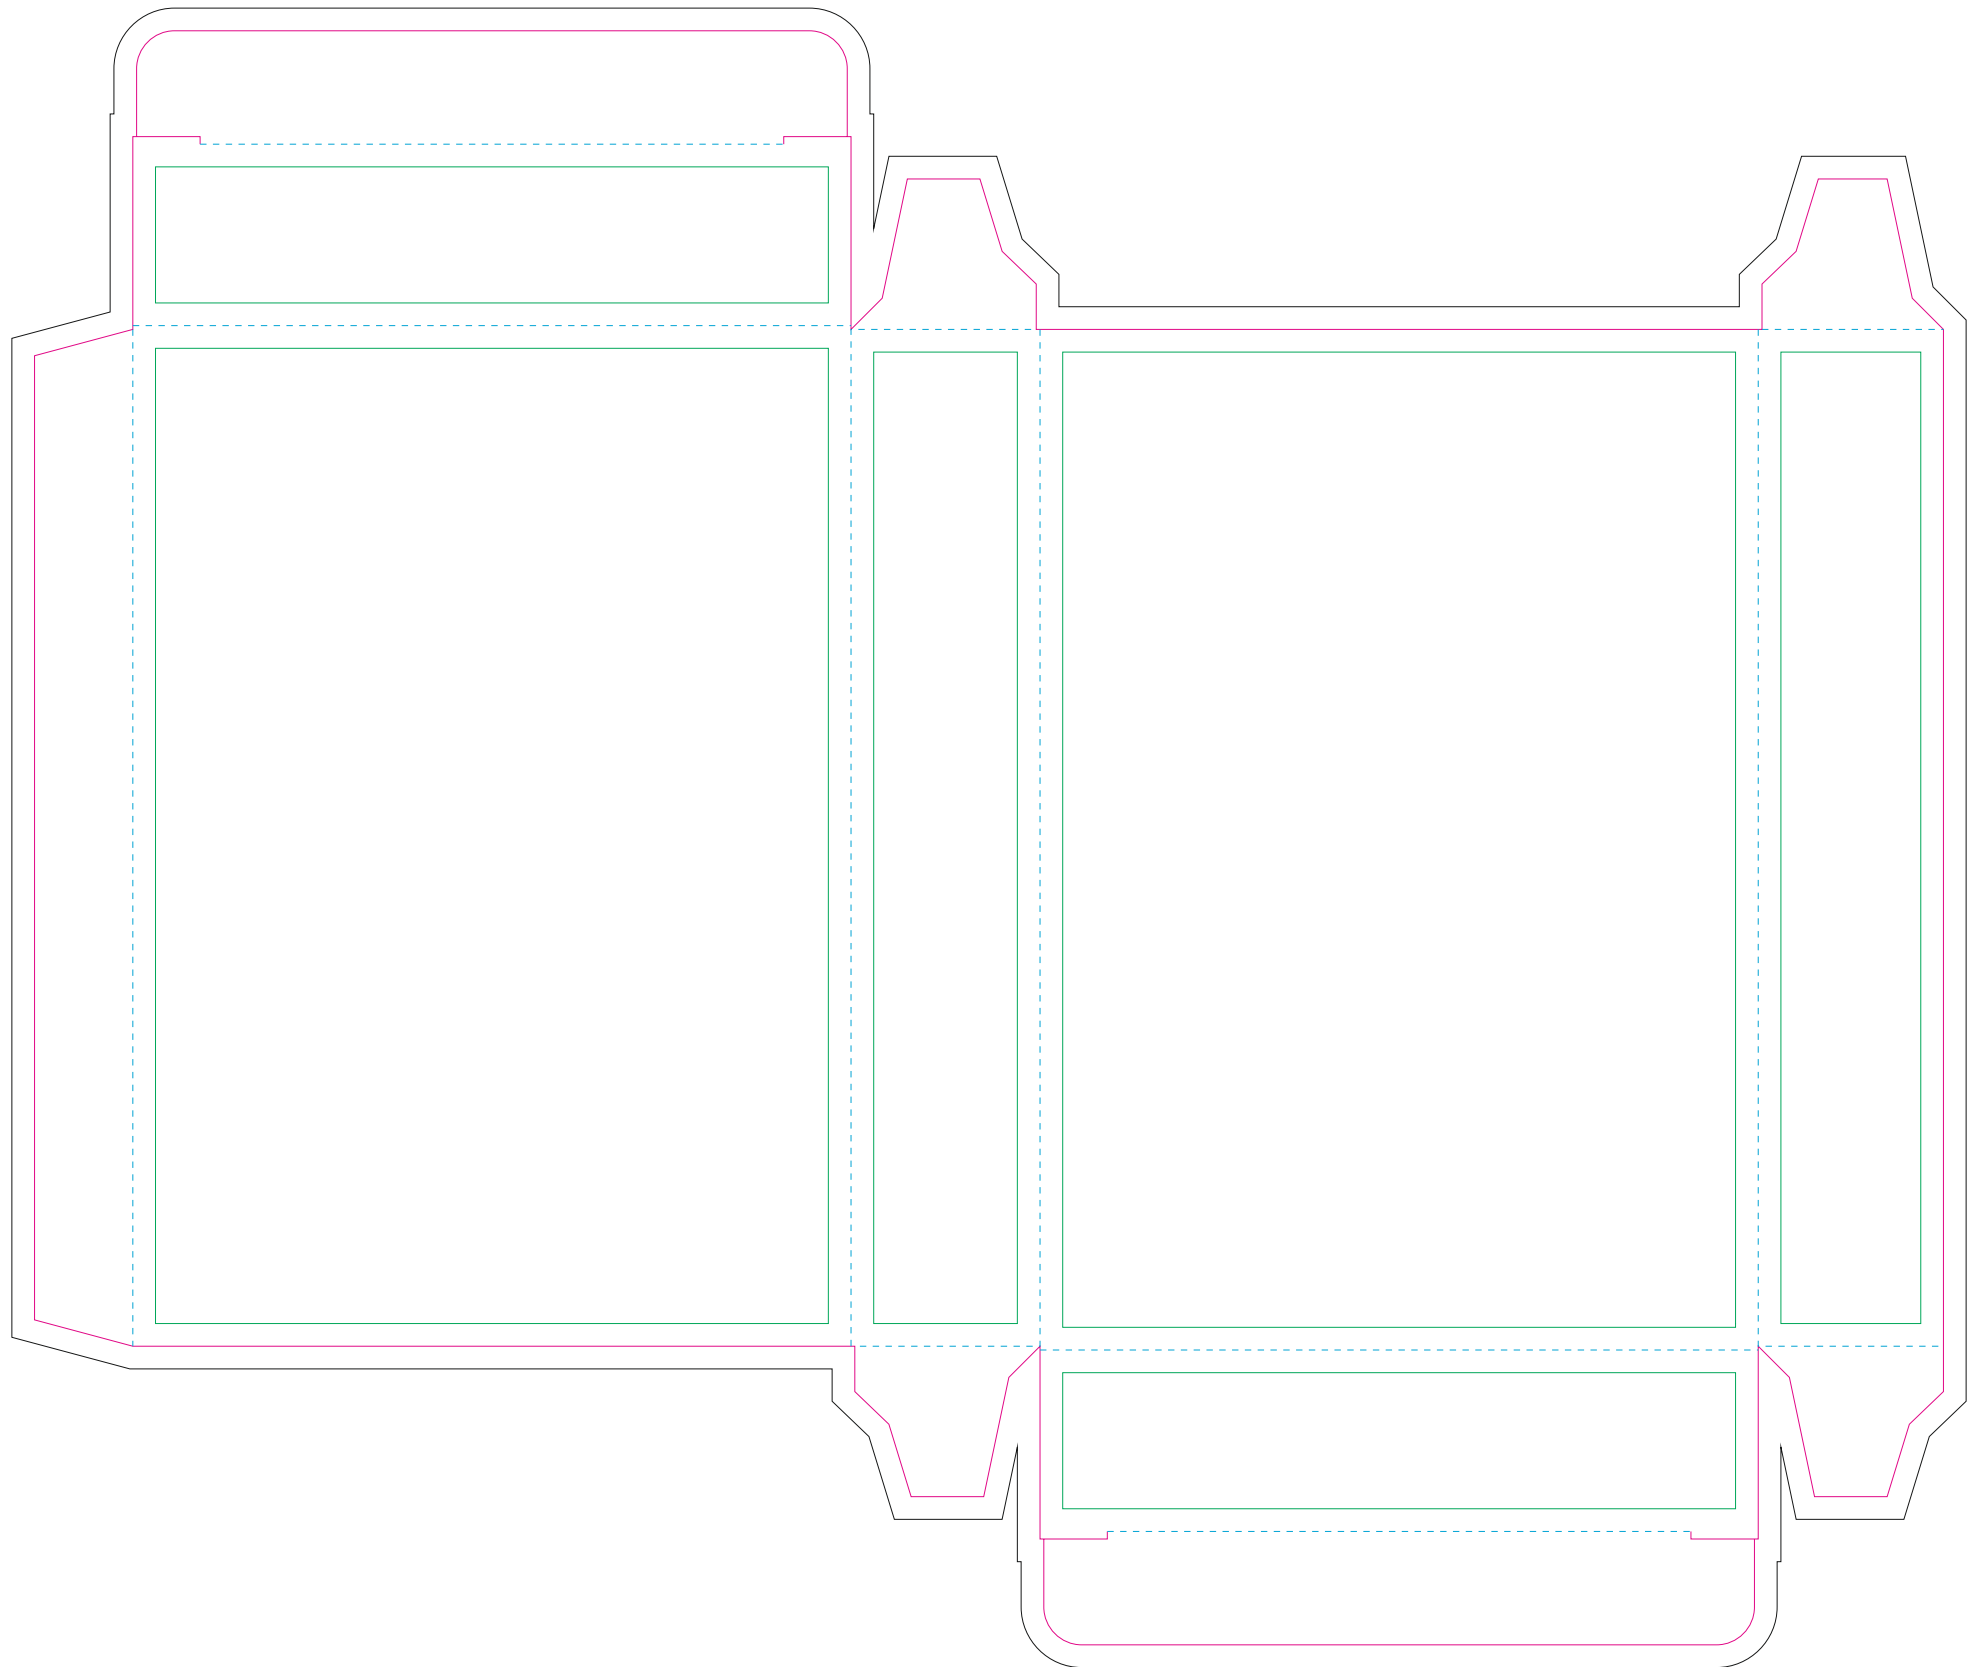

Paperboard box

- Margin
- Edge of product
- Bleed limit 3-3 mm (background must fill it)
- - - - - Fold line

resolution: min. 300 DPI
colours: CMYK
formats: TIFF, PDF, EPS, AI, CDR

The green line indicates the area all non-background object-texts, logos, etc.
The pink outline the maximum size of graphic visible on the product.
The black line indicates the size of the required graphics including bleed.
The blue line indicates the folding.

Kraft Paperboard box

- Margin
- Edge of product
- Bleed limit 3-3 mm (background must fill it)
- - - - - Fold line

resolution: min. 300 DPI
colours: CMYK
formats: TIFF, PDF, EPS, AI, CDR

The green line indicates the area all non-background object-texts, logos, etc.
The pink outline the maximum size of graphic visible on the product.
The black line indicates the size of the required graphics including bleed.
The blue line indicates the folding.

Paper Sleeve

The size of the paper sleeve is for reference only as product packaging size may vary.

BACK

FRONT

- Margin
- Edge of product
- Bleed limit 3-3 mm (background must fill it)
- - - - - Fold line

resolution: min. 300 DPI
colours: CMYK
formats: TIFF, PDF, EPS, AI, CDR

The green line indicates the area all non-background object-texts, logos, etc.
The pink outline the maximum size of graphic visible on the product.
The black line indicates the size of the required graphics including bleed.
The blue line indicates the folding.