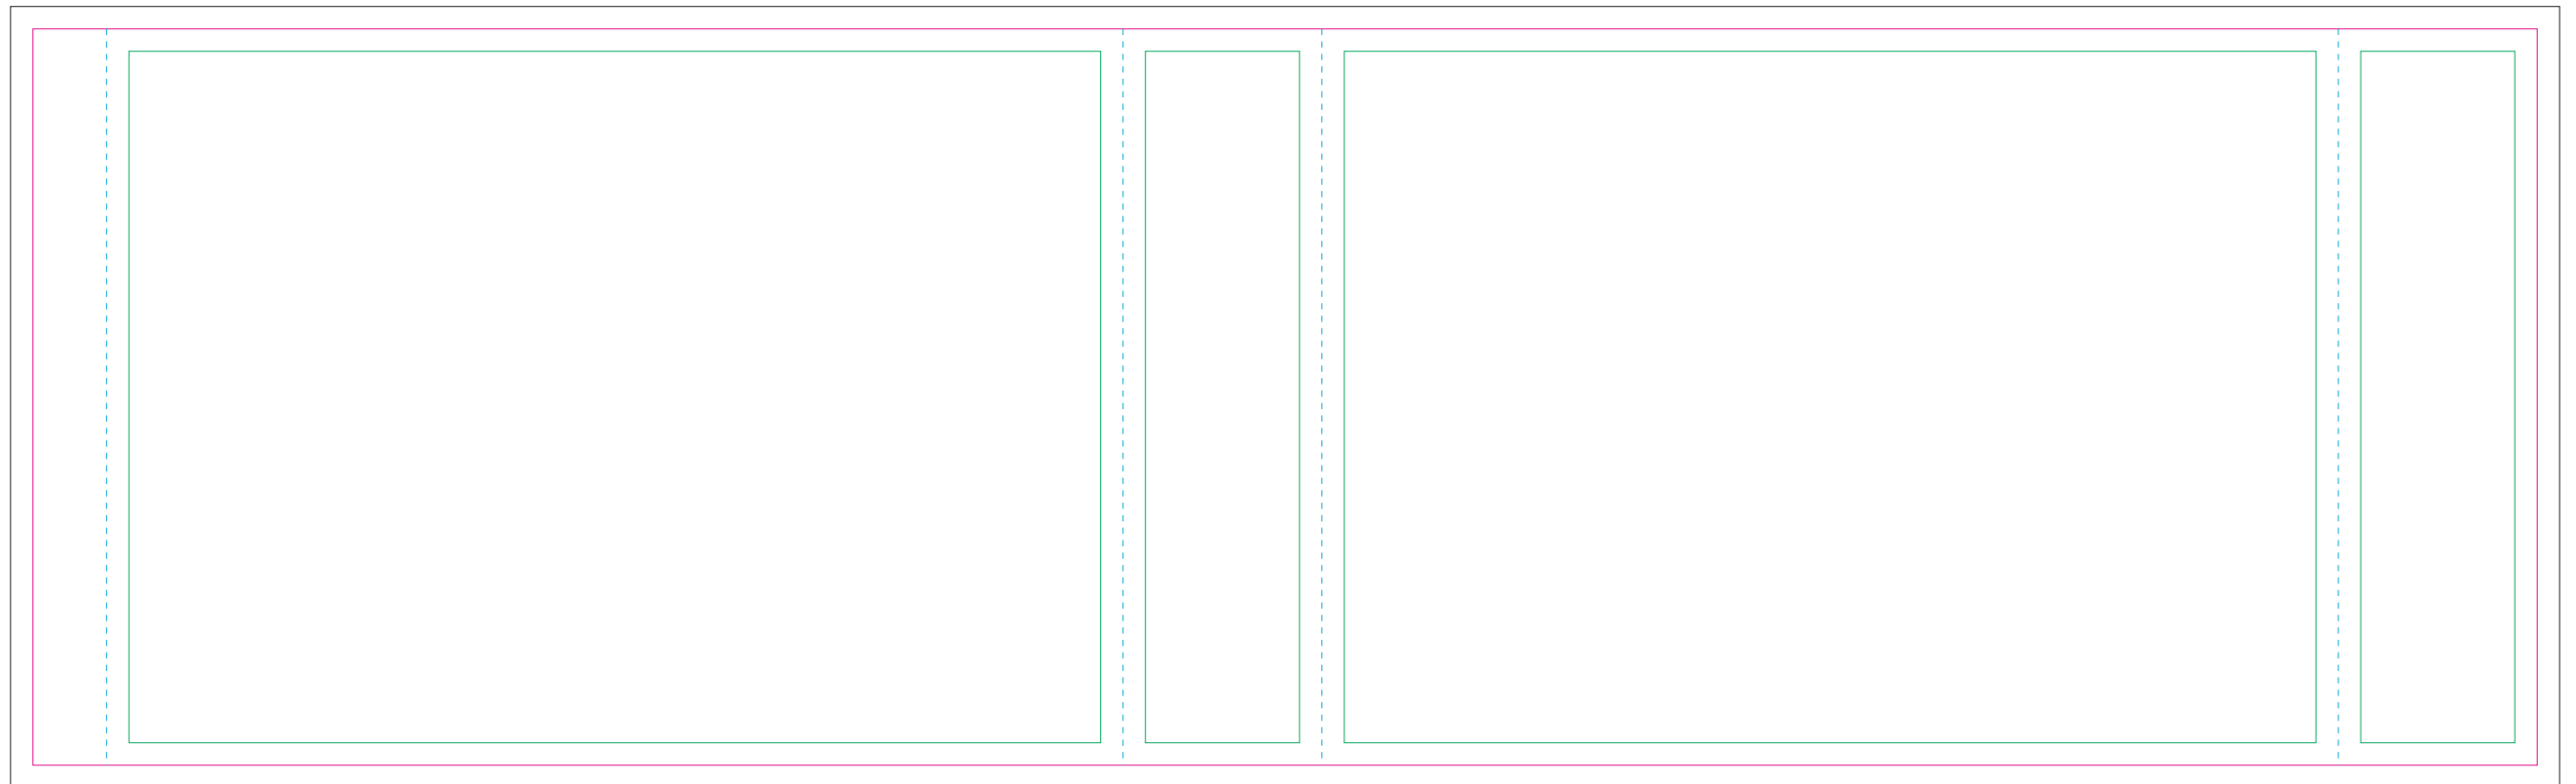

Paperboard box

- Margin
- Edge of product
- Bleed limit 3-3 mm (background must fill it)
- - - - - Fold line

resolution: min. 300 DPI
colours: CMYK
formats: TIFF, PDF, EPS, AI, CDR

The green line indicates the area all non-background object-texts, logos, etc.
The pink outline the maximum size of graphic visible on the product.
The black line indicates the size of the required graphics including bleed.
The blue line indicates the folding.

Kraft Paperboard box

- Margin
- Edge of product
- Bleed limit 3-3 mm (background must fill it)
- - - - - Fold line

resolution: min. 300 DPI
colours: CMYK
formats: TIFF, PDF, EPS, AI, CDR

The green line indicates the area all non-background object-texts, logos, etc.
The pink outline the maximum size of graphic visible on the product.
The black line indicates the size of the required graphics including bleed.
The blue line indicates the folding.

Paper Sleeve

The size of the paper sleeve is for reference only as product packaging size may vary.

BACK

FRONT

- Margin
- Edge of product
- Bleed limit 3-3 mm (background must fill it)
- - - - - Fold line

resolution: min. 300 DPI
colours: CMYK
formats: TIFF, PDF, EPS, AI, CDR

The green line indicates the area all non-background object-texts, logos, etc.
The pink outline the maximum size of graphic visible on the product.
The black line indicates the size of the required graphics including bleed.
The blue line indicates the folding.