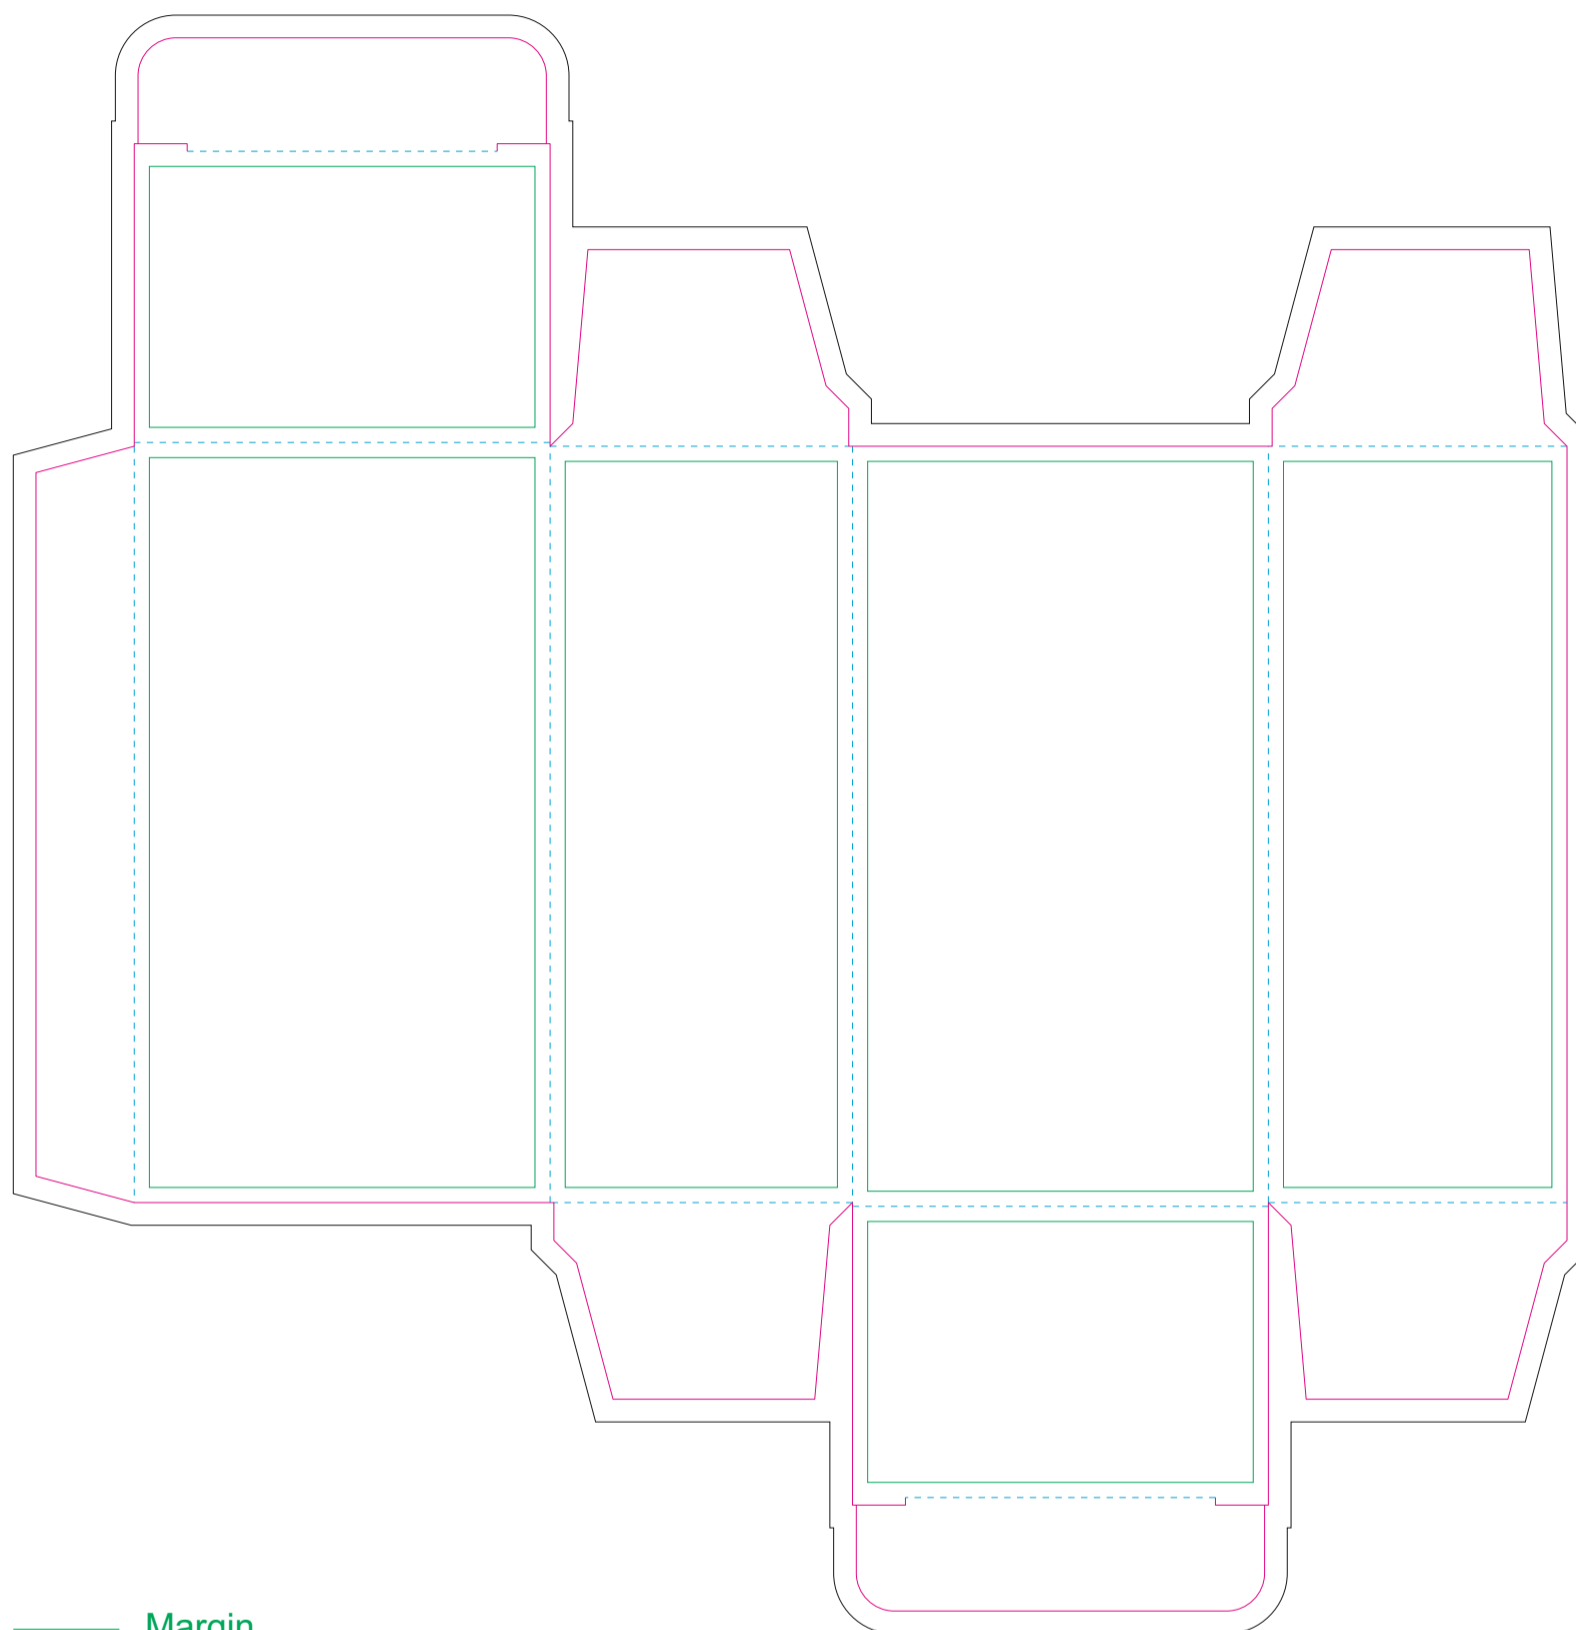

Paperboard box

- Margin
- Edge of product
- Bleed limit 3-3 mm (background must fill it)
- - - - - Fold line

resolution: min. 300 DPI
colours: CMYK
formats: TIFF, PDF, EPS, AI, CDR

The green line indicates the area all non-background object-texts, logos, etc.
The pink outline the maximum size of graphic visible on the product.
The black line indicates the size of the required graphics including bleed.
The blue line indicates the folding.

Kraft Paperboard box

- Margin
- Edge of product
- Bleed limit 3-3 mm (background must fill it)
- - - - - Fold line

resolution: min. 300 DPI
colours: CMYK
formats: TIFF, PDF, EPS, AI, CDR

The green line indicates the area all non-background object-texts, logos, etc.
The pink outline the maximum size of graphic visible on the product.
The black line indicates the size of the required graphics including bleed.
The blue line indicates the folding.

The size of the paper sleeve is for reference only as product packaging size may vary.

Paper Sleeve

BACK

FRONT

- Margin
- Edge of product
- Bleed limit 3-3 mm (background must fill it)
- - - - - Fold line

The green line indicates the area all non-background object-texts, logos, etc.
The pink outline the maximum size of graphic visible on the product.
The black line indicates the size of the required graphics including bleed.
The blue line indicates the folding.