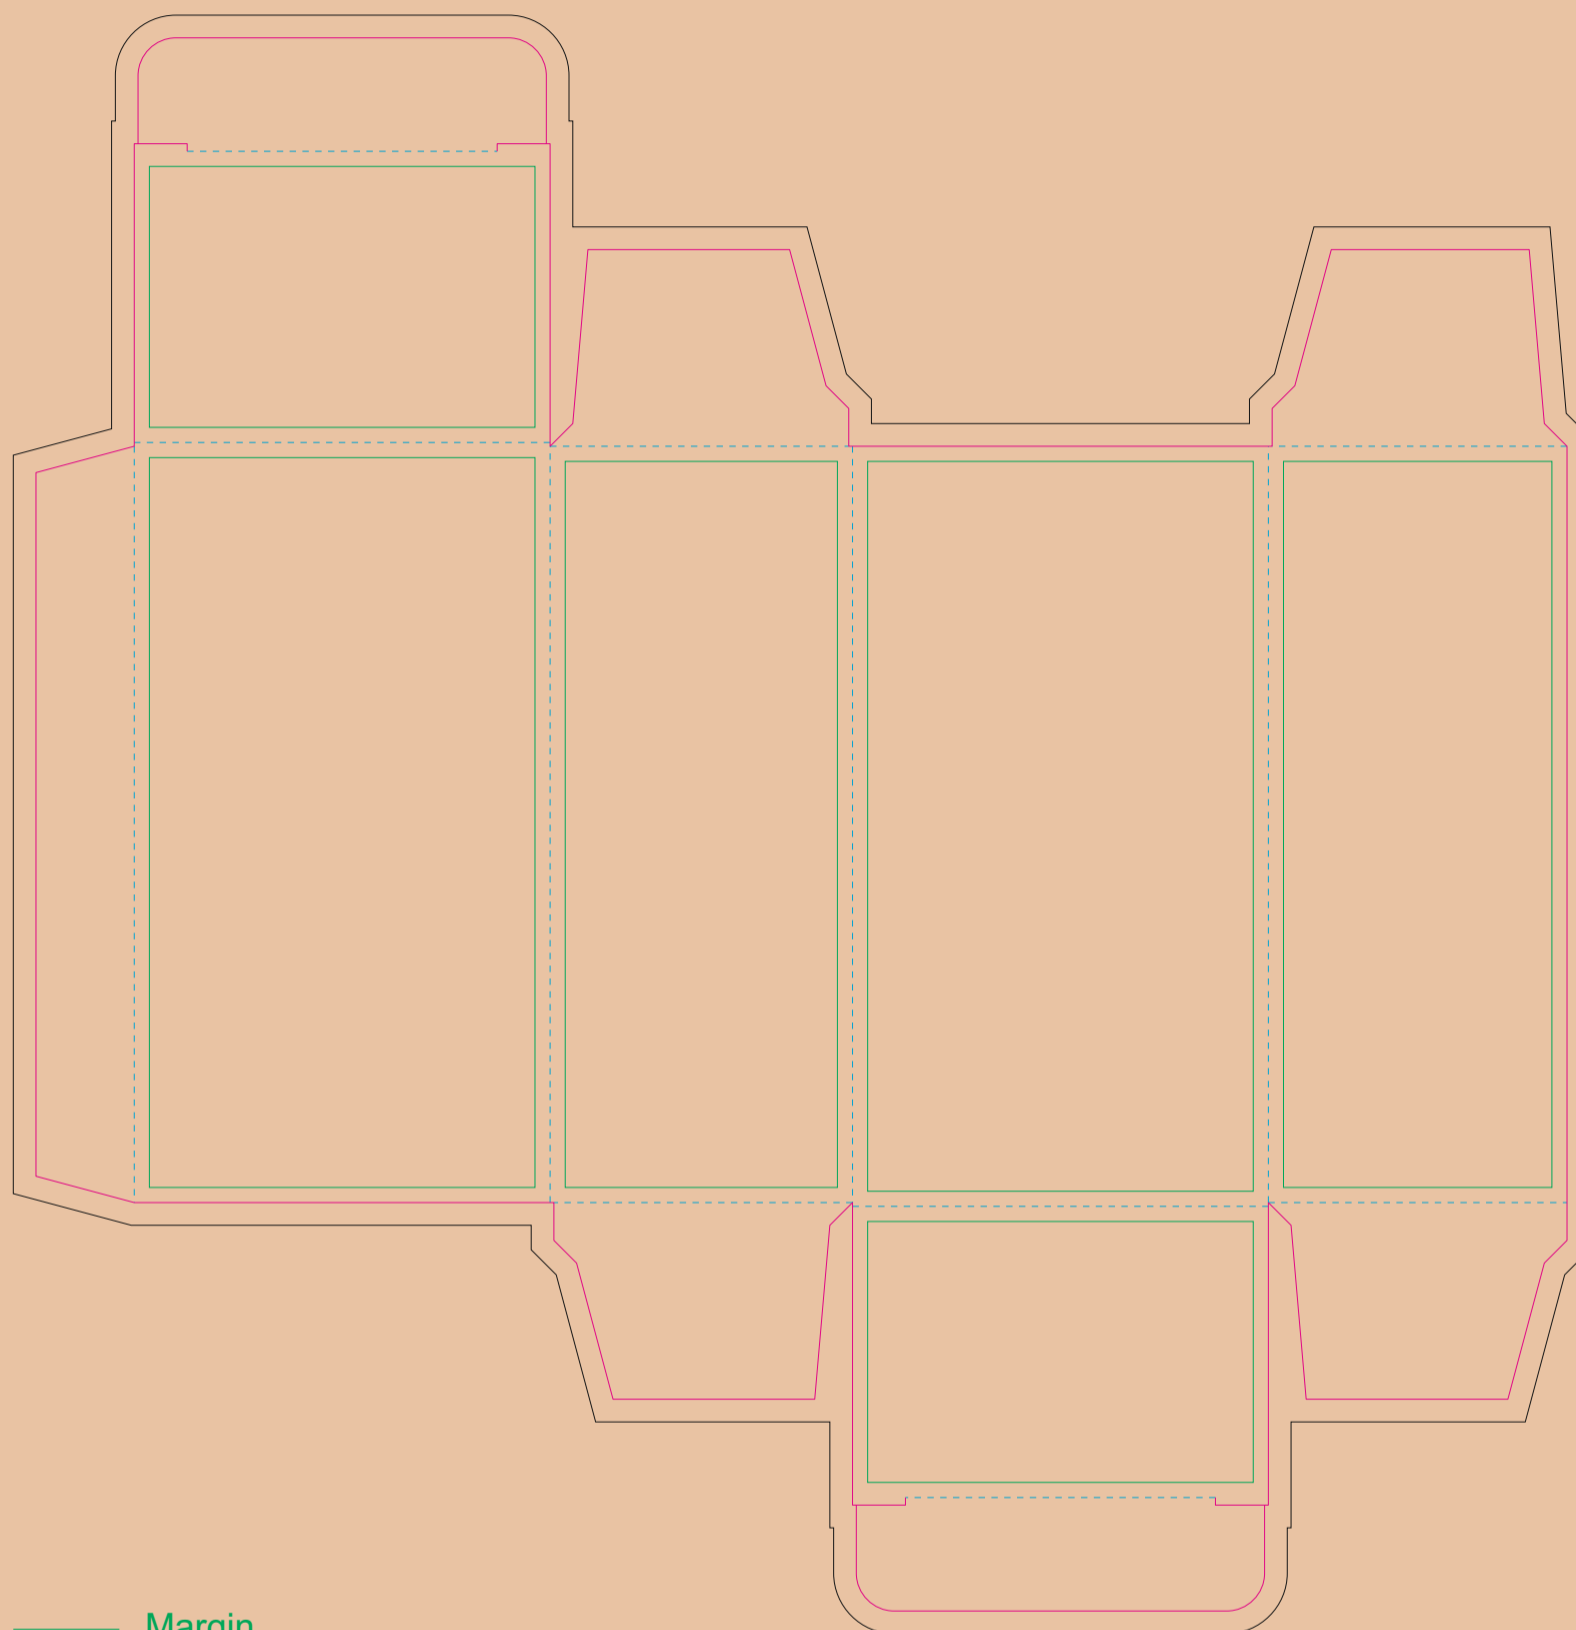

Paperboard box

- Margin
- Edge of product
- Bleed limit 3-3 mm (background must fill it)
- - - - - Fold line

resolution: min. 300 DPI
colours: CMYK
formats: TIFF, PDF, EPS, AI, CDR

The green line indicates the area all non-background object-texts, logos, etc.
The pink outline the maximum size of graphic visible on the product.
The black line indicates the size of the required graphics including bleed.
The blue line indicates the folding.

Kraft Paperboard box

- Margin
- Edge of product
- Bleed limit 3-3 mm (background must fill it)
- - - - - Fold line

resolution: min. 300 DPI
colours: CMYK
formats: TIFF, PDF, EPS, AI, CDR

The green line indicates the area all non-background object-texts, logos, etc.
The pink outline the maximum size of graphic visible on the product.
The black line indicates the size of the required graphics including bleed.
The blue line indicates the folding.

The size of the paper sleeve is for reference only as product packaging size may vary.

Paper Sleeve

BACK

FRONT

- Margin
- Edge of product
- Bleed limit 3-3 mm (background must fill it)
- - - - - Fold line

The green line indicates the area all non-background object-texts, logos, etc.
The pink outline the maximum size of graphic visible on the product.
The black line indicates the size of the required graphics including bleed.
The blue line indicates the folding.