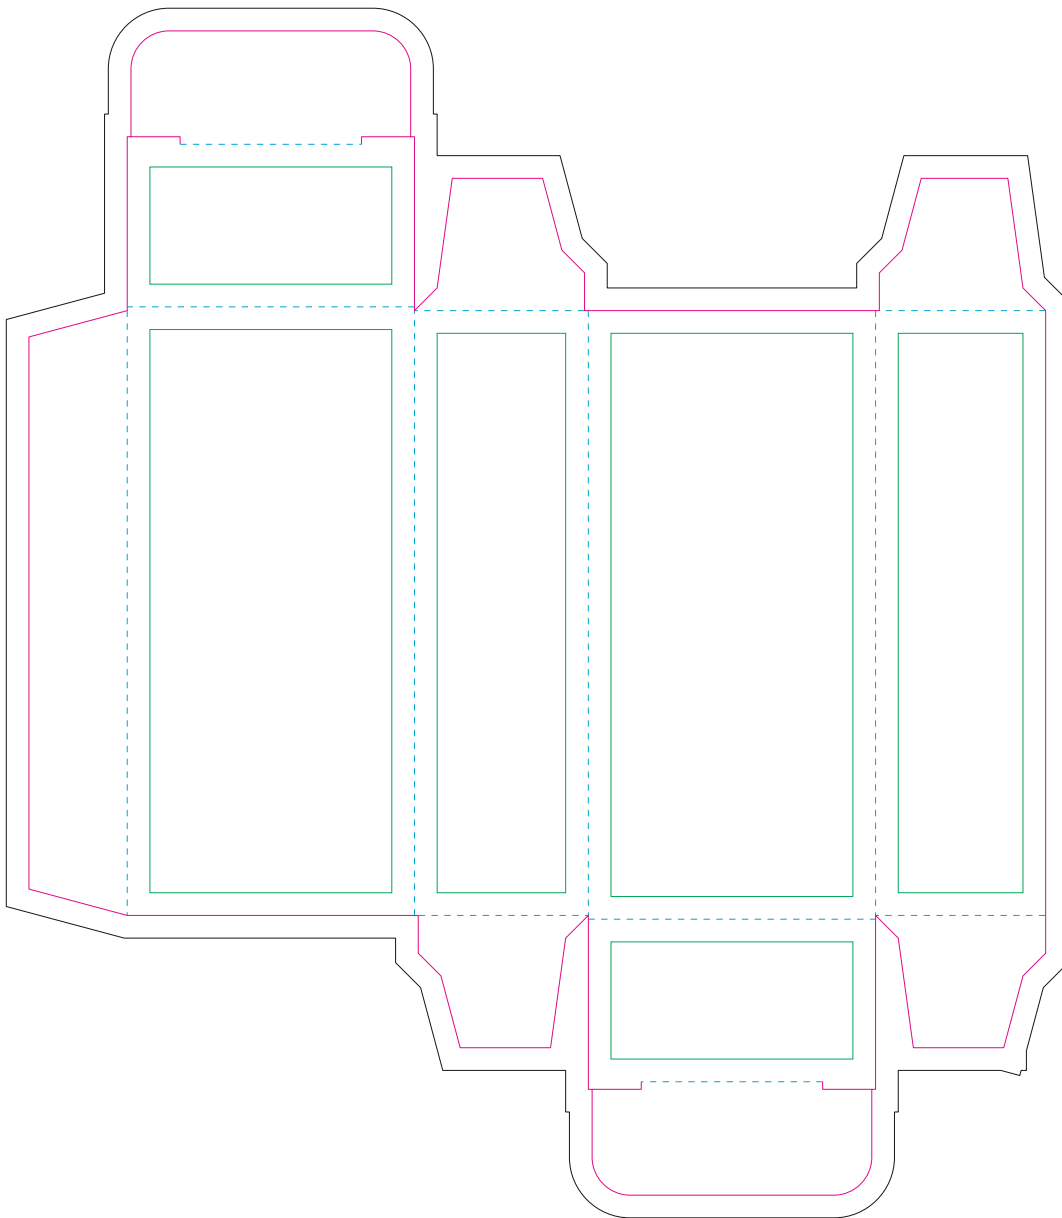

Paperboard box

— Margin

— Edge of product

— Bleed limit 3-3 mm (background must fill it)

- - - - - Fold line

resolution: min. 300 DPI

colours: CMYK

formats: TIFF, PDF, EPS, AI, CDR

The green line indicates the area all non-background object-texts, logos, etc.
The pink outline the maximum size of graphic visible on the product.
The black line indicates the size of the required graphics including bleed.
The blue line indicates the folding.

Kraft Paperboard box

- Margin
- Edge of product
- Bleed limit 3-3 mm (background must fill it)
- - - - - Fold line

resolution: min. 300 DPI
colours: CMYK
formats: TIFF, PDF, EPS, AI, CDR

The green line indicates the area all non-background object-texts, logos, etc.
The pink outline the maximum size of graphic visible on the product.
The black line indicates the size of the required graphics including bleed.
The blue line indicates the folding.