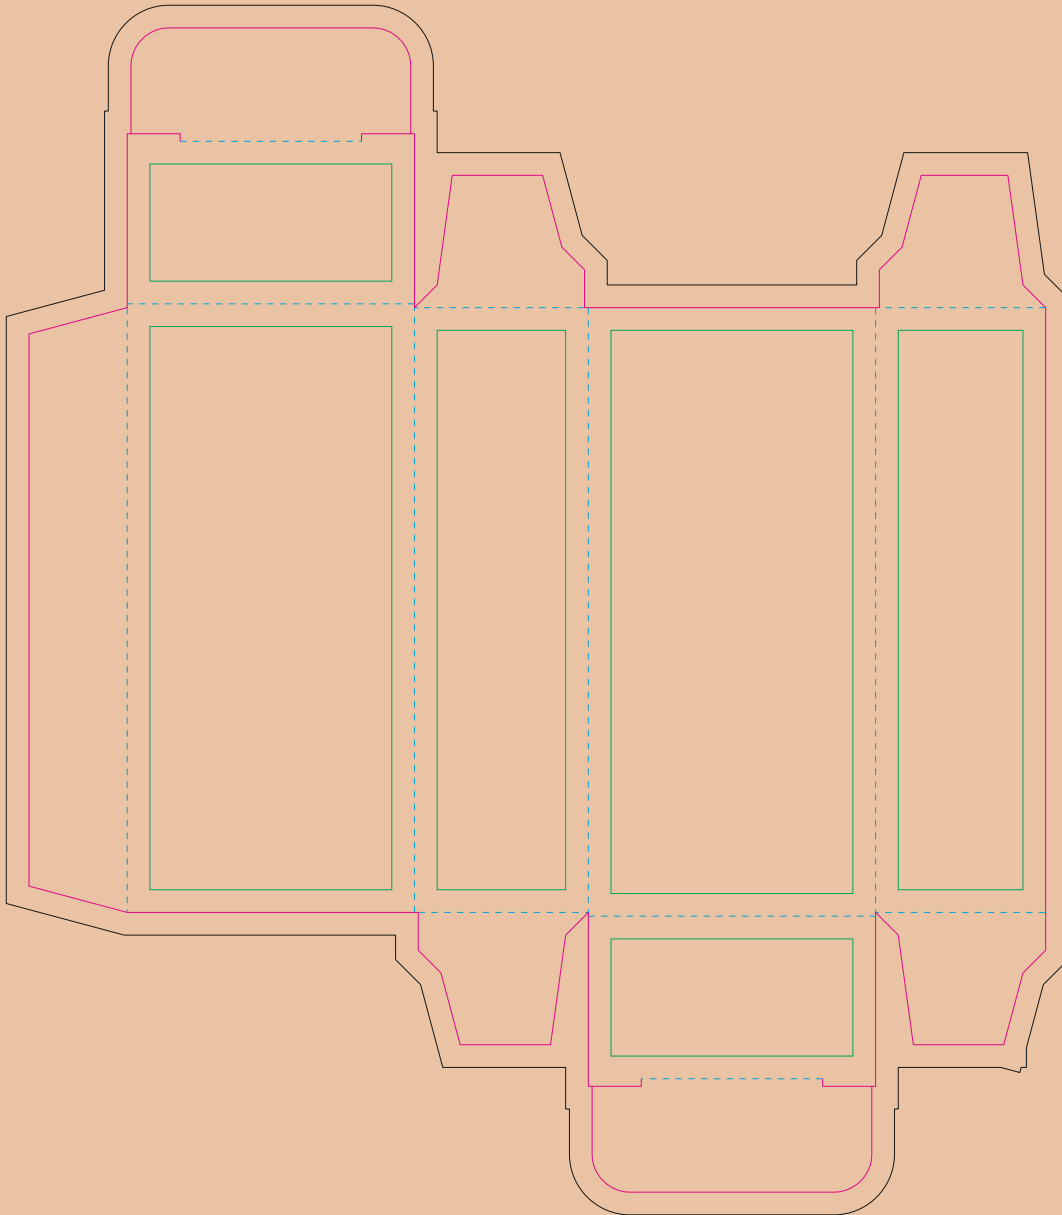

Paperboard box

— Margin

— Edge of product

— Bleed limit 3-3 mm (background must fill it)

- - - - - Fold line

resolution: min. 300 DPI

colours: CMYK

formats: TIFF, PDF, EPS, AI, CDR

The green line indicates the area all non-background object-texts, logos, etc.
The pink outline the maximum size of graphic visible on the product.
The black line indicates the size of the required graphics including bleed.
The blue line indicates the folding.

Kraft Paperboard box

- Margin
- Edge of product
- Bleed limit 3-3 mm (background must fill it)
- - - - - Fold line

resolution: min. 300 DPI
colours: CMYK
formats: TIFF, PDF, EPS, AI, CDR

The green line indicates the area all non-background object-texts, logos, etc.
The pink outline the maximum size of graphic visible on the product.
The black line indicates the size of the required graphics including bleed.
The blue line indicates the folding.