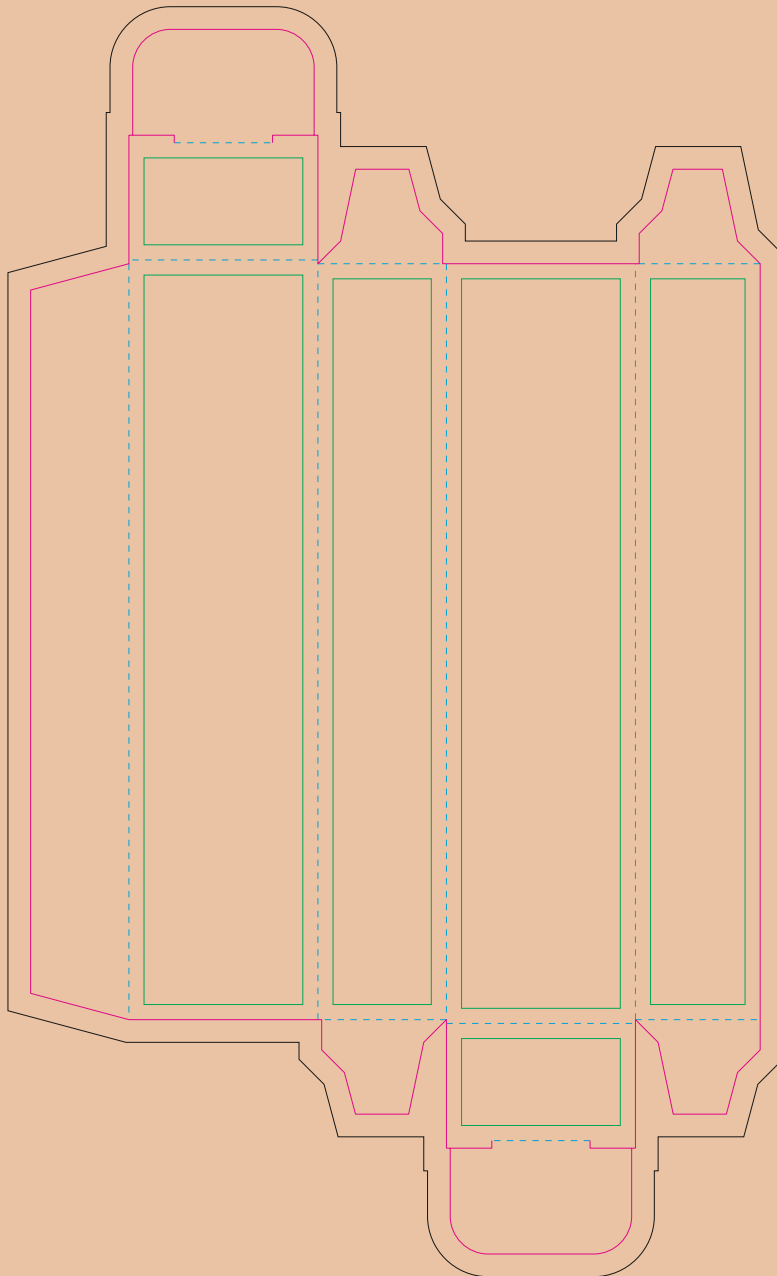

Paperboard box

- Margin
- Edge of product
- Bleed limit 3-3 mm (background must fill it)
- - - - - Fold line

resolution: min. 300 DPI
colours: CMYK
formats: TIFF, PDF, EPS, AI, CDR

The green line indicates the area all non-background object-texts, logos, etc.
The pink outline the maximum size of graphic visible on the product.
The black line indicates the size of the required graphics including bleed.
The blue line indicates the folding.

Kraft Paperboard box

- Margin
- Edge of product
- Bleed limit 3-3 mm (background must fill it)
- - - - - Fold line

resolution: min. 300 DPI
colours: CMYK
formats: TIFF, PDF, EPS, AI, CDR

The green line indicates the area all non-background object-texts, logos, etc.
The pink outline the maximum size of graphic visible on the product.
The black line indicates the size of the required graphics including bleed.
The blue line indicates the folding.

The size of the paper sleeve is for reference only as product packaging size may vary.

Paper Sleeve

- Margin
- Edge of product
- Bleed limit 3-3 mm (background must fill it)
- - - - - Fold line

resolution: min. 300 DPI
colours: CMYK
formats: TIFF, PDF, EPS, AI, CDR

The green line indicates the area all non-background object-texts, logos, etc.
The pink outline the maximum size of graphic visible on the product.
The black line indicates the size of the required graphics including bleed.
The blue line indicates the folding.