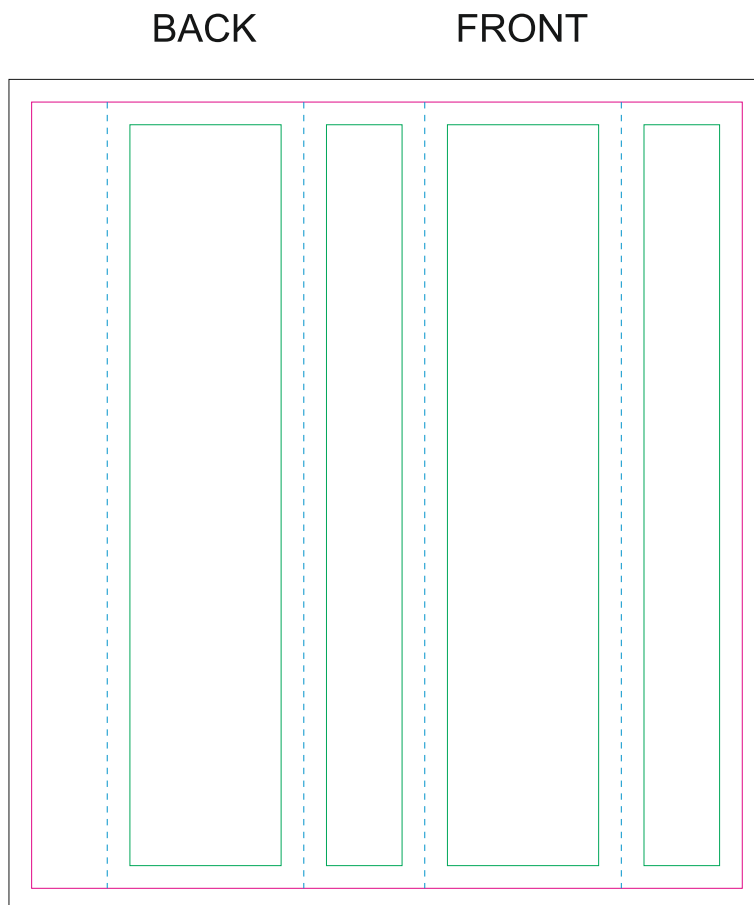

Paperboard box

- Margin
- Edge of product
- Bleed limit 3-3 mm (background must fill it)
- - - - - Fold line

resolution: min. 300 DPI
colours: CMYK
formats: TIFF, PDF, EPS, AI, CDR

The green line indicates the area all non-background object-texts, logos, etc.
The pink outline the maximum size of graphic visible on the product.
The black line indicates the size of the required graphics including bleed.
The blue line indicates the folding.

Kraft Paperboard box

- Margin
- Edge of product
- Bleed limit 3-3 mm (background must fill it)
- - - - - Fold line

resolution: min. 300 DPI
colours: CMYK
formats: TIFF, PDF, EPS, AI, CDR

The green line indicates the area all non-background object-texts, logos, etc.
The pink outline the maximum size of graphic visible on the product.
The black line indicates the size of the required graphics including bleed.
The blue line indicates the folding.

The size of the paper sleeve is for reference only as product packaging size may vary.

Paper Sleeve

- Margin
- Edge of product
- Bleed limit 3-3 mm (background must fill it)
- - - - - Fold line

resolution: min. 300 DPI
colours: CMYK
formats: TIFF, PDF, EPS, AI, CDR

The green line indicates the area all non-background object-texts, logos, etc.
The pink outline the maximum size of graphic visible on the product.
The black line indicates the size of the required graphics including bleed.
The blue line indicates the folding.