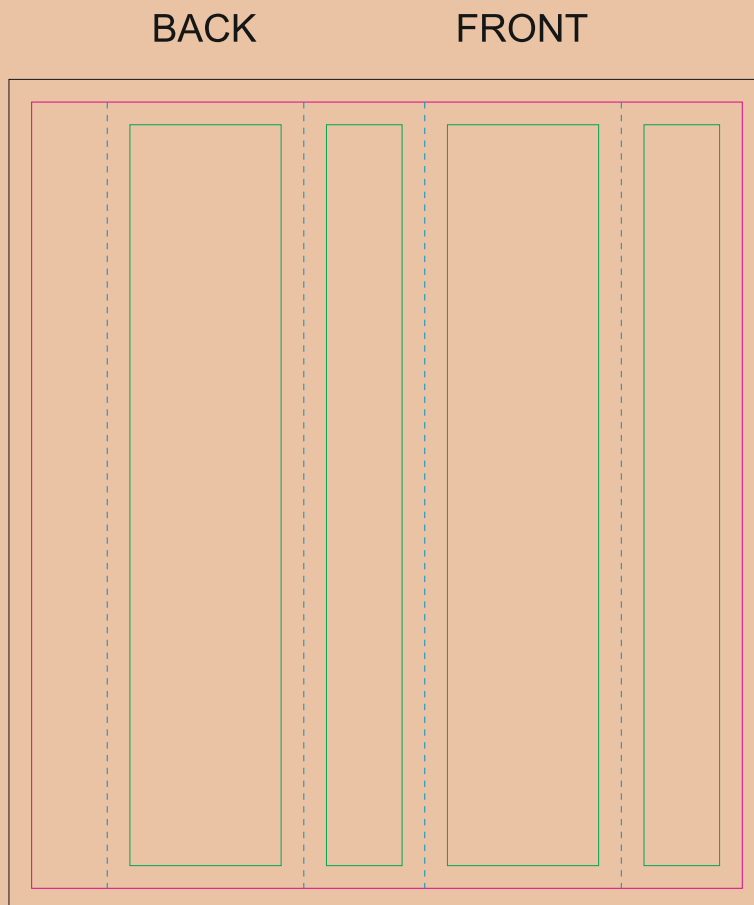

The size of the paper sleeve is for reference only as product packaging size may vary.

Kraft paper sleeve

- Margin
- Edge of product
- Bleed limit 3-3 mm (background must fill it)
- - - - - Fold line

resolution: min. 300 DPI
colours: CMYK
formats: TIFF, PDF, EPS, AI, CDR

The green line indicates the area all non-background object-texts, logos, etc.
The pink outline the maximum size of graphic visible on the product.
The black line indicates the size of the required graphics including bleed.
The blue line indicates the folding.