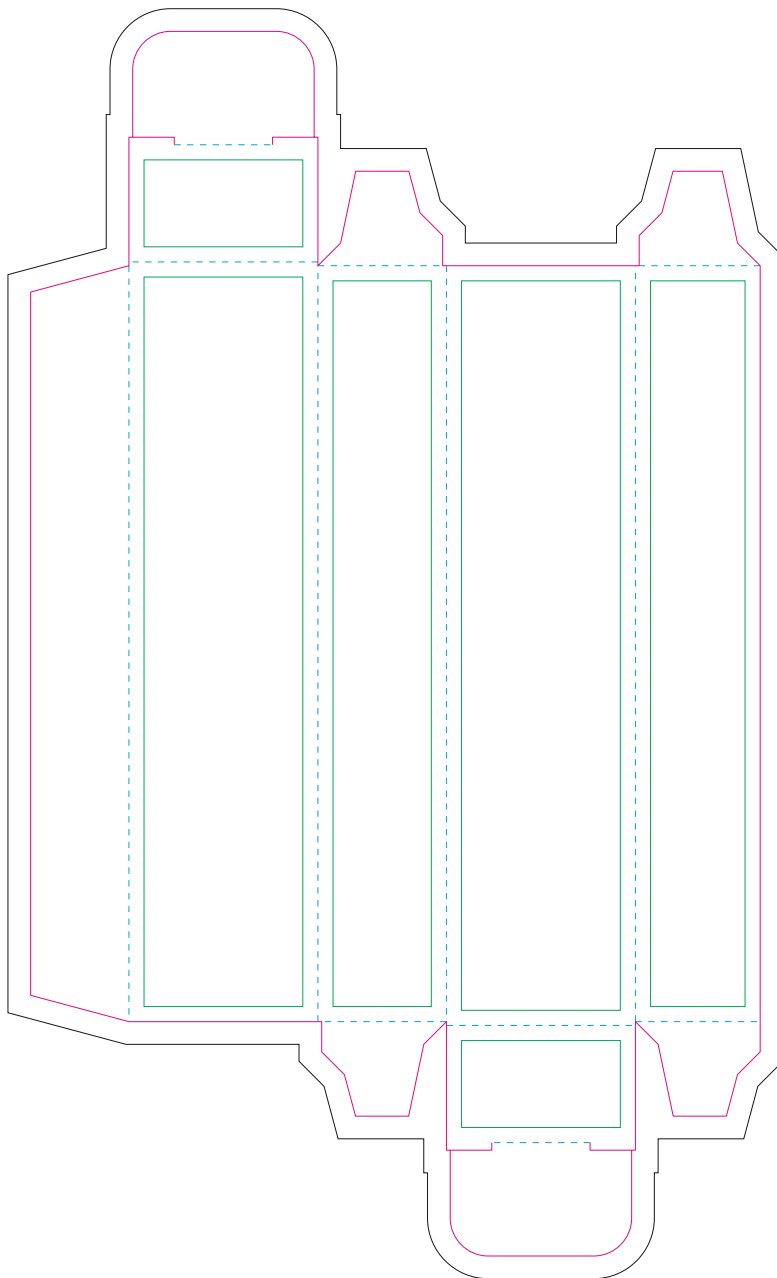

Paperboard box

- Margin
- Edge of product
- Bleed limit 3-3 mm (background must fill it)
- - - - - Fold line

resolution: min. 300 DPI
colours: CMYK
formats: TIFF, PDF, EPS, AI, CDR

The green line indicates the area all non-background object-texts, logos, etc.
The pink outline the maximum size of graphic visible on the product.
The black line indicates the size of the required graphics including bleed.
The blue line indicates the folding.

Kraft Paperboard box

- Margin
- Edge of product
- Bleed limit 3-3 mm (background must fill it)
- - - - - Fold line

resolution: min. 300 DPI
colours: CMYK
formats: TIFF, PDF, EPS, AI, CDR

The green line indicates the area all non-background object-texts, logos, etc.
The pink outline the maximum size of graphic visible on the product.
The black line indicates the size of the required graphics including bleed.
The blue line indicates the folding.

The size of the paper sleeve is for reference only as product packaging size may vary.

Paper Sleeve

- Margin
- Edge of product
- Bleed limit 3-3 mm (background must fill it)
- - - - - Fold line

resolution: min. 300 DPI
colours: CMYK
formats: TIFF, PDF, EPS, AI, CDR

The green line indicates the area all non-background object-texts, logos, etc.
The pink outline the maximum size of graphic visible on the product.
The black line indicates the size of the required graphics including bleed.
The blue line indicates the folding.