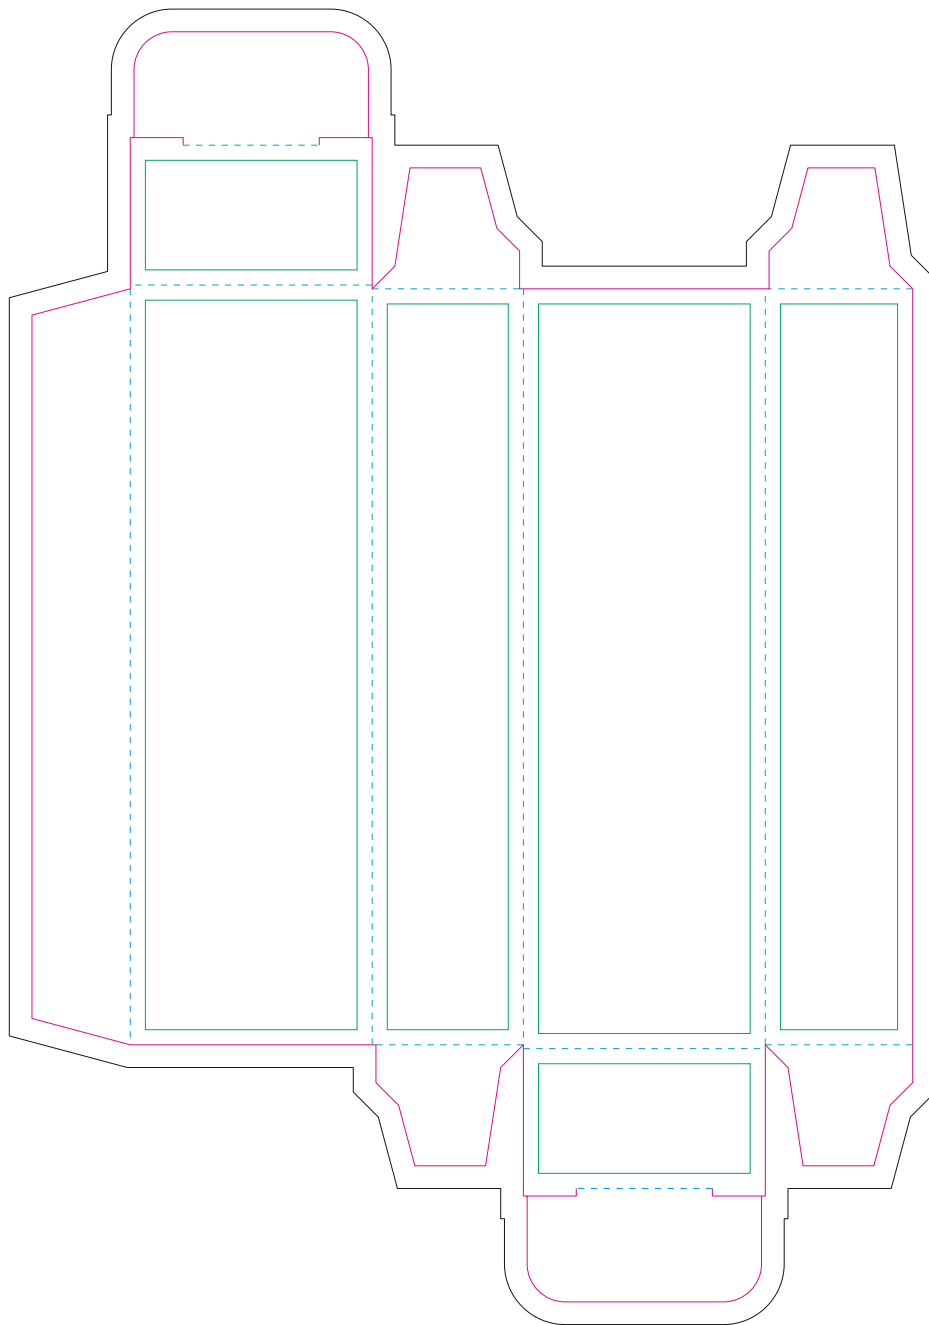

Paperboard box

- Margin
- Edge of product
- Bleed limit 3-3 mm (background must fill it)
- - - - - Fold line

resolution: min. 300 DPI
colours: CMYK
formats: TIFF, PDF, EPS, AI, CDR

The green line indicates the area all non-background object-texts, logos, etc.
The pink outline the maximum size of graphic visible on the product.
The black line indicates the size of the required graphics including bleed.
The blue line indicates the folding.

Kraft Paperboard box

- Margin
- Edge of product
- Bleed limit 3-3 mm (background must fill it)
- - - - - Fold line

resolution: min. 300 DPI
colours: CMYK
formats: TIFF, PDF, EPS, AI, CDR

The green line indicates the area all non-background object-texts, logos, etc.
The pink outline the maximum size of graphic visible on the product.
The black line indicates the size of the required graphics including bleed.
The blue line indicates the folding.