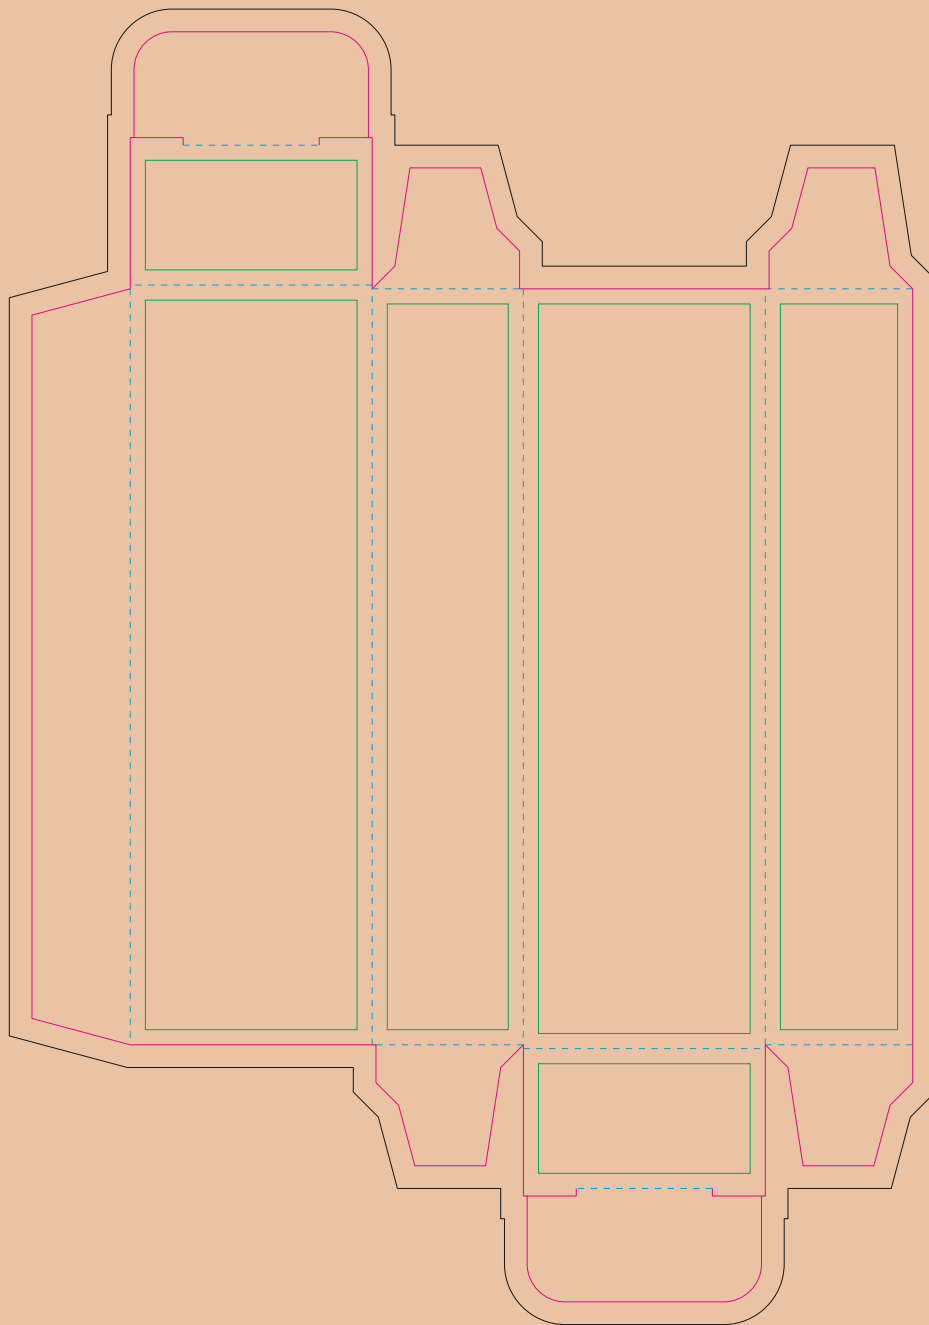

Paperboard box

- Margin
- Edge of product
- Bleed limit 3-3 mm (background must fill it)
- - - - - Fold line

resolution: min. 300 DPI
colours: CMYK
formats: TIFF, PDF, EPS, AI, CDR

The green line indicates the area all non-background object-texts, logos, etc.
The pink outline the maximum size of graphic visible on the product.
The black line indicates the size of the required graphics including bleed.
The blue line indicates the folding.

Kraft Paperboard box

- Margin
- Edge of product
- Bleed limit 3-3 mm (background must fill it)
- - - - - Fold line

resolution: min. 300 DPI
colours: CMYK
formats: TIFF, PDF, EPS, AI, CDR

The green line indicates the area all non-background object-texts, logos, etc.
The pink outline the maximum size of graphic visible on the product.
The black line indicates the size of the required graphics including bleed.
The blue line indicates the folding.