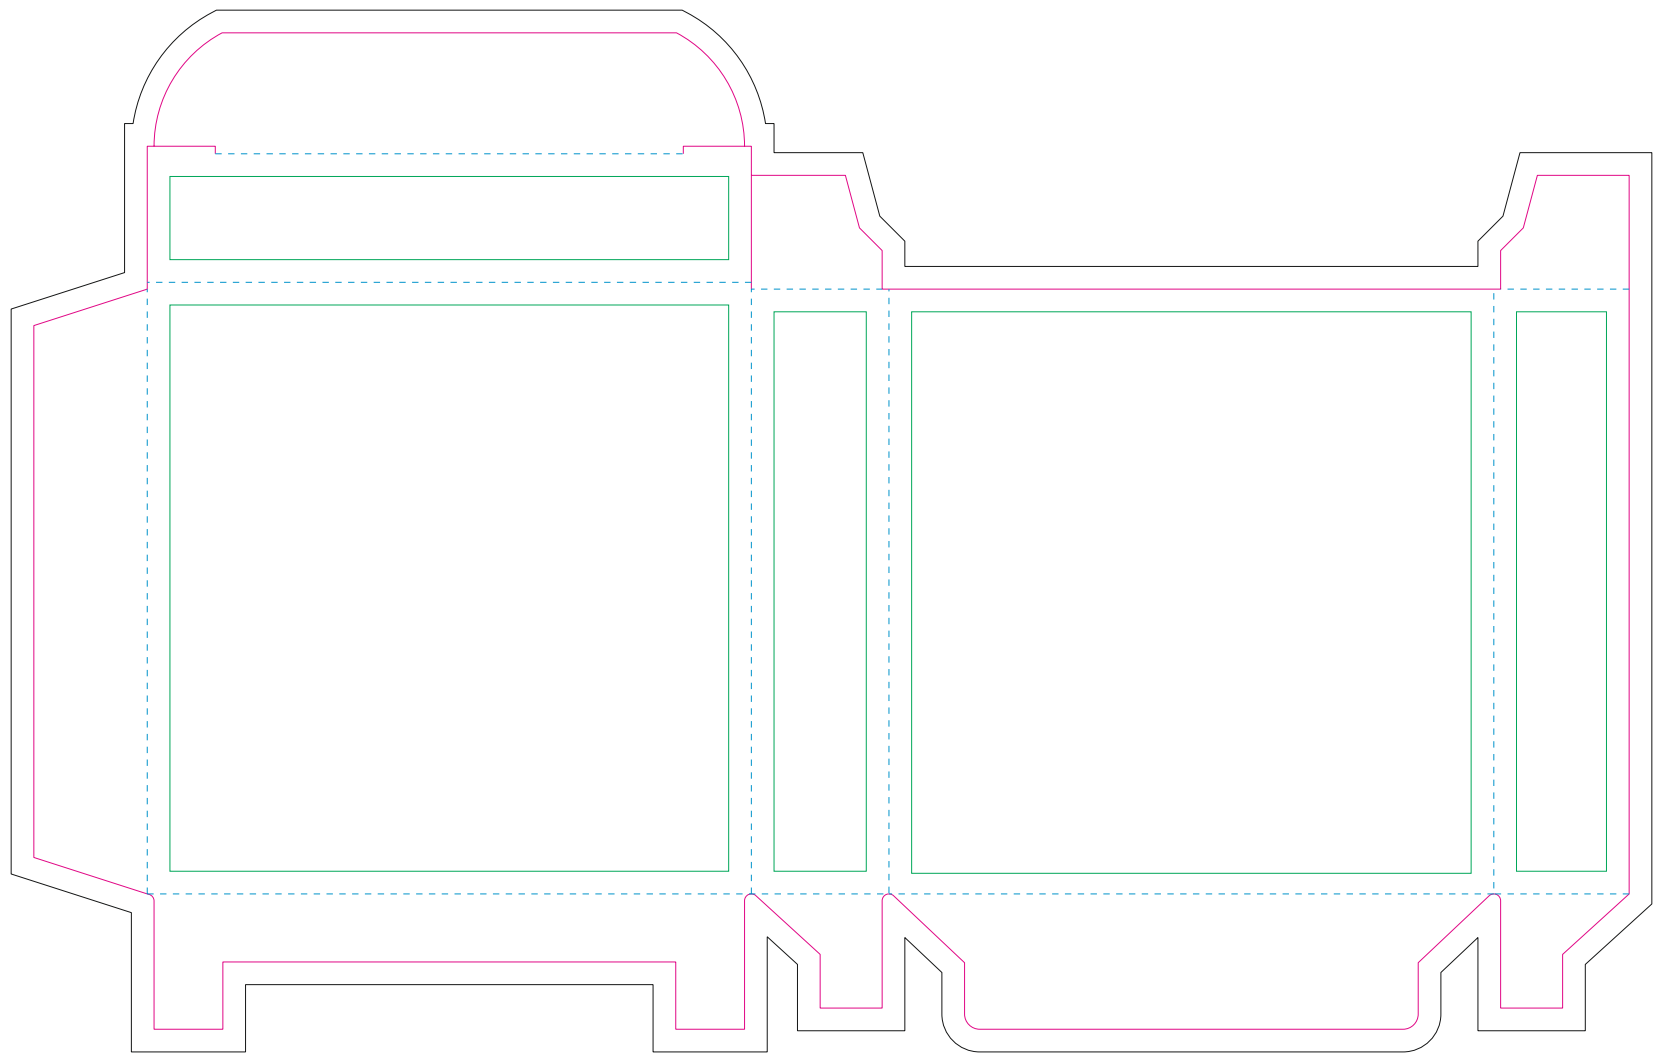

# Corrugated cardboard box

- Margin
- Edge of product
- Bleed limit 5-5 mm (background must fill it)
- - - - - Fold line

resolution: min. 300 DPI  
colours: CMYK  
formats: TIFF, PDF, EPS, AI, CDR

The green line indicates the area all non-background object-texts, logos, etc.  
The pink outline the maximum size of graphic visible on the product.  
The black line indicates the size of the required graphics including bleed.  
The blue line indicates the folding.

The green line indicates the area all non-background object-texts, logos, etc.  
The pink outline the maximum size of graphic visible on the product.  
The black line indicates the size of the required graphics including bleed.  
The blue line indicates the folding.