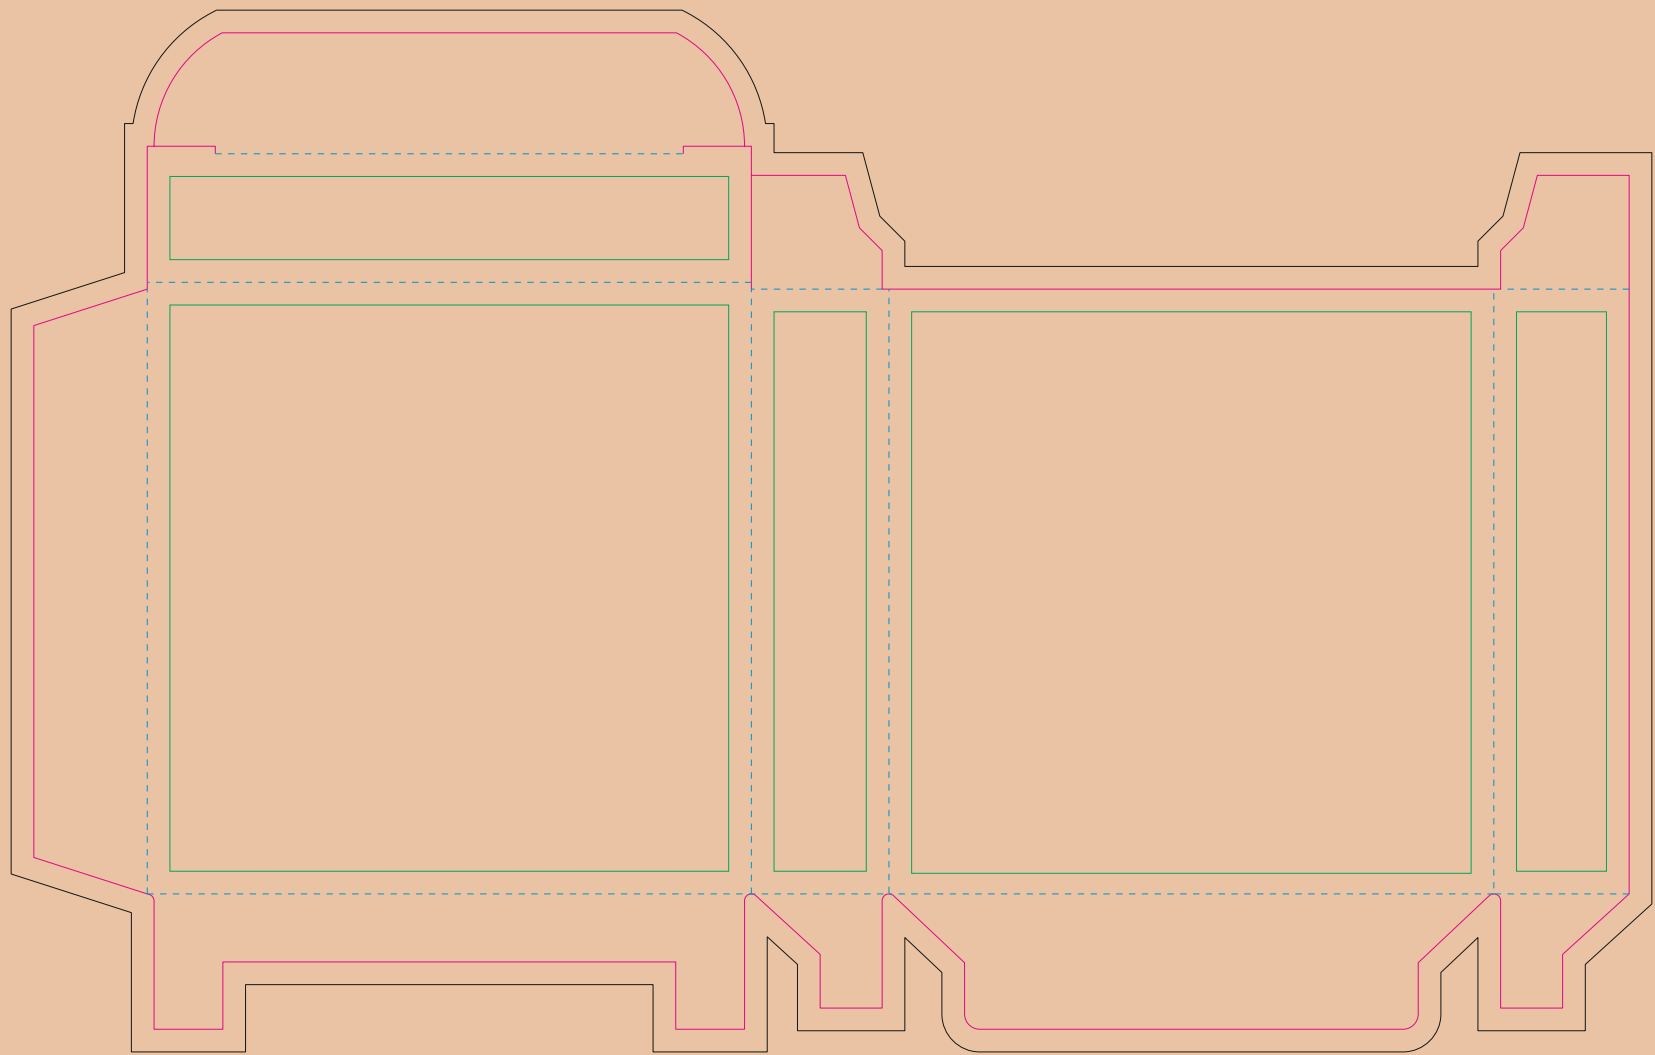

# Corrugated cardboard box

- Margin
- Edge of product
- Bleed limit 5-5 mm (background must fill it)
- - - - - Fold line

resolution: min. 300 DPI  
colours: CMYK  
formats: TIFF, PDF, EPS, AI, CDR

The green line indicates the area all non-background object-texts, logos, etc.  
The pink outline the maximum size of graphic visible on the product.  
The black line indicates the size of the required graphics including bleed.  
The blue line indicates the folding.

# Kraft corrugated cardboard box

- Margin
- Edge of product
- Bleed limit 5-5 mm (background must fill it)
- - - - - Fold line

resolution: min. 300 DPI  
colours: CMYK  
formats: TIFF, PDF, EPS, AI, CDR

The green line indicates the area all non-background object-texts, logos, etc.  
The pink outline the maximum size of graphic visible on the product.  
The black line indicates the size of the required graphics including bleed.  
The blue line indicates the folding.