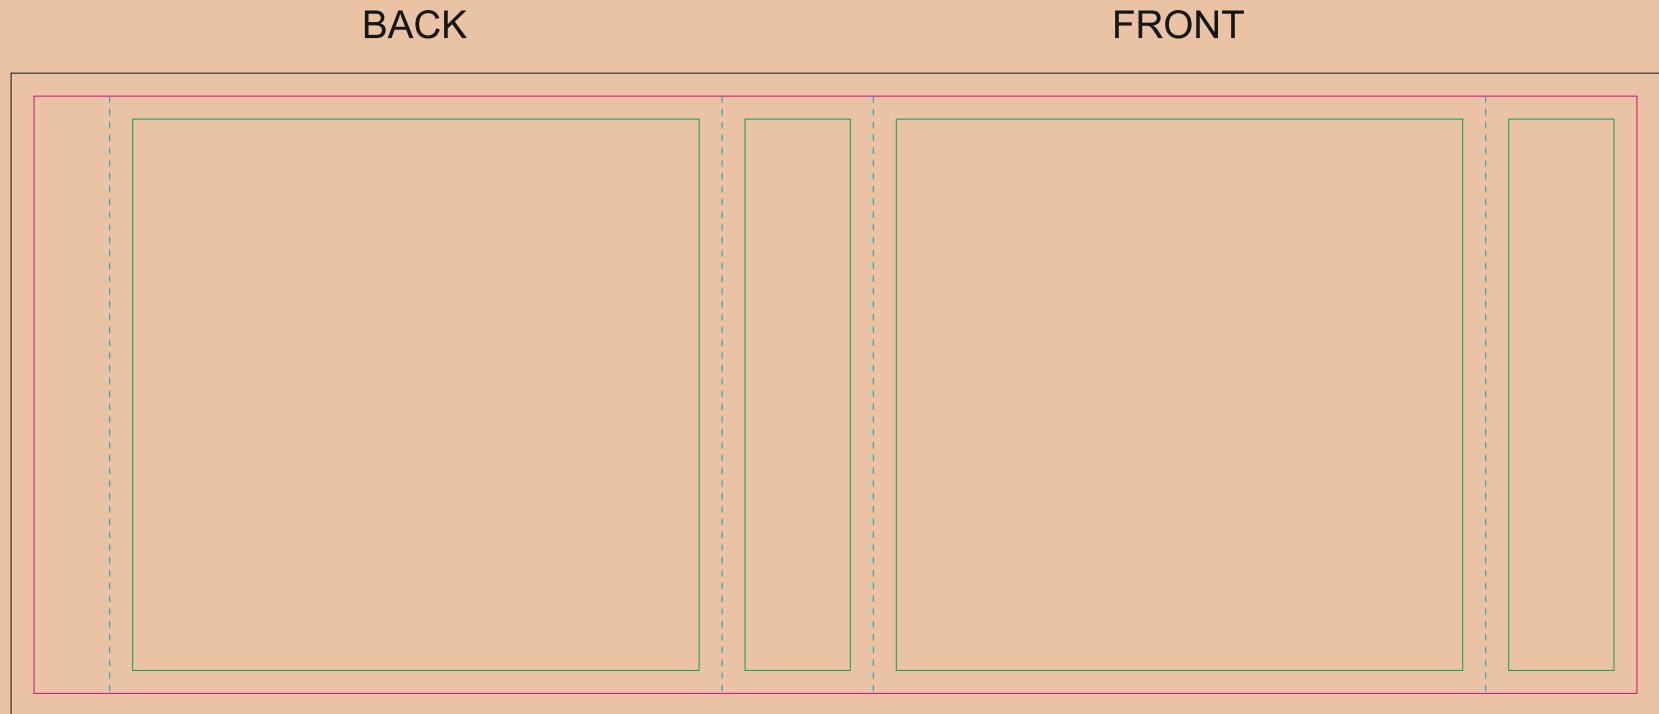

Kraft paper sleeve

The size of the paper sleeve is for reference only as product packaging size may vary.

- Margin
- Edge of product
- Bleed limit 3-3 mm (background must fill it)
- - - - - Fold line

resolution: min. 300 DPI
colours: CMYK
formats: TIFF, PDF, EPS, AI, CDR

The green line indicates the area all non-background object-texts, logos, etc.
The pink outline the maximum size of graphic visible on the product.
The black line indicates the size of the required graphics including bleed.
The blue line indicates the folding.