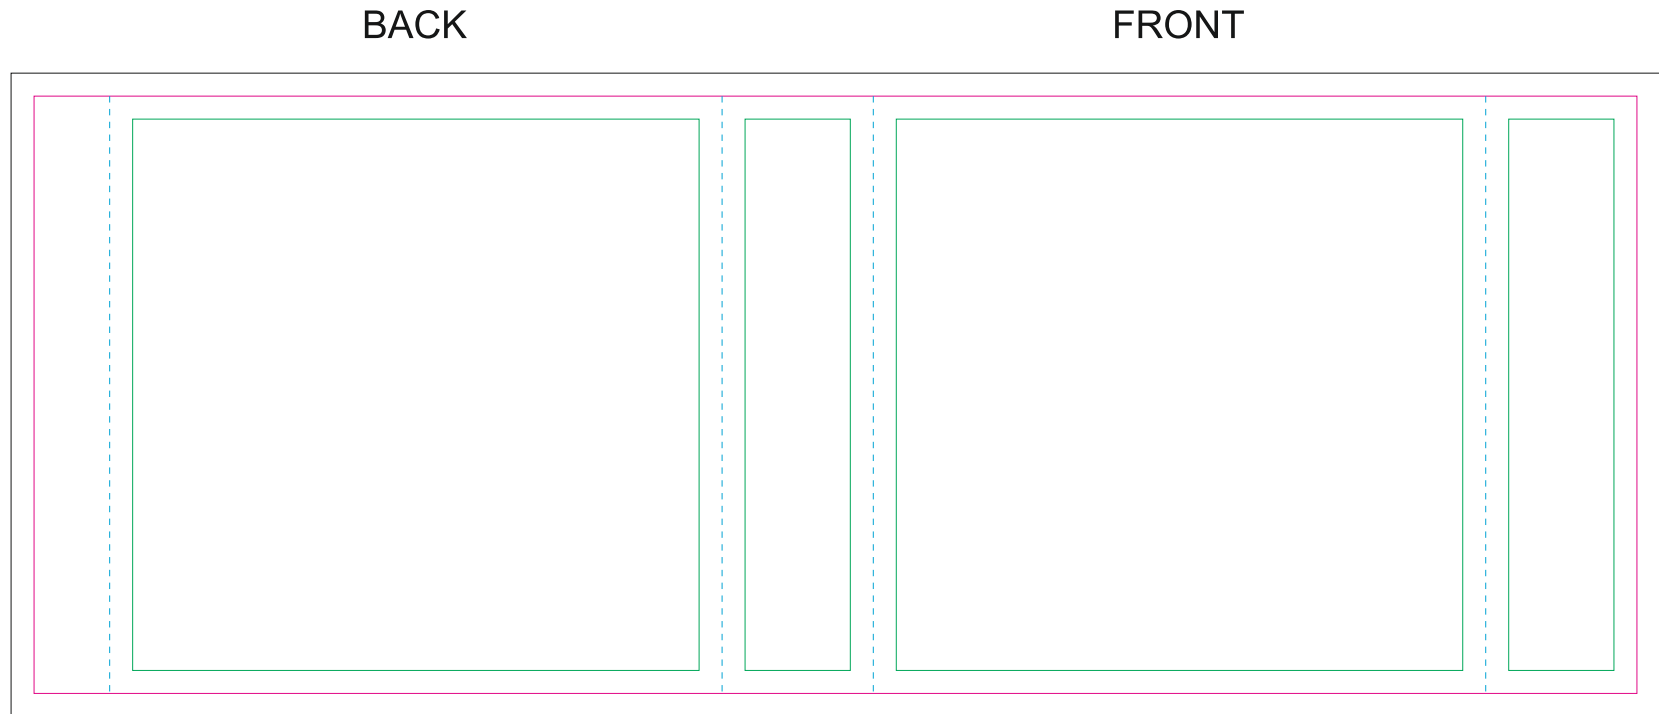

Paper Sleeve

The size of the paper sleeve is for reference only as product packaging size may vary.

- Margin
- Edge of product
- Bleed limit 3-3 mm (background must fill it)
- - - - - Fold line

resolution: min. 300 DPI
colours: CMYK
formats: TIFF, PDF, EPS, AI, CDR

The green line indicates the area all non-background object-texts, logos, etc.
The pink outline the maximum size of graphic visible on the product.
The black line indicates the size of the required graphics including bleed.
The blue line indicates the folding.