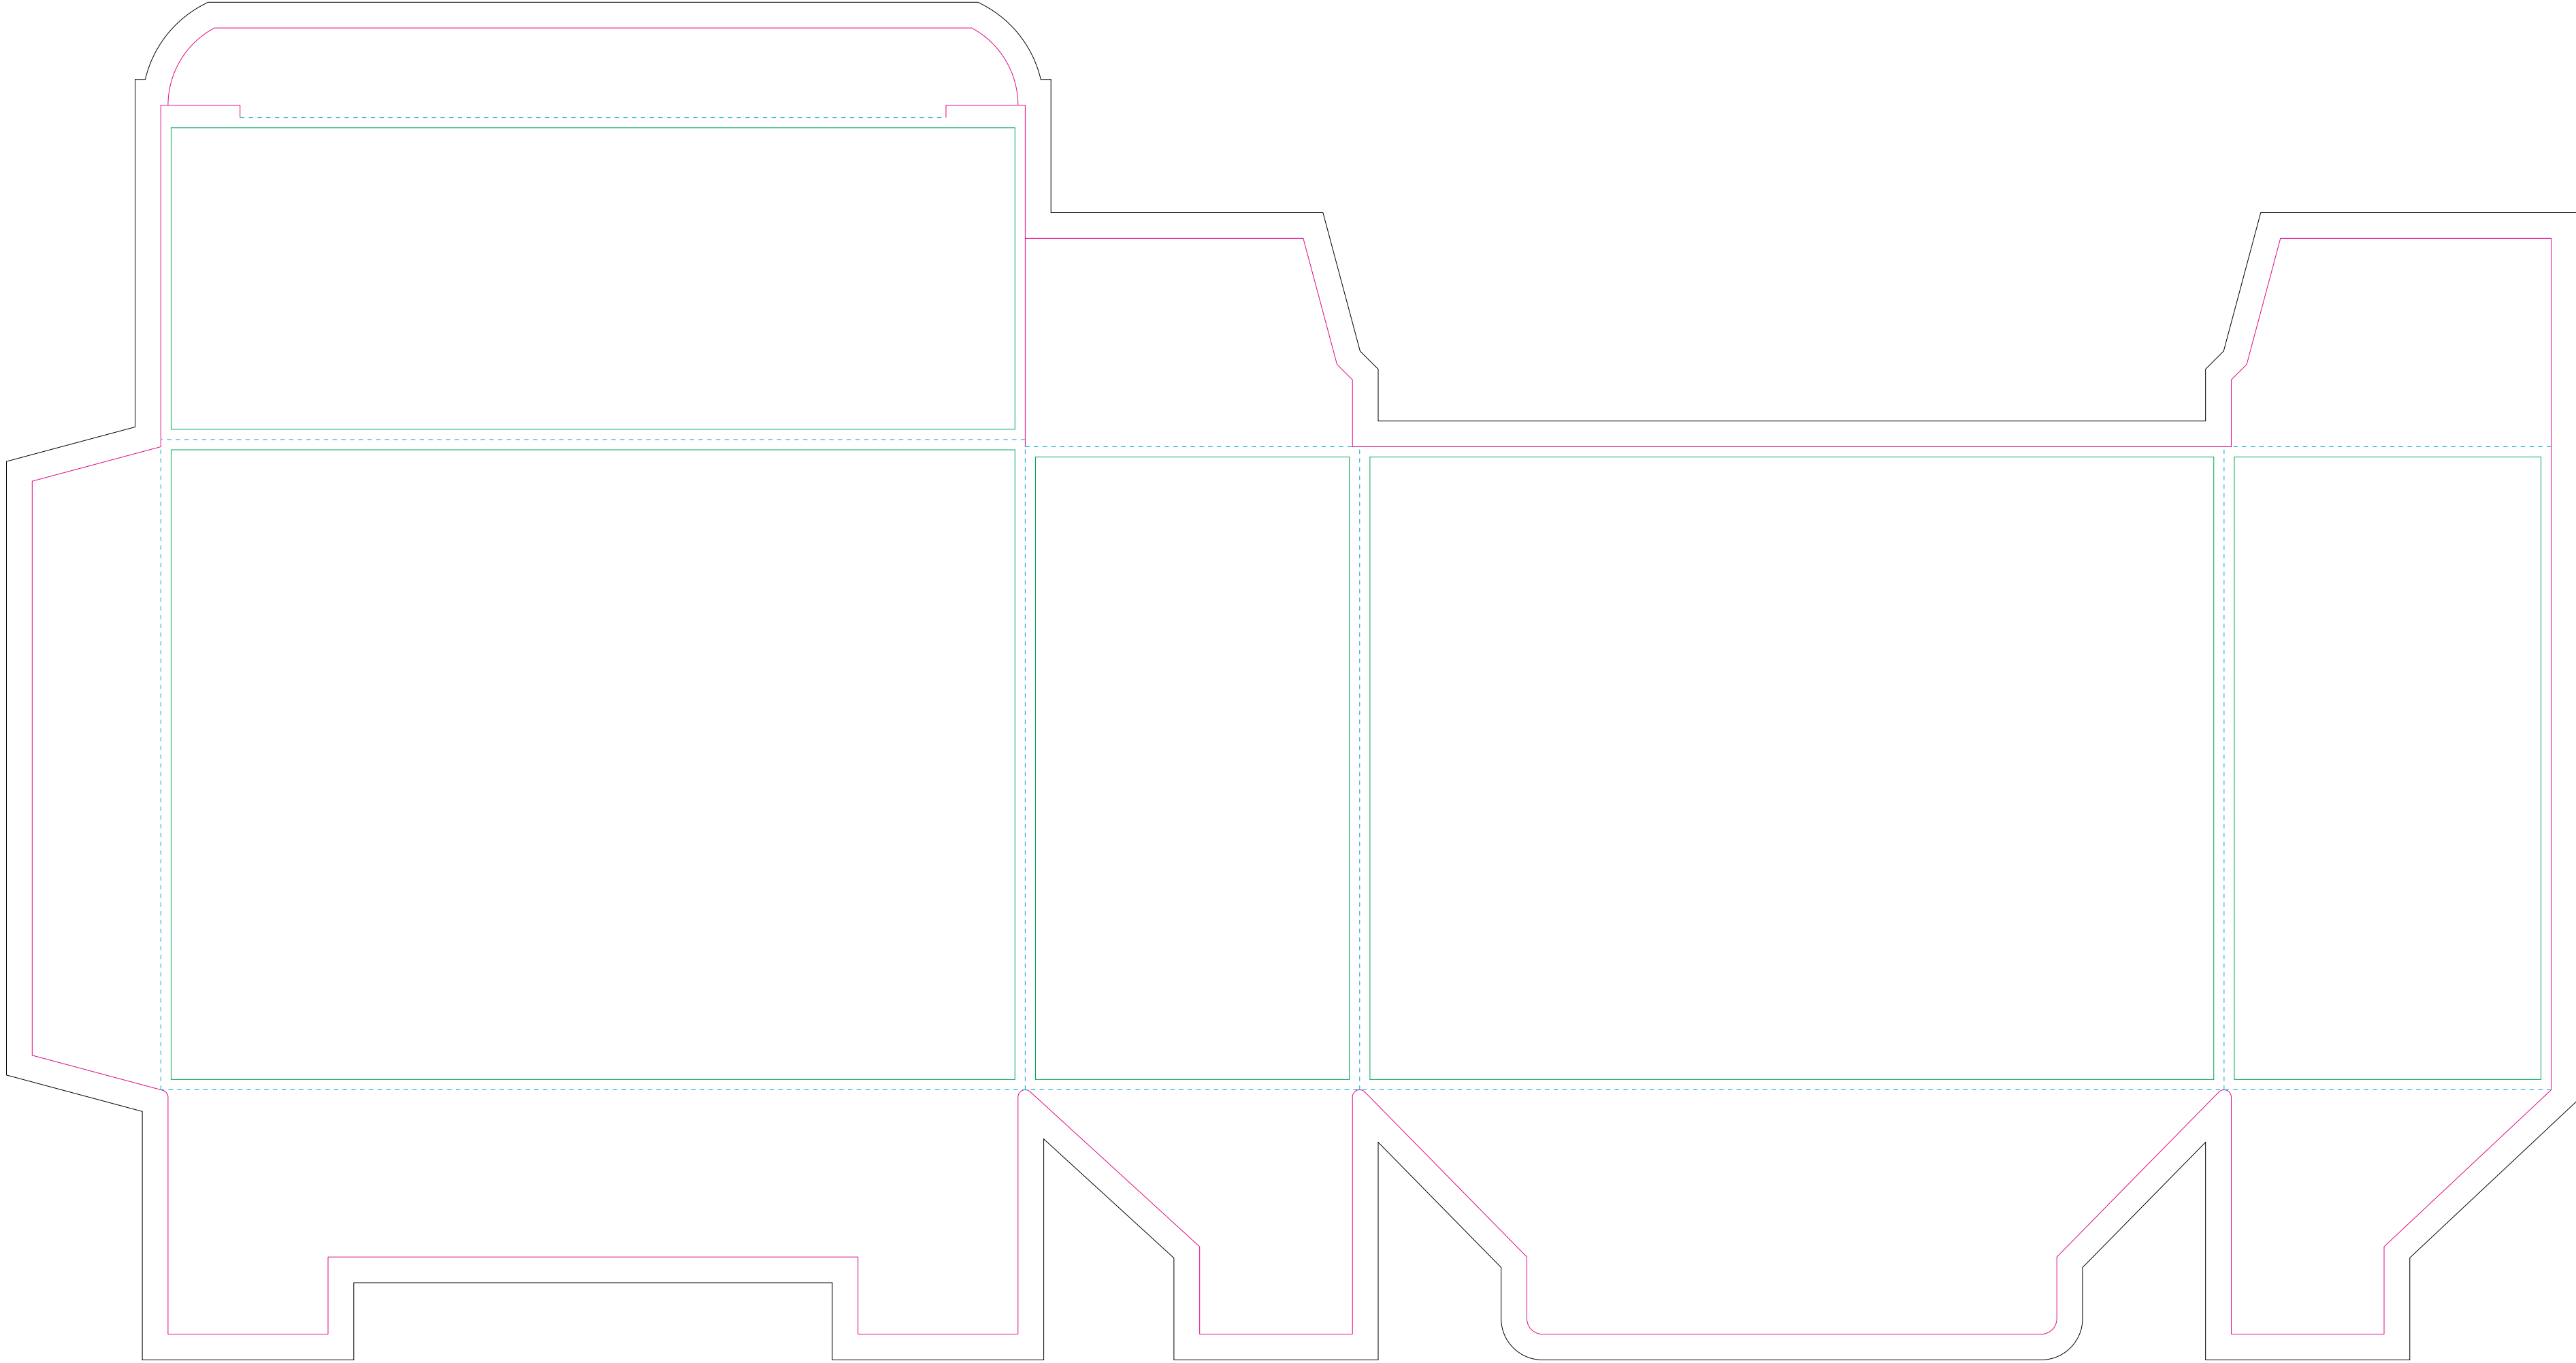

# Corrugated cardboard box

- Margin
- Edge of product
- Bleed limit 5-5 mm (background must fill it)
- Fold line

resolution: min. 300 DPI  
colours: CMYK  
formats: TIFF, PDF, EPS, AI, CDR

The green line indicates the area all non-background object-texts, logos, etc.  
The pink outline the maximum size of graphic visible on the product.  
The black line indicates the size of the required graphics including bleed.  
The blue line indicates the folding.

# Kraft corrugated cardboard box

- Margin
- Edge of product
- Bleed limit 5-5 mm (background must fill it)
- - - - - Fold line

resolution: min. 300 DPI  
colours: CMYK  
formats: TIFF, PDF, EPS, AI, CDR

The green line indicates the area all non-background object-texts, logos, etc.  
The pink outline the maximum size of graphic visible on the product.  
The black line indicates the size of the required graphics including bleed.  
The blue line indicates the folding.