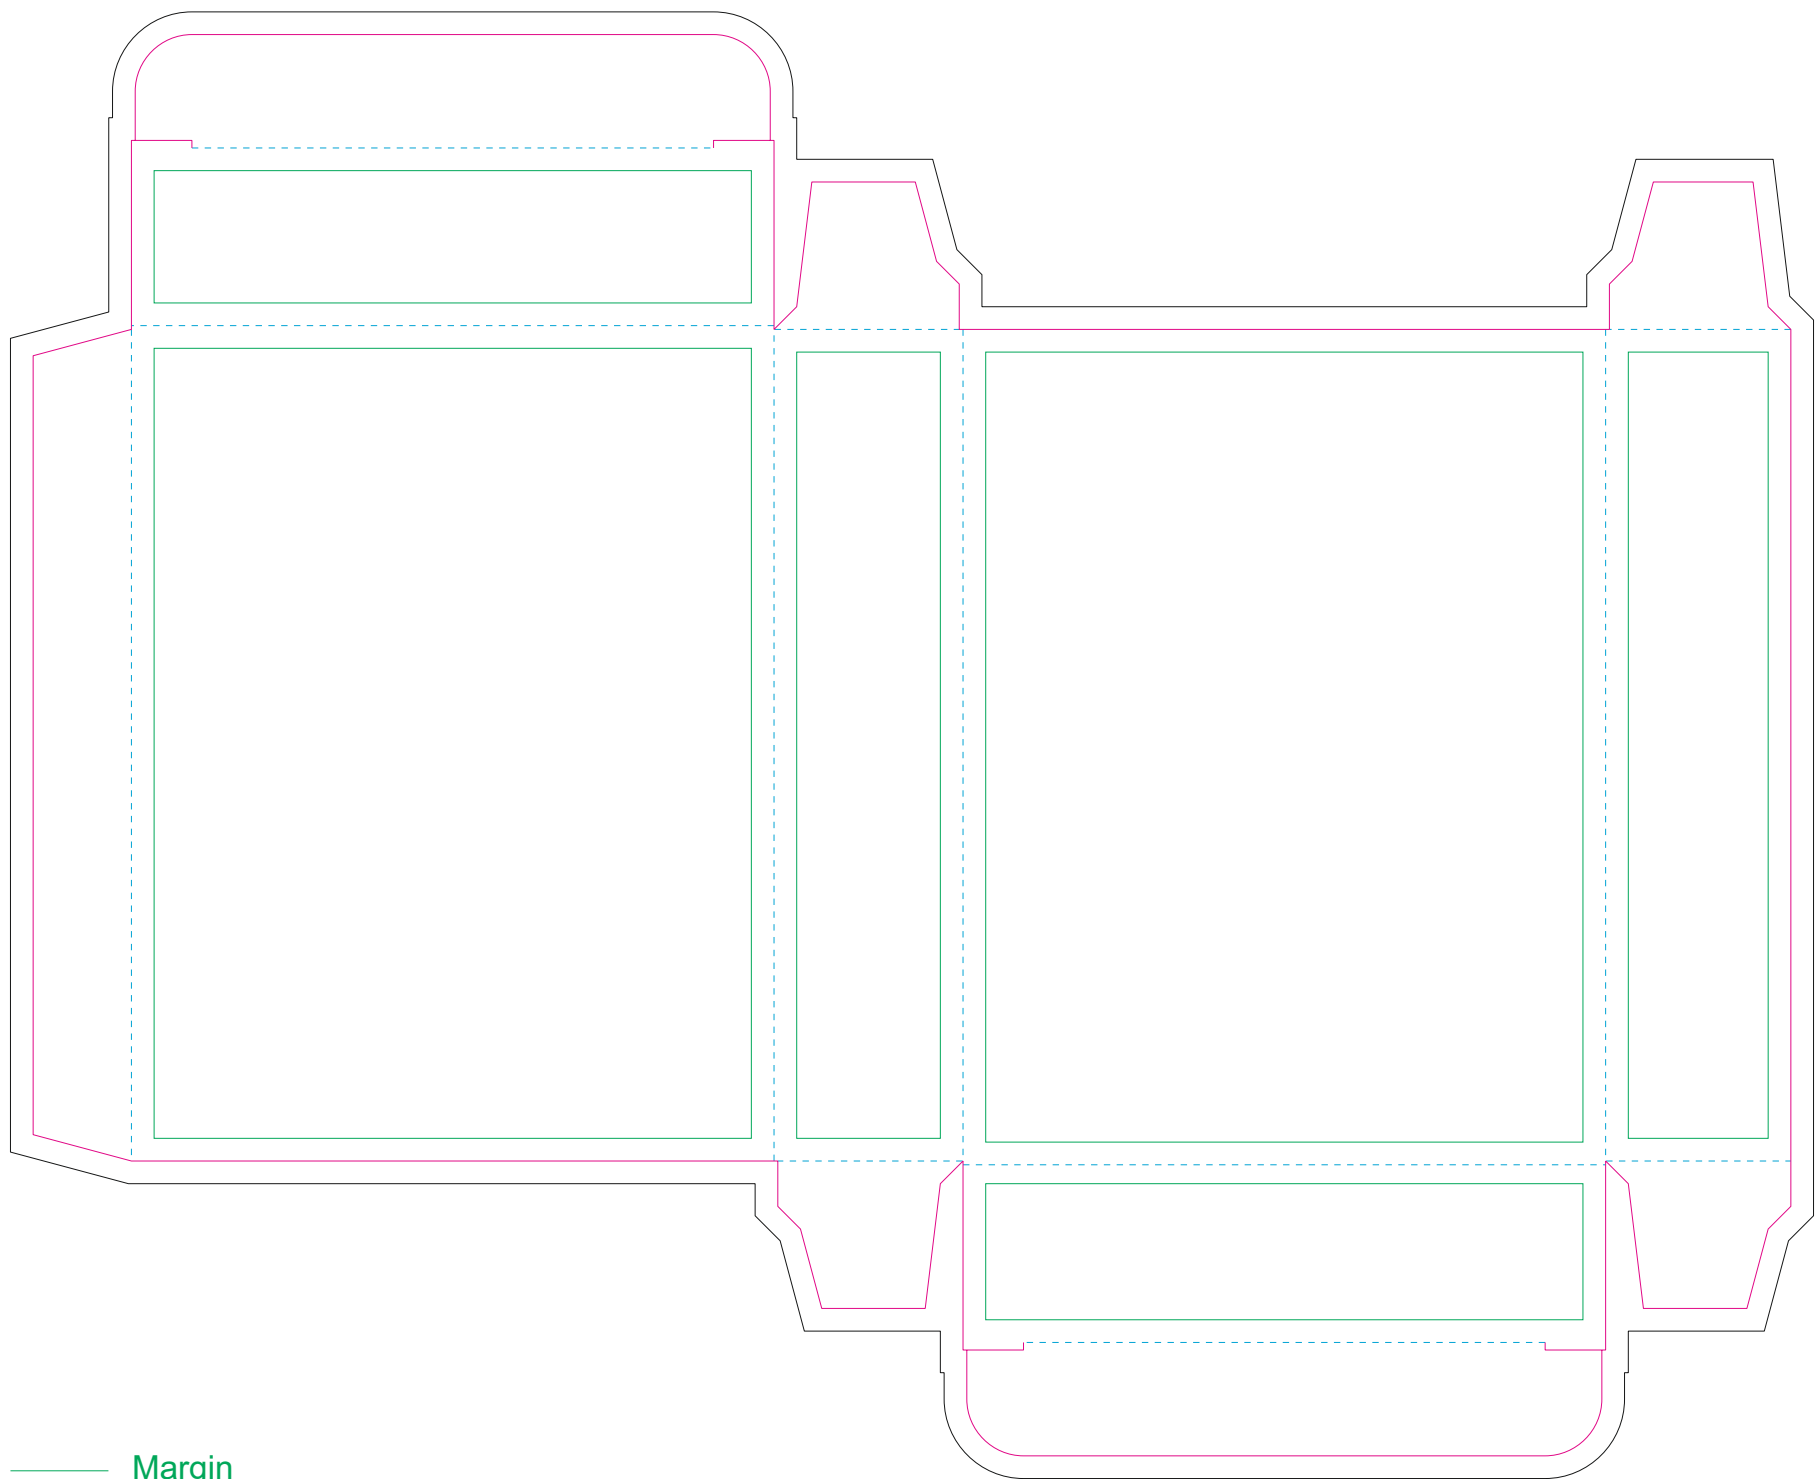

# Paperboard box

- Margin
- Edge of product
- Bleed limit 3-3 mm (background must fill it)
- - - - - Fold line

resolution: min. 300 DPI  
colours: CMYK  
formats: TIFF, PDF, EPS, AI, CDR

The green line indicates the area all non-background object-texts, logos, etc.  
The pink outline the maximum size of graphic visible on the product.  
The black line indicates the size of the required graphics including bleed.  
The blue line indicates the folding.

# Kraft Paperboard box

- Margin
- Edge of product
- Bleed limit 3-3 mm (background must fill it)
- - - - - Fold line

resolution: min. 300 DPI  
colours: CMYK  
formats: TIFF, PDF, EPS, AI, CDR

The green line indicates the area all non-background object-texts, logos, etc.  
The pink outline the maximum size of graphic visible on the product.  
The black line indicates the size of the required graphics including bleed.  
The blue line indicates the folding.

# Paper Sleeve

The size of the paper sleeve is for reference only as product packaging size may vary.

BACK

FRONT

— Margin

— Edge of product

— Bleed limit 3-3 mm (background must fill it)

- - - - - Fold line

The black line indicates the size of the required graphics including bleed.

The blue line indicates the folding.