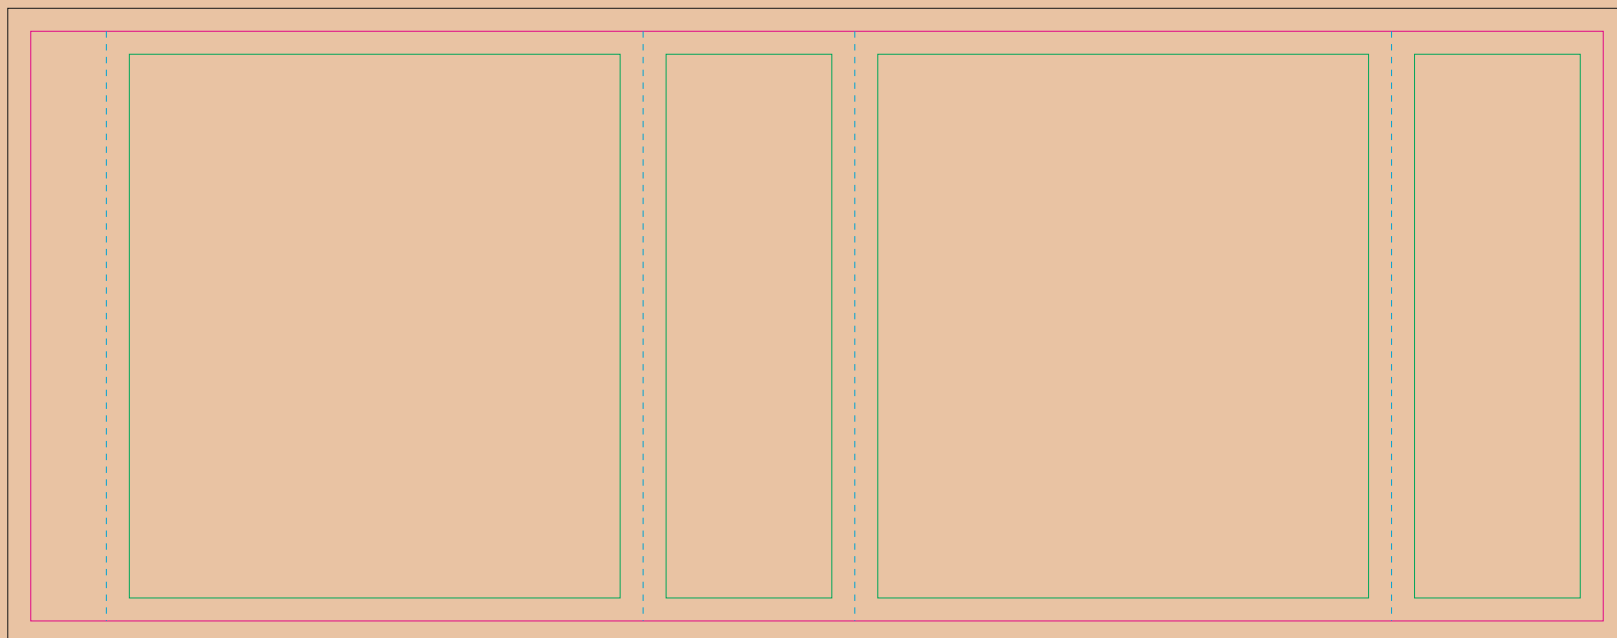

Kraft paper sleeve

The size of the paper sleeve is for reference only as product packaging size may vary.

BACK

FRONT

- Margin
- Edge of product
- Bleed limit 3-3 mm (background must fill it)
- - - - - Fold line

resolution: min. 300 DPI
colours: CMYK
formats: TIFF, PDF, EPS, AI, CDR

The green line indicates the area all non-background object-texts, logos, etc.
The pink outline the maximum size of graphic visible on the product.
The black line indicates the size of the required graphics including bleed.
The blue line indicates the folding.