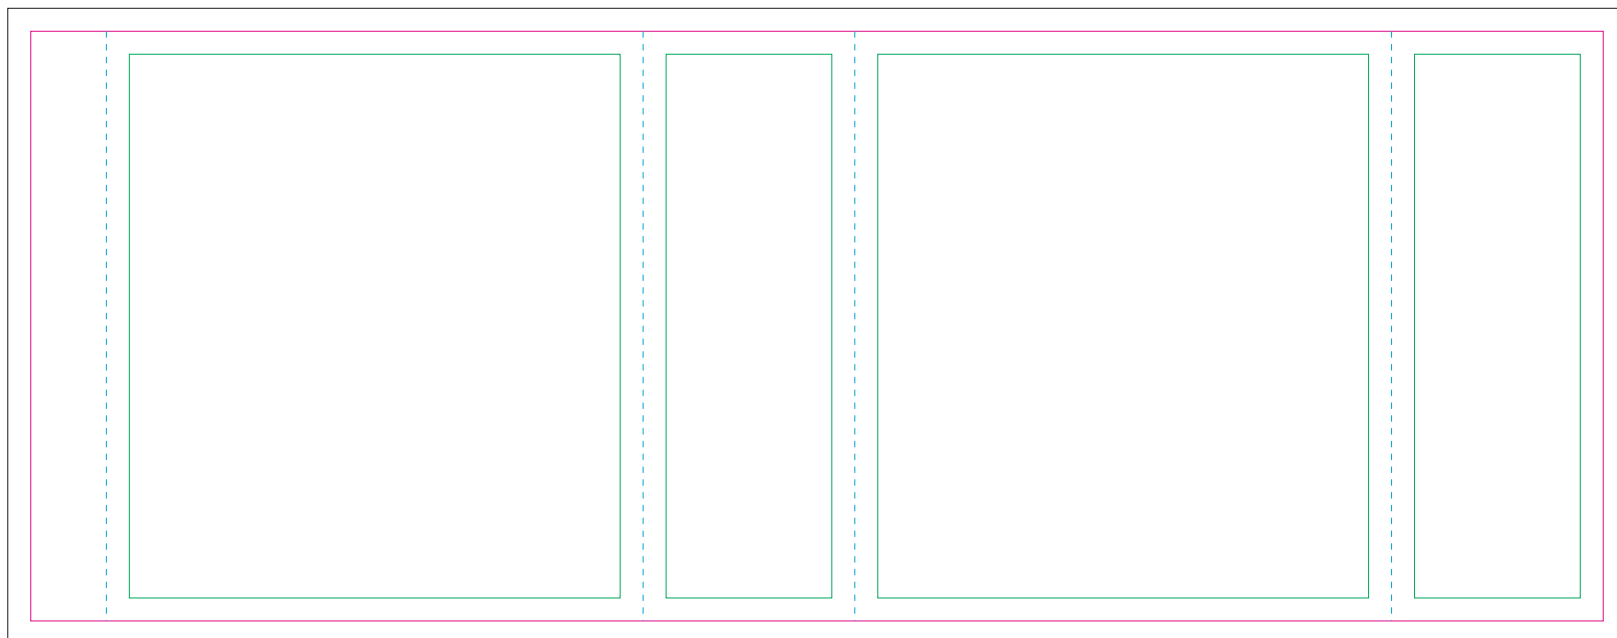

# Paperboard box

- Margin
- Edge of product
- Bleed limit 3-3 mm (background must fill it)
- - - - - Fold line

resolution: min. 300 DPI  
colours: CMYK  
formats: TIFF, PDF, EPS, AI, CDR

The green line indicates the area all non-background object-texts, logos, etc.  
The pink outline the maximum size of graphic visible on the product.  
The black line indicates the size of the required graphics including bleed.  
The blue line indicates the folding.

# Kraft Paperboard box

- Margin
- Edge of product
- Bleed limit 3-3 mm (background must fill it)
- - - - - Fold line

resolution: min. 300 DPI  
colours: CMYK  
formats: TIFF, PDF, EPS, AI, CDR

The green line indicates the area all non-background object-texts, logos, etc.  
The pink outline the maximum size of graphic visible on the product.  
The black line indicates the size of the required graphics including bleed.  
The blue line indicates the folding.

# Paper Sleeve

The size of the paper sleeve is for reference only as product packaging size may vary.

BACK

FRONT

— Margin

— Edge of product

— Bleed limit 3-3 mm (background must fill it)

- - - - - Fold line

The black line indicates the size of the required graphics including bleed.

The blue line indicates the folding.