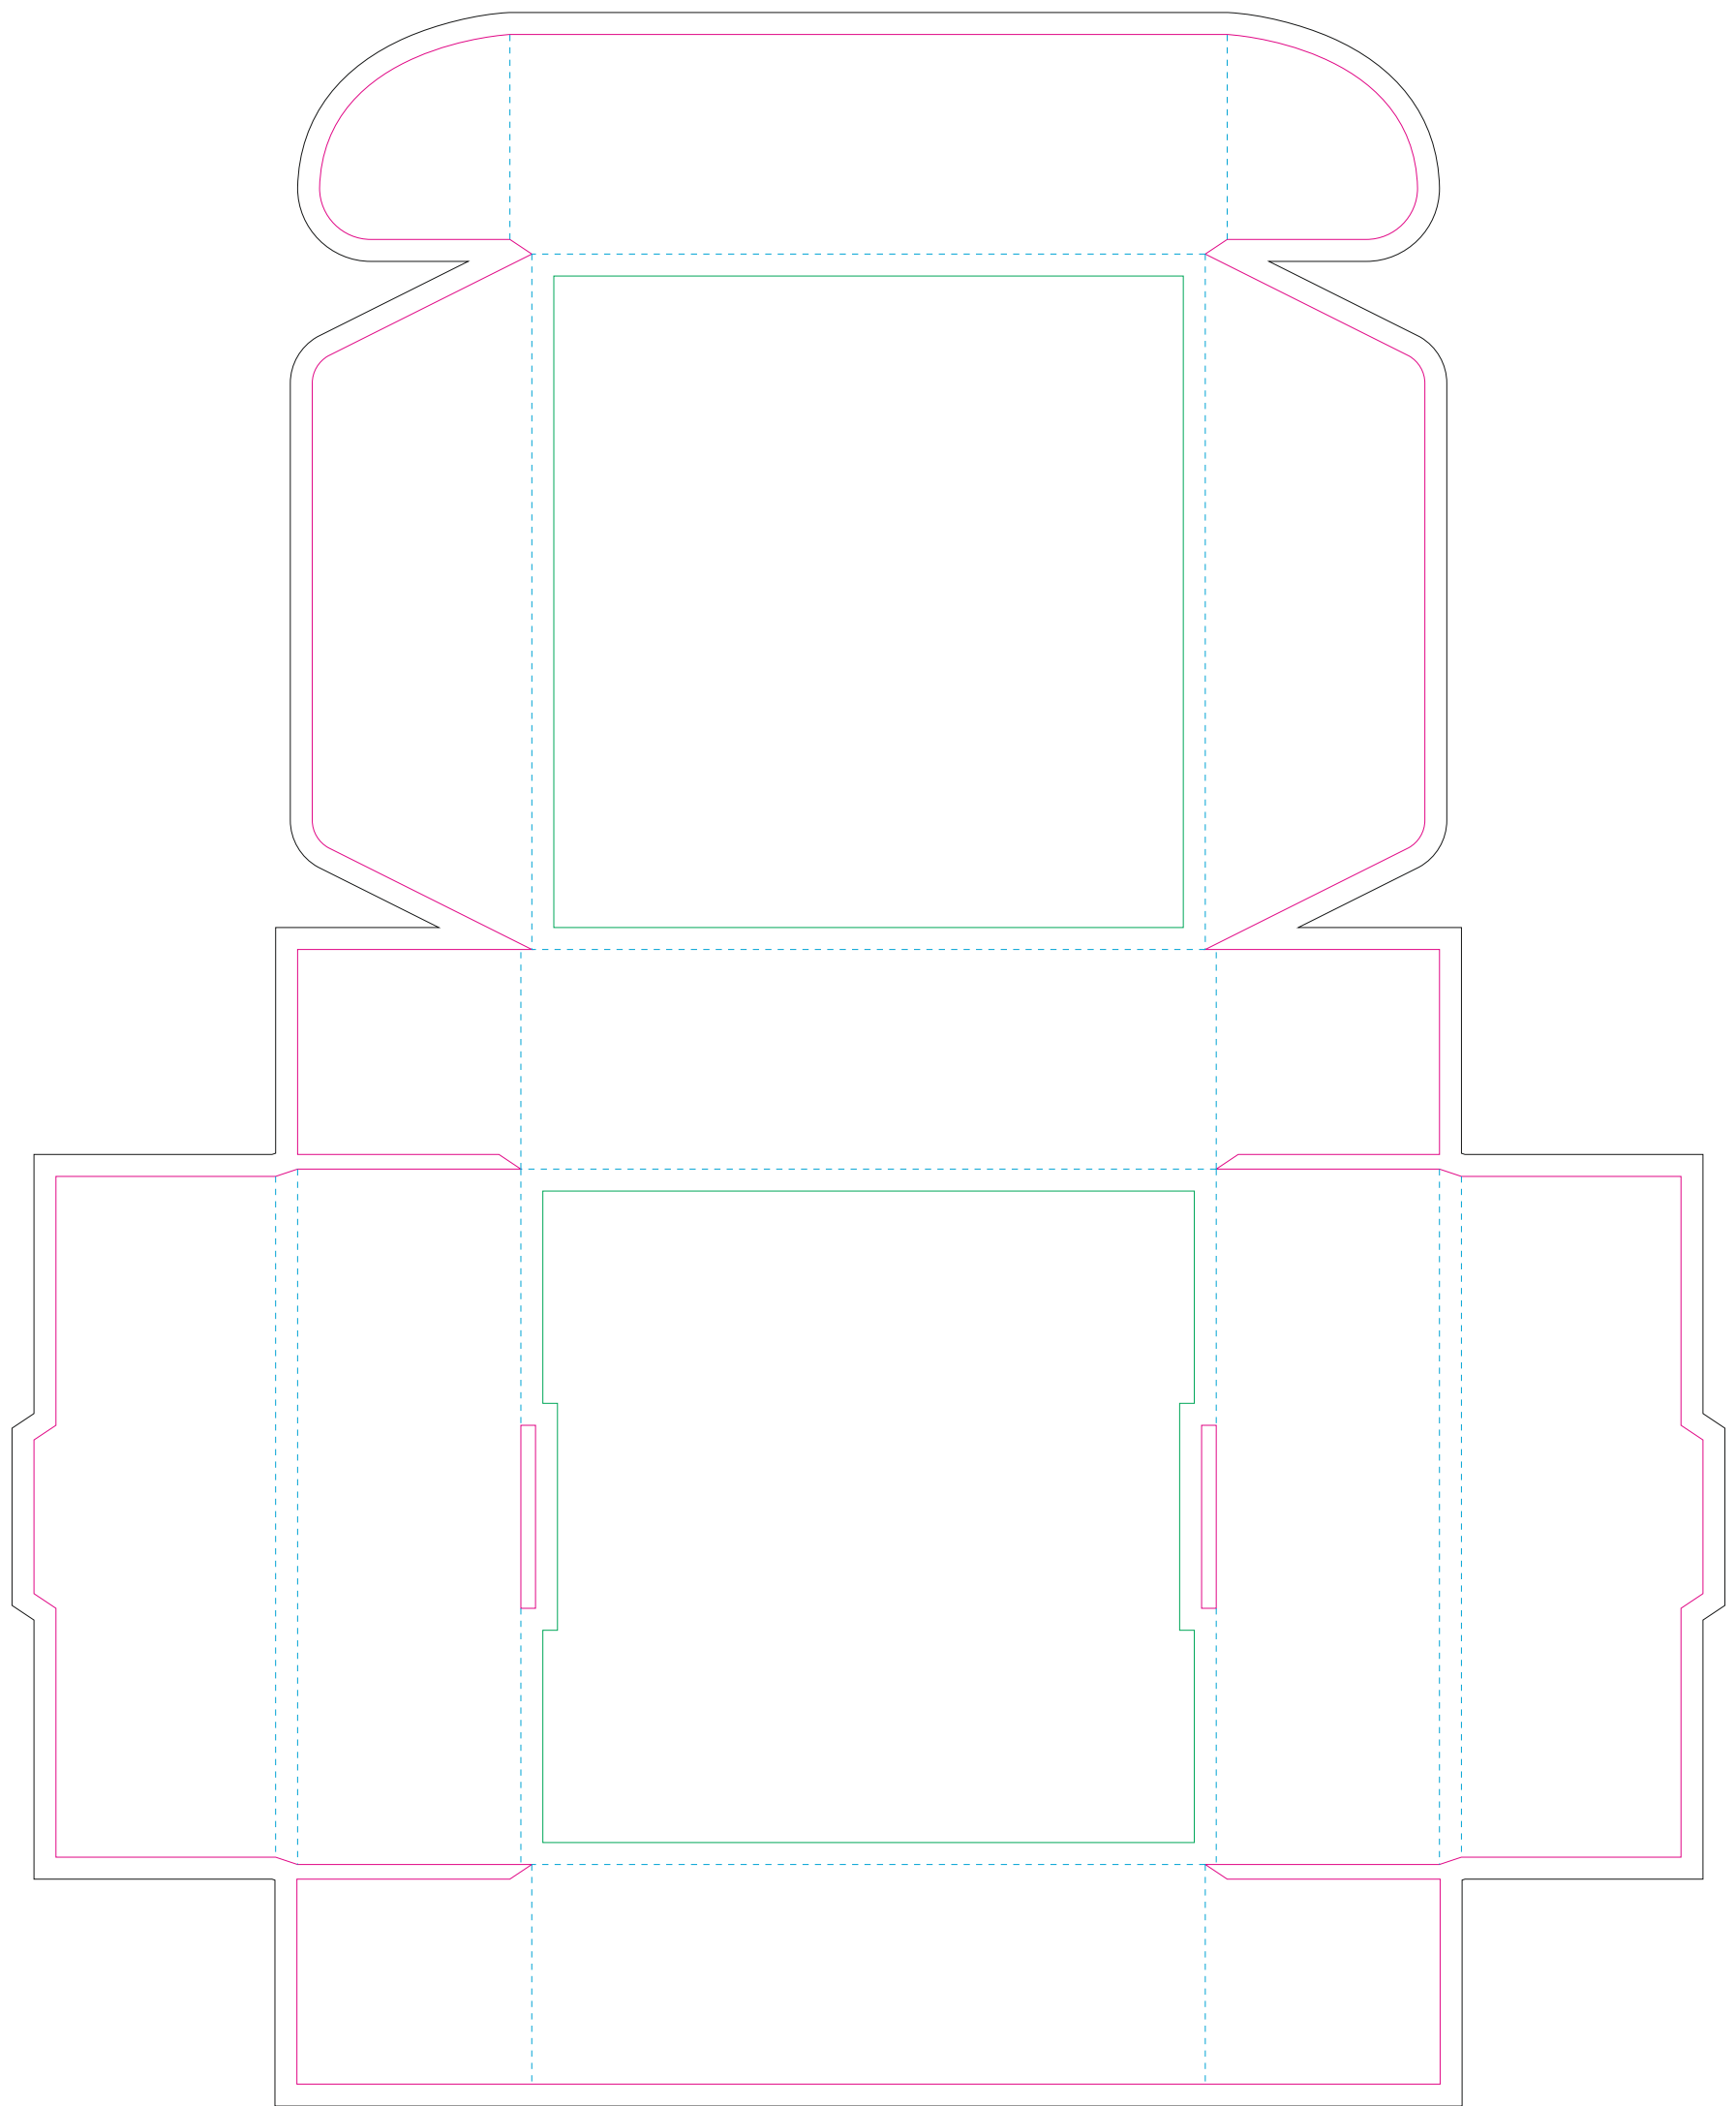

# Paperboard box

- Margin
- Edge of product
- Bleed limit 3-3 mm (background must fill it)
- - - - - Fold line

resolution: min. 300 DPI  
colours: CMYK  
formats: TIFF, PDF, EPS, AI, CDR

The green line indicates the area all non-background object-texts, logos, etc.  
The pink outline the maximum size of graphic visible on the product.  
The black line indicates the size of the required graphics including bleed.  
The blue line indicates the folding.

# Kraft Paperboard box

- Margin
- Edge of product
- Bleed limit 3-3 mm (background must fill it)
- - - - - Fold line

resolution: min. 300 DPI  
colours: CMYK  
formats: TIFF, PDF, EPS, AI, CDR

The green line indicates the area all non-background object-texts, logos, etc.  
The pink outline the maximum size of graphic visible on the product.  
The black line indicates the size of the required graphics including bleed.  
The blue line indicates the folding.

# Paper Sleeve

The size of the paper sleeve is for reference only as product packaging size may vary.

BACK

FRONT

- Margin
- Edge of product
- Bleed limit 3-3 mm (background must fill it)
- - - - - Fold line

# Kraft paper sleeve

The size of the paper sleeve is for reference only as product packaging size may vary.

BACK

FRONT

- Margin
- Edge of product
- Bleed limit 3-3 mm (background must fill it)
- - - - - Fold line