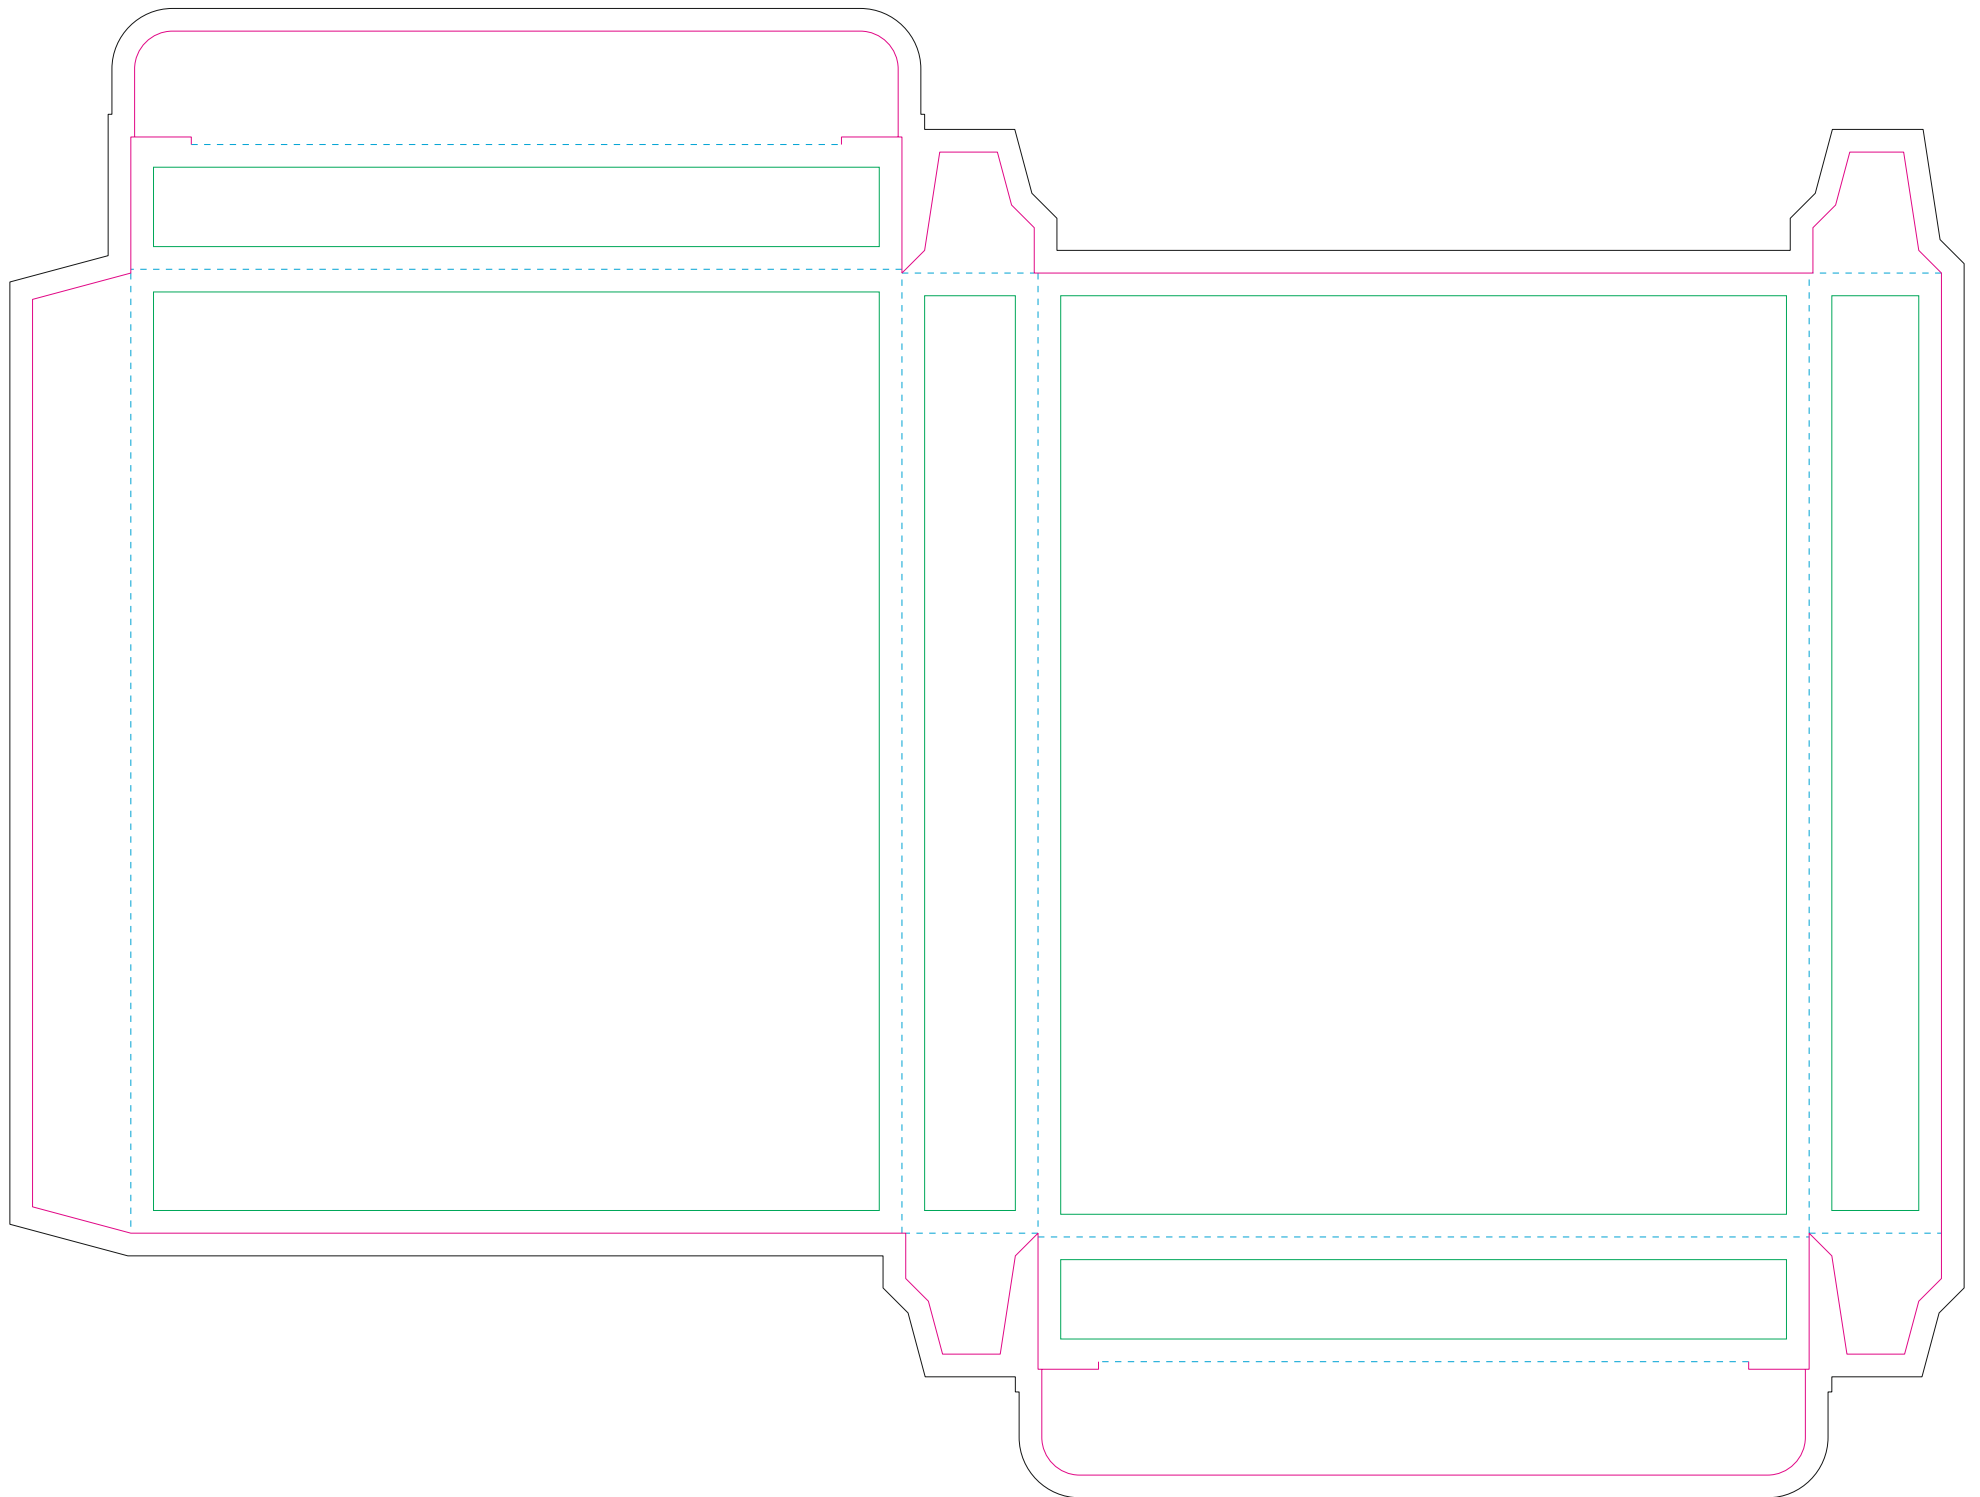

Paperboard box

- Margin
- Edge of product
- Bleed limit 3-3 mm (background must fill it)
- - - - - Fold line

resolution: min. 300 DPI
colours: CMYK
formats: TIFF, PDF, EPS, AI, CDR

The green line indicates the area all non-background object-texts, logos, etc.
The pink outline the maximum size of graphic visible on the product.
The black line indicates the size of the required graphics including bleed.
The blue line indicates the folding.

Kraft paperboard box

- Margin
- Edge of product
- Bleed limit 3-3 mm (background must fill it)
- - - - - Fold line

resolution: min. 300 DPI

colours: CMYK

formats: TIFF, PDF, EPS, AI, CDR

The green line indicates the area all non-background object-texts, logos, etc.

The pink outline the maximum size of graphic visible on the product.

The black line indicates the size of the required graphics including bleed.

The blue line indicates the folding.

Paper Sleeve

The size of the paper sleeve is for reference only as product packaging size may vary.

BACK

FRONT

- Margin
- Edge of product
- Bleed limit 3-3 mm (background must fill it)
- - - - - Fold line

resolution: min. 300 DPI
colours: CMYK
formats: TIFF, PDF, EPS, AI, CDR

The green line indicates the area all non-background object-texts, logos, etc.
The pink outline the maximum size of graphic visible on the product.
The black line indicates the size of the required graphics including bleed.
The blue line indicates the folding.