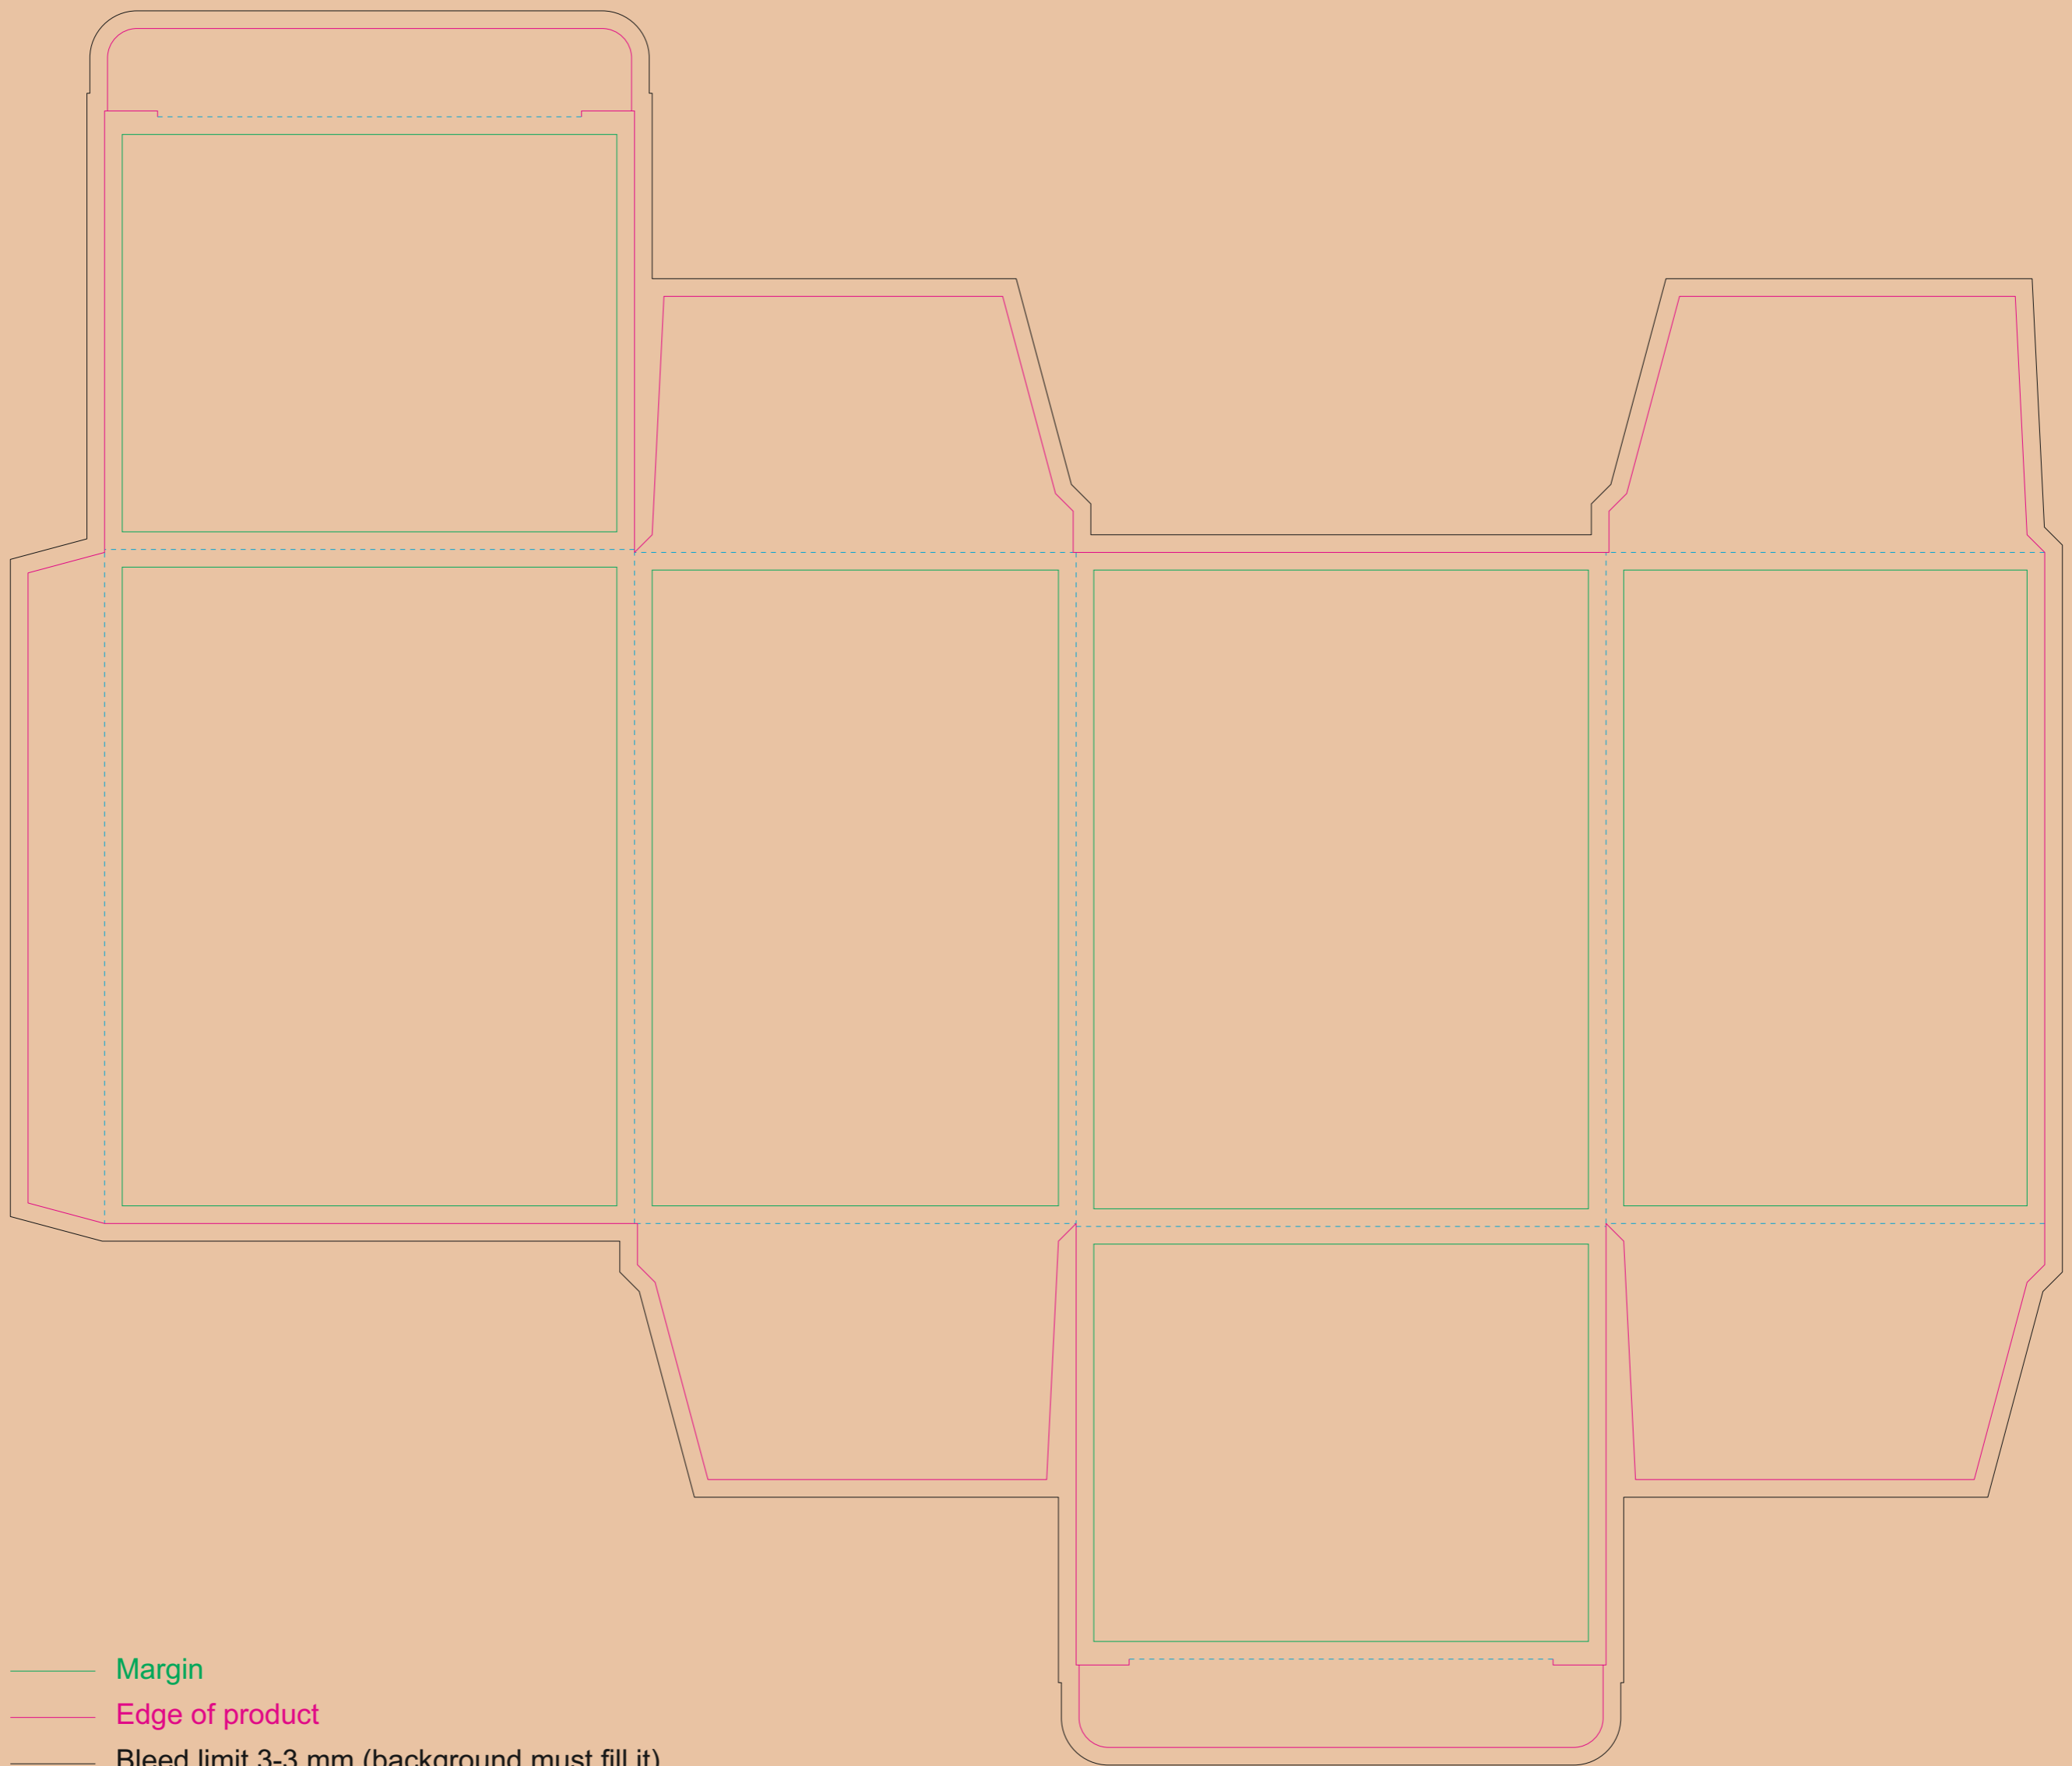

Paperboard box

- Margin
- Edge of product
- Bleed limit 3-3 mm (background must fill it)
- - - - - Fold line

resolution: min. 300 DPI
colours: CMYK
formats: TIFF, PDF, EPS, AI, CDR

The green line indicates the area all non-background object-texts, logos, etc.
The pink outline the maximum size of graphic visible on the product.
The black line indicates the size of the required graphics including bleed.
The blue line indicates the folding.

Kraft Paperboard box

- Margin
- Edge of product
- Bleed limit 3-3 mm (background must fill it)
- - - - - Fold line

resolution: min. 300 DPI
colours: CMYK
formats: TIFF, PDF, EPS, AI, CDR

The green line indicates the area all non-background object-texts, logos, etc.
The pink outline the maximum size of graphic visible on the product.
The black line indicates the size of the required graphics including bleed.
The blue line indicates the folding.

Paper Sleeve

The size of the paper sleeve is for reference only as product packaging size may vary.

BACK

FRONT

- Margin
- Edge of product
- Bleed limit 3-3 mm (background must fill it)
- - - - - Fold line