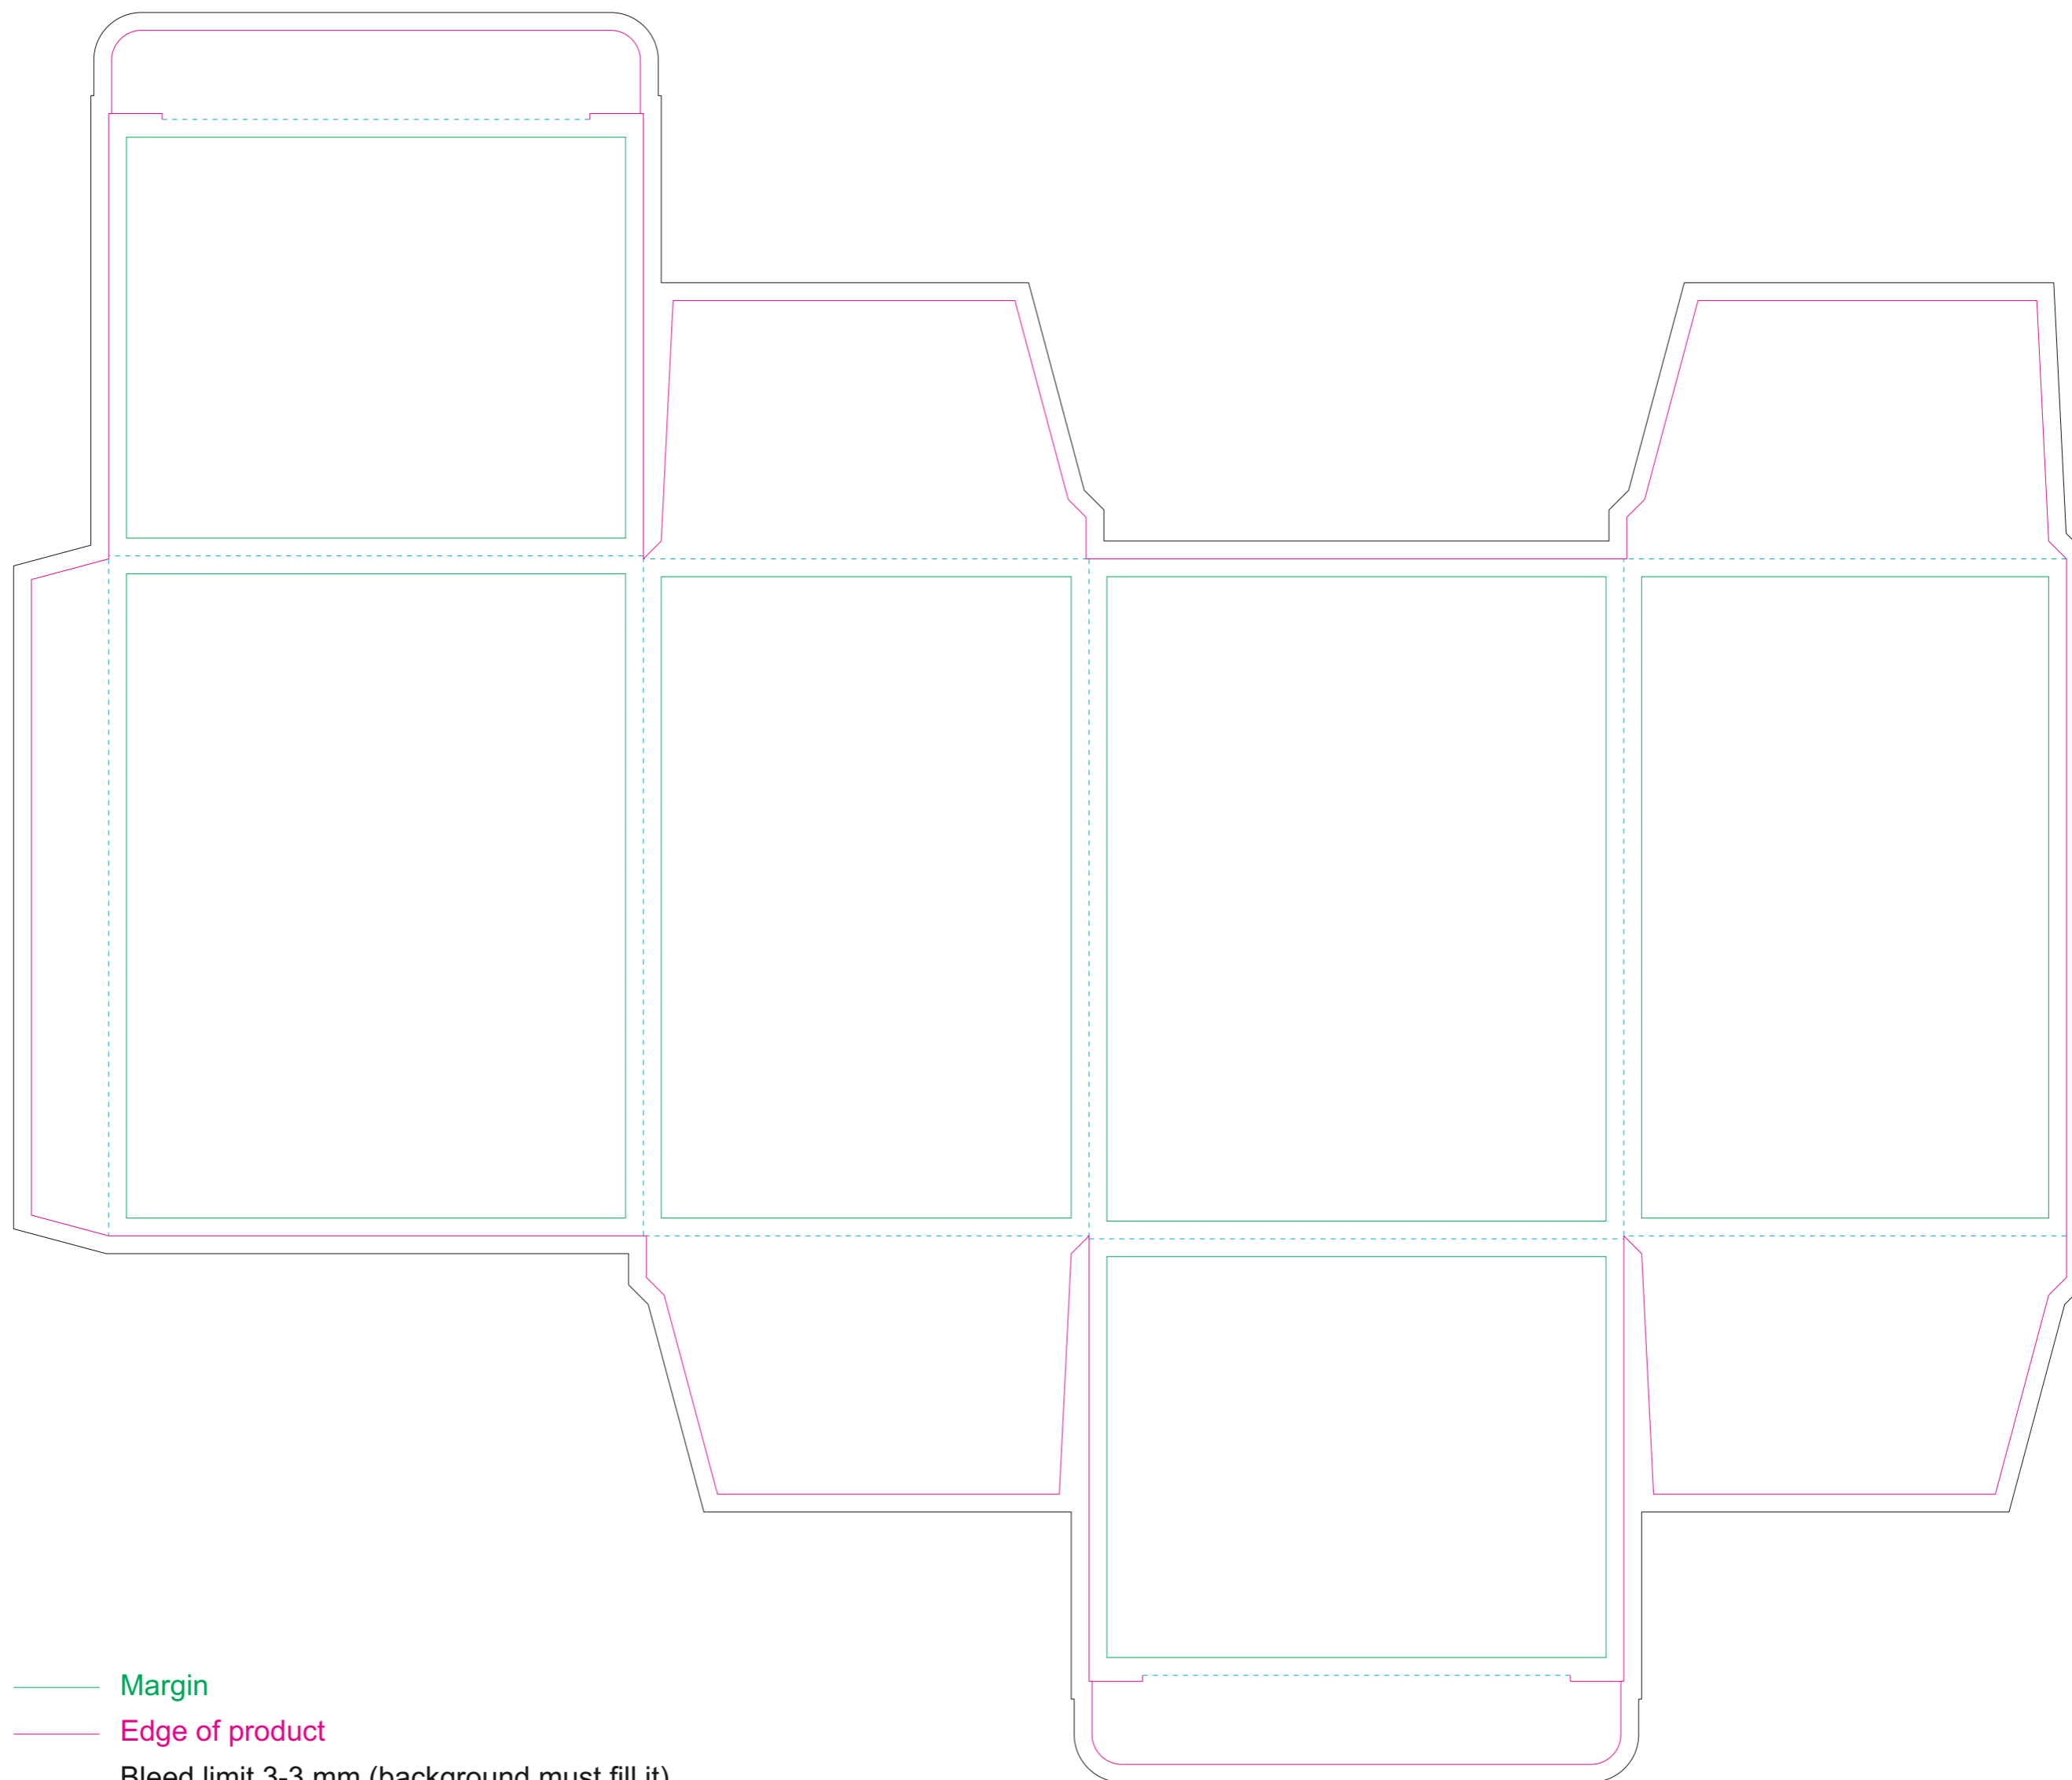

Paperboard box

- Margin
- Edge of product
- Bleed limit 3-3 mm (background must fill it)
- - - - - Fold line

resolution: min. 300 DPI
colours: CMYK
formats: TIFF, PDF, EPS, AI, CDR

The green line indicates the area all non-background object-texts, logos, etc.
The pink outline the maximum size of graphic visible on the product.
The black line indicates the size of the required graphics including bleed.
The blue line indicates the folding.

Kraft Paperboard box

- Margin
- Edge of product
- Bleed limit 3-3 mm (background must fill it)
- - - - - Fold line

resolution: min. 300 DPI
colours: CMYK
formats: TIFF, PDF, EPS, AI, CDR

The green line indicates the area all non-background object-texts, logos, etc.
The pink outline the maximum size of graphic visible on the product.
The black line indicates the size of the required graphics including bleed.
The blue line indicates the folding.

Paper Sleeve

The size of the paper sleeve is for reference only as product packaging size may vary.

BACK

FRONT

- Margin
- Edge of product
- Bleed limit 3-3 mm (background must fill it)
- - - - - Fold line

resolution: min. 300 DPI
colours: CMYK
formats: TIFF, PDF, EPS, AI, CDR

The green line indicates the area all non-background object-texts, logos, etc.
The pink outline the maximum size of graphic visible on the product.
The black line indicates the size of the required graphics including bleed.
The blue line indicates the folding.