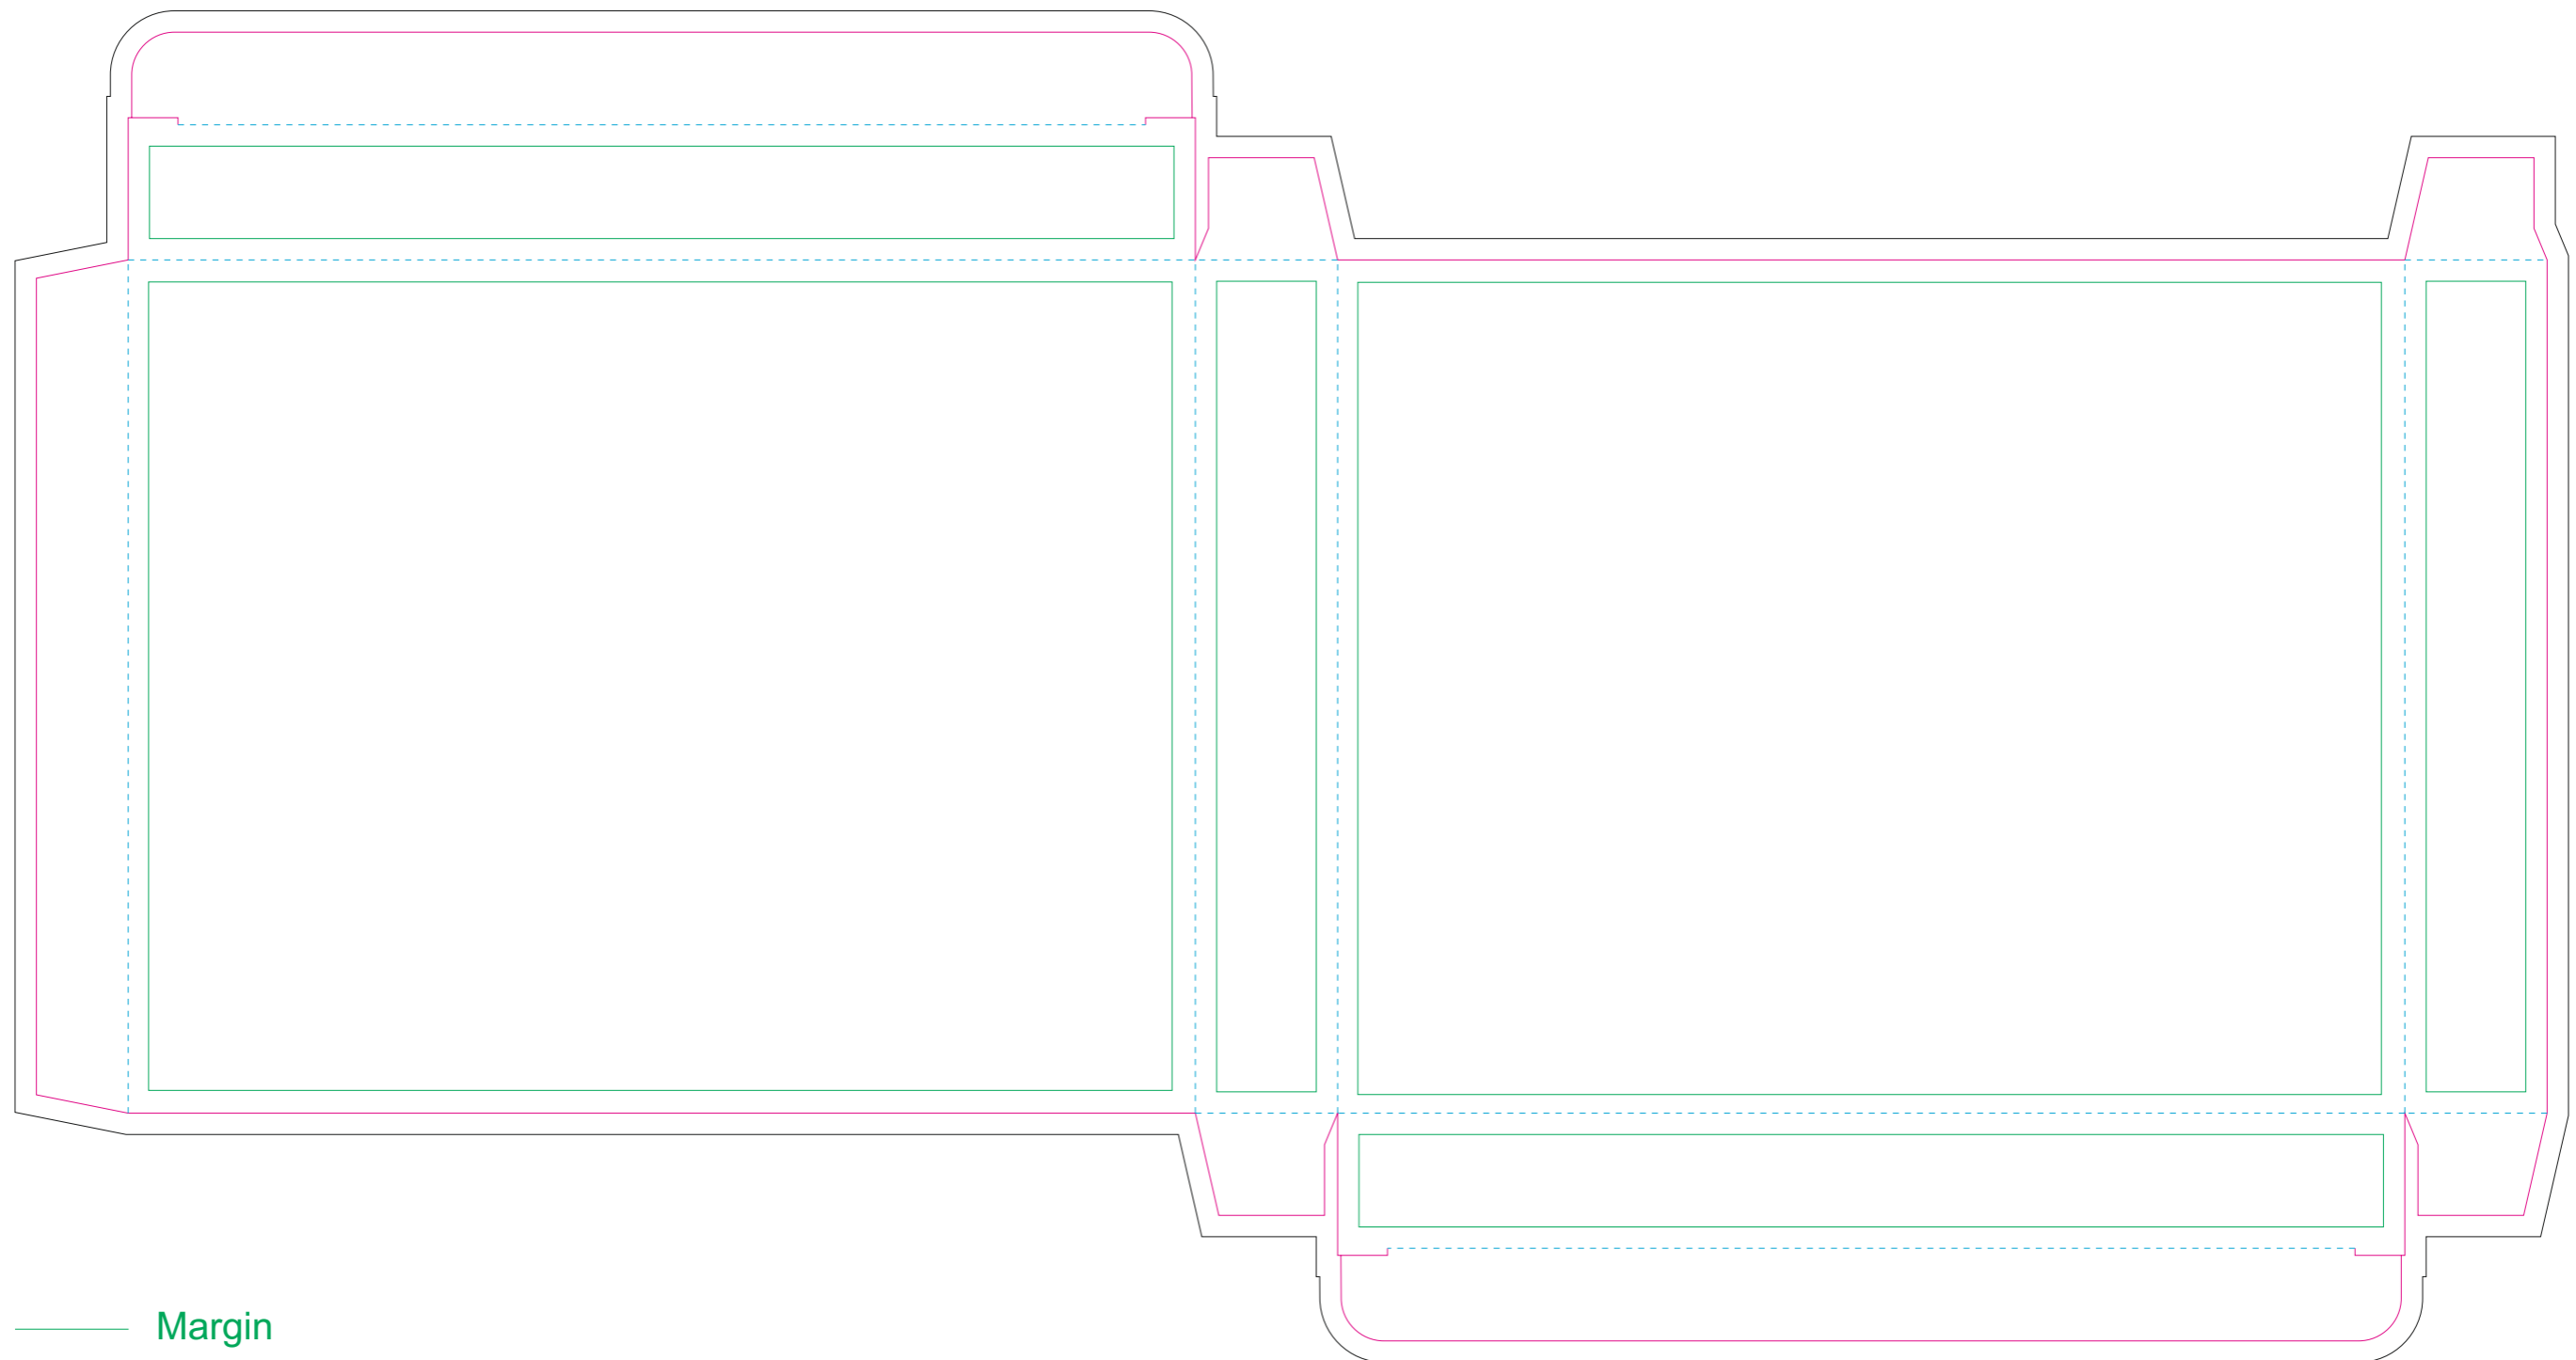

Paperboard box

- Margin
- Edge of product
- Bleed limit 3-3 mm (background must fill it)
- - - - - Fold line

resolution: min. 300 DPI
colours: CMYK
formats: TIFF, PDF, EPS, AI, CDR

The green line indicates the area all non-background object-texts, logos, etc.
The pink outline the maximum size of graphic visible on the product.
The black line indicates the size of the required graphics including bleed.
The blue line indicates the folding.

Kraft Paperboard box

- Margin
- Edge of product
- Bleed limit 3-3 mm (background must fill it)
- - - - - Fold line

resolution: min. 300 DPI
colours: CMYK
formats: TIFF, PDF, EPS, AI, CDR

The green line indicates the area all non-background object-texts, logos, etc.
The pink outline the maximum size of graphic visible on the product.
The black line indicates the size of the required graphics including bleed.
The blue line indicates the folding.

Paper Sleeve

The size of the paper sleeve is for reference only as product packaging size may vary.

BACK

FRONT

- Margin
- Edge of product
- Bleed limit 3-3 mm (background must fill it)
- - - - - Fold line

resolution: min. 300 DPI
colours: CMYK
formats: TIFF, PDF, EPS, AI, CDR

The green line indicates the area all non-background object-texts, logos, etc.
The pink outline the maximum size of graphic visible on the product.
The black line indicates the size of the required graphics including bleed.
The blue line indicates the folding.