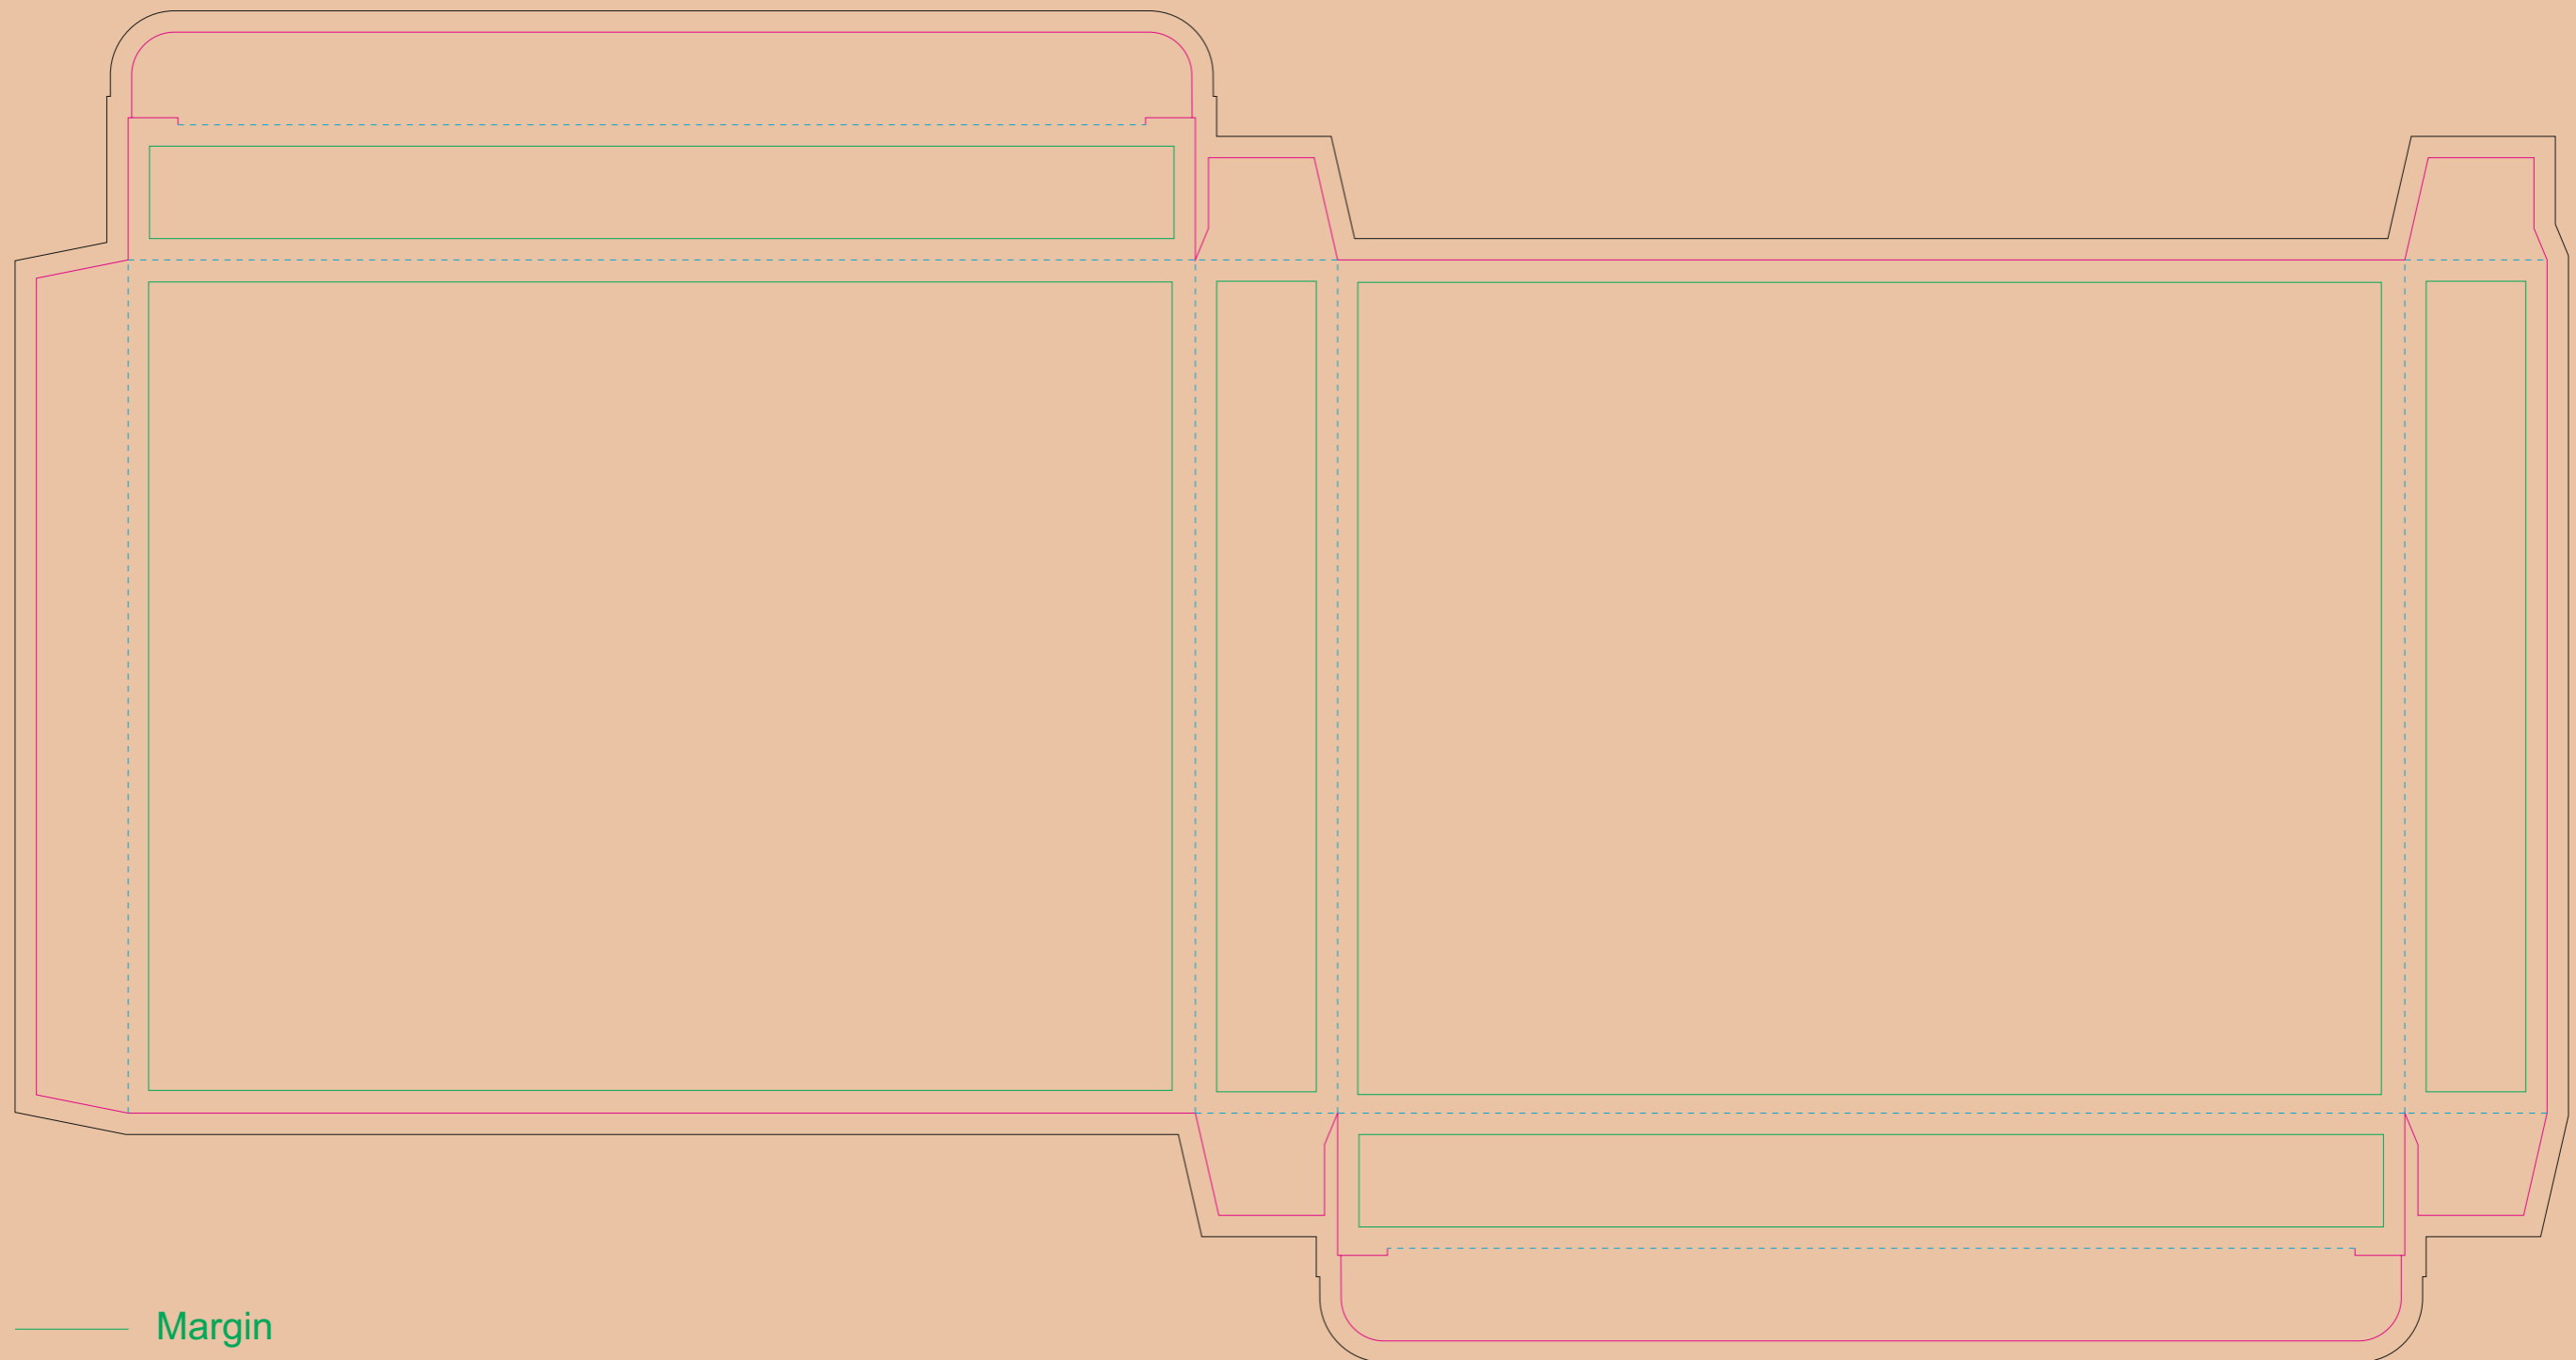

Paperboard box

- Margin
- Edge of product
- Bleed limit 3-3 mm (background must fill it)
- - - - - Fold line

resolution: min. 300 DPI
colours: CMYK
formats: TIFF, PDF, EPS, AI, CDR

The green line indicates the area all non-background object-texts, logos, etc.
The pink outline the maximum size of graphic visible on the product.
The black line indicates the size of the required graphics including bleed.
The blue line indicates the folding.

Kraft Paperboard box

- Margin
- Edge of product
- Bleed limit 3-3 mm (background must fill it)
- - - - - Fold line

resolution: min. 300 DPI
colours: CMYK
formats: TIFF, PDF, EPS, AI, CDR

The green line indicates the area all non-background object-texts, logos, etc.
The pink outline the maximum size of graphic visible on the product.
The black line indicates the size of the required graphics including bleed.
The blue line indicates the folding.

Paper Sleeve

The size of the paper sleeve is for reference only as product packaging size may vary.

BACK

FRONT

- Margin
- Edge of product
- Bleed limit 3-3 mm (background must fill it)
- - - - - Fold line

resolution: min. 300 DPI
colours: CMYK
formats: TIFF, PDF, EPS, AI, CDR

The green line indicates the area all non-background object-texts, logos, etc.
The pink outline the maximum size of graphic visible on the product.
The black line indicates the size of the required graphics including bleed.
The blue line indicates the folding.