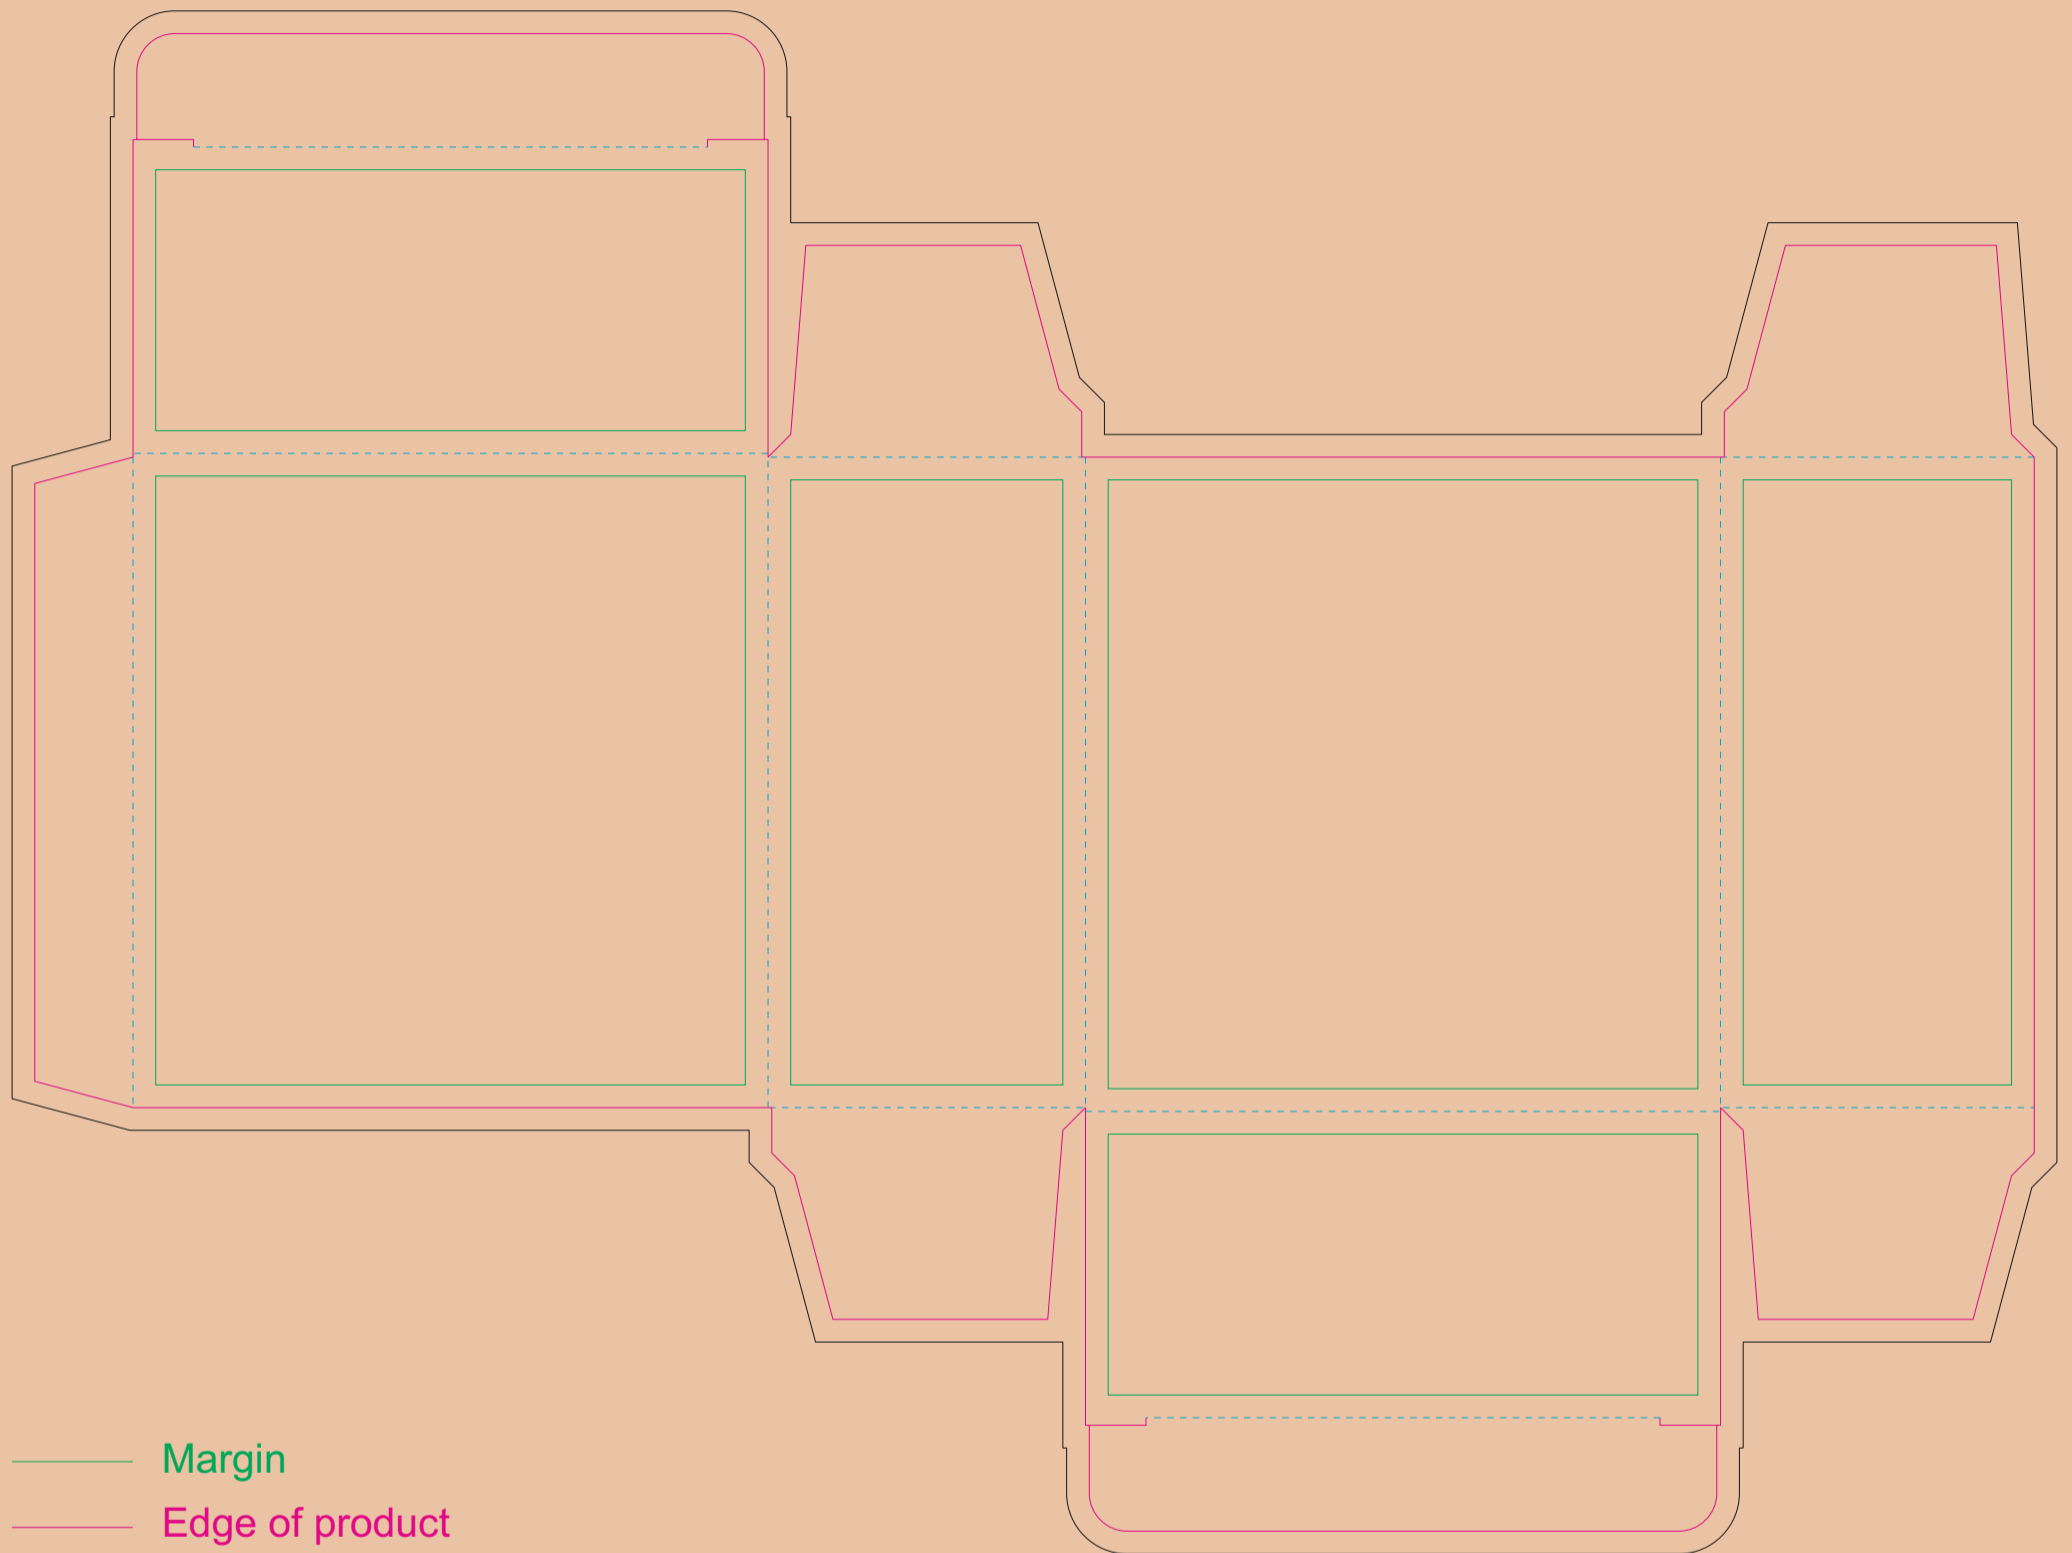

DO

——— Margin

——— Edge of product

——— Bleed limit 3-3 mm (background must fill it)

resolution: min. 300 DPI

colours: CMYK

formats: TIFF, PDF, EPS, AI, CDR

The green line indicates the area all non-background object-texts, logos, etc.

The pink outline the maximum size of graphic visible on the product.

The black line indicates the size of the required graphics including bleed.

Paperboard box

- Margin
- Edge of product
- Bleed limit 3-3 mm (background must fill it)
- - - - - Fold line

resolution: min. 300 DPI
colours: CMYK
formats: TIFF, PDF, EPS, AI, CDR

The green line indicates the area all non-background object-texts, logos, etc.
The pink outline the maximum size of graphic visible on the product.
The black line indicates the size of the required graphics including bleed.
The blue line indicates the folding.

Kraft Paperboard box

- Margin
- Edge of product
- Bleed limit 3-3 mm (background must fill it)
- - - - Fold line

resolution: min. 300 DPI
colours: CMYK
formats: TIFF, PDF, EPS, AI, CDR

The green line indicates the area all non-background object-texts, logos, etc.
The pink outline the maximum size of graphic visible on the product.
The black line indicates the size of the required graphics including bleed.
The blue line indicates the folding.