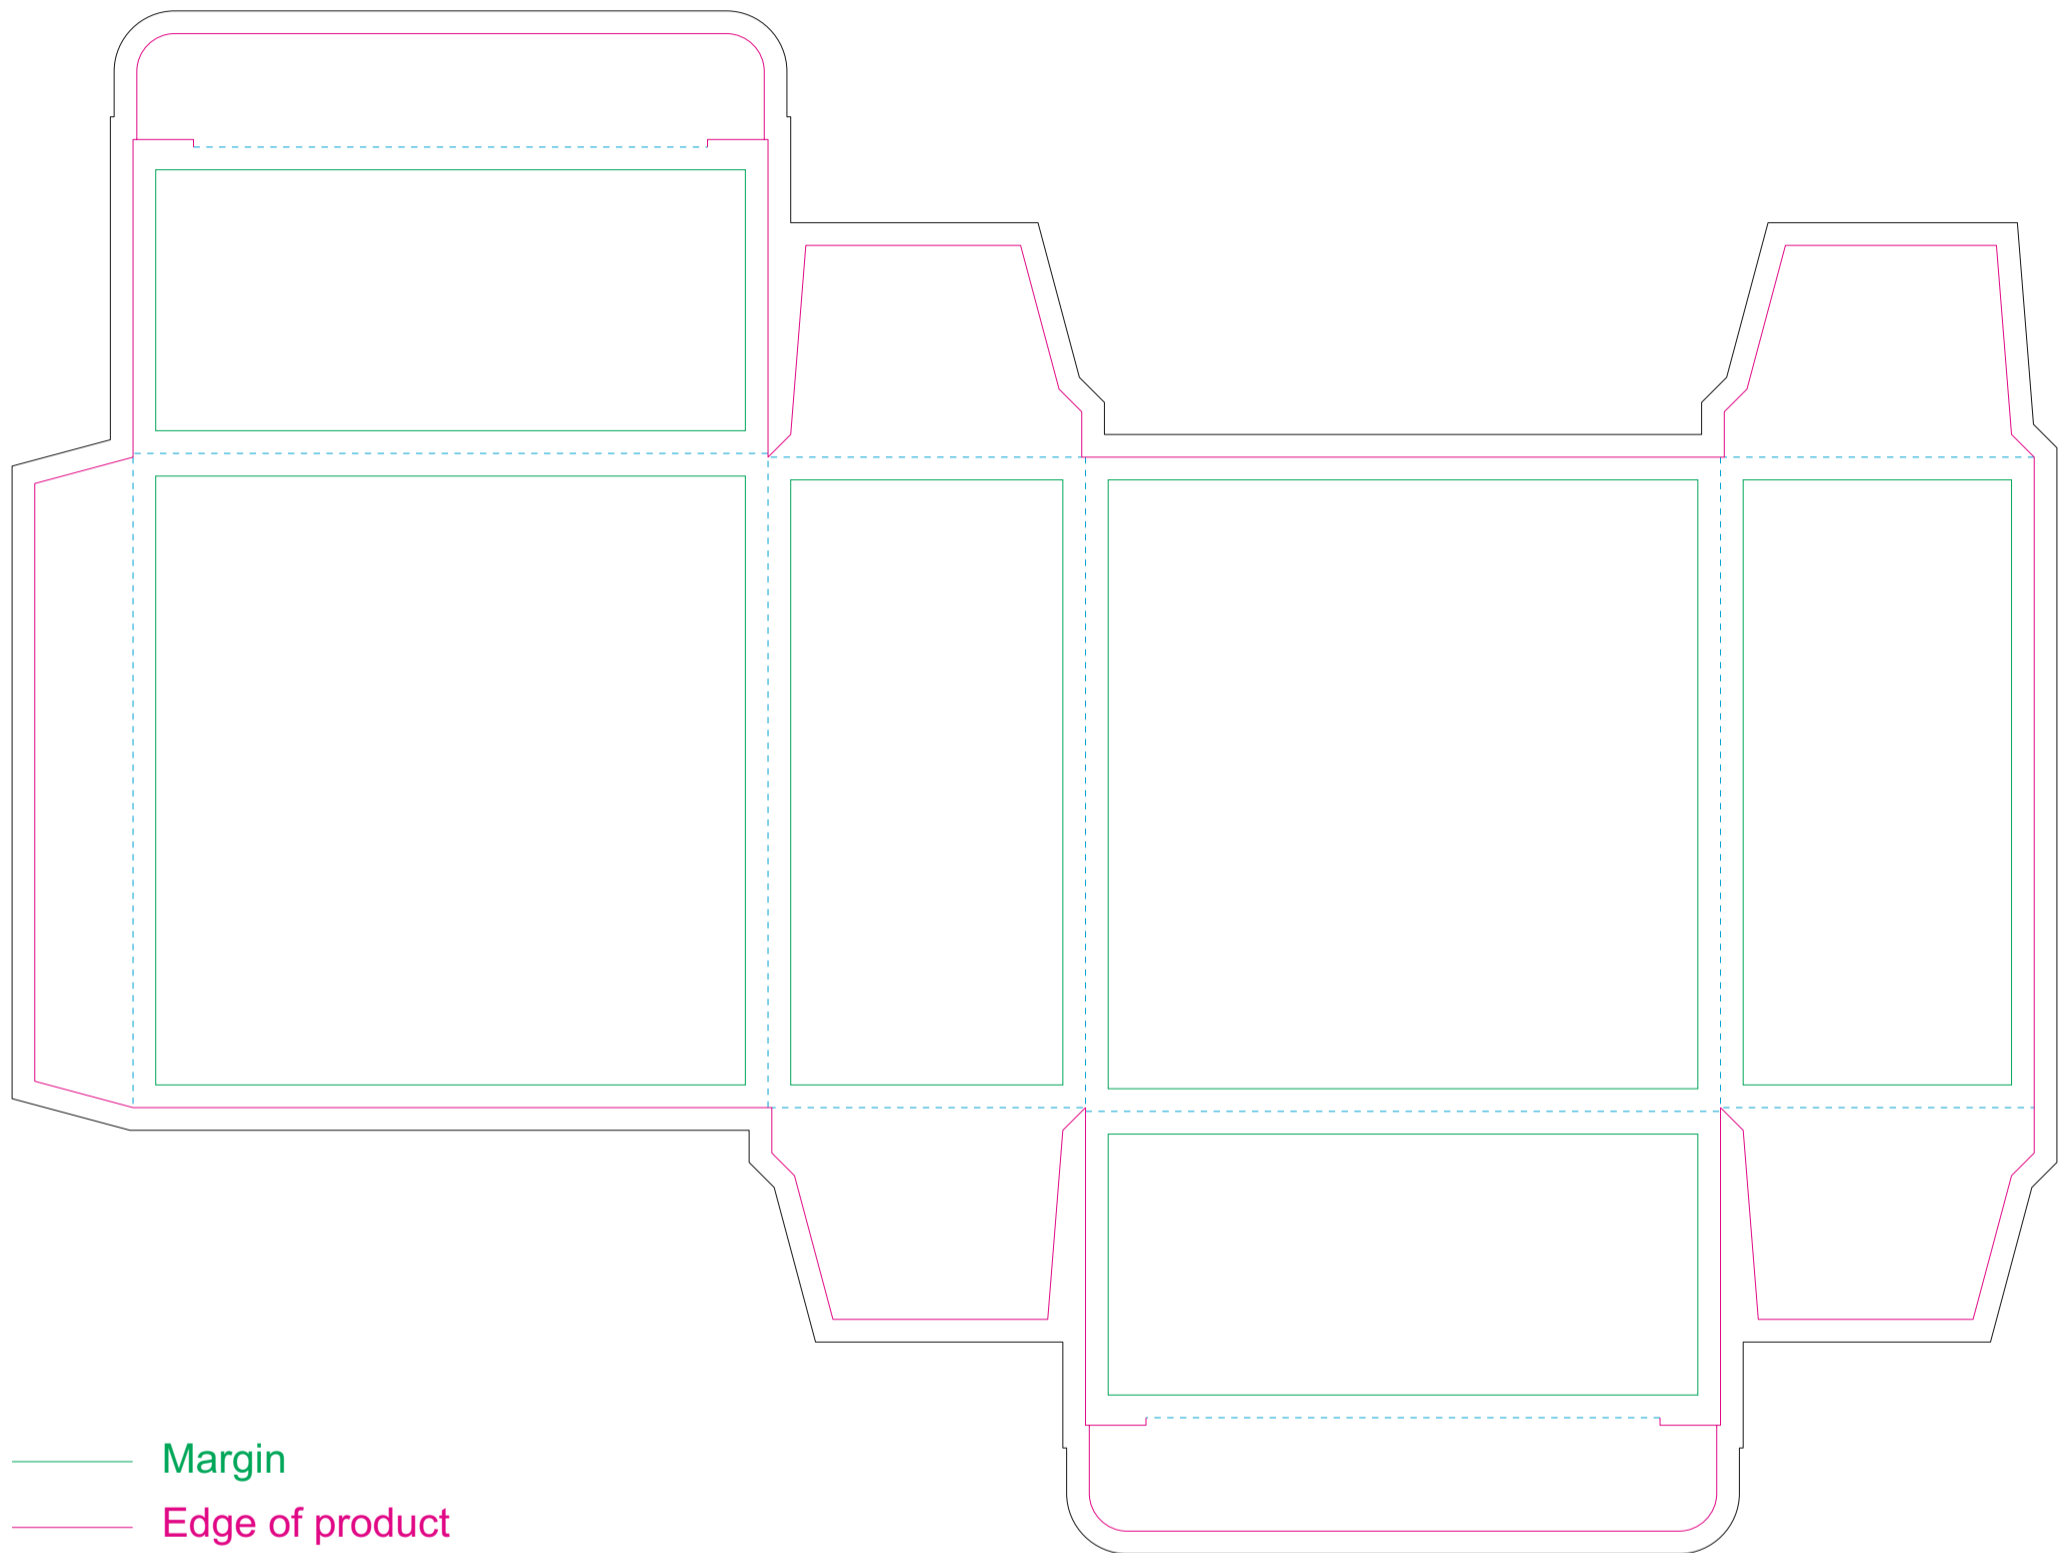

DO

——— Margin

——— Edge of product

——— Bleed limit 3-3 mm (background must fill it)

resolution: min. 300 DPI

colours: CMYK

formats: TIFF, PDF, EPS, AI, CDR

The green line indicates the area all non-background object-texts, logos, etc.

The pink outline the maximum size of graphic visible on the product.

The black line indicates the size of the required graphics including bleed.

Paperboard box

- Margin
- Edge of product
- Bleed limit 3-3 mm (background must fill it)
- - - - - Fold line

resolution: min. 300 DPI
colours: CMYK
formats: TIFF, PDF, EPS, AI, CDR

The green line indicates the area all non-background object-texts, logos, etc.
The pink outline the maximum size of graphic visible on the product.
The black line indicates the size of the required graphics including bleed.
The blue line indicates the folding.

Kraft Paperboard box

- Margin
- Edge of product
- Bleed limit 3-3 mm (background must fill it)
- - - - Fold line

resolution: min. 300 DPI
colours: CMYK
formats: TIFF, PDF, EPS, AI, CDR

The green line indicates the area all non-background object-texts, logos, etc.
The pink outline the maximum size of graphic visible on the product.
The black line indicates the size of the required graphics including bleed.
The blue line indicates the folding.