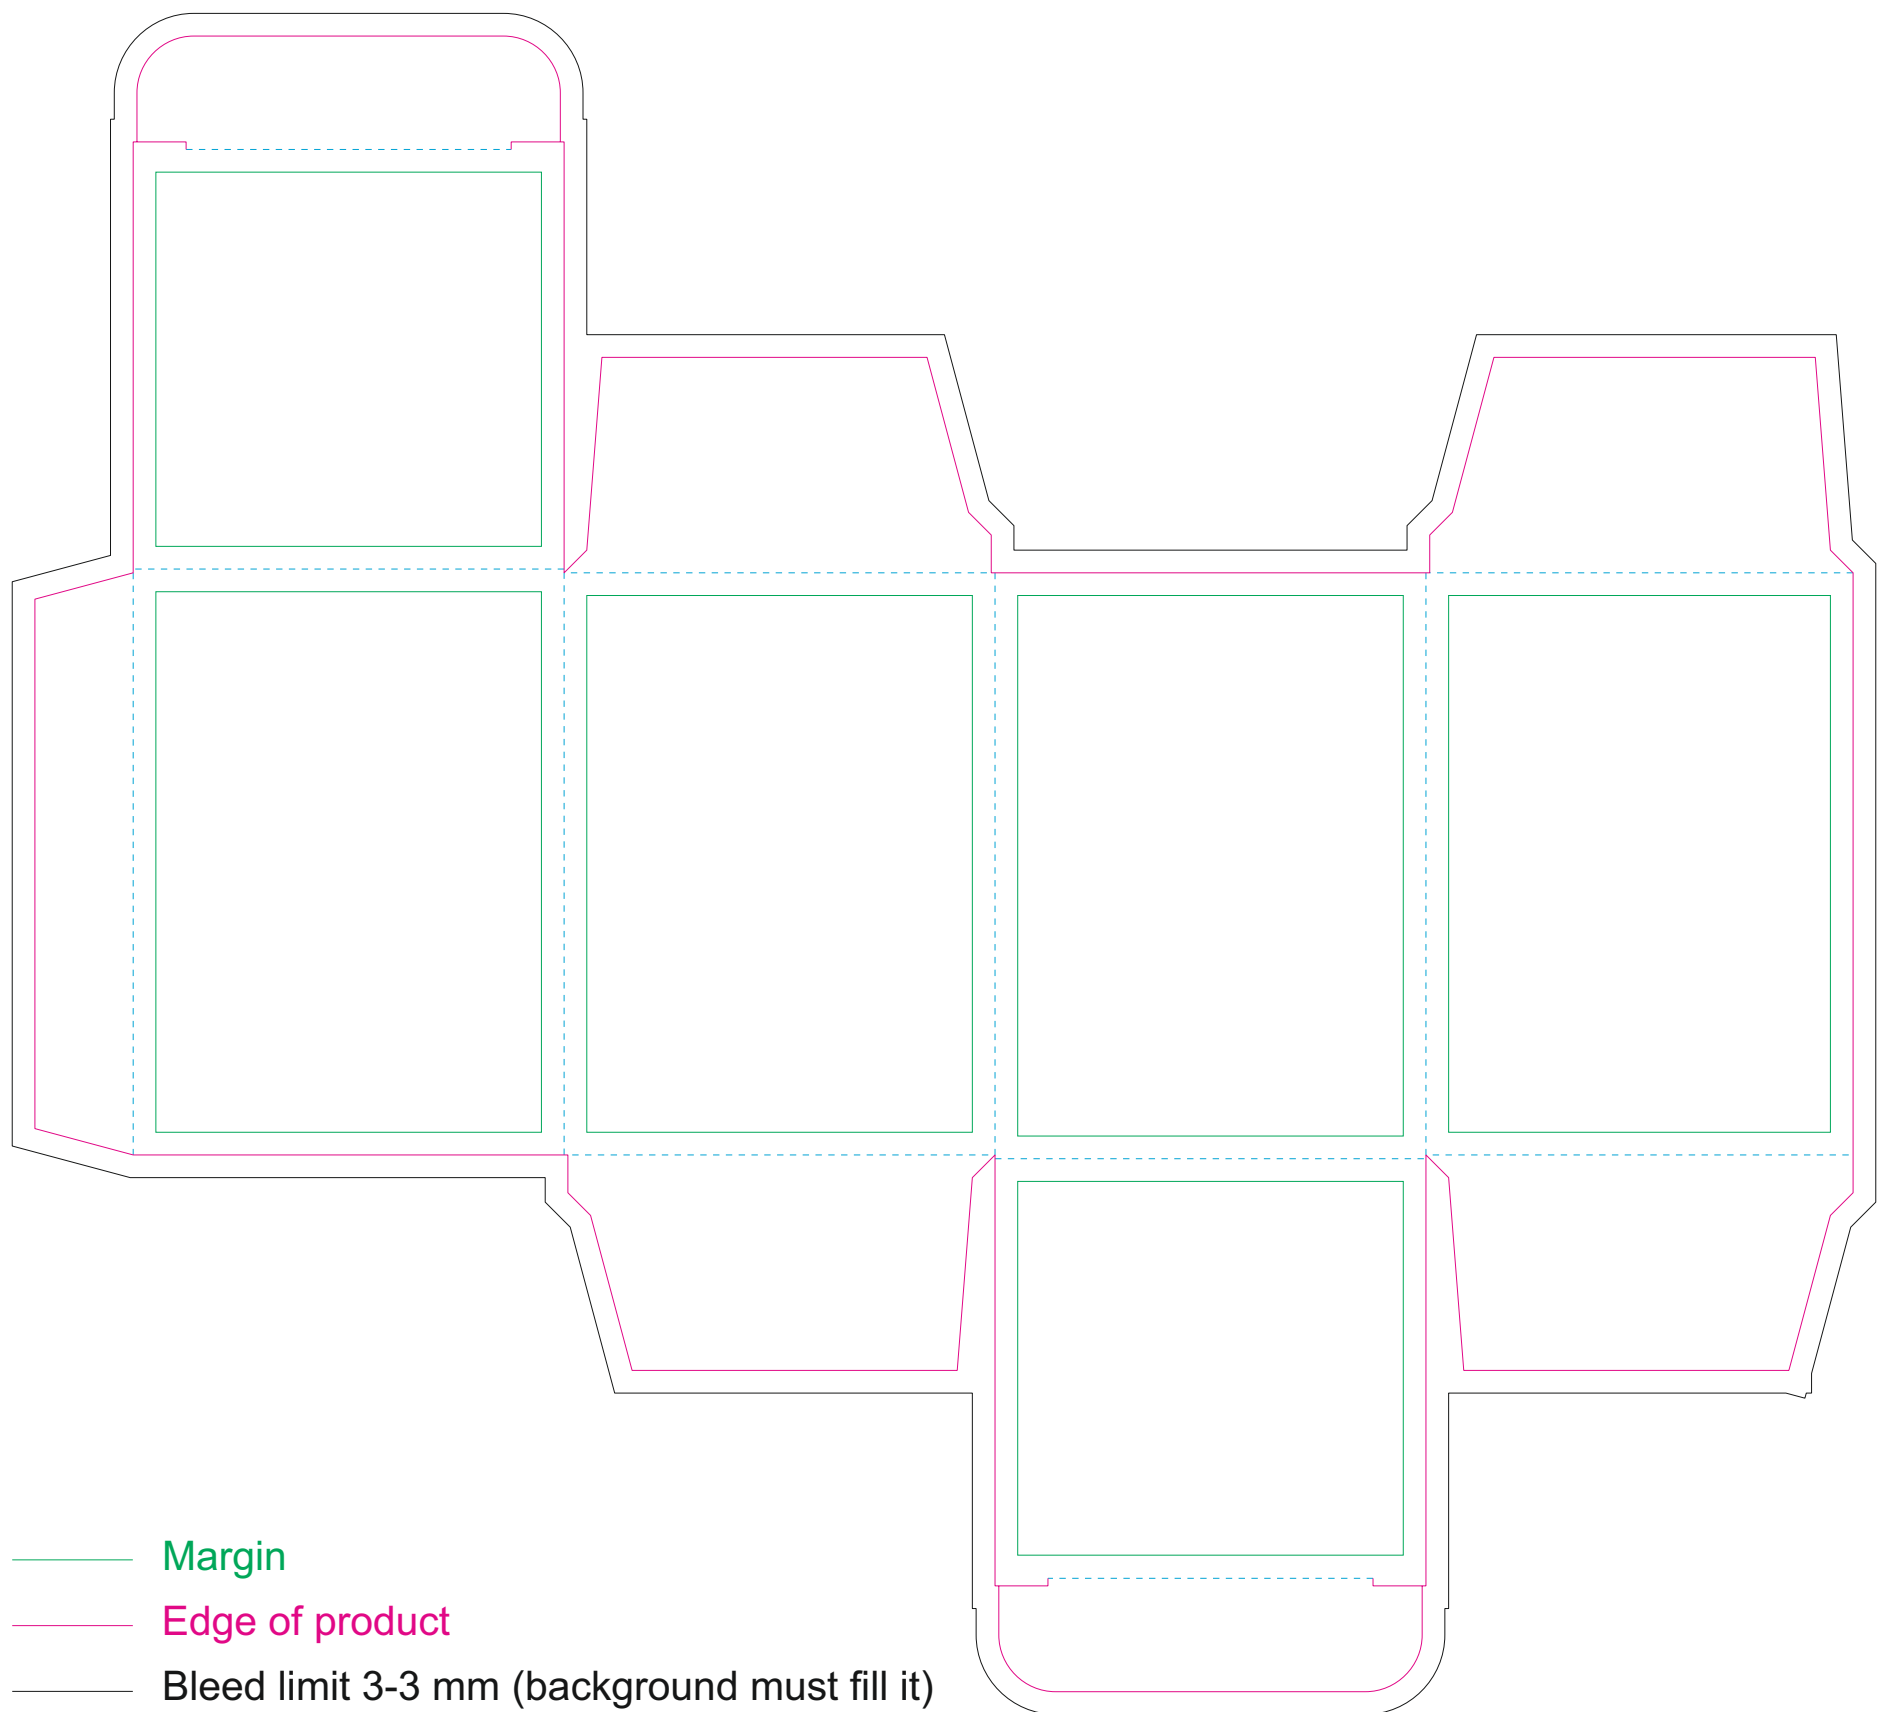

Paperboard box

resolution: min. 300 DPI
colours: CMYK
formats: TIFF, PDF, EPS, AI, CDR

The green line indicates the area all non-background object-texts, logos, etc.
The pink outline the maximum size of graphic visible on the product.
The black line indicates the size of the required graphics including bleed.
The blue line indicates the folding.

Kraft Paperboard box

resolution: min. 300 DPI
colours: CMYK
formats: TIFF, PDF, EPS, AI, CDR

The green line indicates the area all non-background object-texts, logos, etc.
The pink outline the maximum size of graphic visible on the product.
The black line indicates the size of the required graphics including bleed.
The blue line indicates the folding.