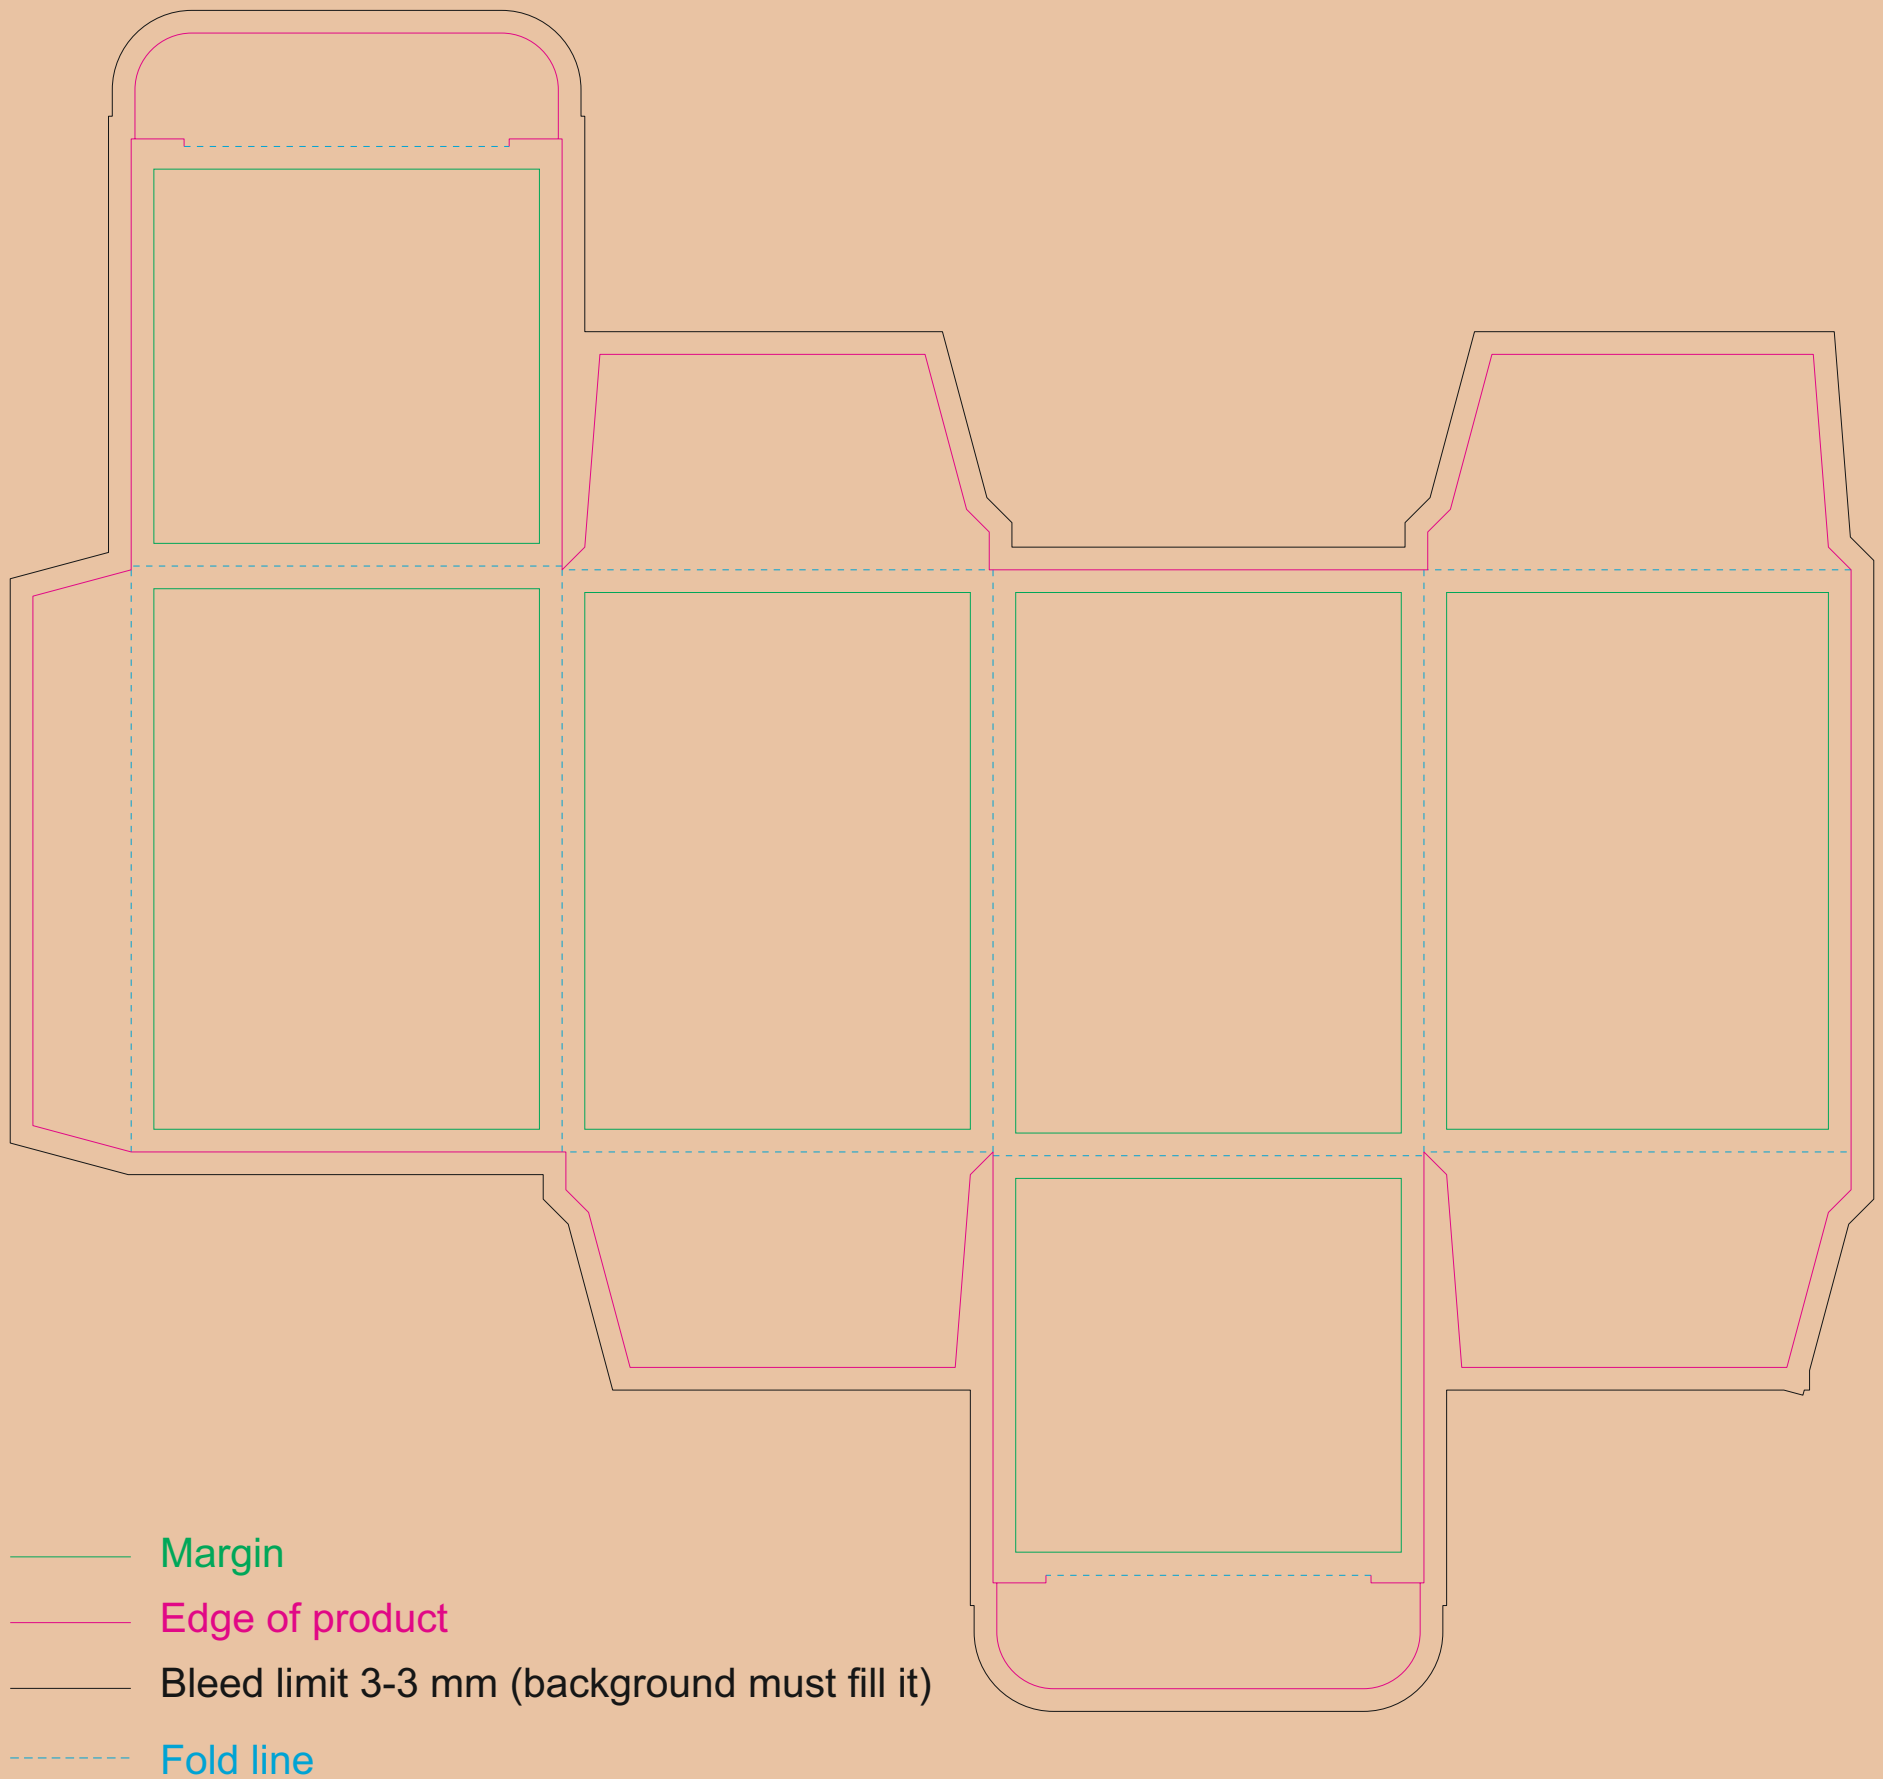

Paperboard box

resolution: min. 300 DPI
colours: CMYK
formats: TIFF, PDF, EPS, AI, CDR

The green line indicates the area all non-background object-texts, logos, etc.
The pink outline the maximum size of graphic visible on the product.
The black line indicates the size of the required graphics including bleed.
The blue line indicates the folding.

Kraft Paperboard box

resolution: min. 300 DPI
colours: CMYK
formats: TIFF, PDF, EPS, AI, CDR

The green line indicates the area all non-background object-texts, logos, etc.
The pink outline the maximum size of graphic visible on the product.
The black line indicates the size of the required graphics including bleed.
The blue line indicates the folding.