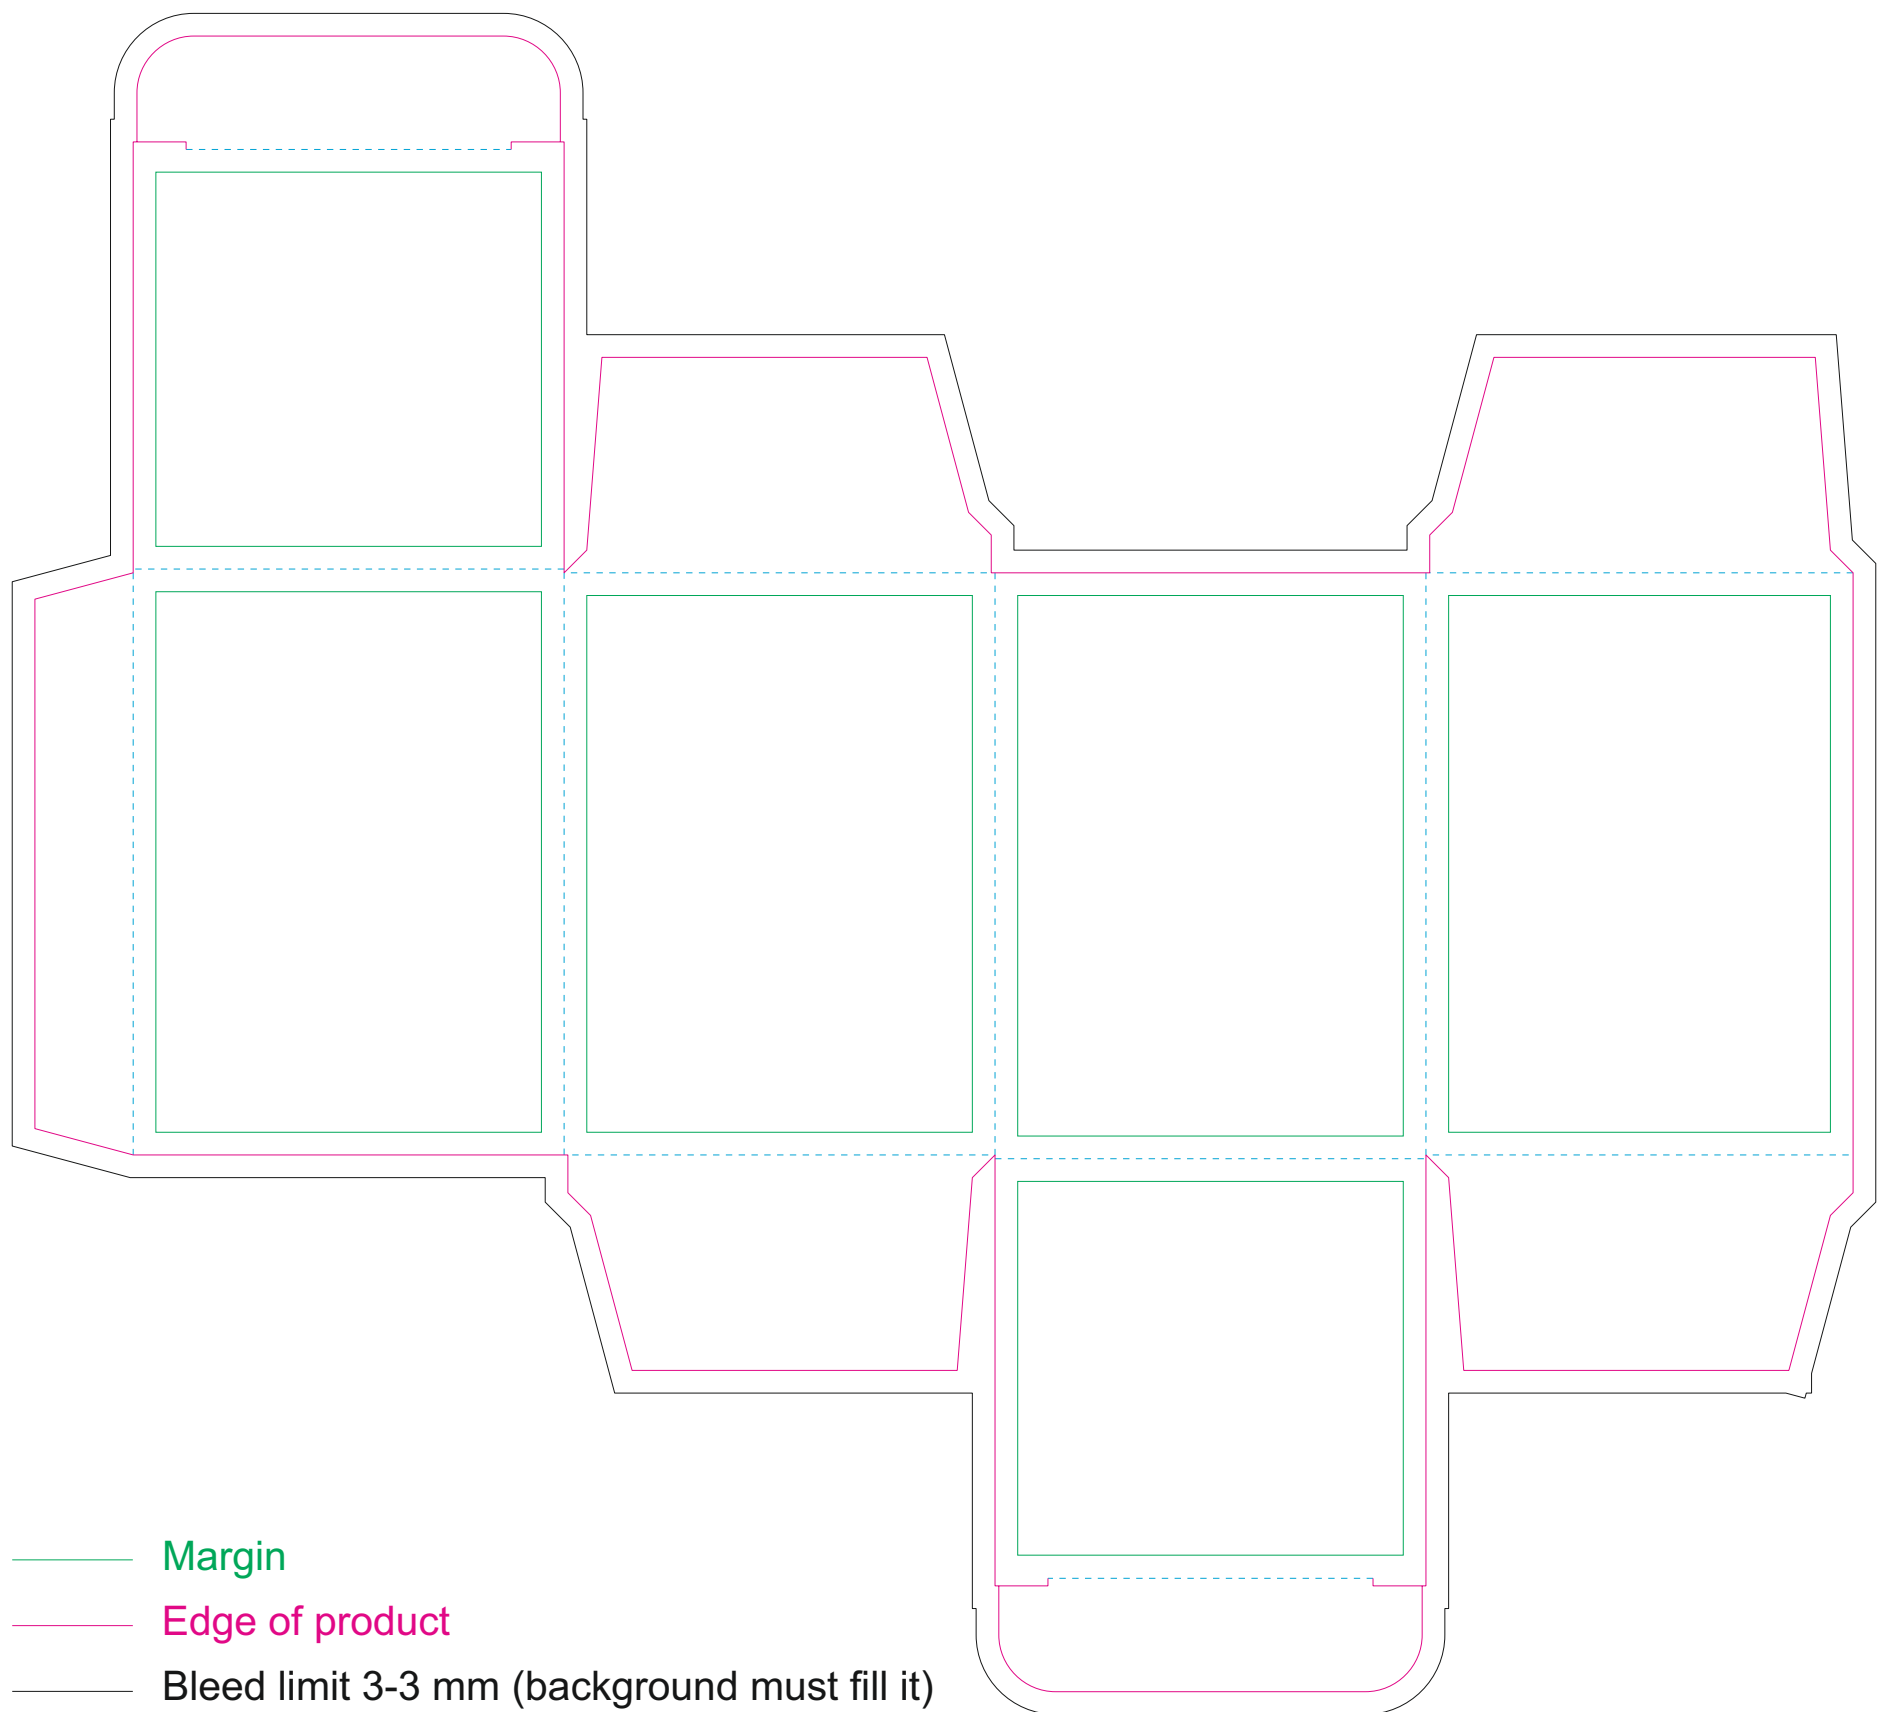

# Paperboard box

— Margin

— Edge of product

— Bleed limit 3-3 mm (background must fill it)

- - - - - Fold line

resolution: min. 300 DPI

colours: CMYK

formats: TIFF, PDF, EPS, AI, CDR

The green line indicates the area all non-background object-texts, logos, etc.

The pink outline the maximum size of graphic visible on the product.

The black line indicates the size of the required graphics including bleed.

The blue line indicates the folding.

# Kraft Paperboard box

resolution: min. 300 DPI  
colours: CMYK  
formats: TIFF, PDF, EPS, AI, CDR

The green line indicates the area all non-background object-texts, logos, etc.  
The pink outline the maximum size of graphic visible on the product.  
The black line indicates the size of the required graphics including bleed.  
The blue line indicates the folding.