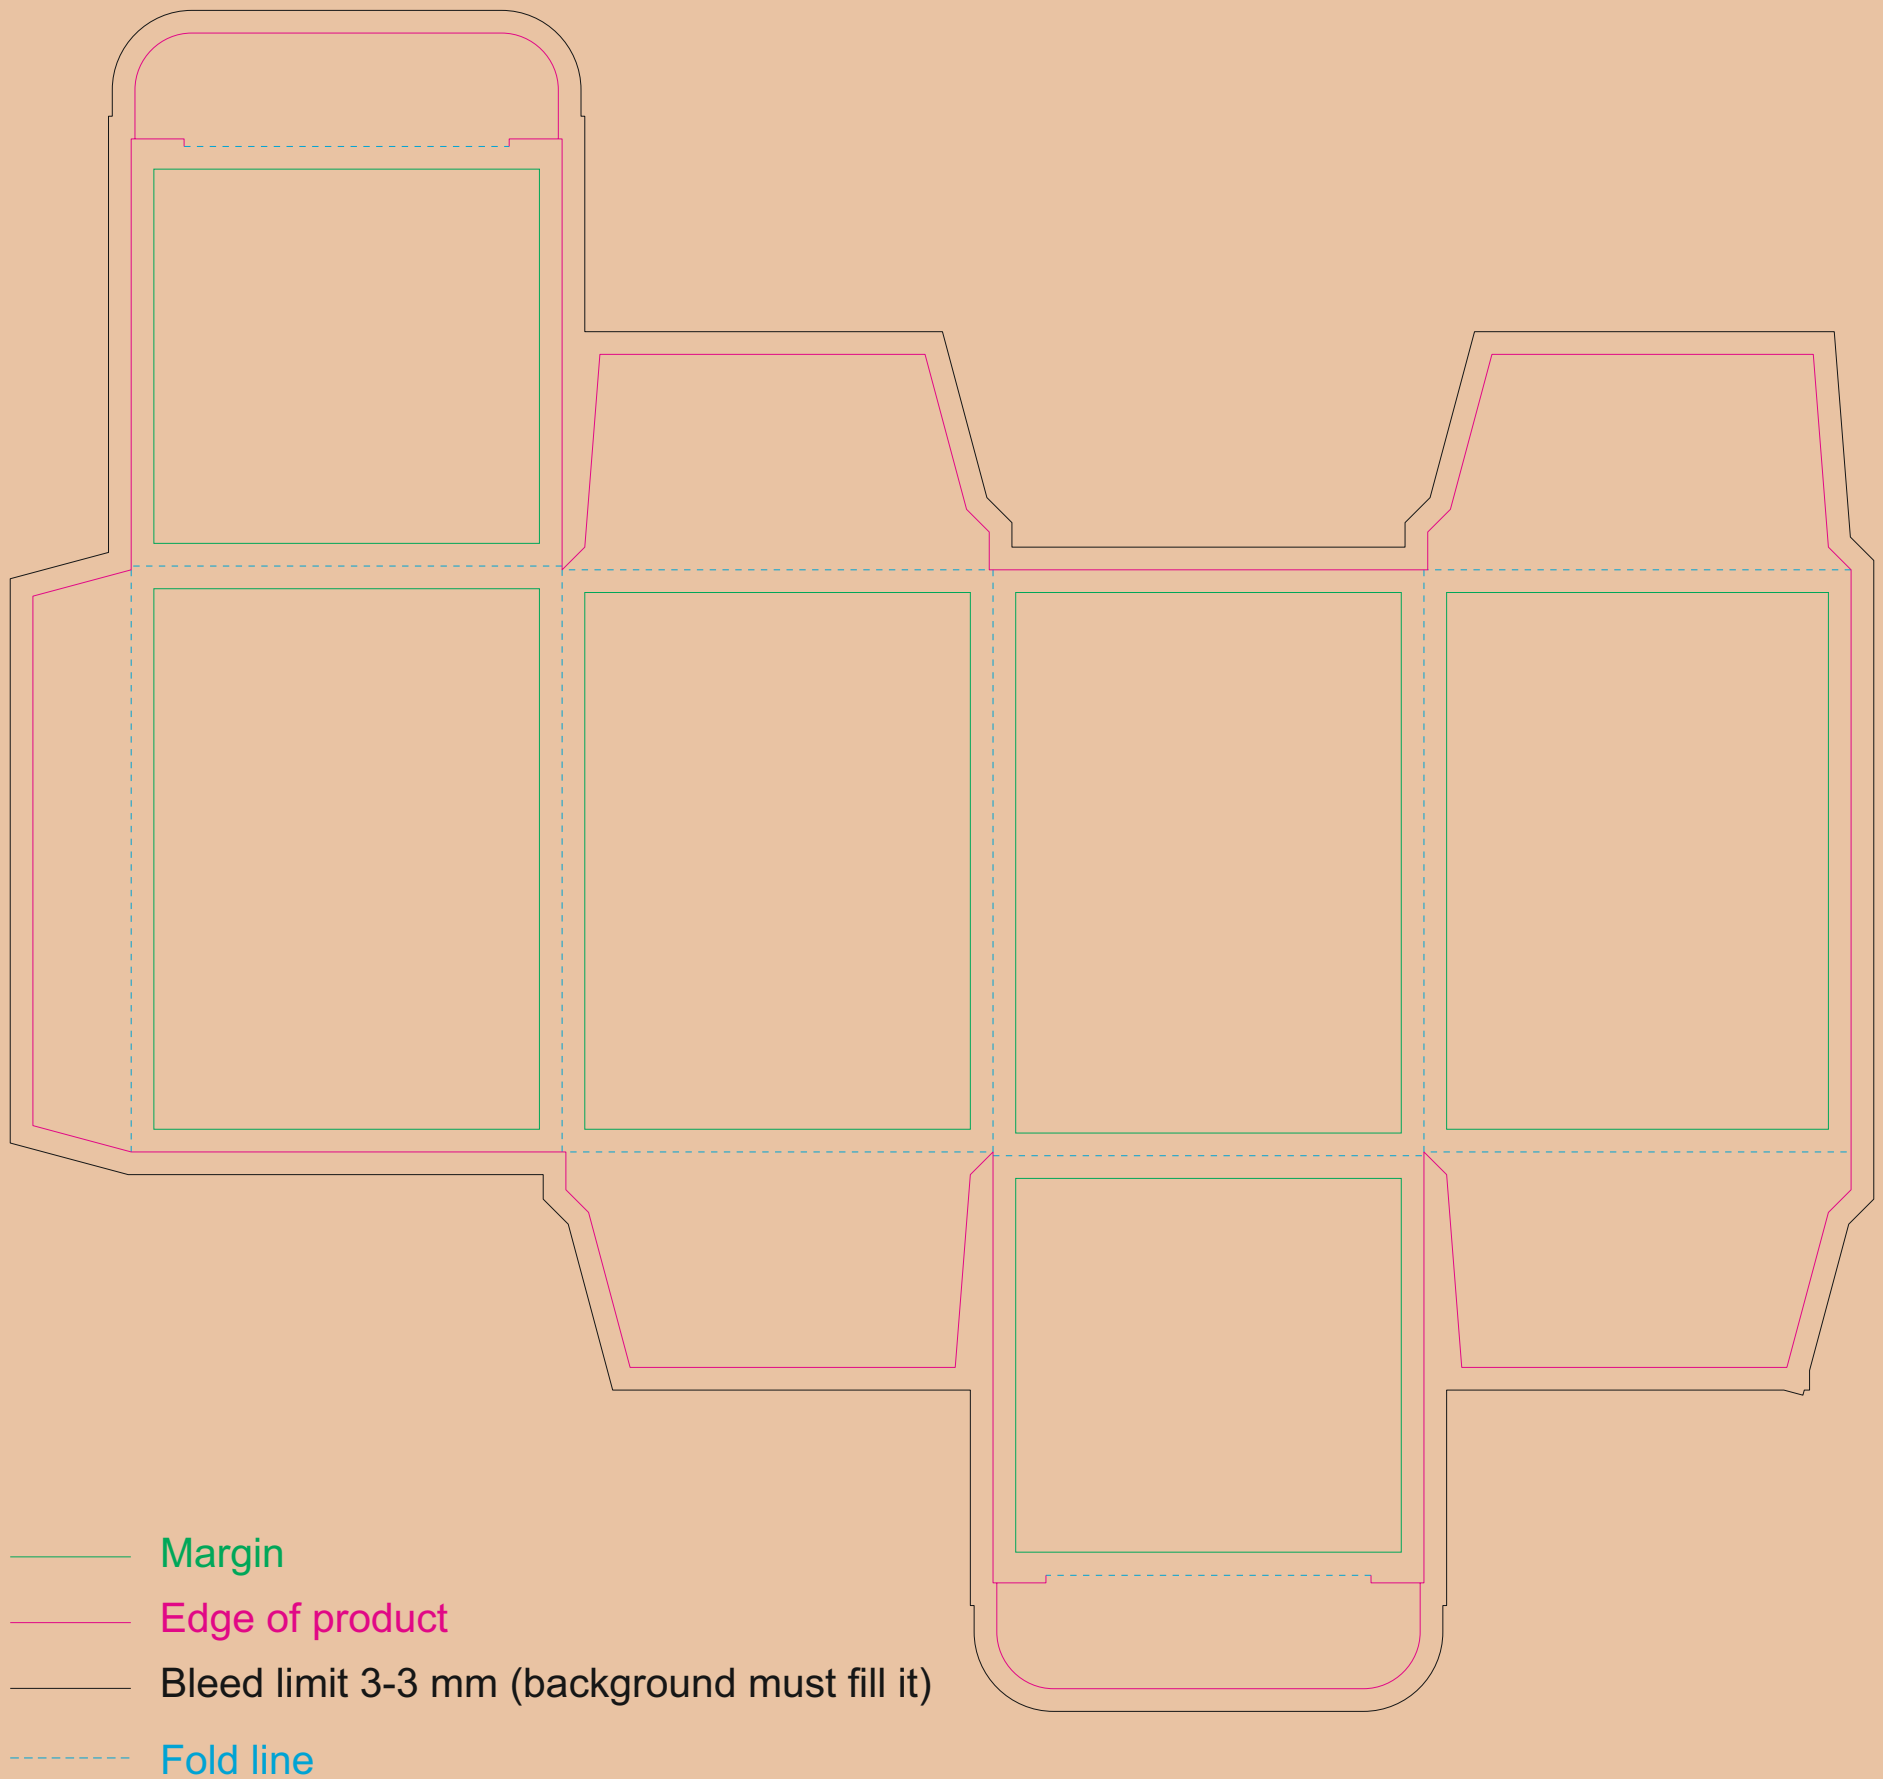

# Paperboard box

— Margin

— Edge of product

— Bleed limit 3-3 mm (background must fill it)

- - - - - Fold line

resolution: min. 300 DPI

colours: CMYK

formats: TIFF, PDF, EPS, AI, CDR

The green line indicates the area all non-background object-texts, logos, etc.

The pink outline the maximum size of graphic visible on the product.

The black line indicates the size of the required graphics including bleed.

The blue line indicates the folding.

# Kraft Paperboard box

resolution: min. 300 DPI  
colours: CMYK  
formats: TIFF, PDF, EPS, AI, CDR

The green line indicates the area all non-background object-texts, logos, etc.  
The pink outline the maximum size of graphic visible on the product.  
The black line indicates the size of the required graphics including bleed.  
The blue line indicates the folding.