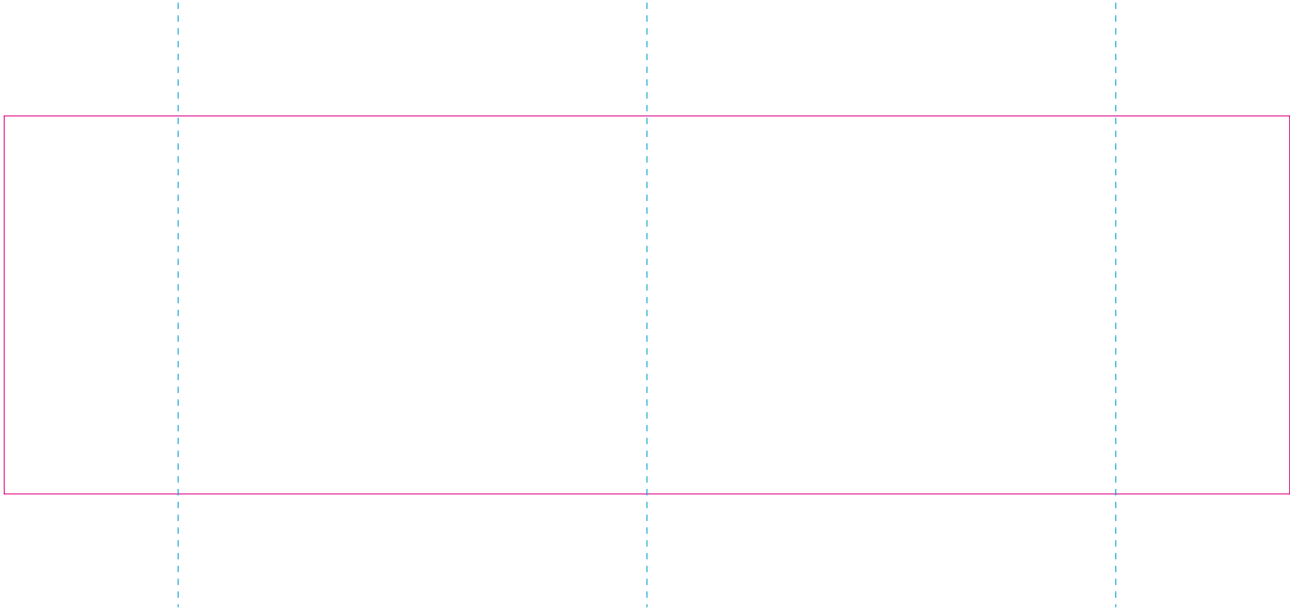

# SU

— Edge of printed area

- - - centerlines

resolution: min. 300 DPI

colours: CMYK

formats: TIFF, PDF, EPS, AI, CDR

The pink outline the maximum size of graphic visible on the product.

The blue dash line indicates the center line of the left, right and middle side of object.

# Corrugated cardboard box

- Margin
- Edge of product
- Bleed limit 5-5 mm (background must fill it)
- - - - - Fold line

resolution: min. 300 DPI  
colours: CMYK  
formats: TIFF, PDF, EPS, AI, CDR

The green line indicates the area all non-background object-texts, logos, etc.  
The pink outline the maximum size of graphic visible on the product.  
The black line indicates the size of the required graphics including bleed.  
The blue line indicates the folding.

# Kraft corrugated cardboard box

- Margin
- Edge of product
- Bleed limit 5-5 mm (background must fill it)
- - - - - Fold line

resolution: min. 300 DPI  
colours: CMYK  
formats: TIFF, PDF, EPS, AI, CDR

The green line indicates the area all non-background object-texts, logos, etc.  
The pink outline the maximum size of graphic visible on the product.  
The black line indicates the size of the required graphics including bleed.  
The blue line indicates the folding.