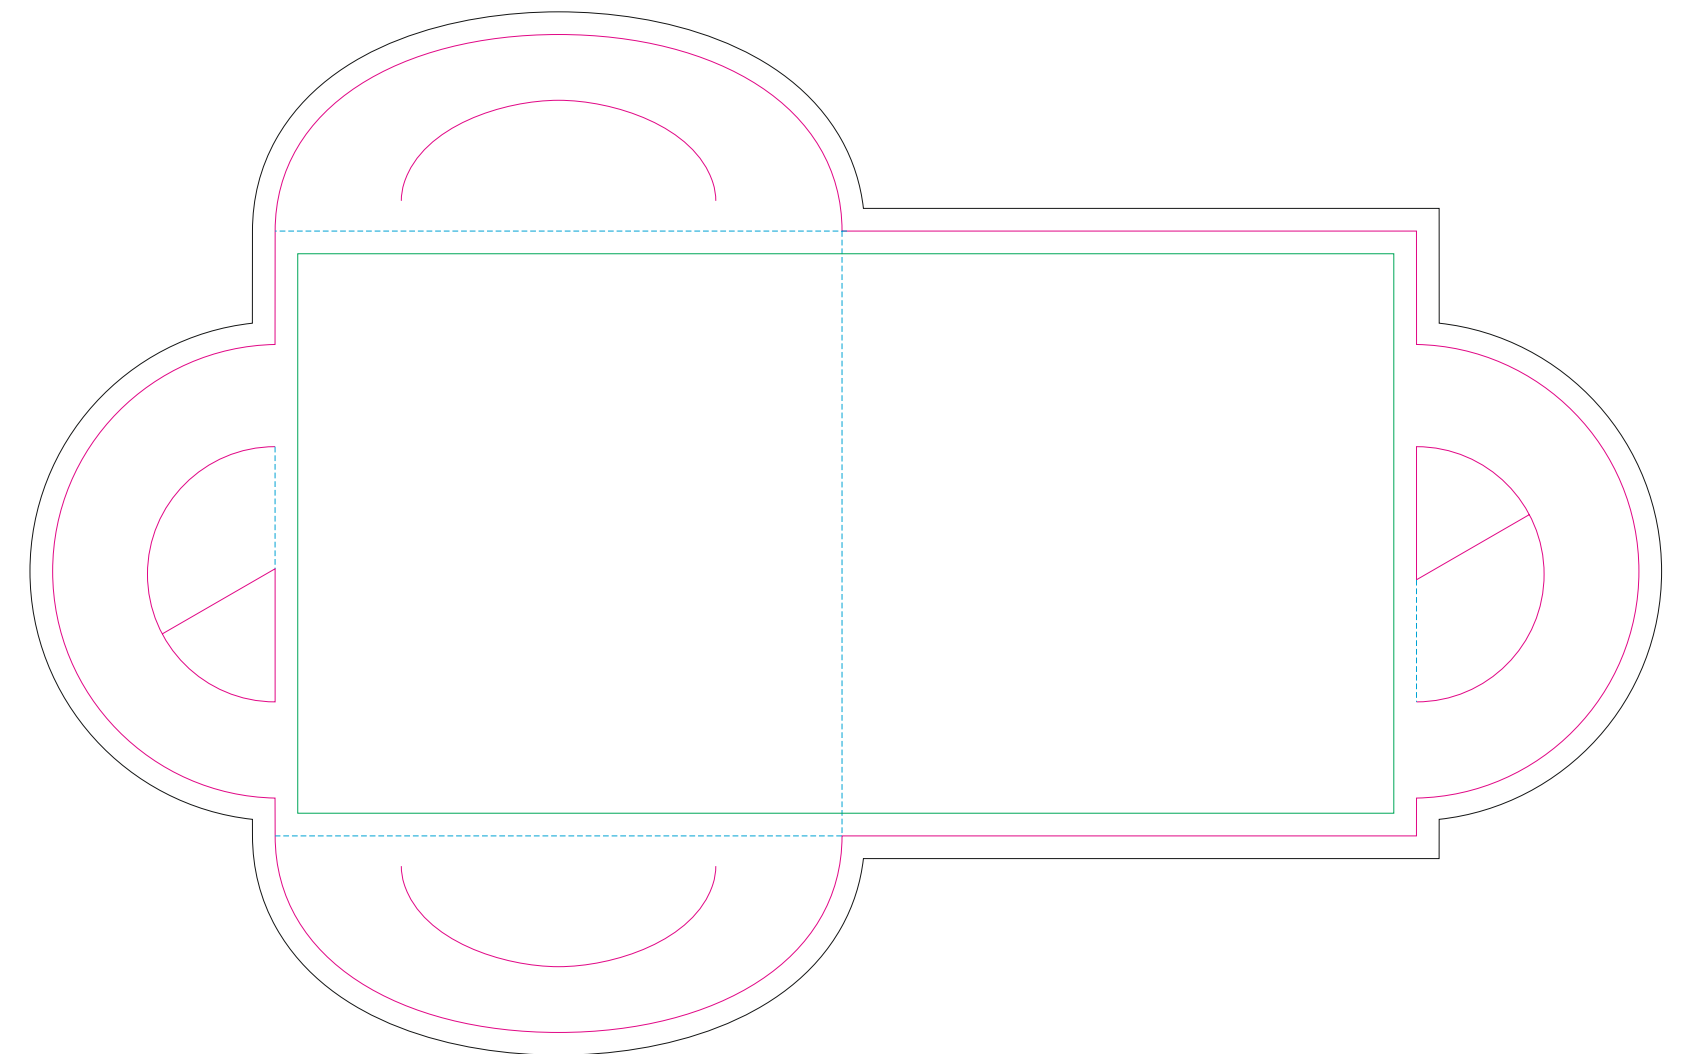

# INSIDE

FRONT

BACK

# OUTSIDE

BACK

FRONT

- Margin
- Edge of product
- Bleed limit 3-3 mm (background must fill it)
- - - - - Fold line

resolution: min. 300 DPI  
colours: CMYK  
formats: TIFF, PDF, EPS, AI, CDR

The green line indicates the area all non-background object-texts, logos, etc.  
The pink outline the maximum size of graphic visible on the product.  
The black line indicates the size of the required graphics including bleed.  
The blue line indicates the folding.