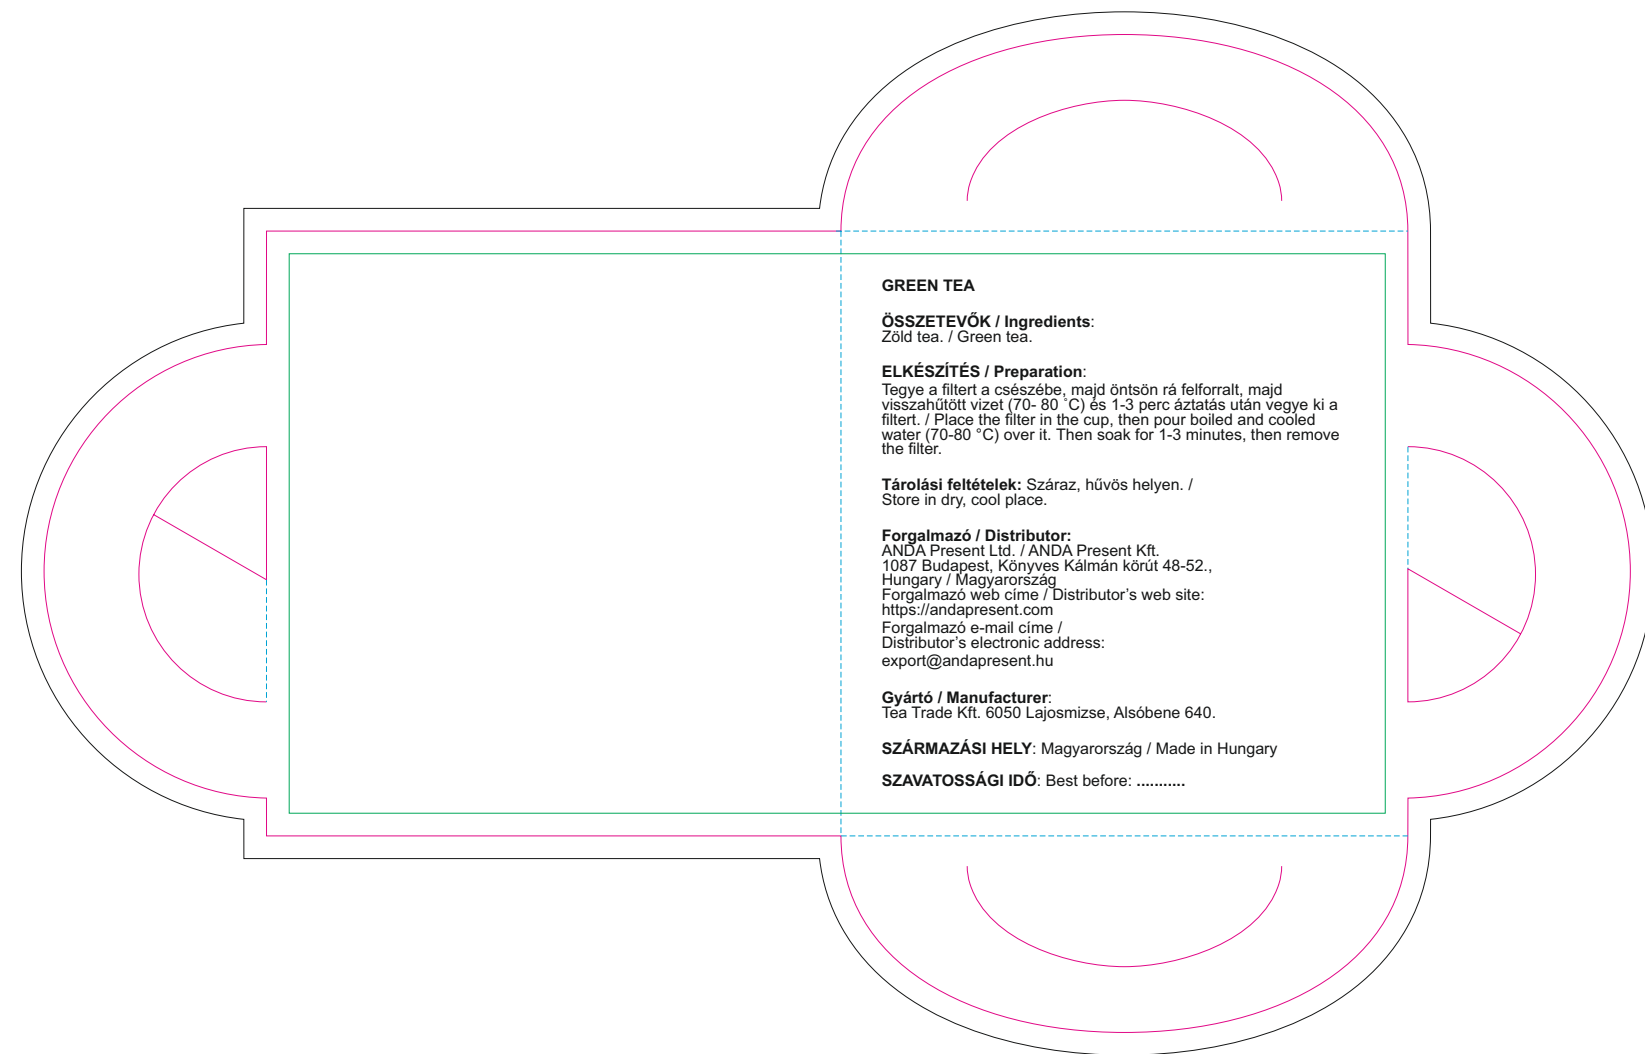

# INSIDE

FRONT

BACK

# OUTSIDE

BACK

FRONT

- Margin
- Edge of product
- Bleed limit 3-3 mm (background must fill it)
- - - - - Fold line

resolution: min. 300 DPI  
colours: CMYK  
formats: TIFF, PDF, EPS, AI, CDR

The green line indicates the area all non-background object-texts, logos, etc.  
The pink outline the maximum size of graphic visible on the product.  
The black line indicates the size of the required graphics including bleed.  
The blue line indicates the folding.