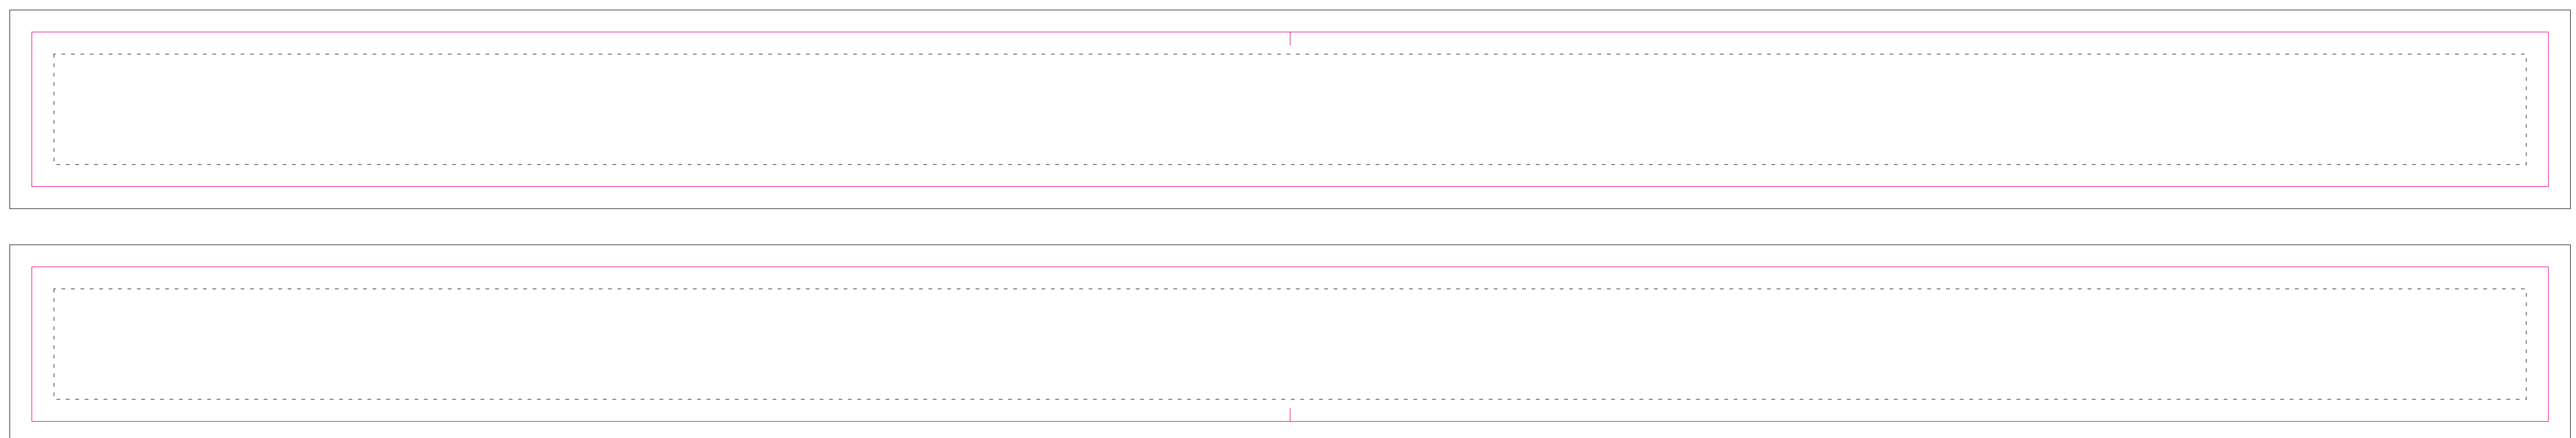

## BACK

## BOTTOM

## FRONT+SIDE

- Margin
- Edge of product
- Bleed limit 5-5 mm (background must fill it)

resolution: min. 300 DPI  
colours: CMYK  
formats: TIFF, PDF, EPS, AI, CDR

The green line indicates the area all non-background object-texts, logos, etc.  
The pink outline the maximum size of graphic visible on the product.  
The black line indicates the size of the required graphics including bleed.