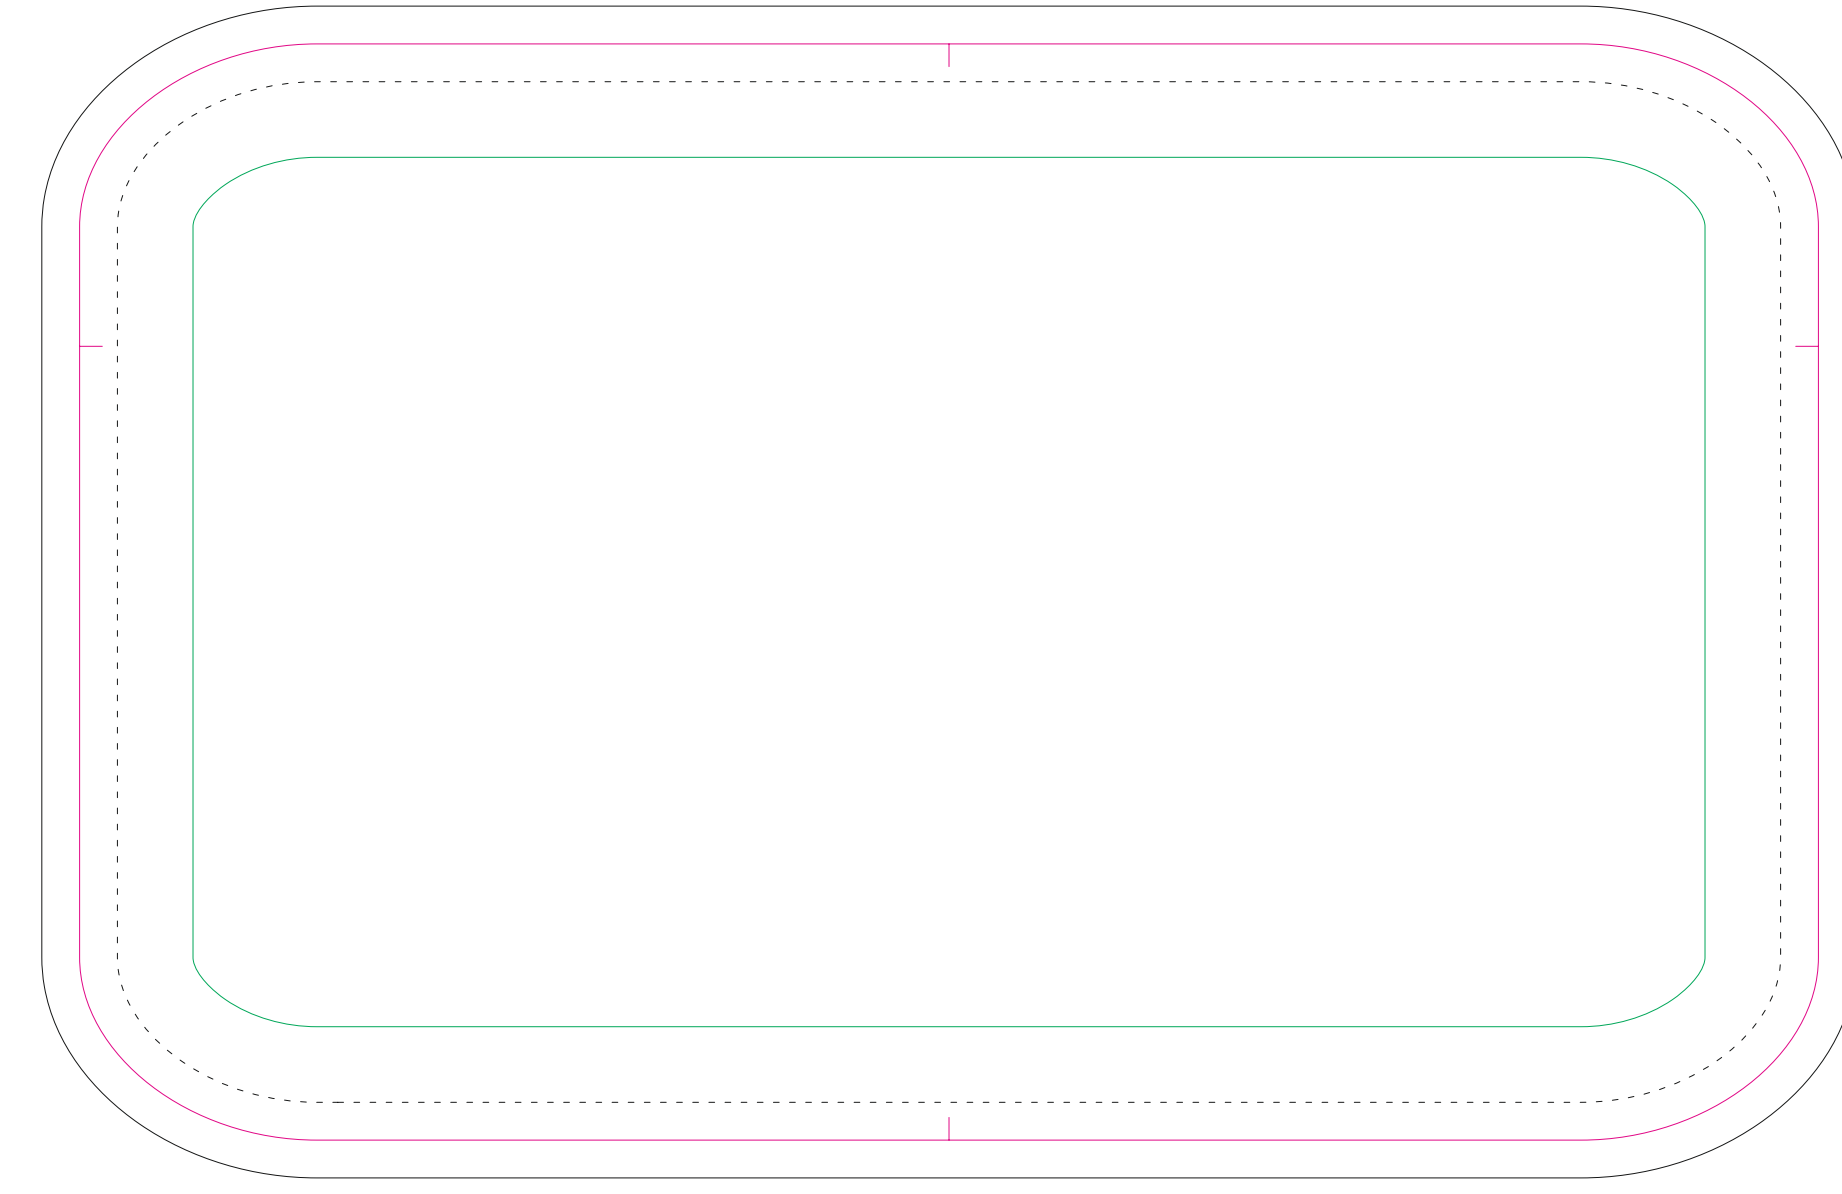

## BACK

## BOTTOM

## TOP

## FRONT+SIDE

- Margin
- Edge of product
- Bleed limit 5-5 mm (background must fill it)

resolution: min. 300 DPI  
colours: CMYK  
formats: TIFF, PDF, EPS, AI, CDR

The green line indicates the area all non-background object-texts, logos, etc.  
The pink outline the maximum size of graphic visible on the product.  
The black line indicates the size of the required graphics including bleed.