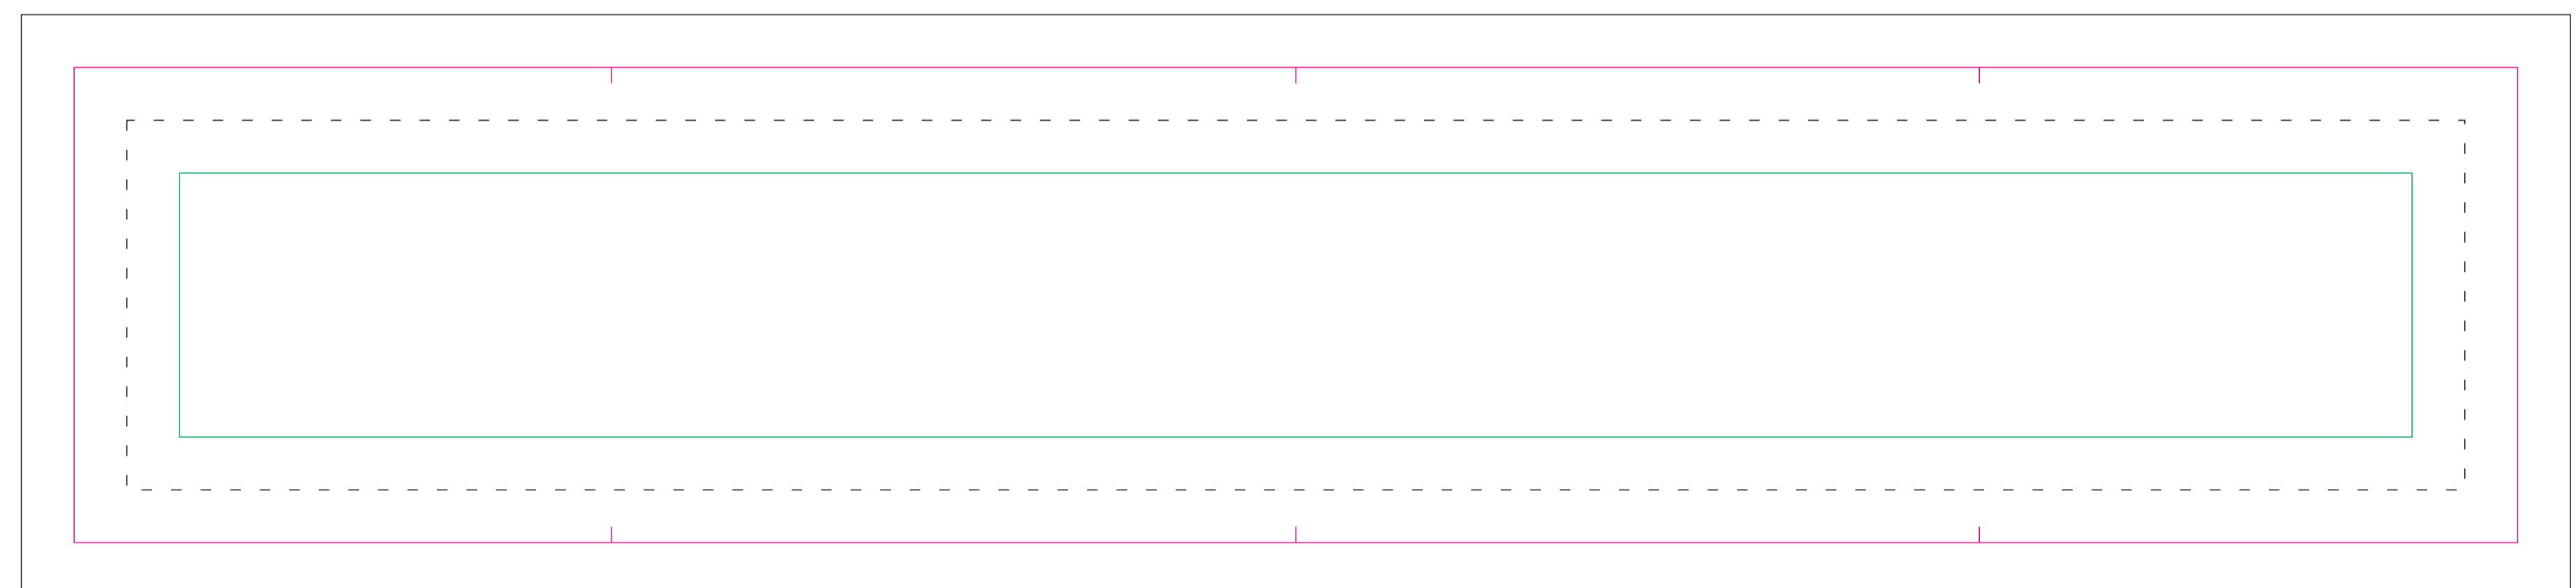

TOP

BOTTOM

BACK

SIDES

resolution: min. 300 DPI
 colours: CMYK
 formats: TIFF, PDF, EPS, AI, CDR

The green line indicates the area all non-background object-texts, logos, etc.
 The pink outline the maximum size of graphic visible on the product.
 The black line indicates the size of the required graphics including bleed.
 The dash line indicates the point of the seam.
 The blue line indicates the folding.

- Bleed limit 10-10 mm (background must fill it)
- margin
- Edge of product
- - - - - seam (10-10 mm)
- Fold line