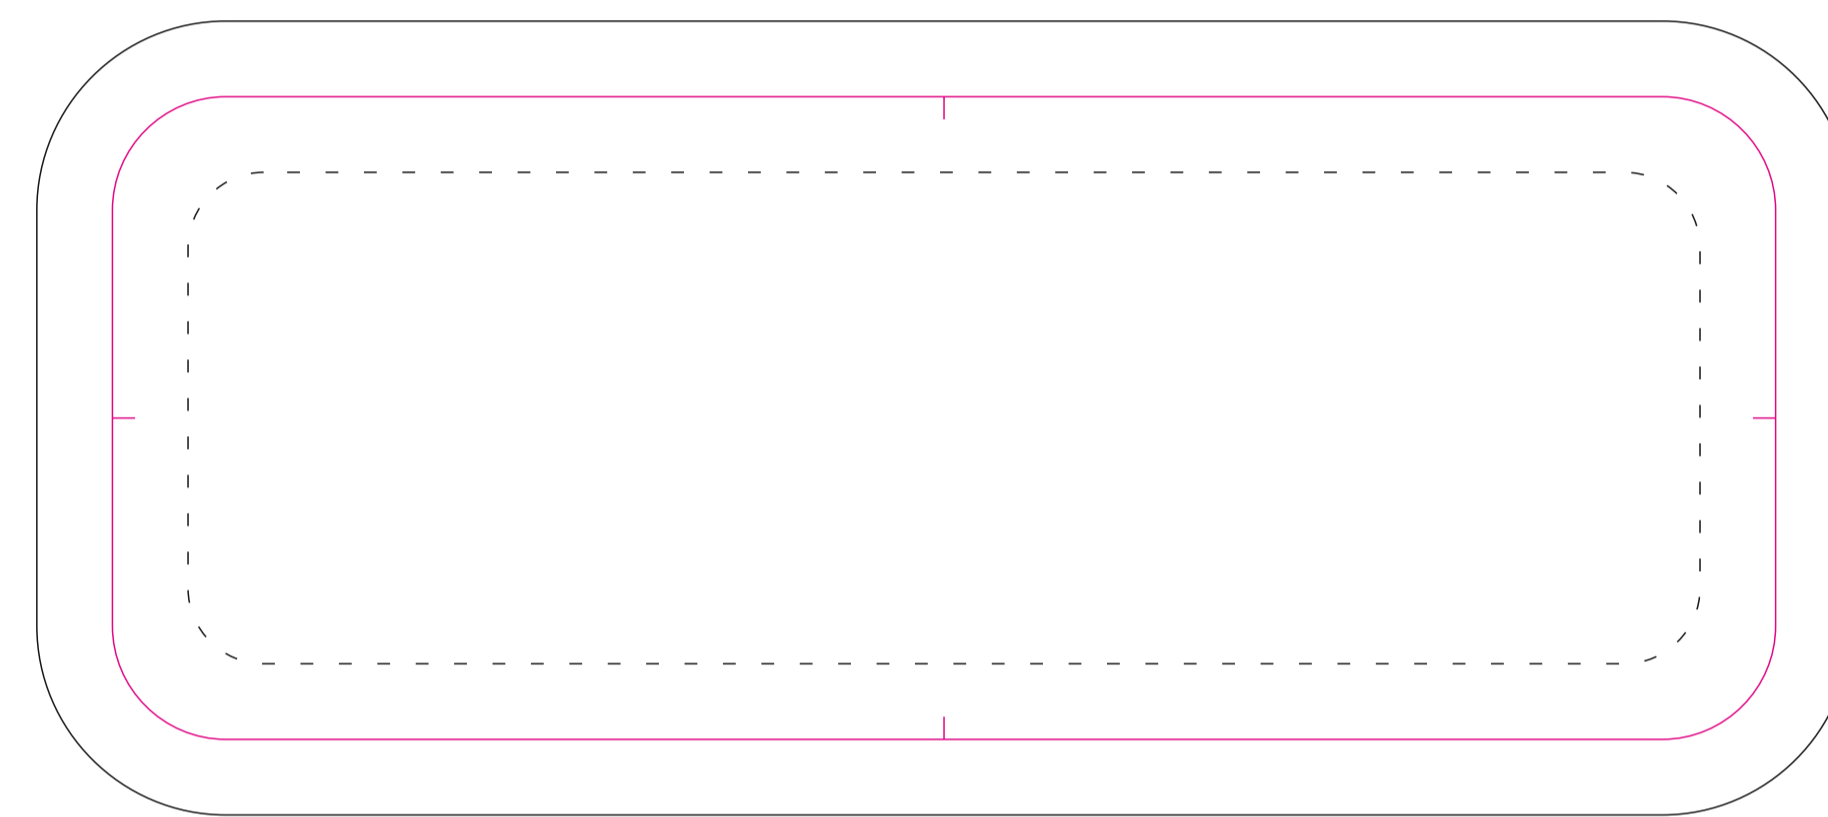

TOP

BOTTOM

BACK

SIDES

resolution: min. 300 DPI
 colours: CMYK
 formats: TIFF, PDF, EPS, AI, CDR

The green line indicates the area all non-background object-texts, logos, etc.
 The pink outline the maximum size of graphic visible on the product.
 The black line indicates the size of the required graphics including bleed.
 The dash line indicates the point of the seam.
 The blue line indicates the folding.

- Bleed limit 10-10 mm (background must fill it)
- margin
- Edge of product
- - - - - seam (10-10 mm)
- Fold line