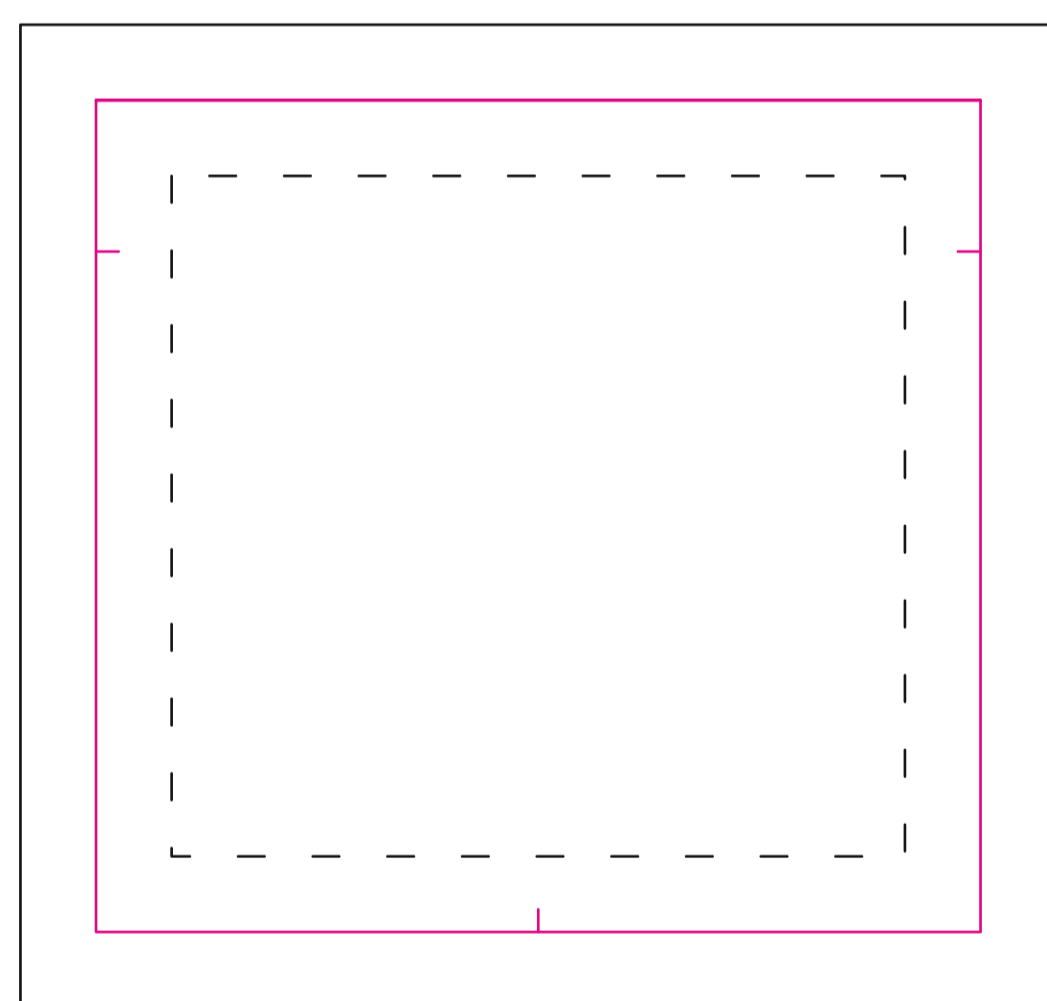

TOP

BOTTOM

BACK

SIDES

resolution: min. 300 DPI
 colours: CMYK
 formats: TIFF, PDF, EPS, AI, CDR

The green line indicates the area all non-background object-texts, logos, etc.
 The pink outline the maximum size of graphic visible on the product.
 The black line indicates the size of the required graphics including bleed.
 The dash line indicates the point of the seam.
 The blue line indicates the folding.

- Bleed limit 10-10 mm (background must fill it)
- margin
- Edge of product
- - - - - seam (10-10 mm)
- Fold line