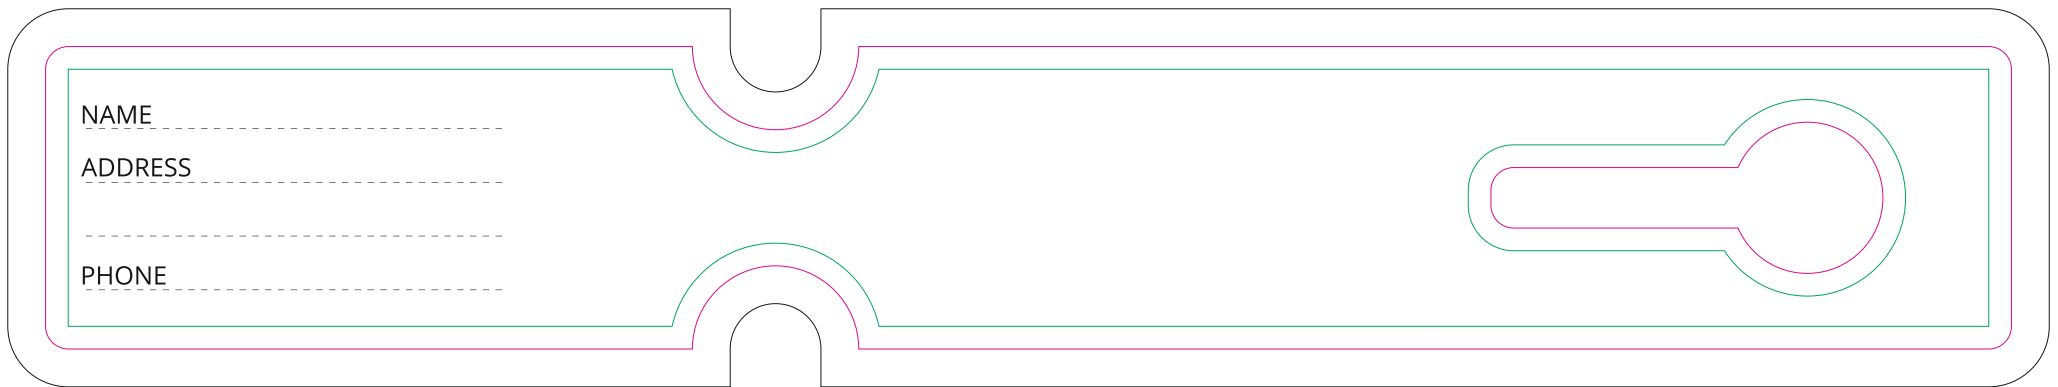

- Margin
- Edge of product
- Bleed limit 5-5 mm (background must fill it)

resolution: min. 300 DPI  
colours: CMYK  
formats: TIFF, PDF, EPS, AI, CDR

The green line indicates the area all non-background object-texts, logos, etc.  
The pink outline the maximum size of graphic visible on the product.  
The black line indicates the size of the required graphics including bleed.