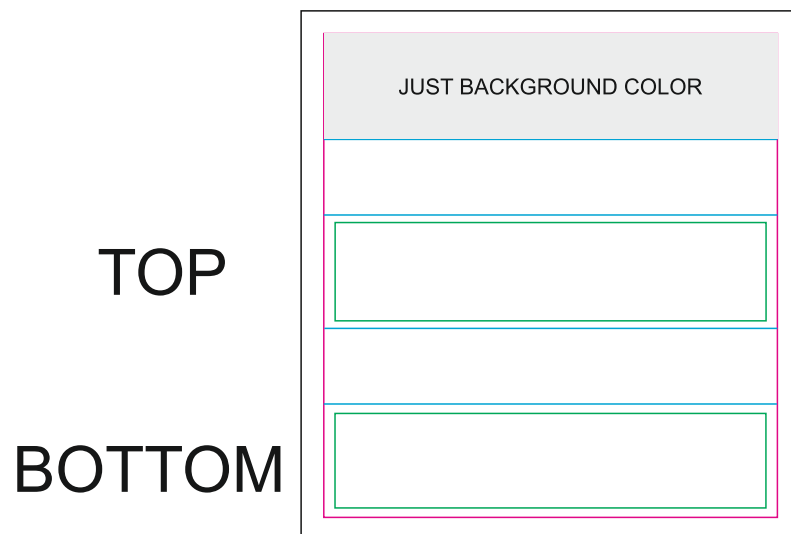

OUTSIDE

INSIDE

——— Margin

——— Edge of product

——— Bleed limit 3-3 mm (background must fill it)

----- Fold line

resolution: min. 300 DPI

colours: CMYK

formats: TIFF, PDF, EPS, AI, CDR

The green line indicates the area all non-background object-texts, logos, etc.

The pink outline the maximum size of graphic visible on the product.

The black line indicates the size of the required graphics including bleed.

The blue line indicates the folding.