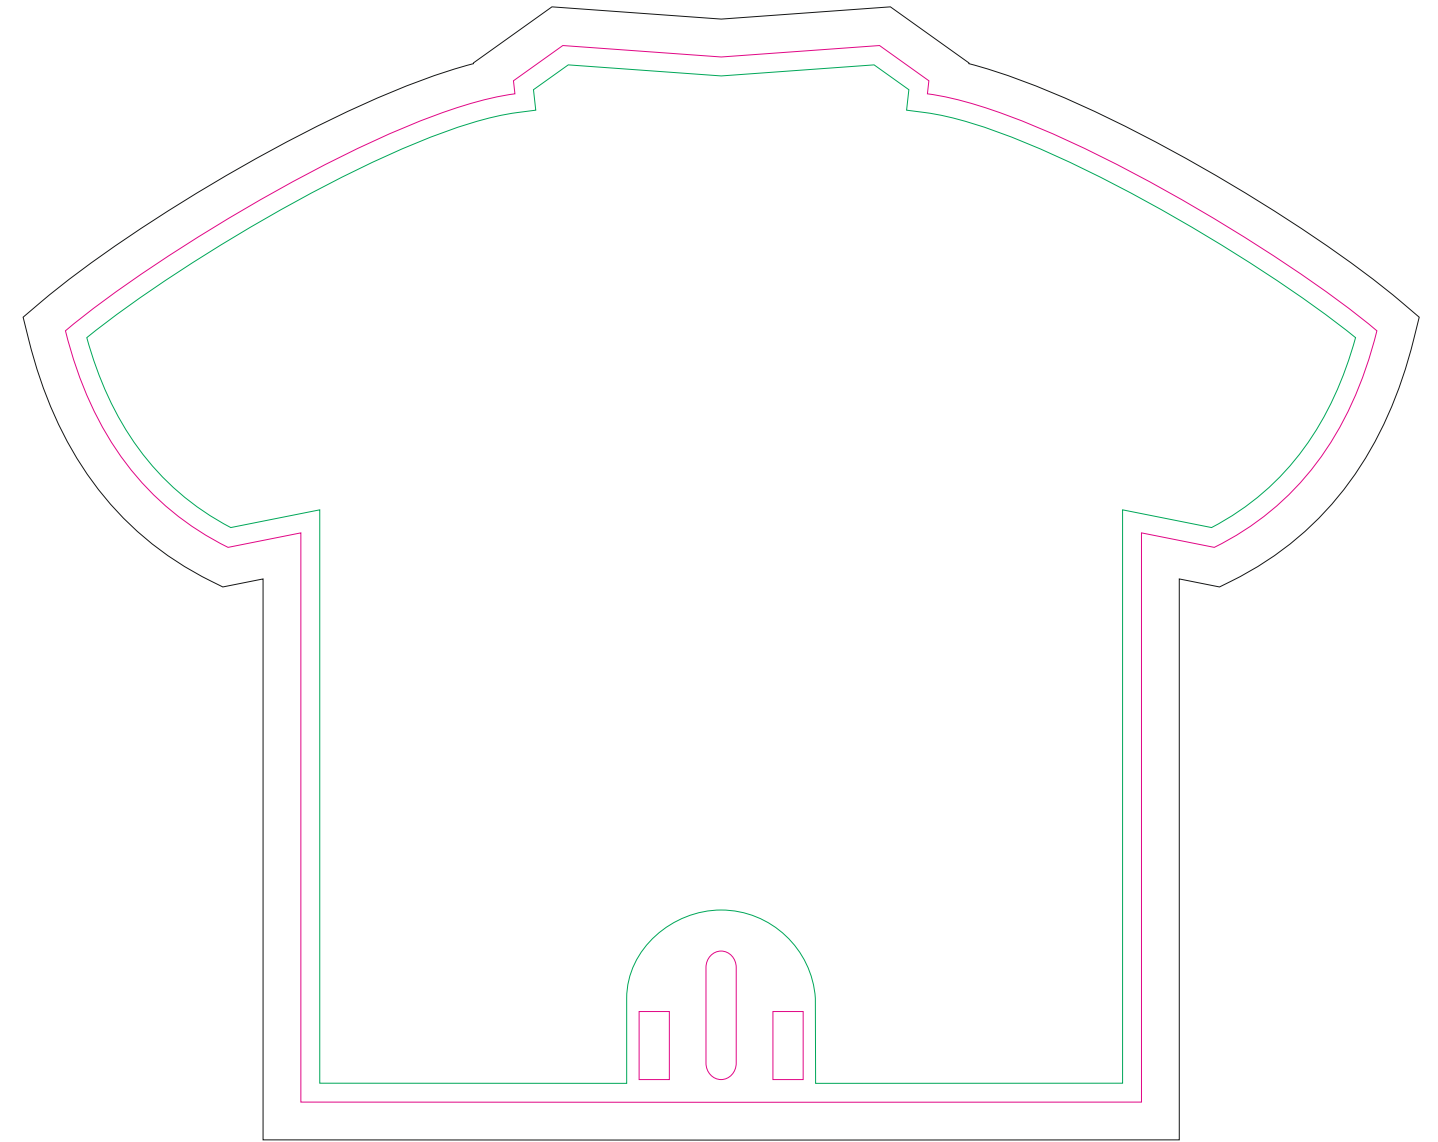

FRONT

BACK

resolution: min. 300 DPI
colours: CMYK
formats: TIFF, PDF, EPS, AI, CDR

- Margin
- Edge of product
- Bleed limit 5-5 mm (background must fill it)

The green line indicates the area all non-background object-texts, logos, etc.
The pink outline the maximum size of graphic visible on the product.
The black line indicates the size of the required graphics including bleed.