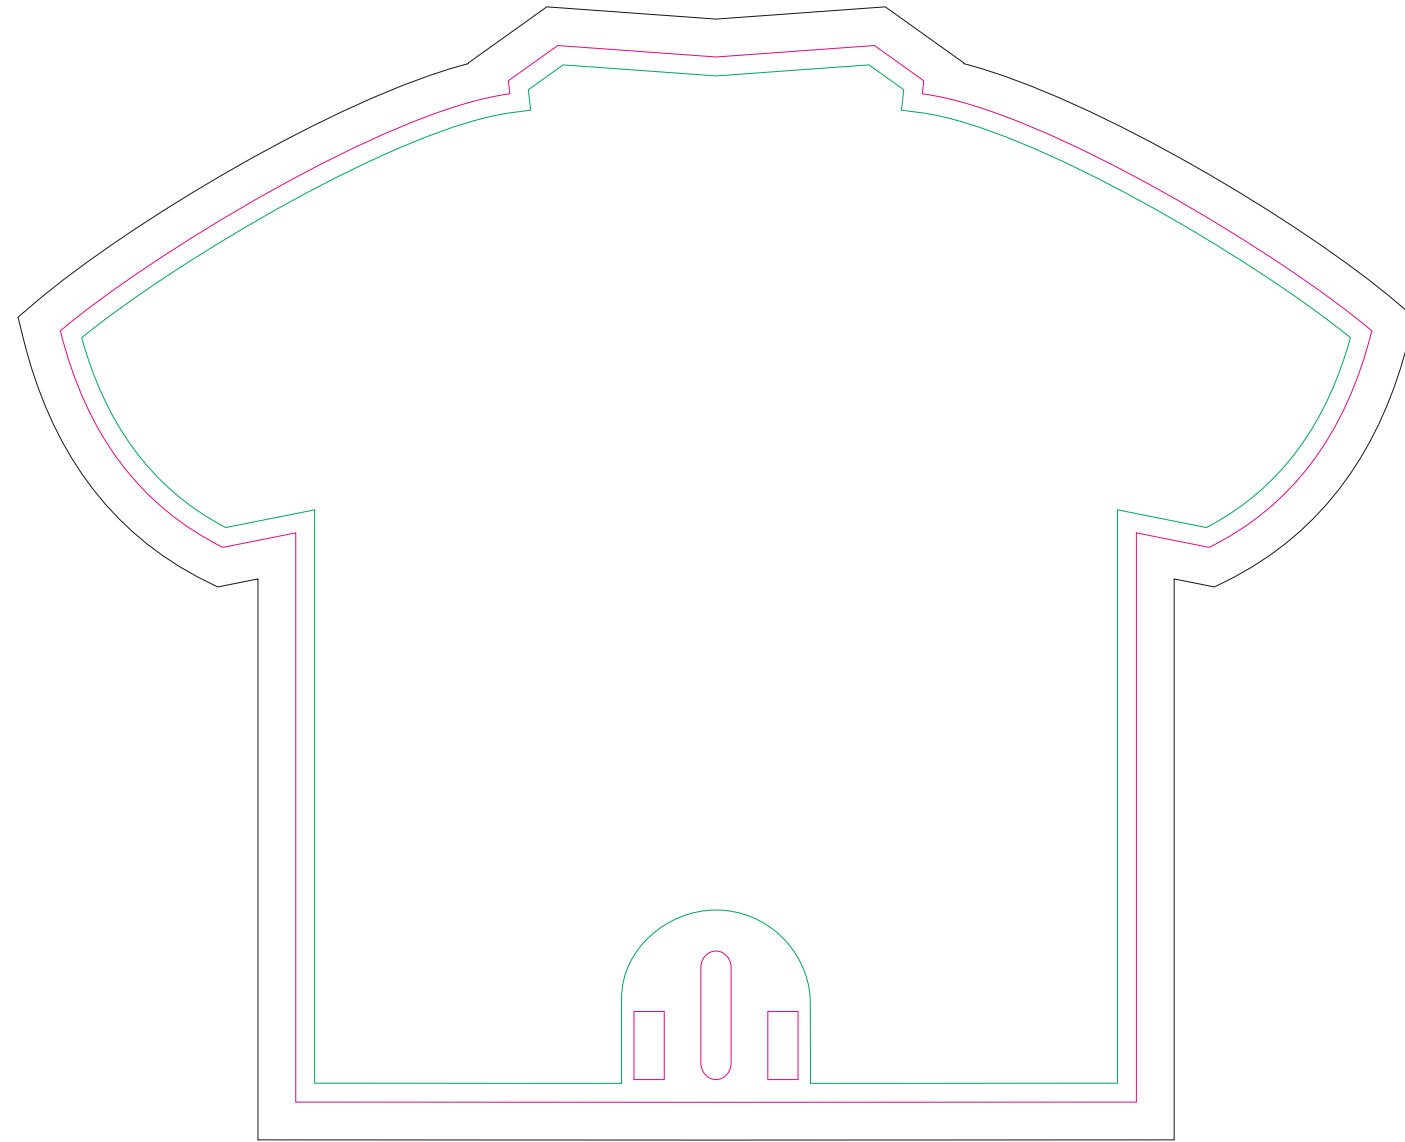

FRONT

BACK

resolution: min. 300 DPI
colours: CMYK
formats: TIFF, PDF, EPS, AI, CDR

- Margin
- Edge of product
- Bleed limit 5-5 mm (background must fill it)

The green line indicates the area all non-background object-texts, logos, etc.
The pink outline the maximum size of graphic visible on the product.
The black line indicates the size of the required graphics including bleed.