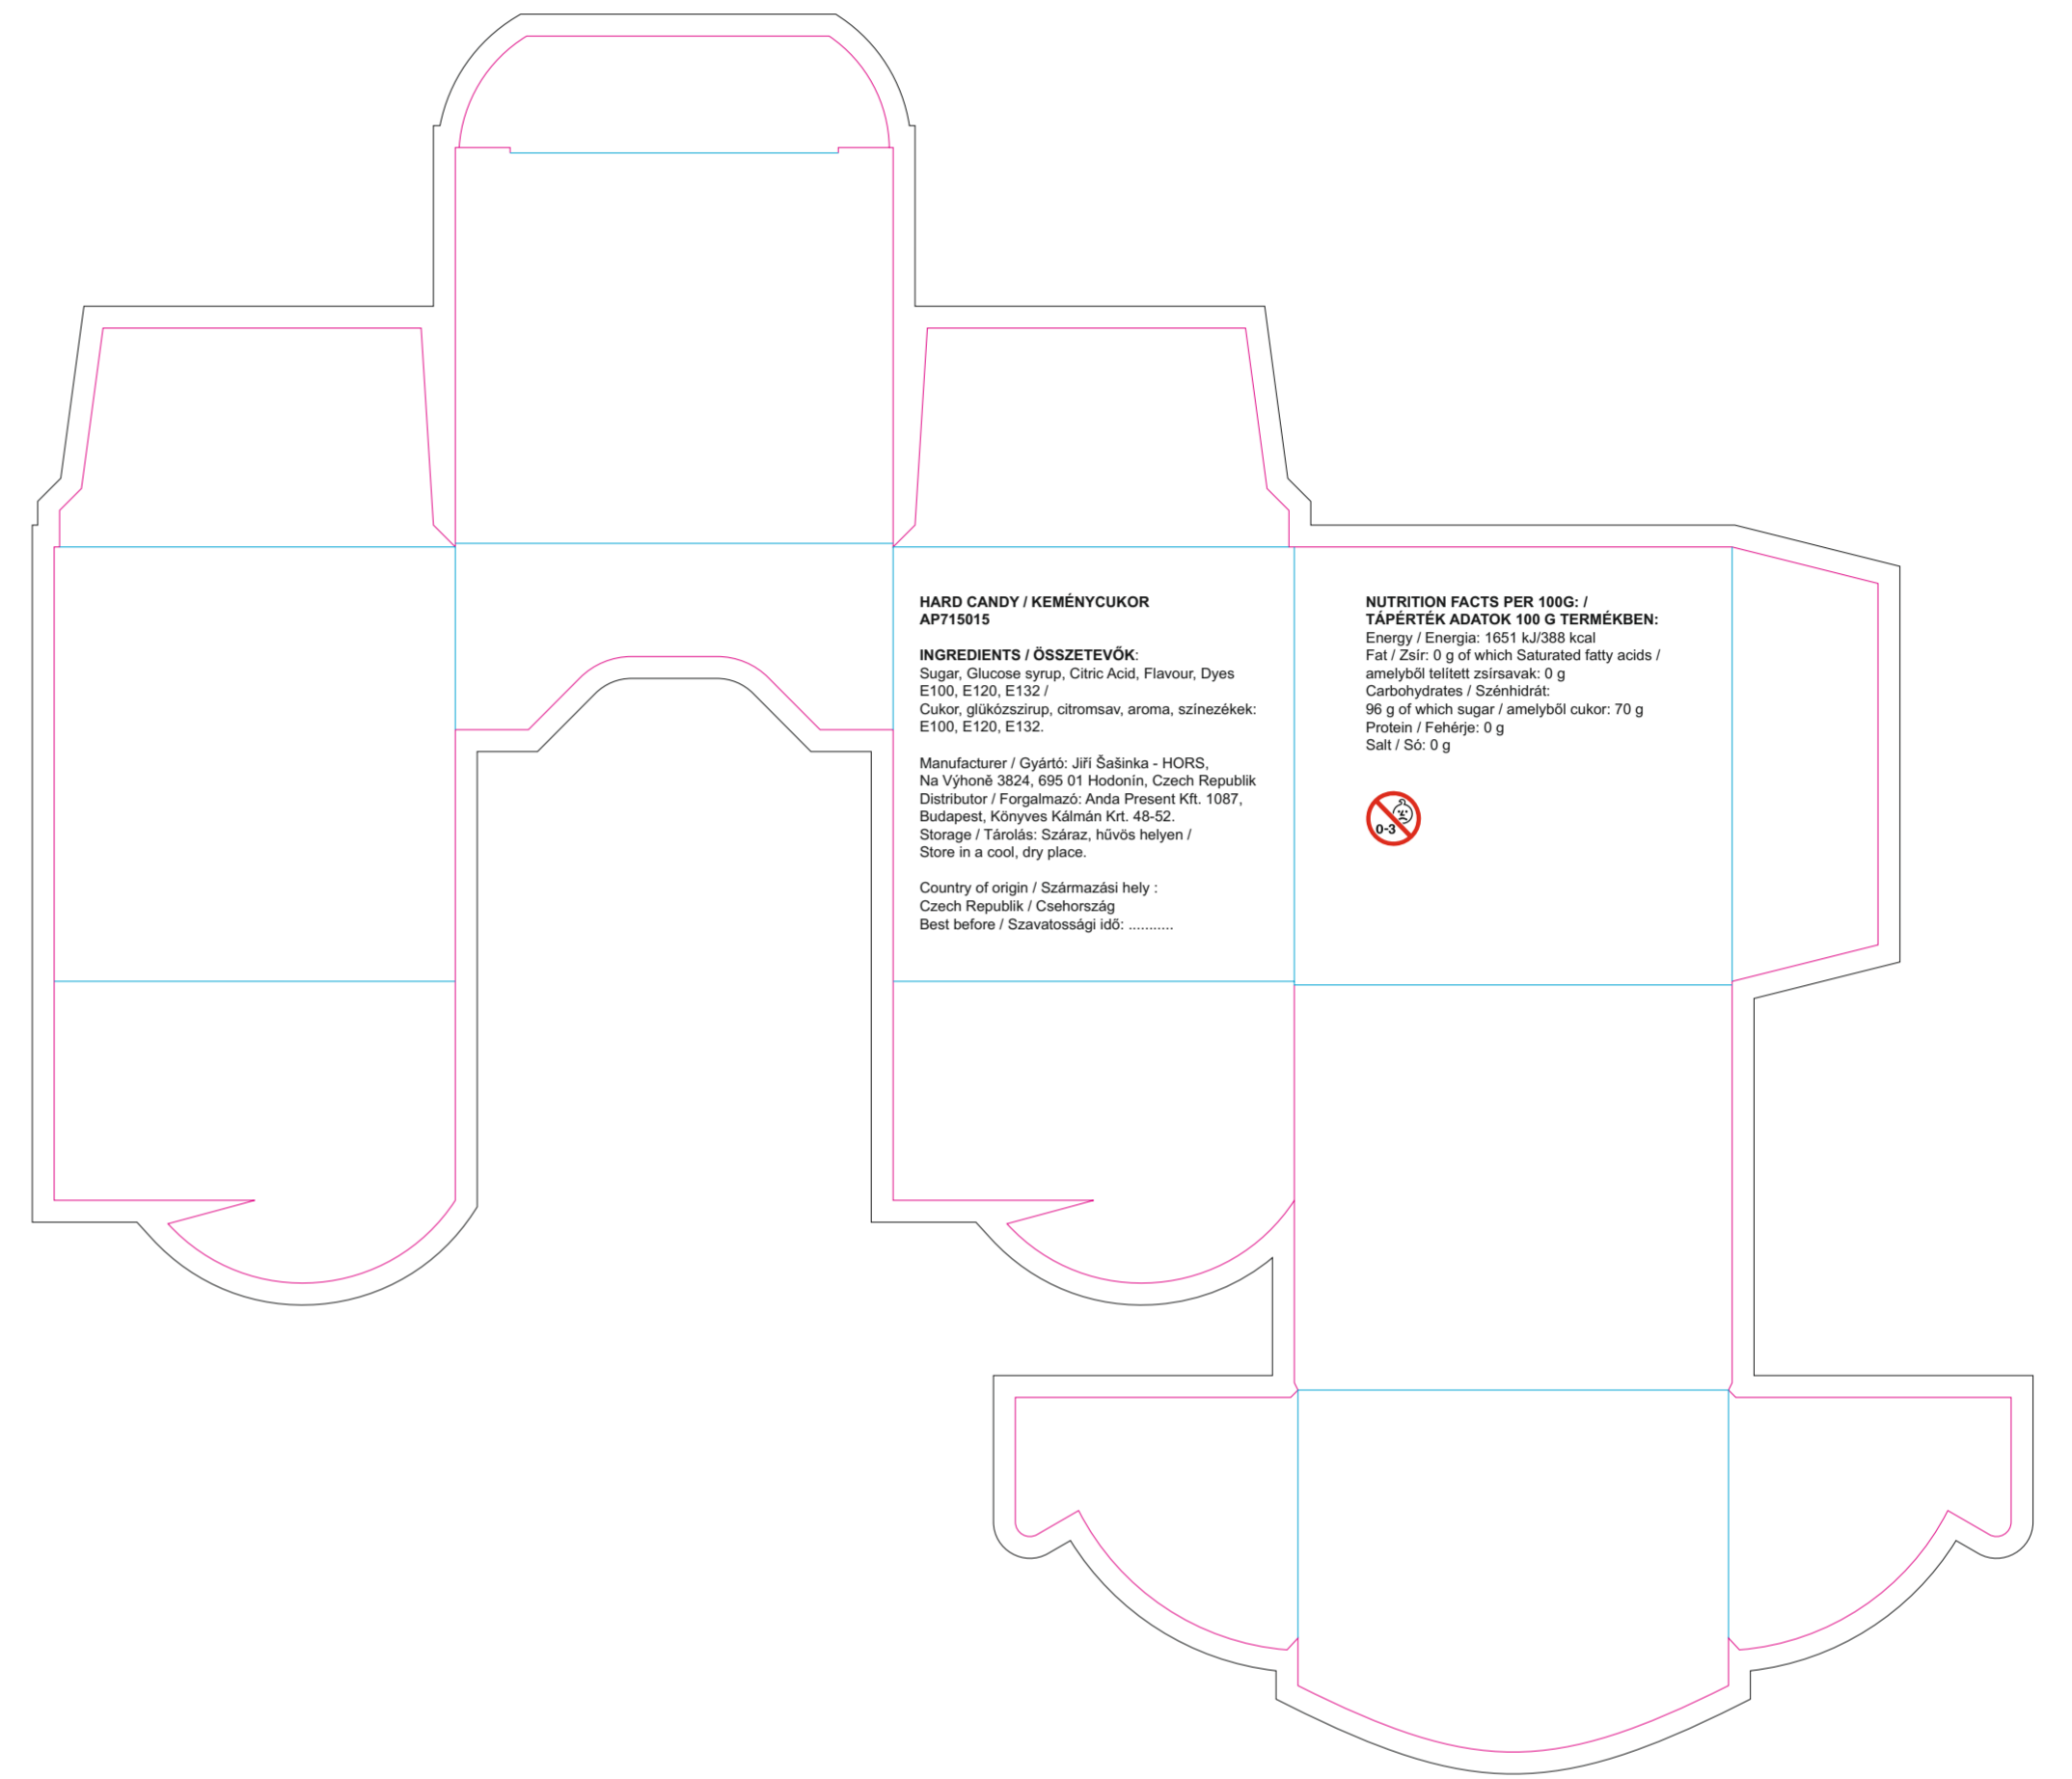

OUTSIDE

INSIDE

- Margin
- Edge of product
- Bleed limit 3-3 mm (background must fill it)
- Fold line

resolution: min. 300 DPI
colours: CMYK
formats: TIFF, PDF, EPS, AI, CDR

The green line indicates the area all non-background object-texts, logos, etc.
The pink outline the maximum size of graphic visible on the product.
The black line indicates the size of the required graphics including bleed.
The blue line indicates the folding.